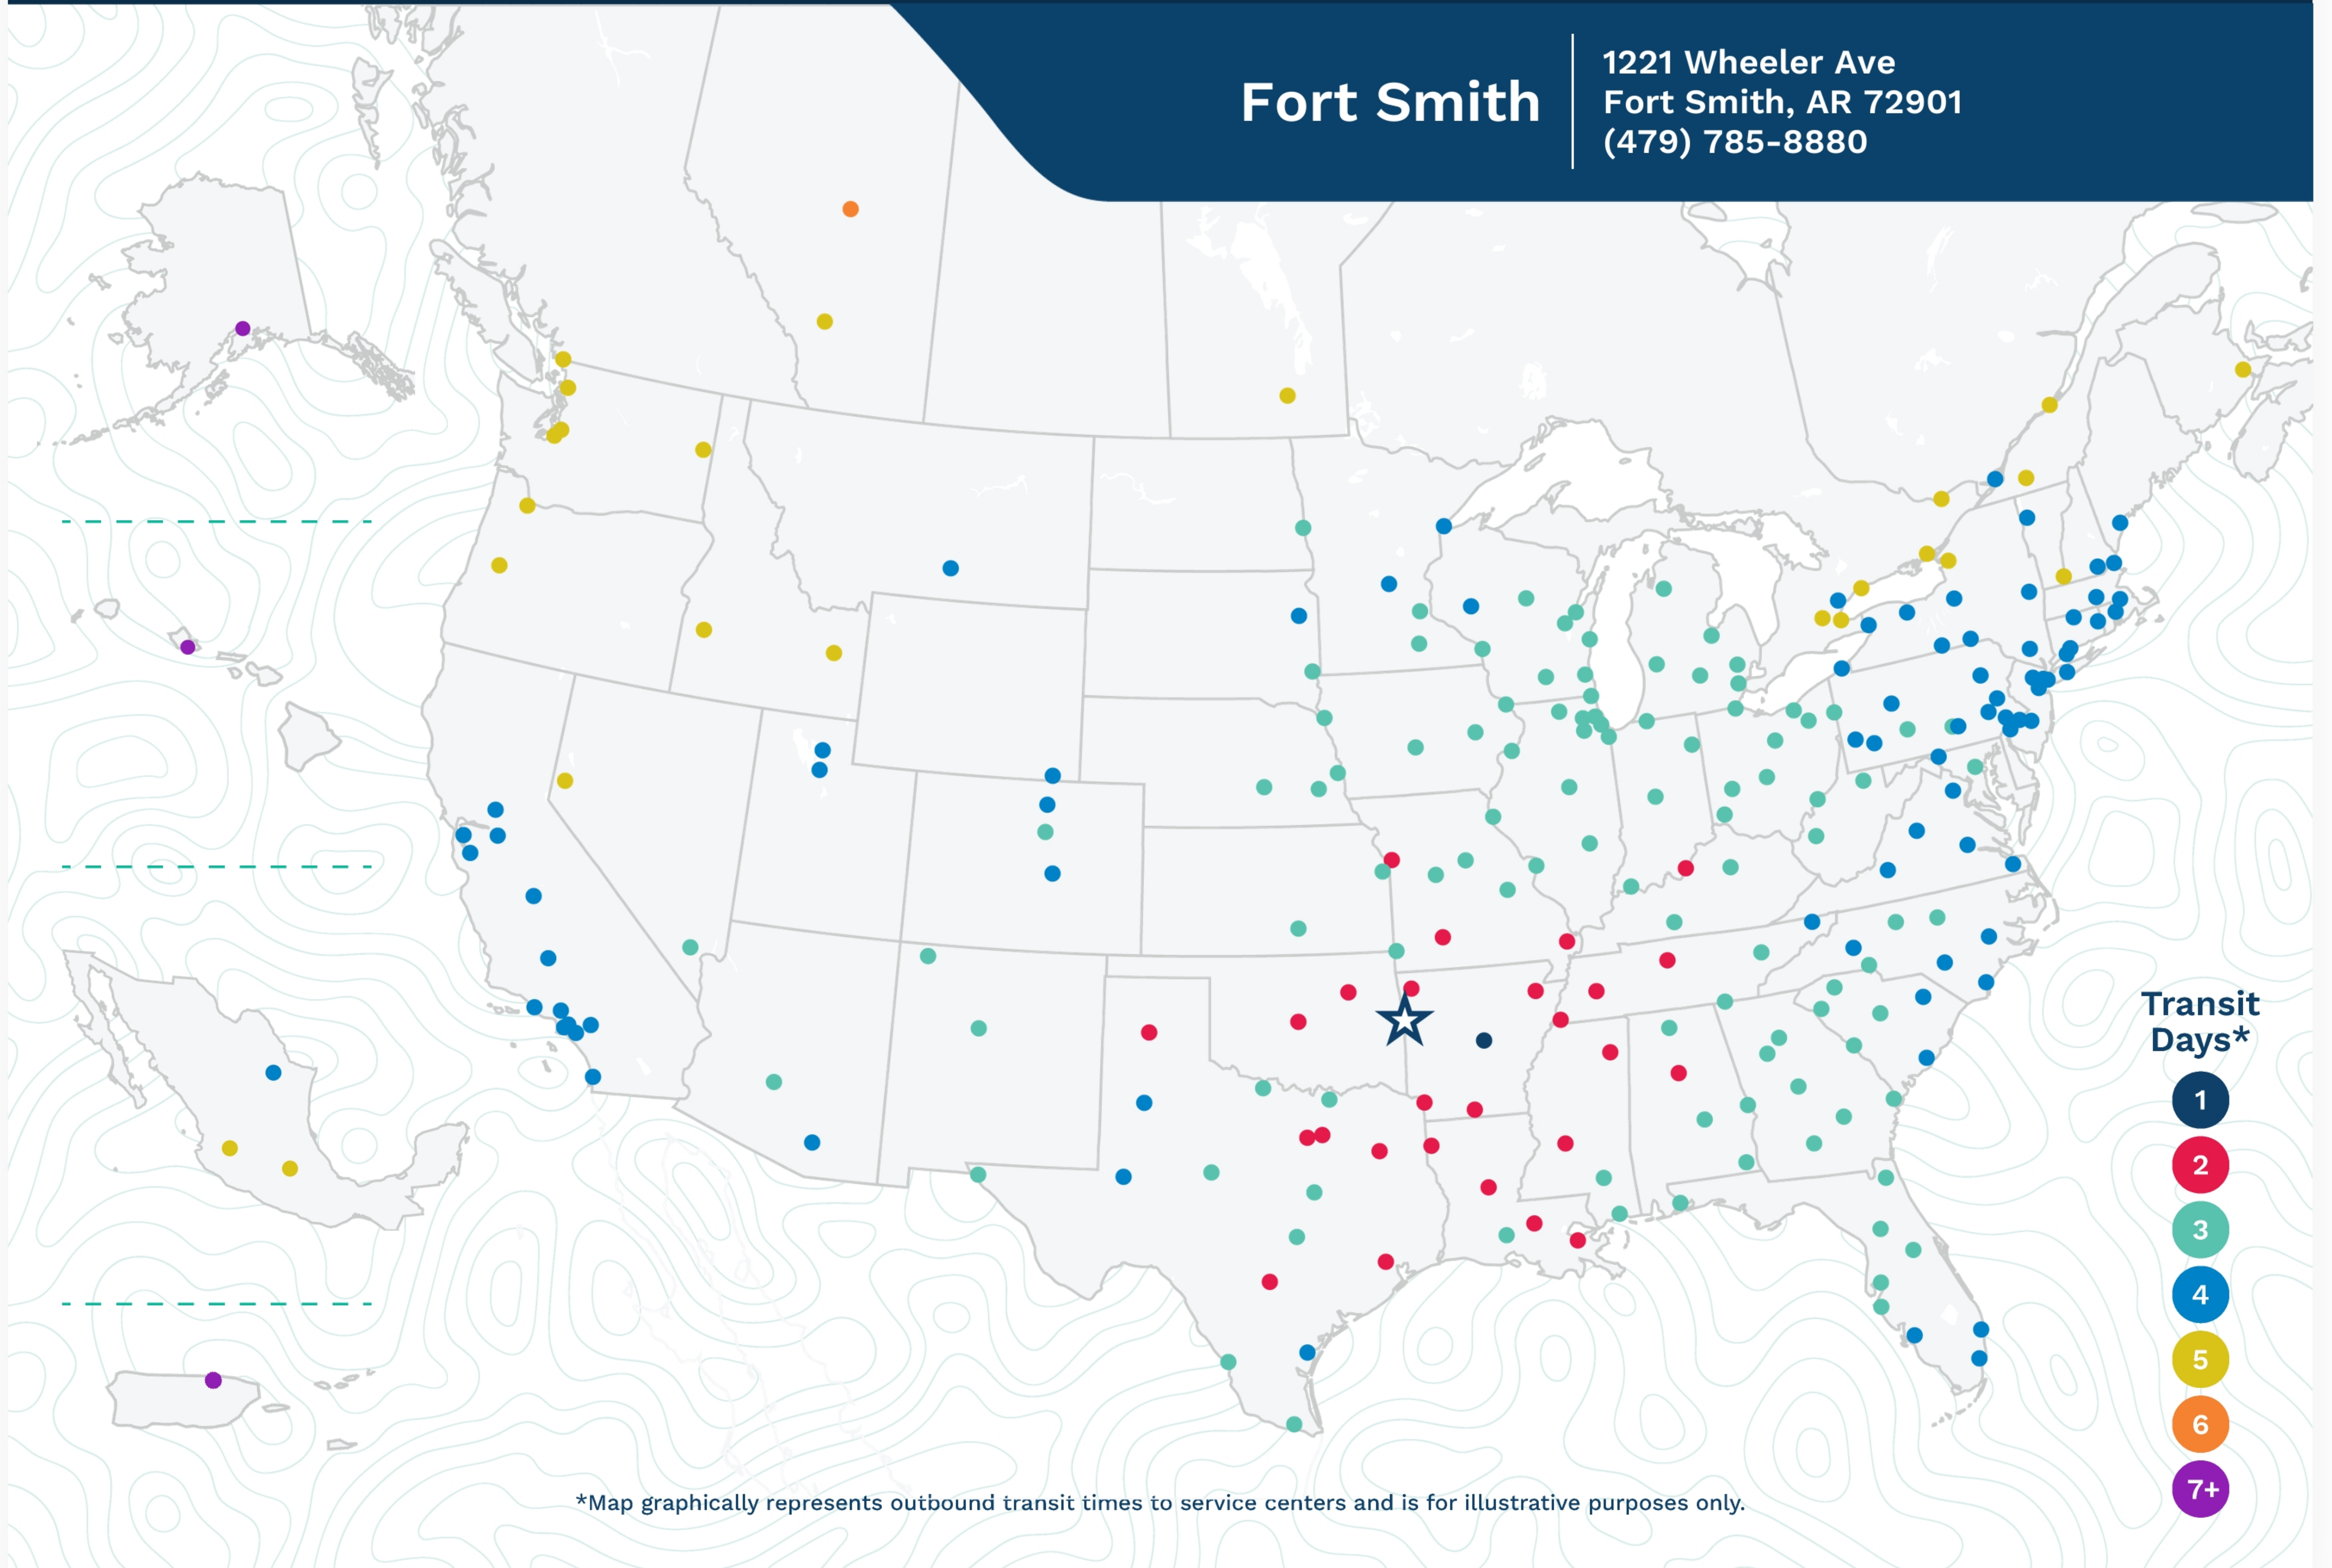

Advertised Transit Times

via the ABF Freight® Network

Fort Smith

1221 Wheeler Ave
Fort Smith, AR 72901
(479) 785-8880

*Map graphically represents outbound transit times to service centers and is for illustrative purposes only.