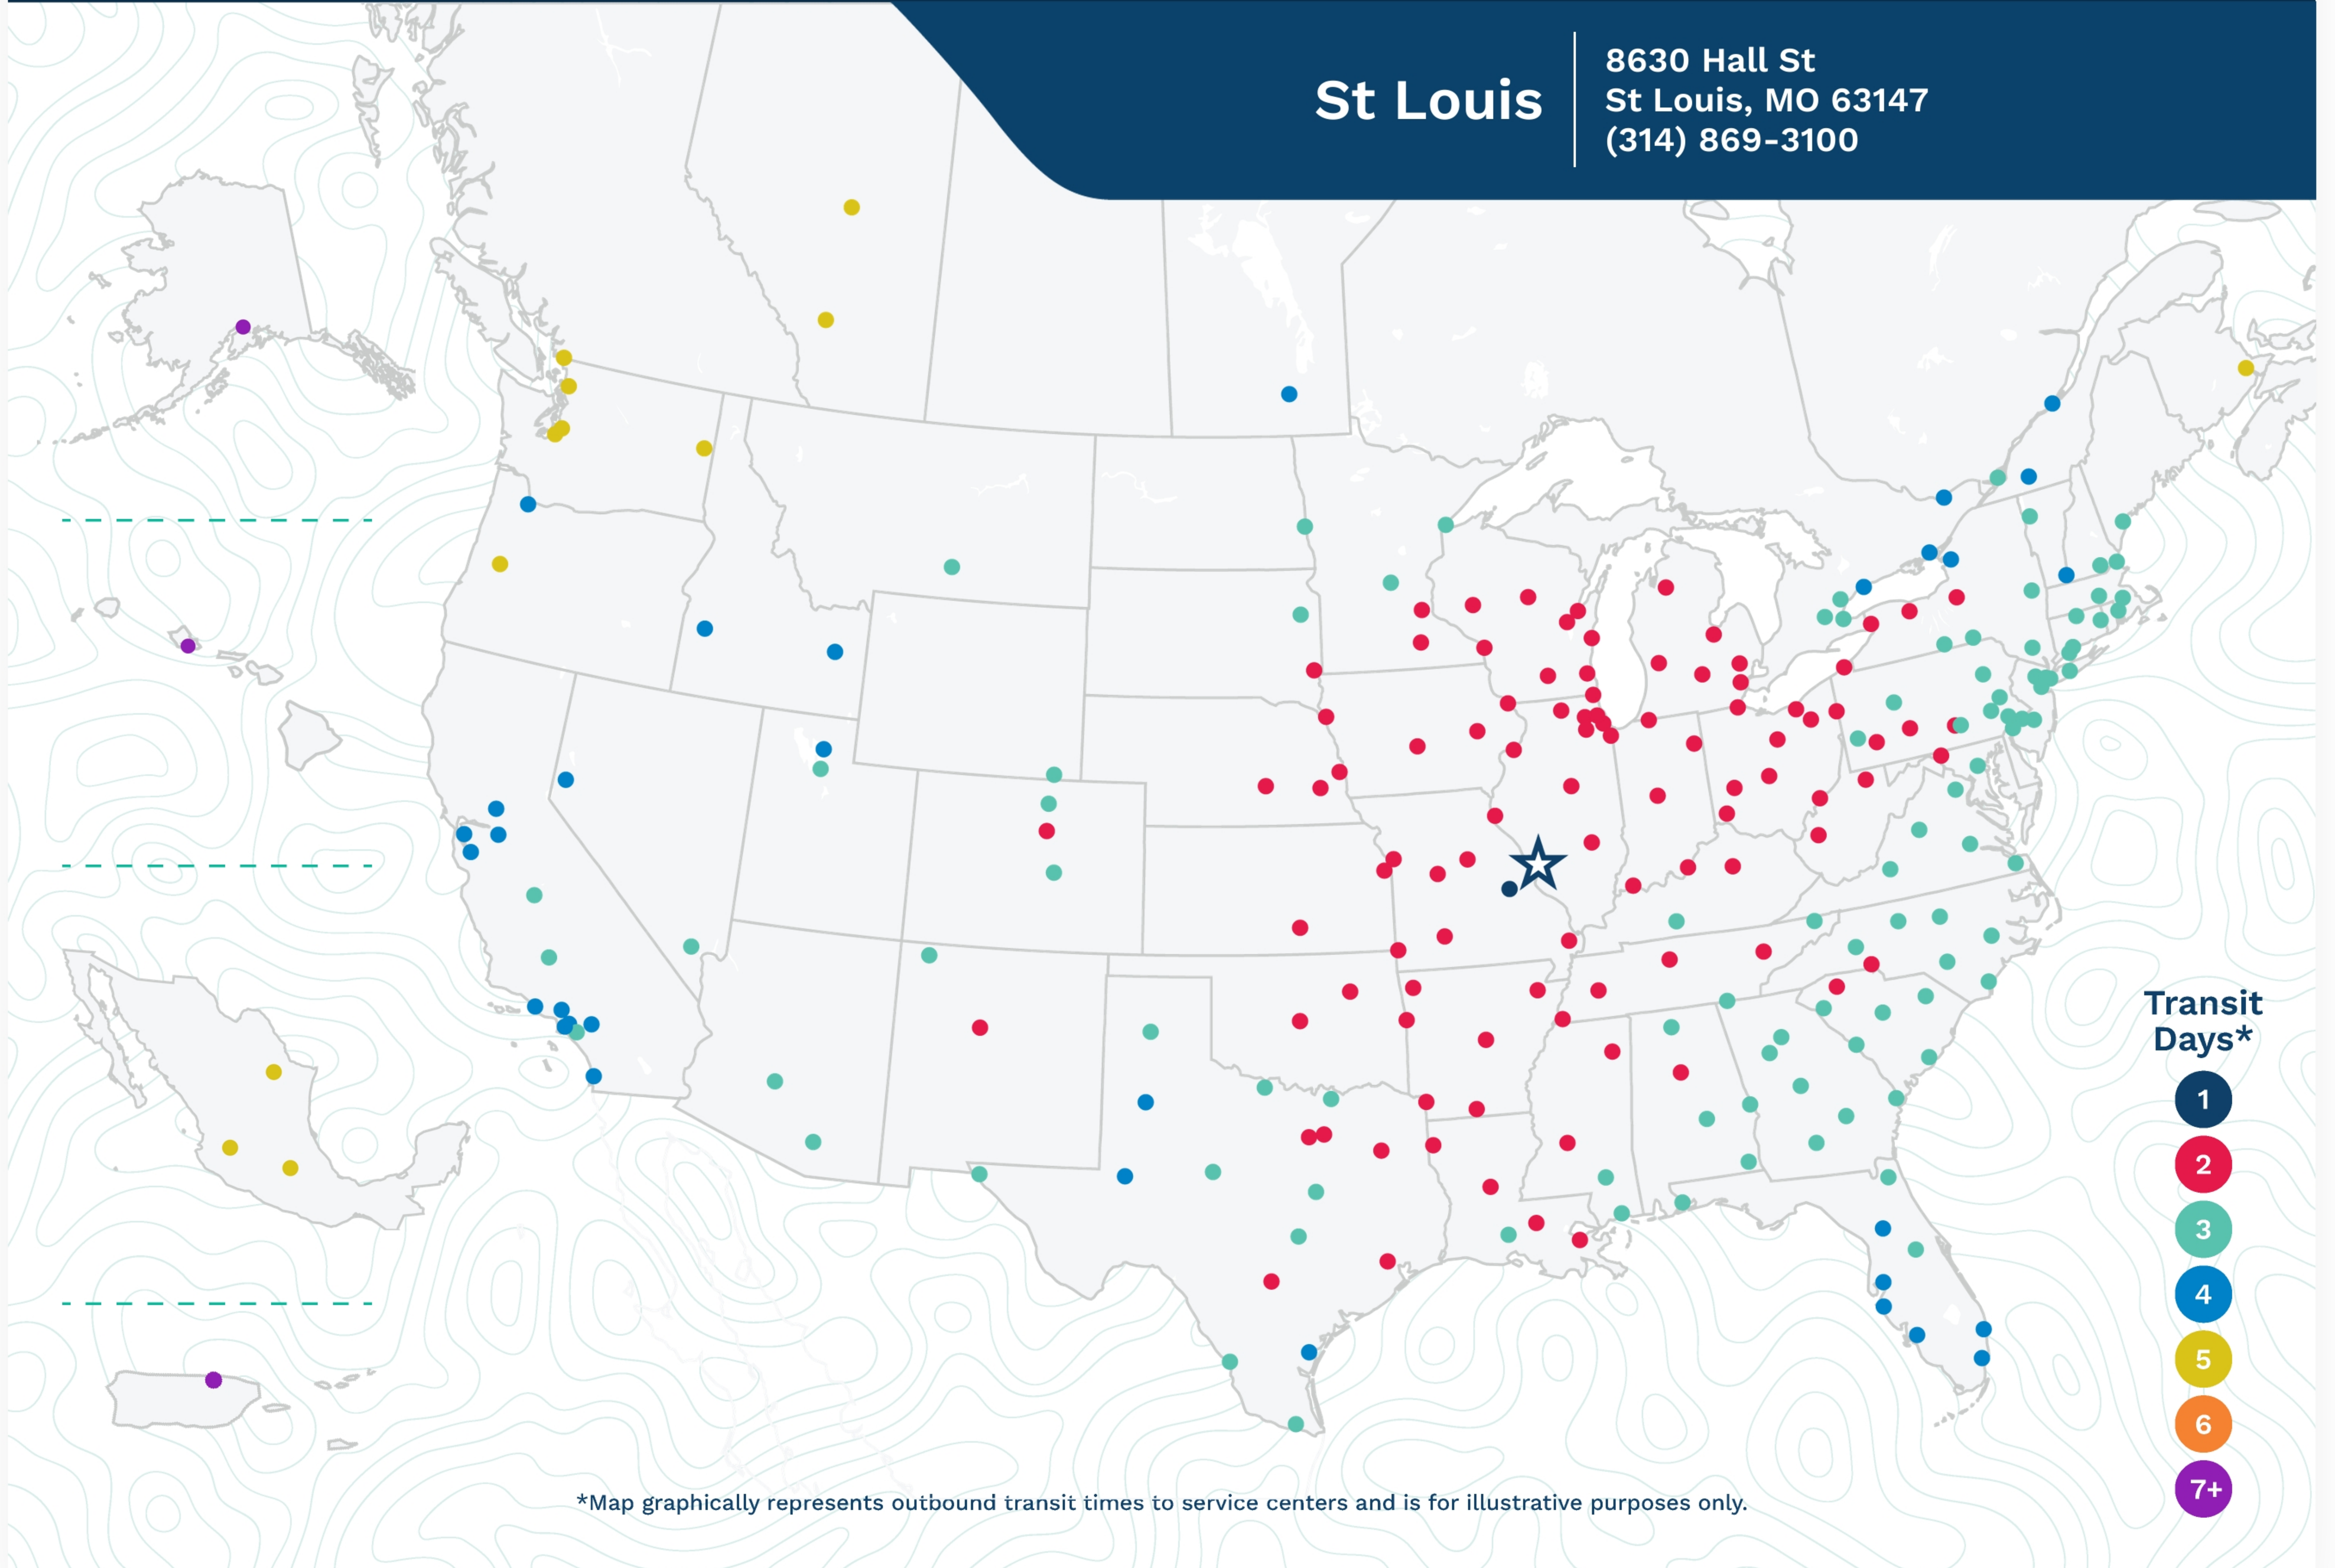

St Louis

8630 Hall St
St Louis, MO 63147
(314) 869-3100

*Map graphically represents outbound transit times to service centers and is for illustrative purposes only.