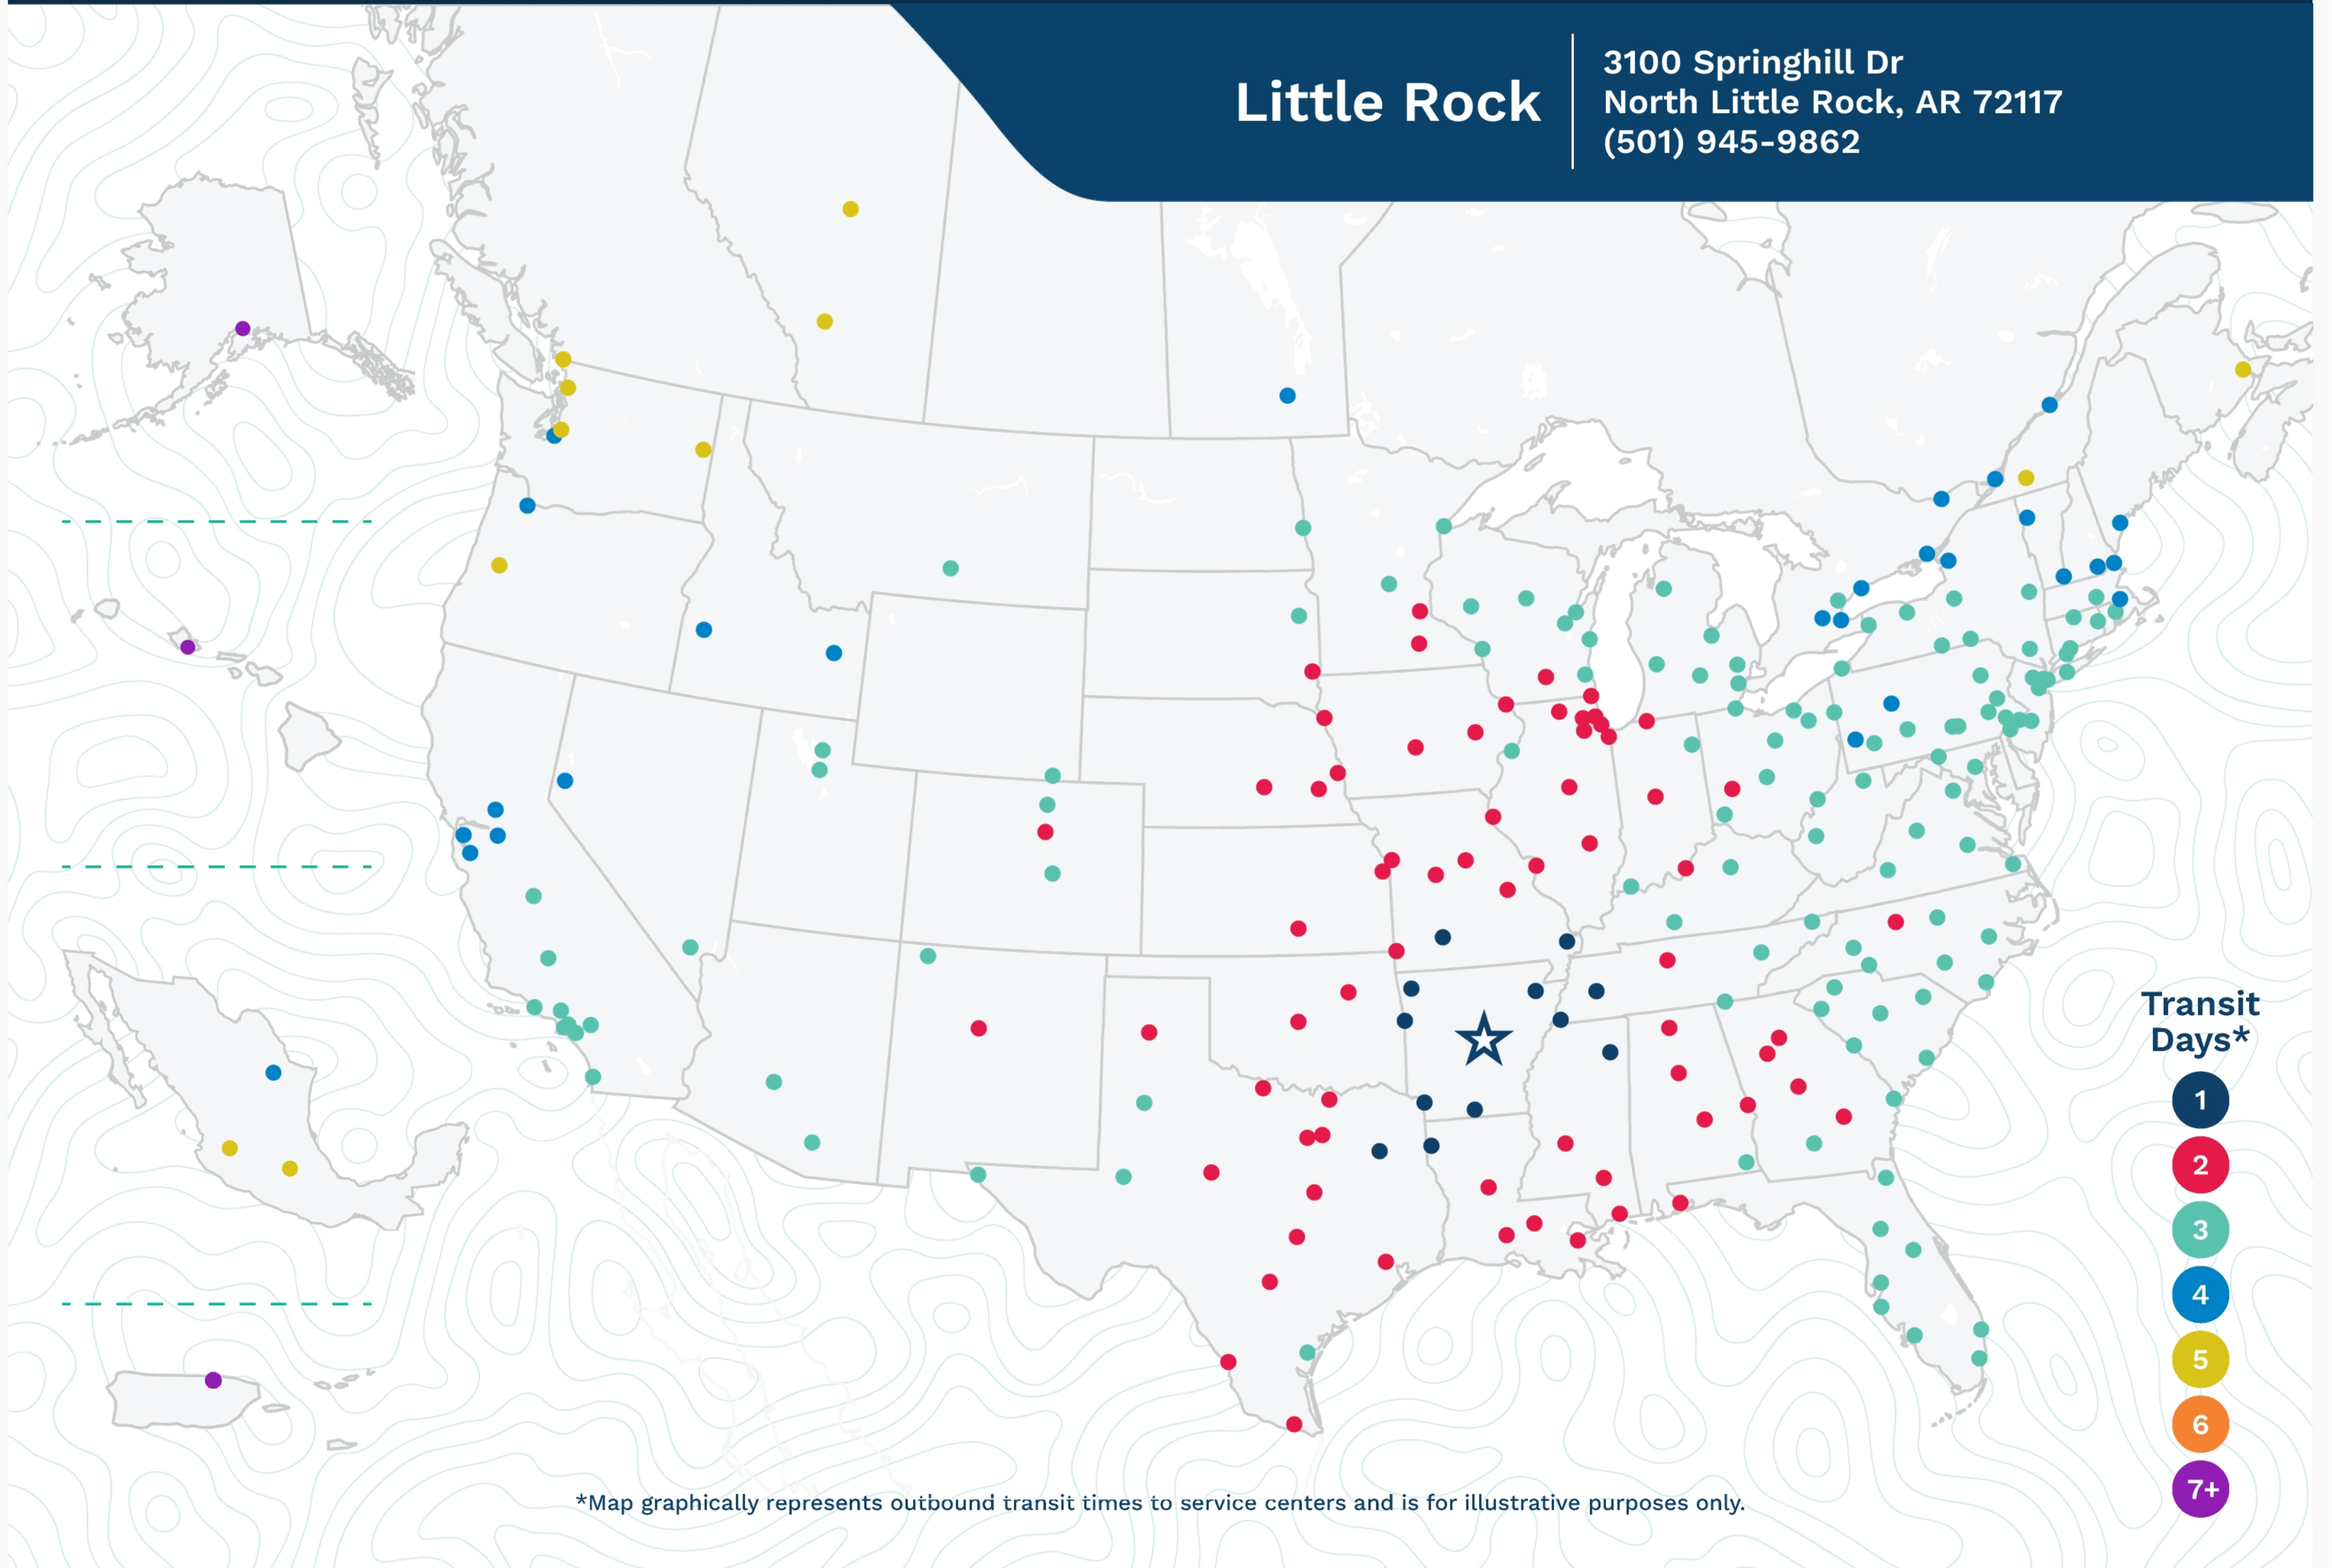

Advertised Transit Times

via the ABF Freight® Network

Little Rock

3100 Springhill Dr
North Little Rock, AR 72117
(501) 945-9862

*Map graphically represents outbound transit times to service centers and is for illustrative purposes only.