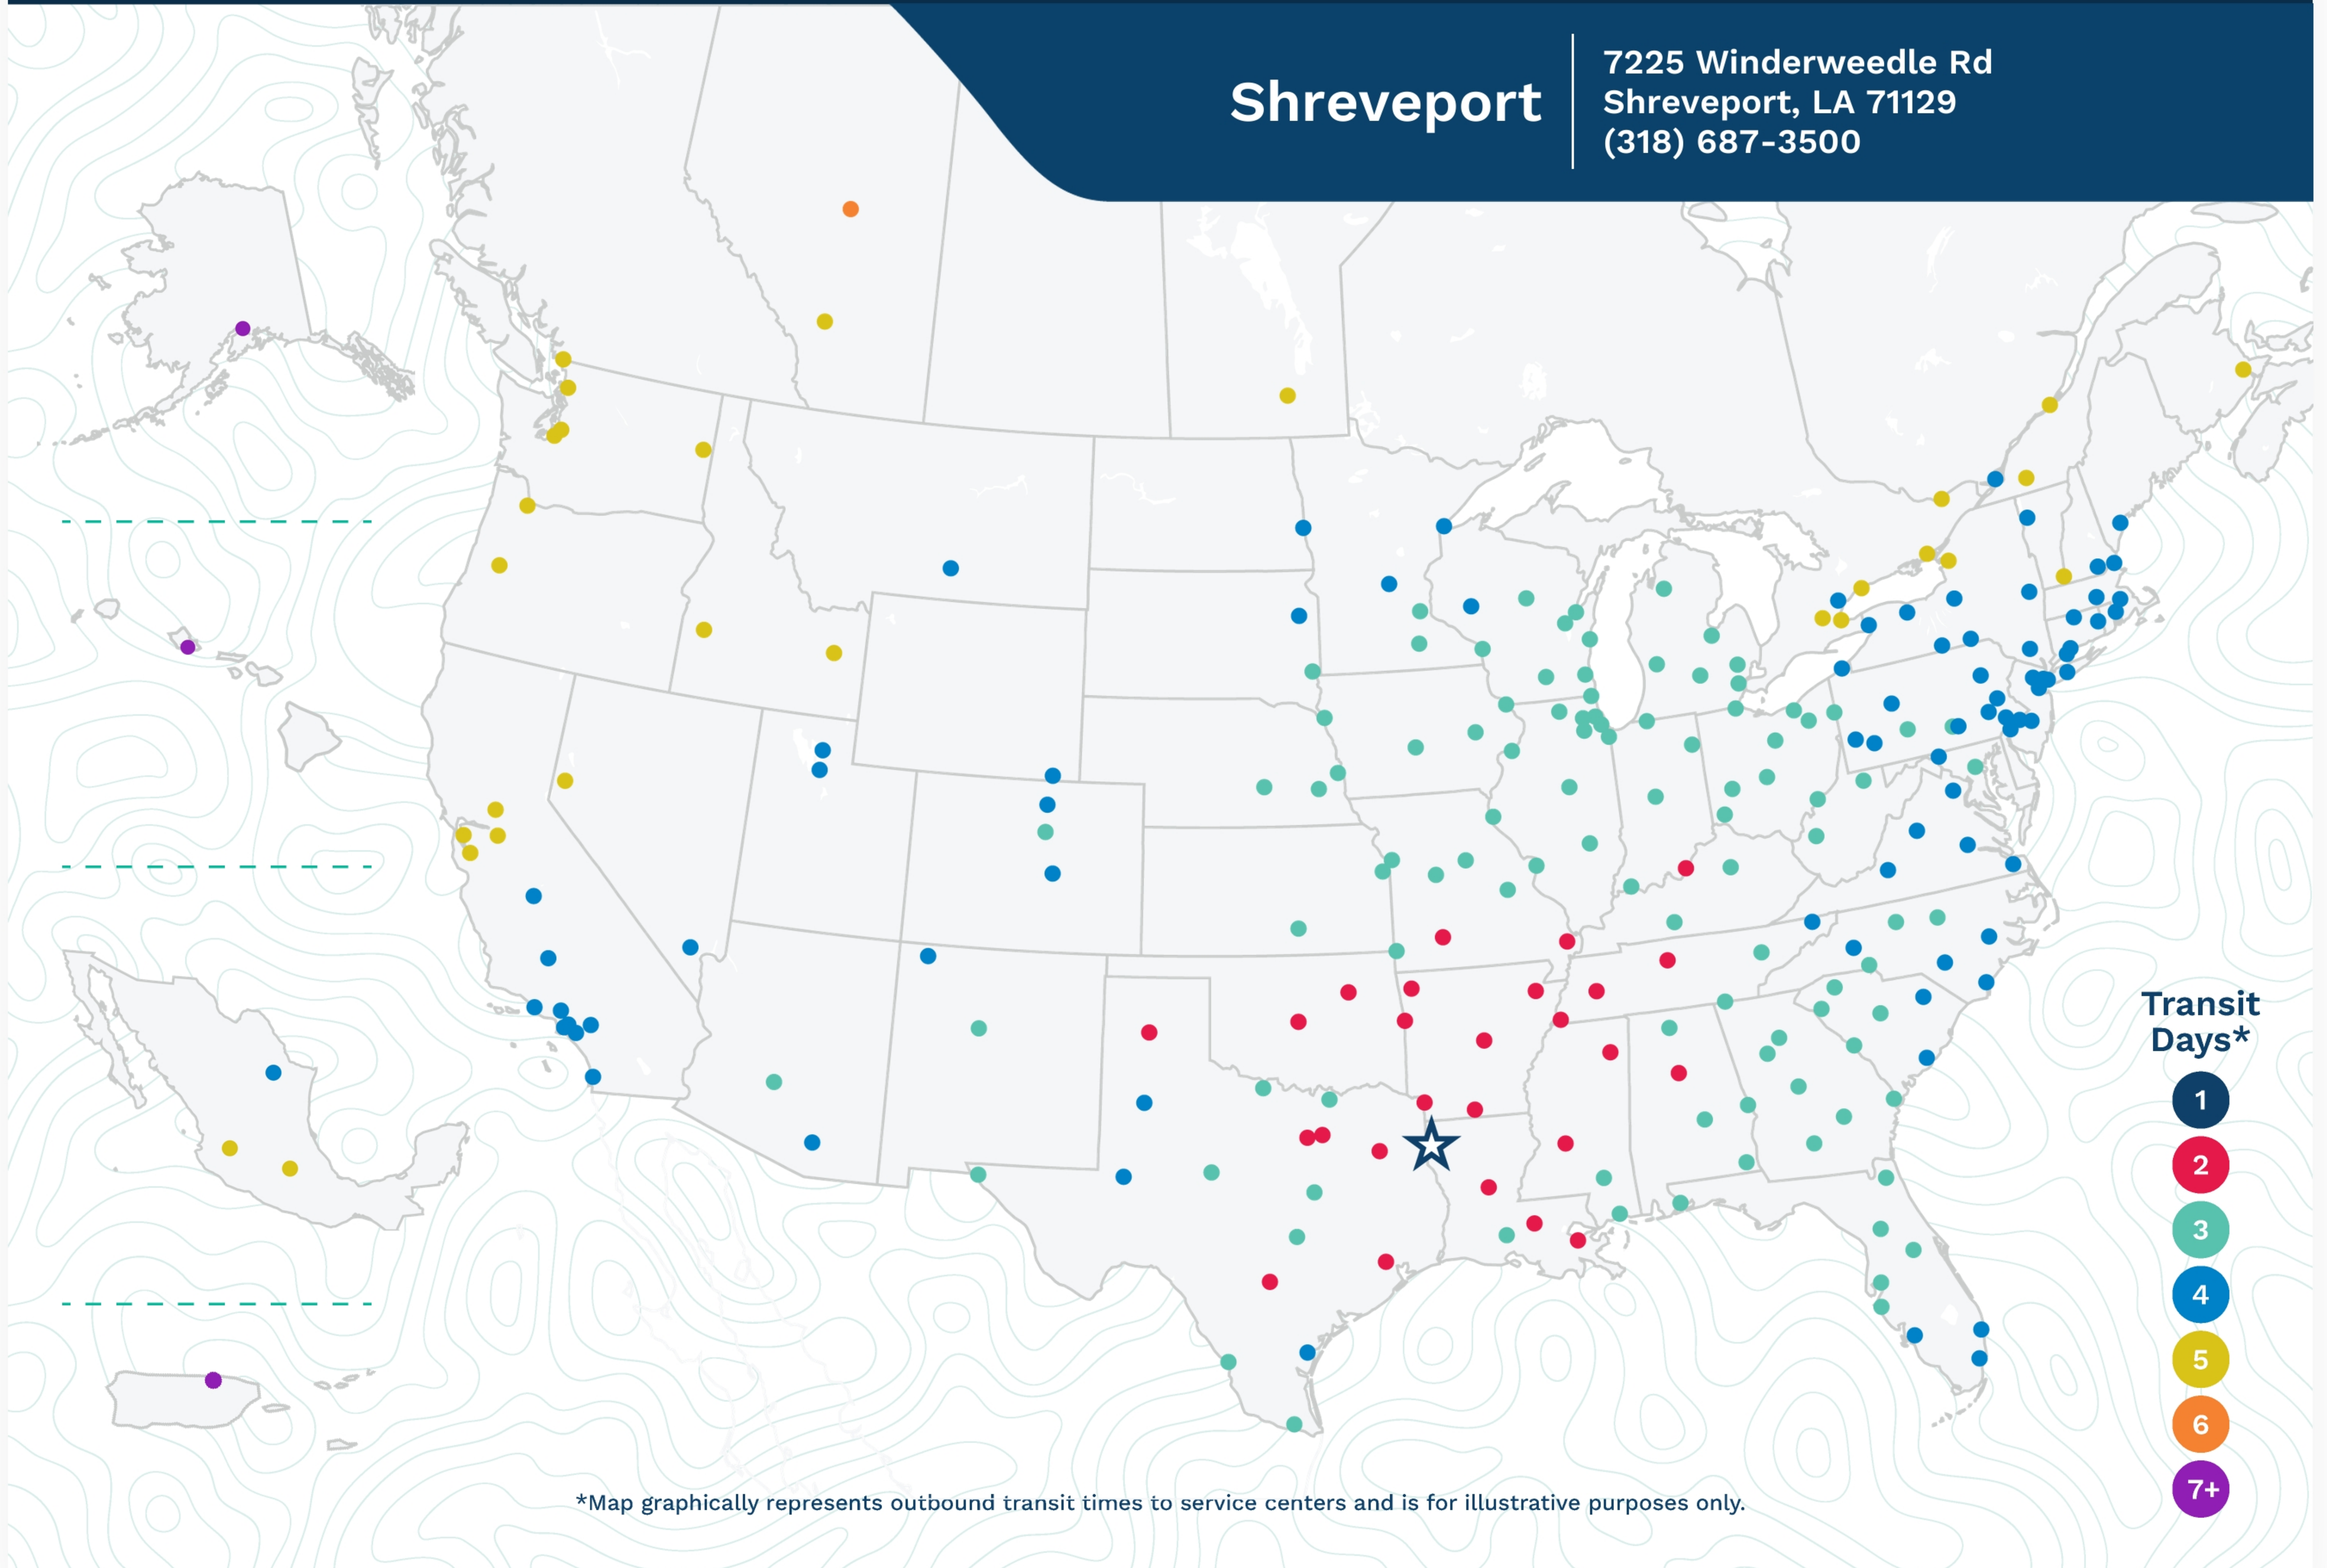

## Shreveport

7225 Winderweedle Rd  
Shreveport, LA 71129  
(318) 687-3500

\*Map graphically represents outbound transit times to service centers and is for illustrative purposes only.