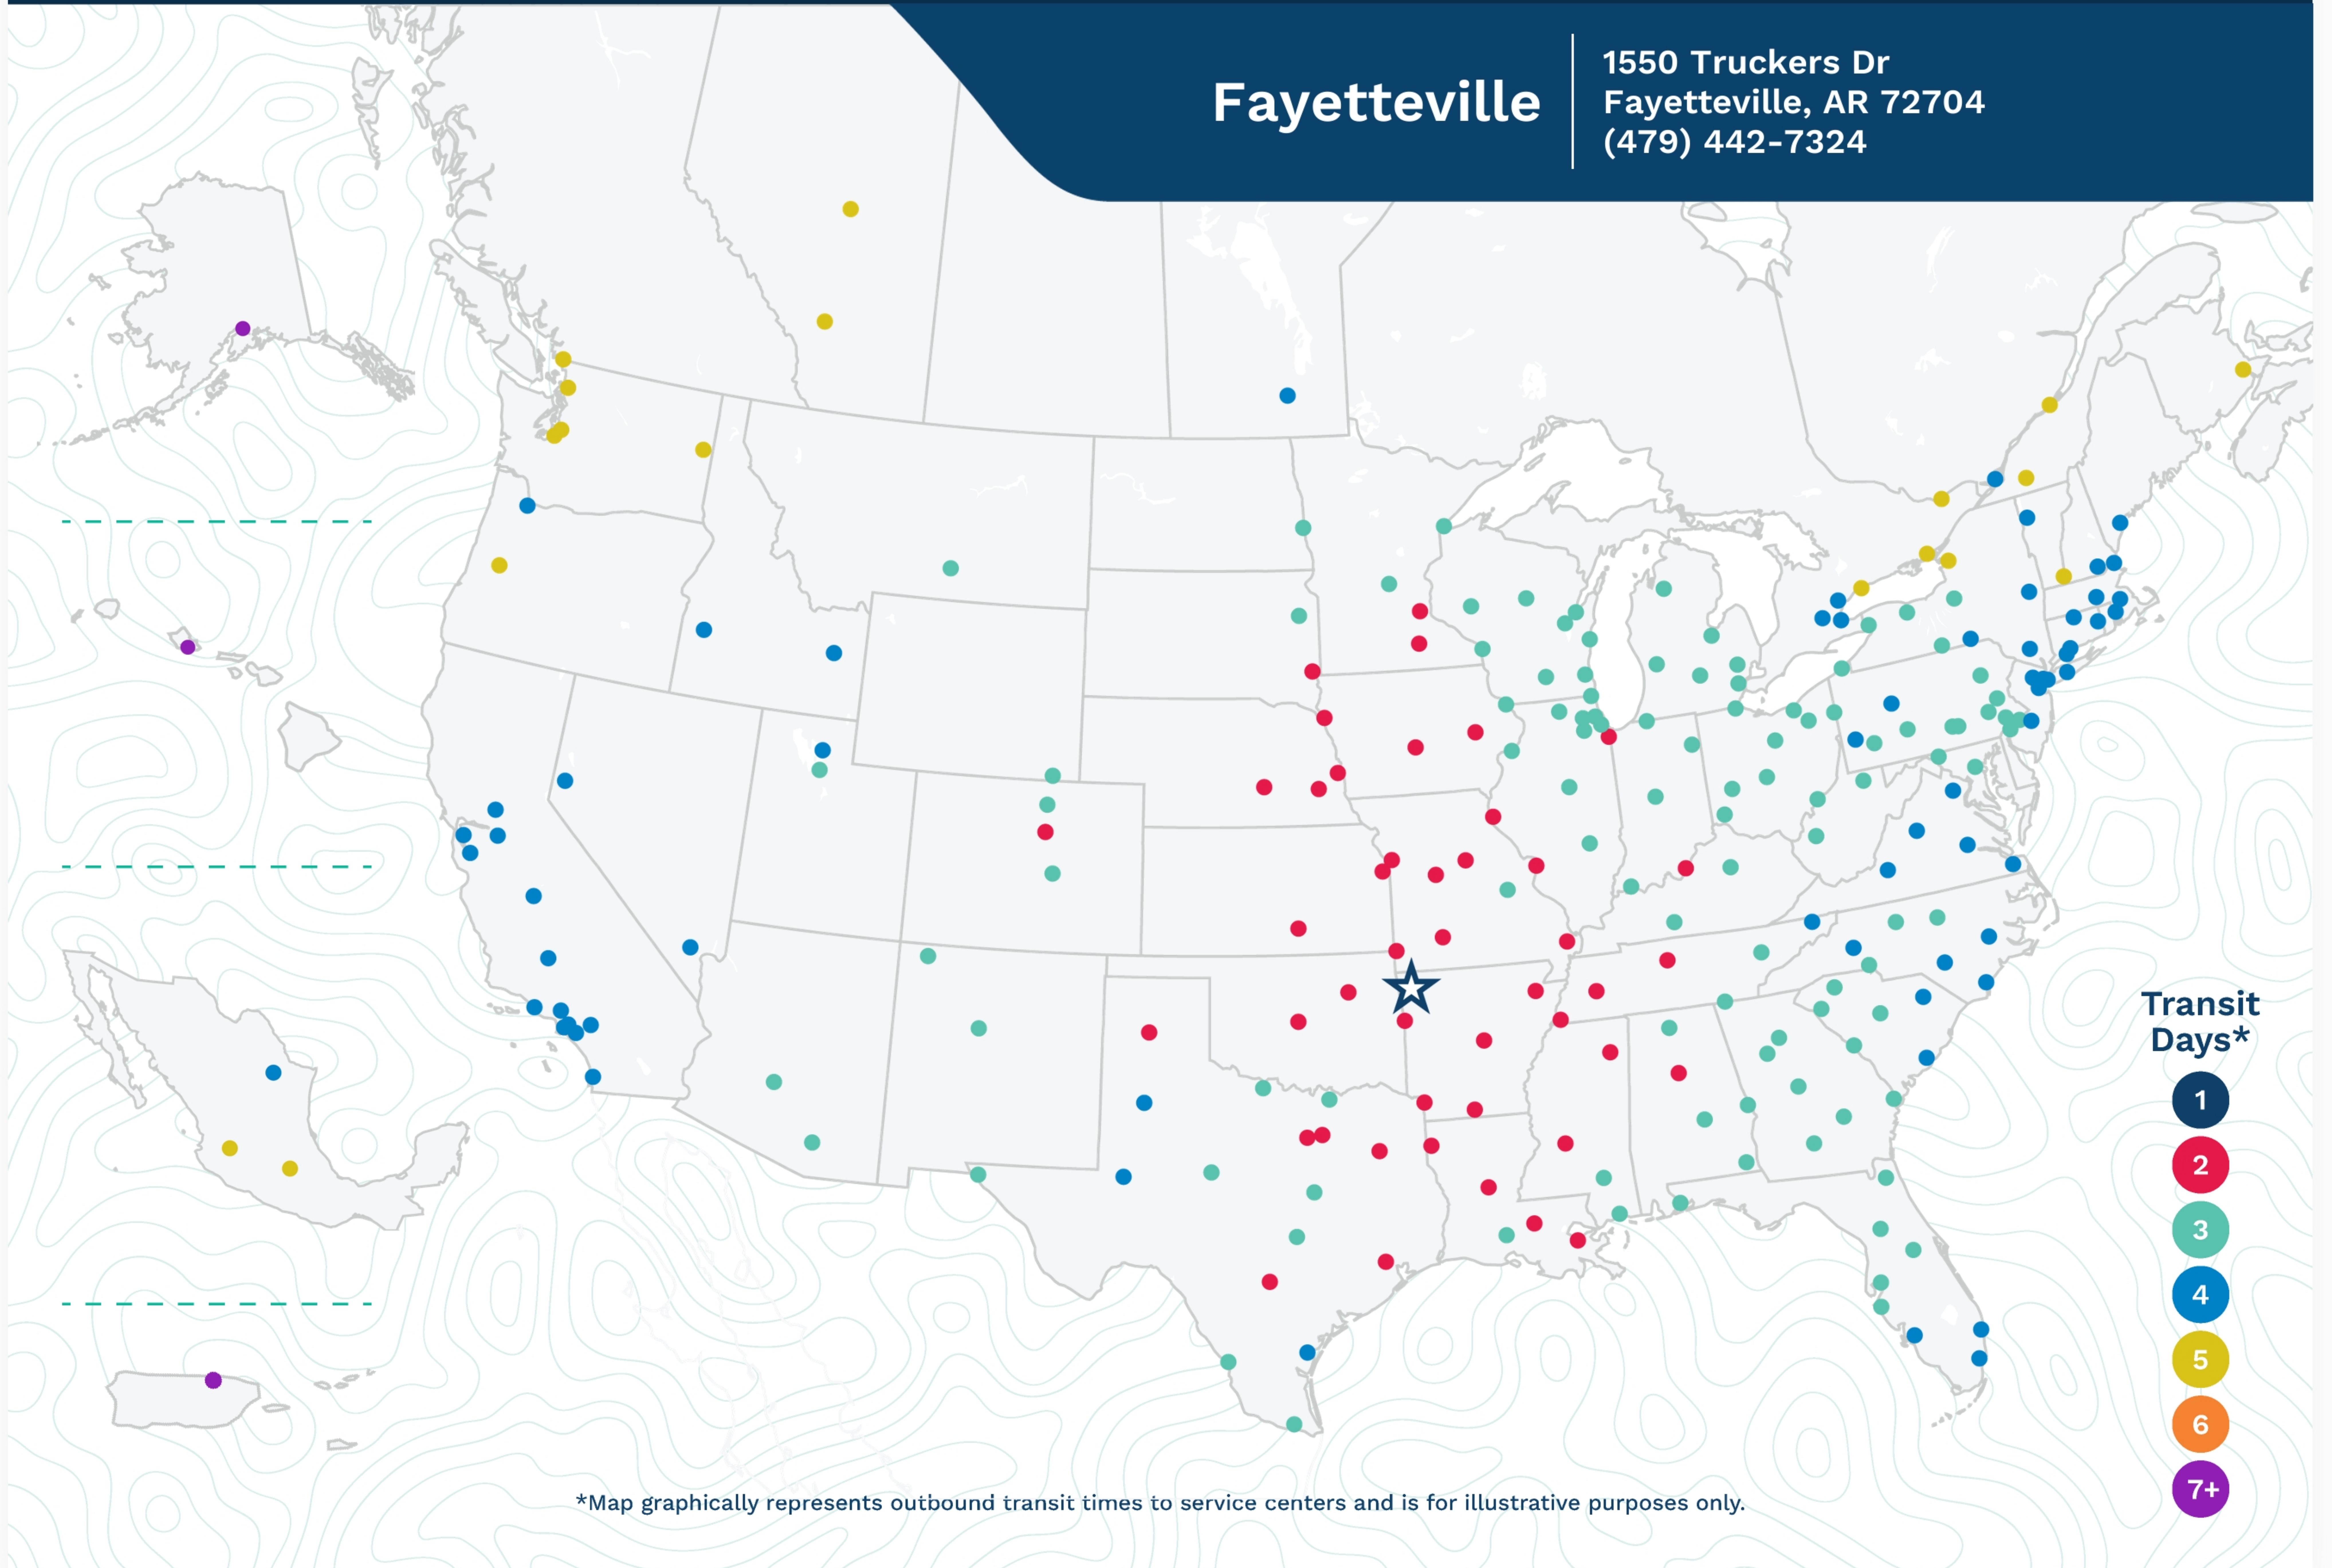

Advertised Transit Times

via the ABF Freight® Network

Fayetteville

1550 Truckers Dr
Fayetteville, AR 72704
(479) 442-7324

*Map graphically represents outbound transit times to service centers and is for illustrative purposes only.