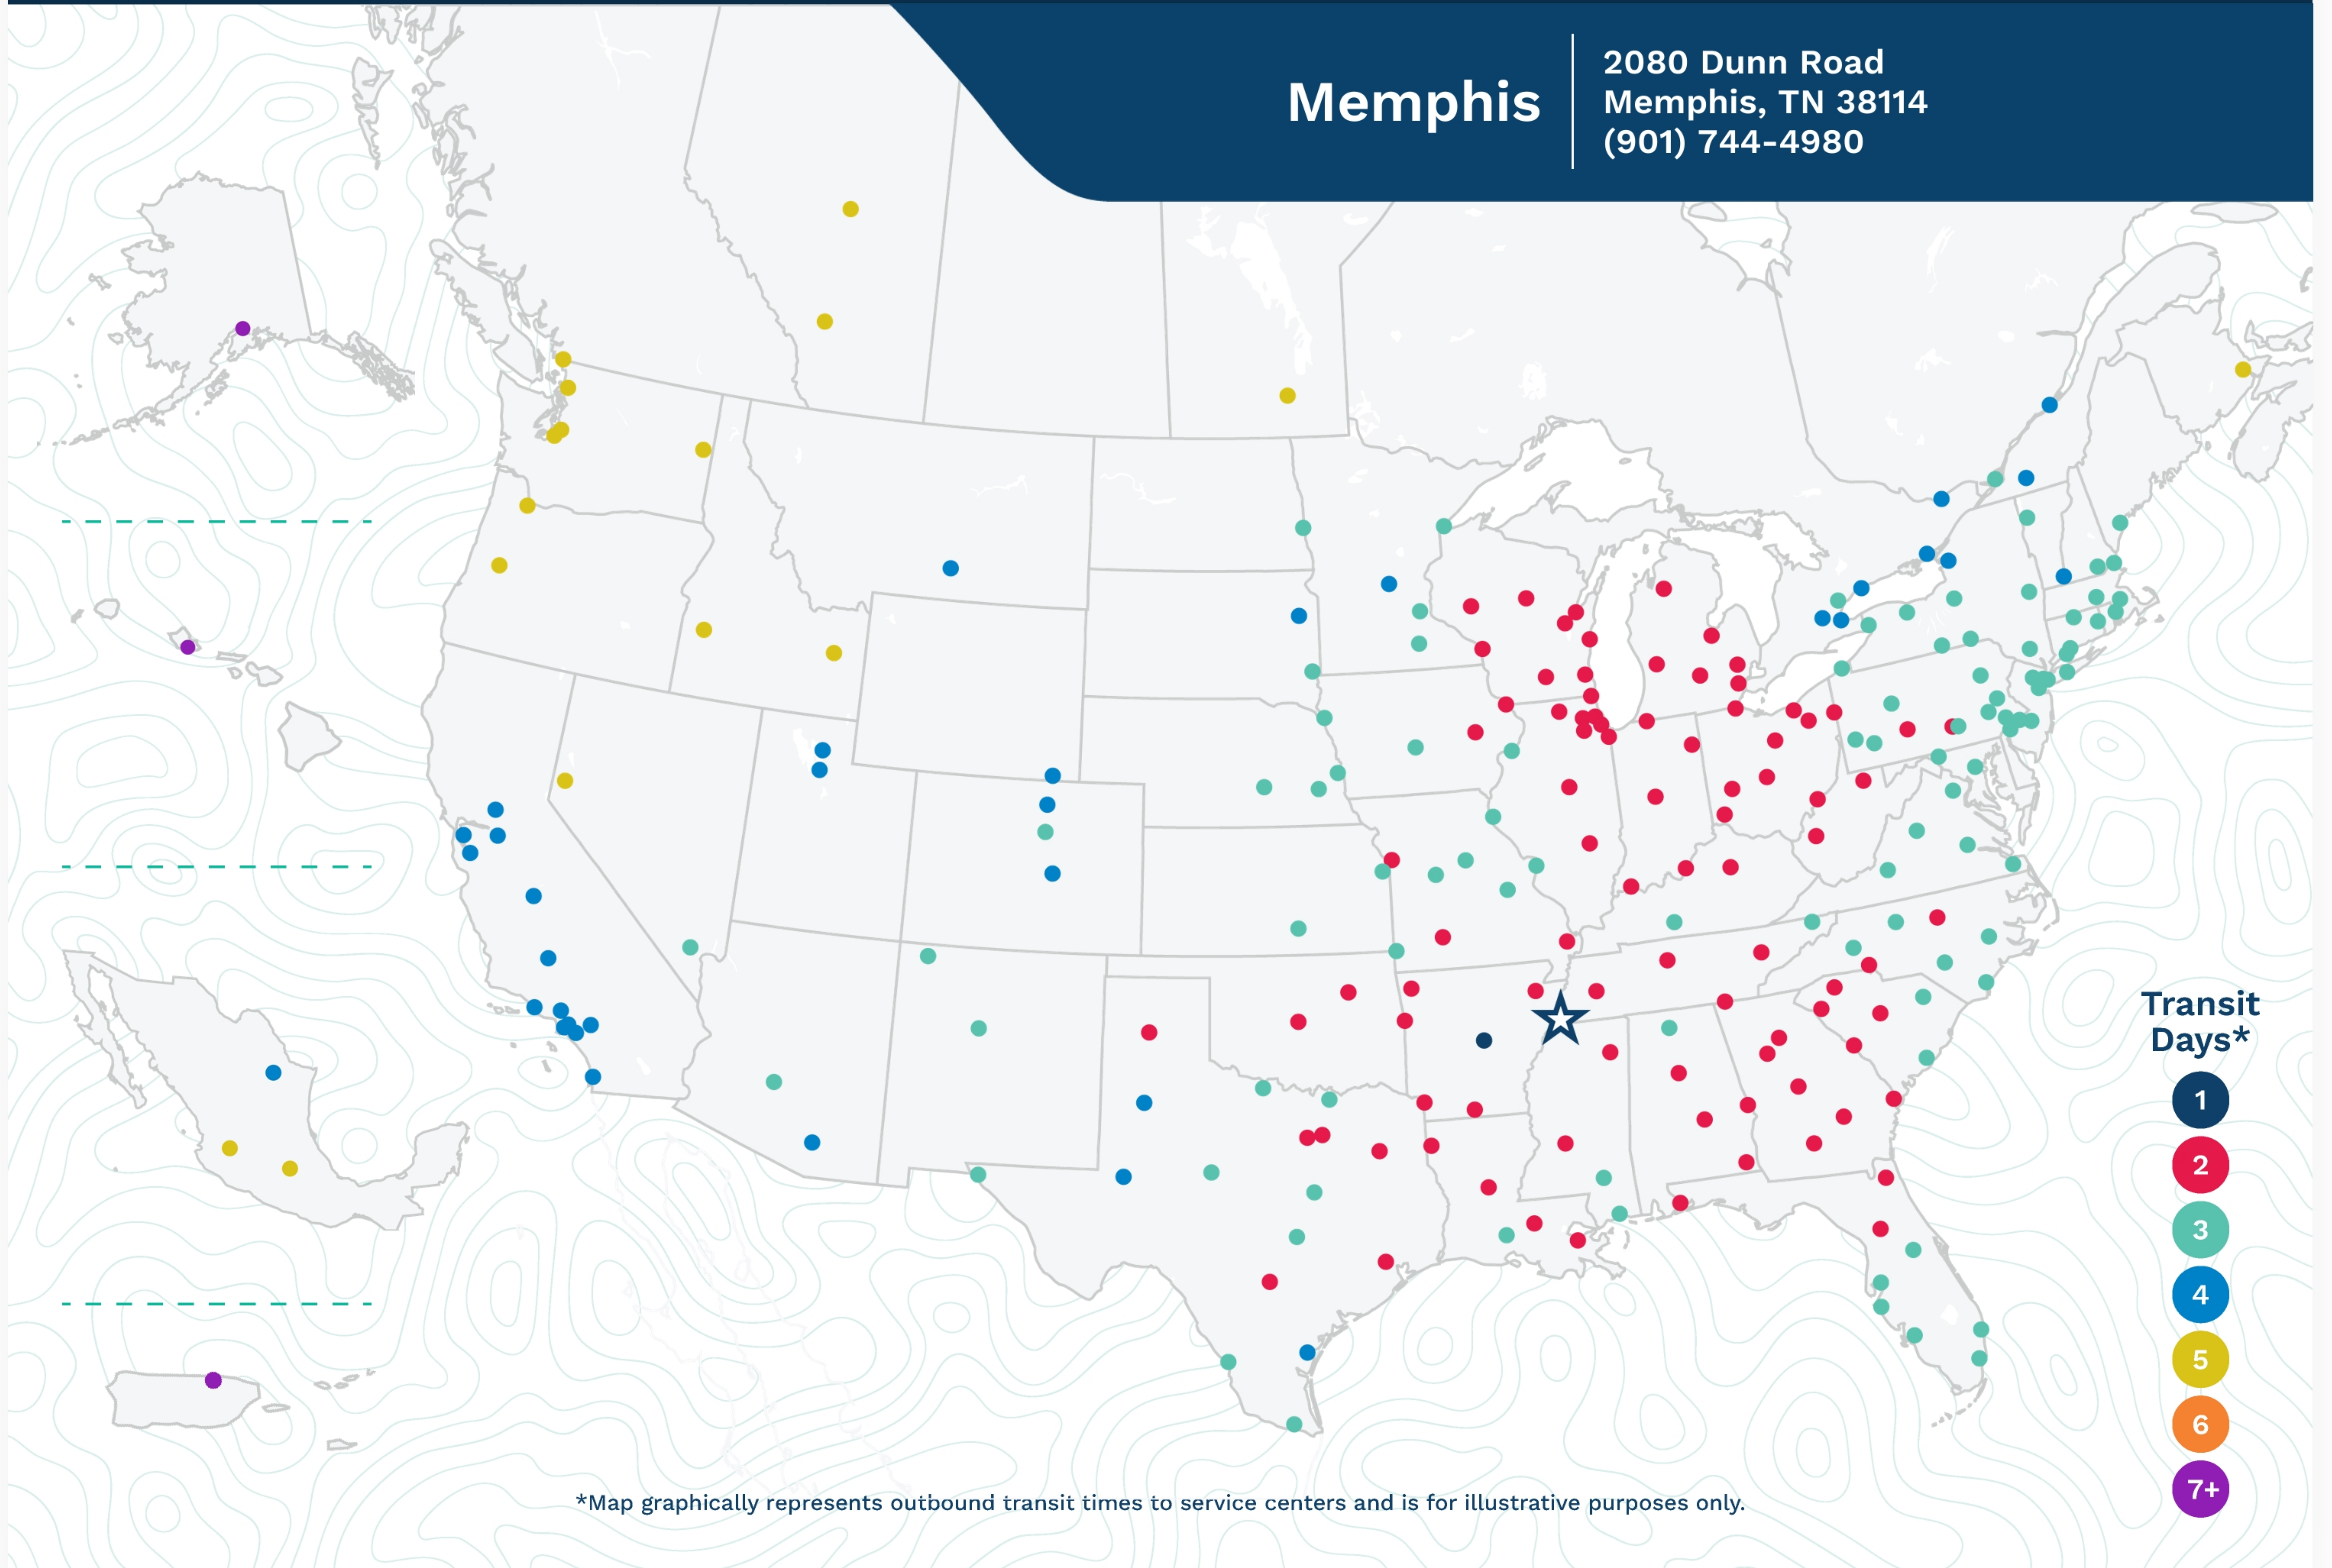

# Advertised Transit Times

via the ABF Freight® Network

## Memphis

2080 Dunn Road  
Memphis, TN 38114  
(901) 744-4980

\*Map graphically represents outbound transit times to service centers and is for illustrative purposes only.