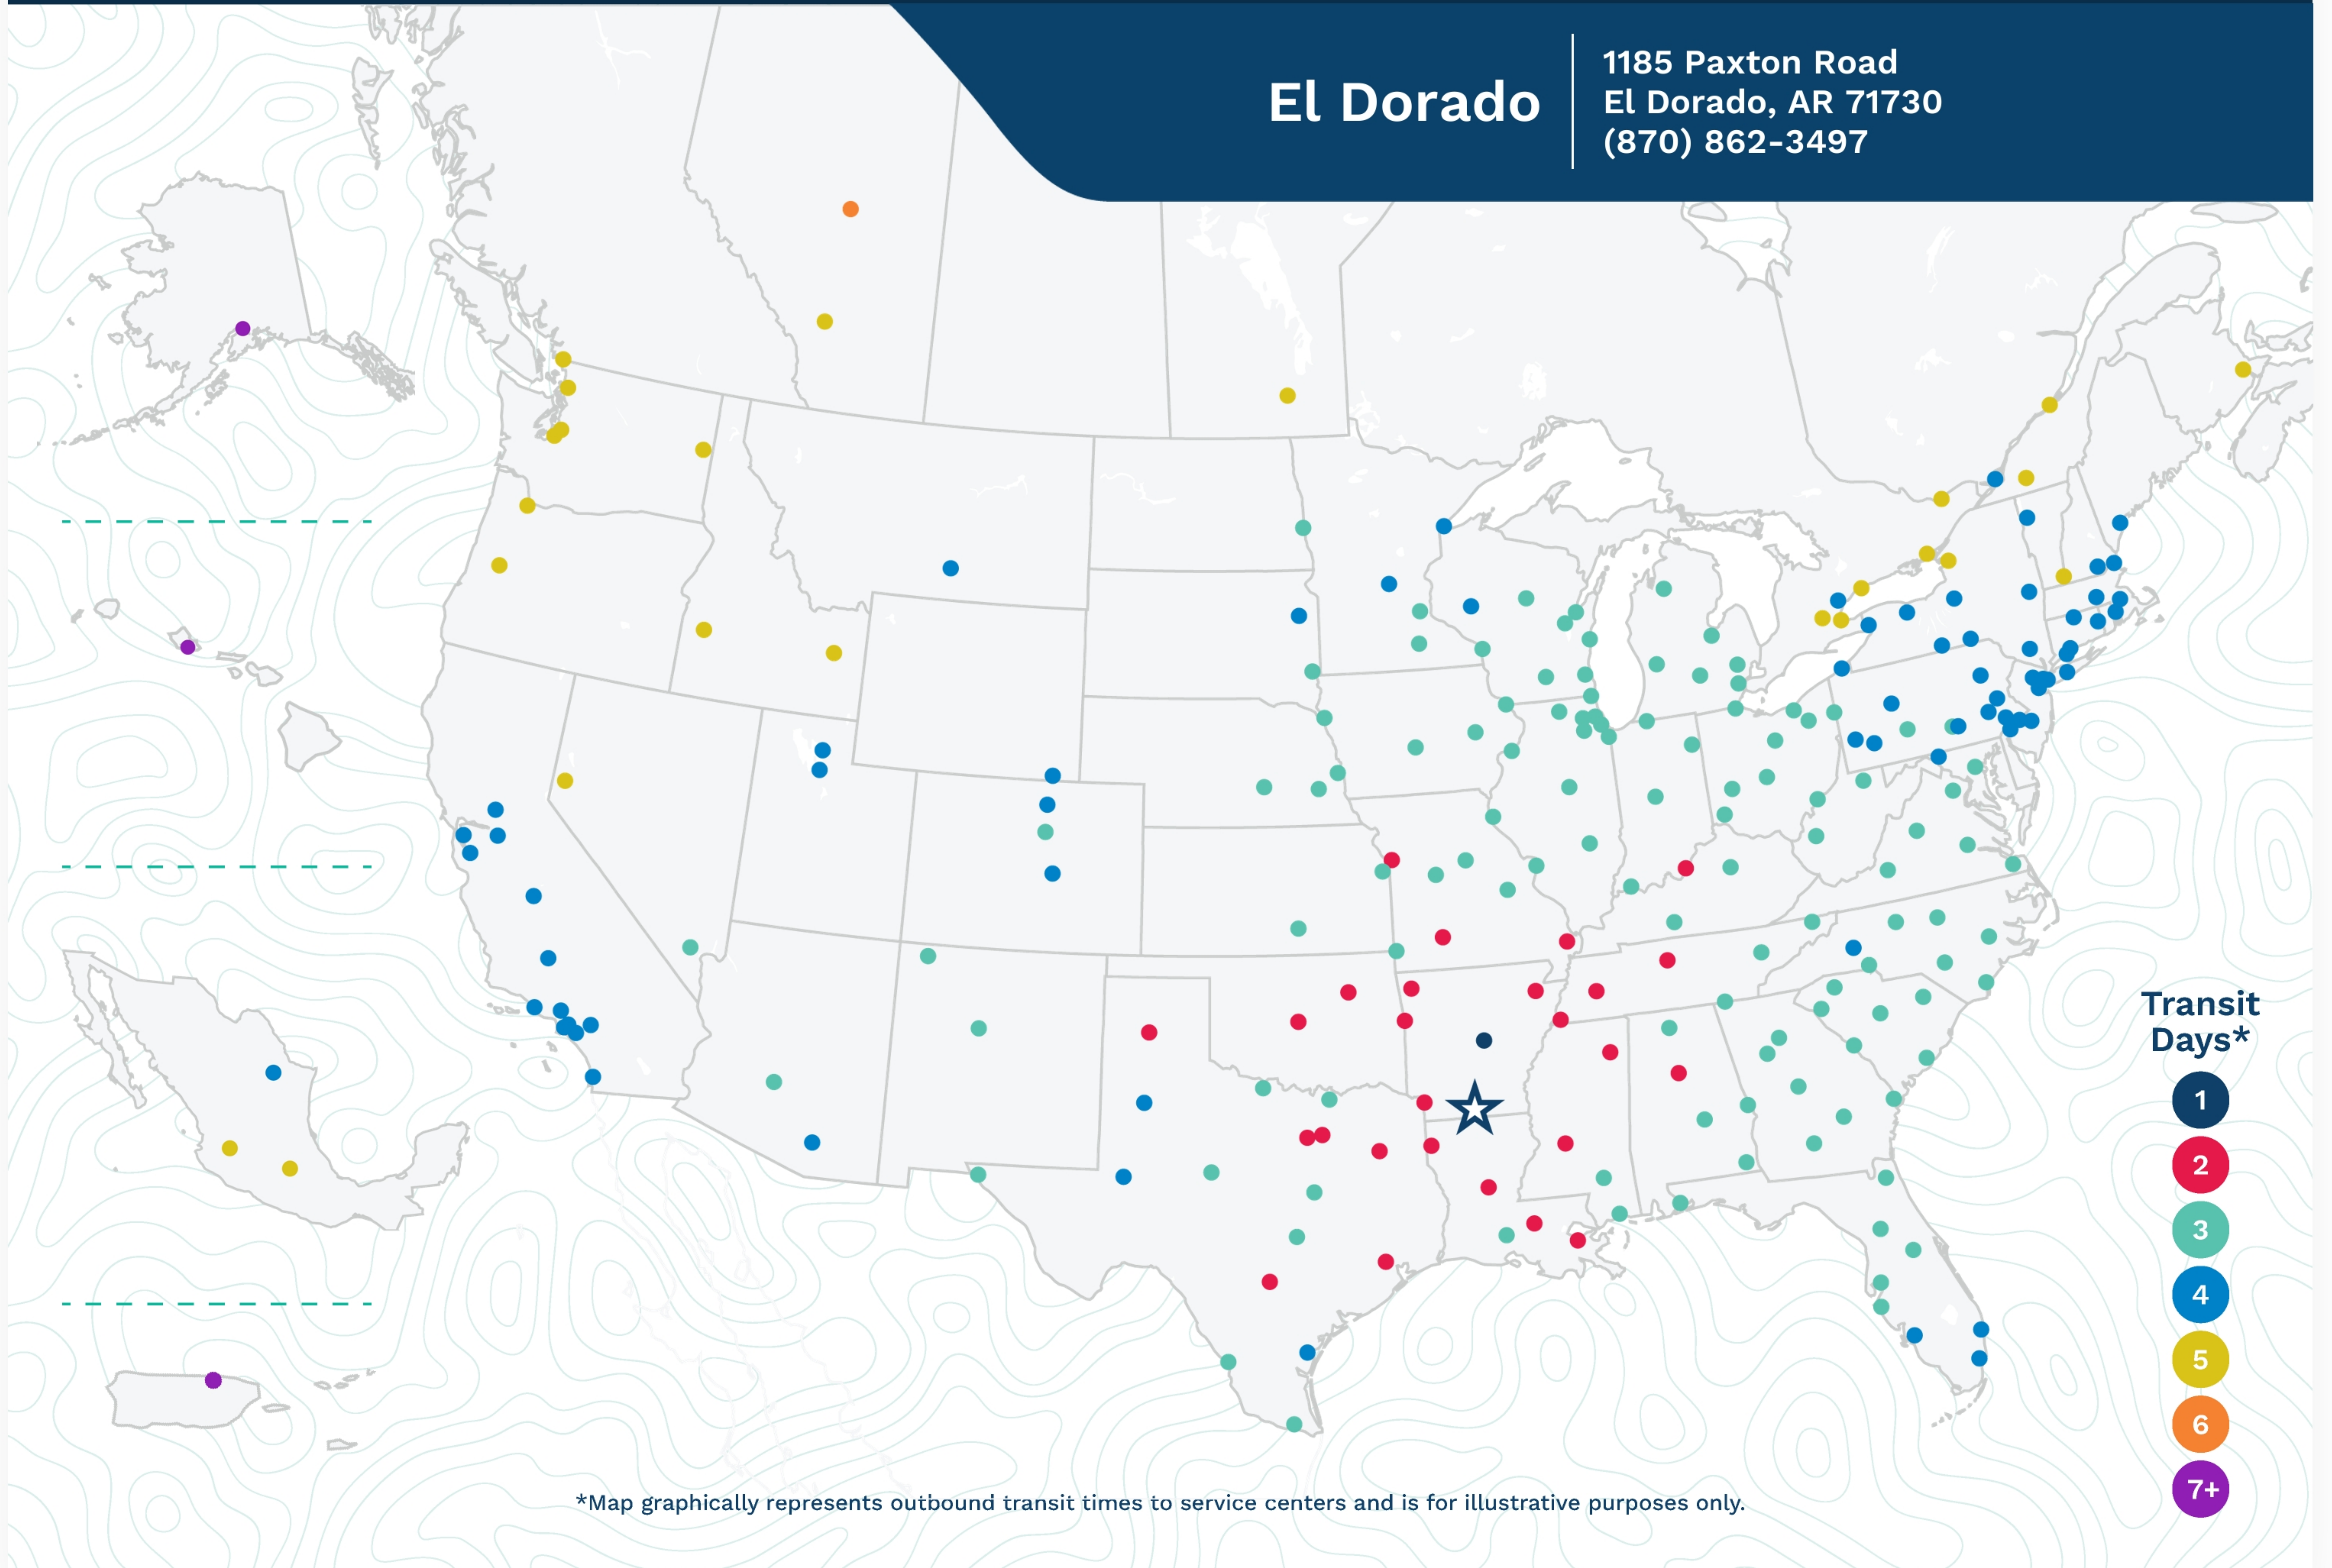

El Dorado

1185 Paxton Road
El Dorado, AR 71730
(870) 862-3497

*Map graphically represents outbound transit times to service centers and is for illustrative purposes only.