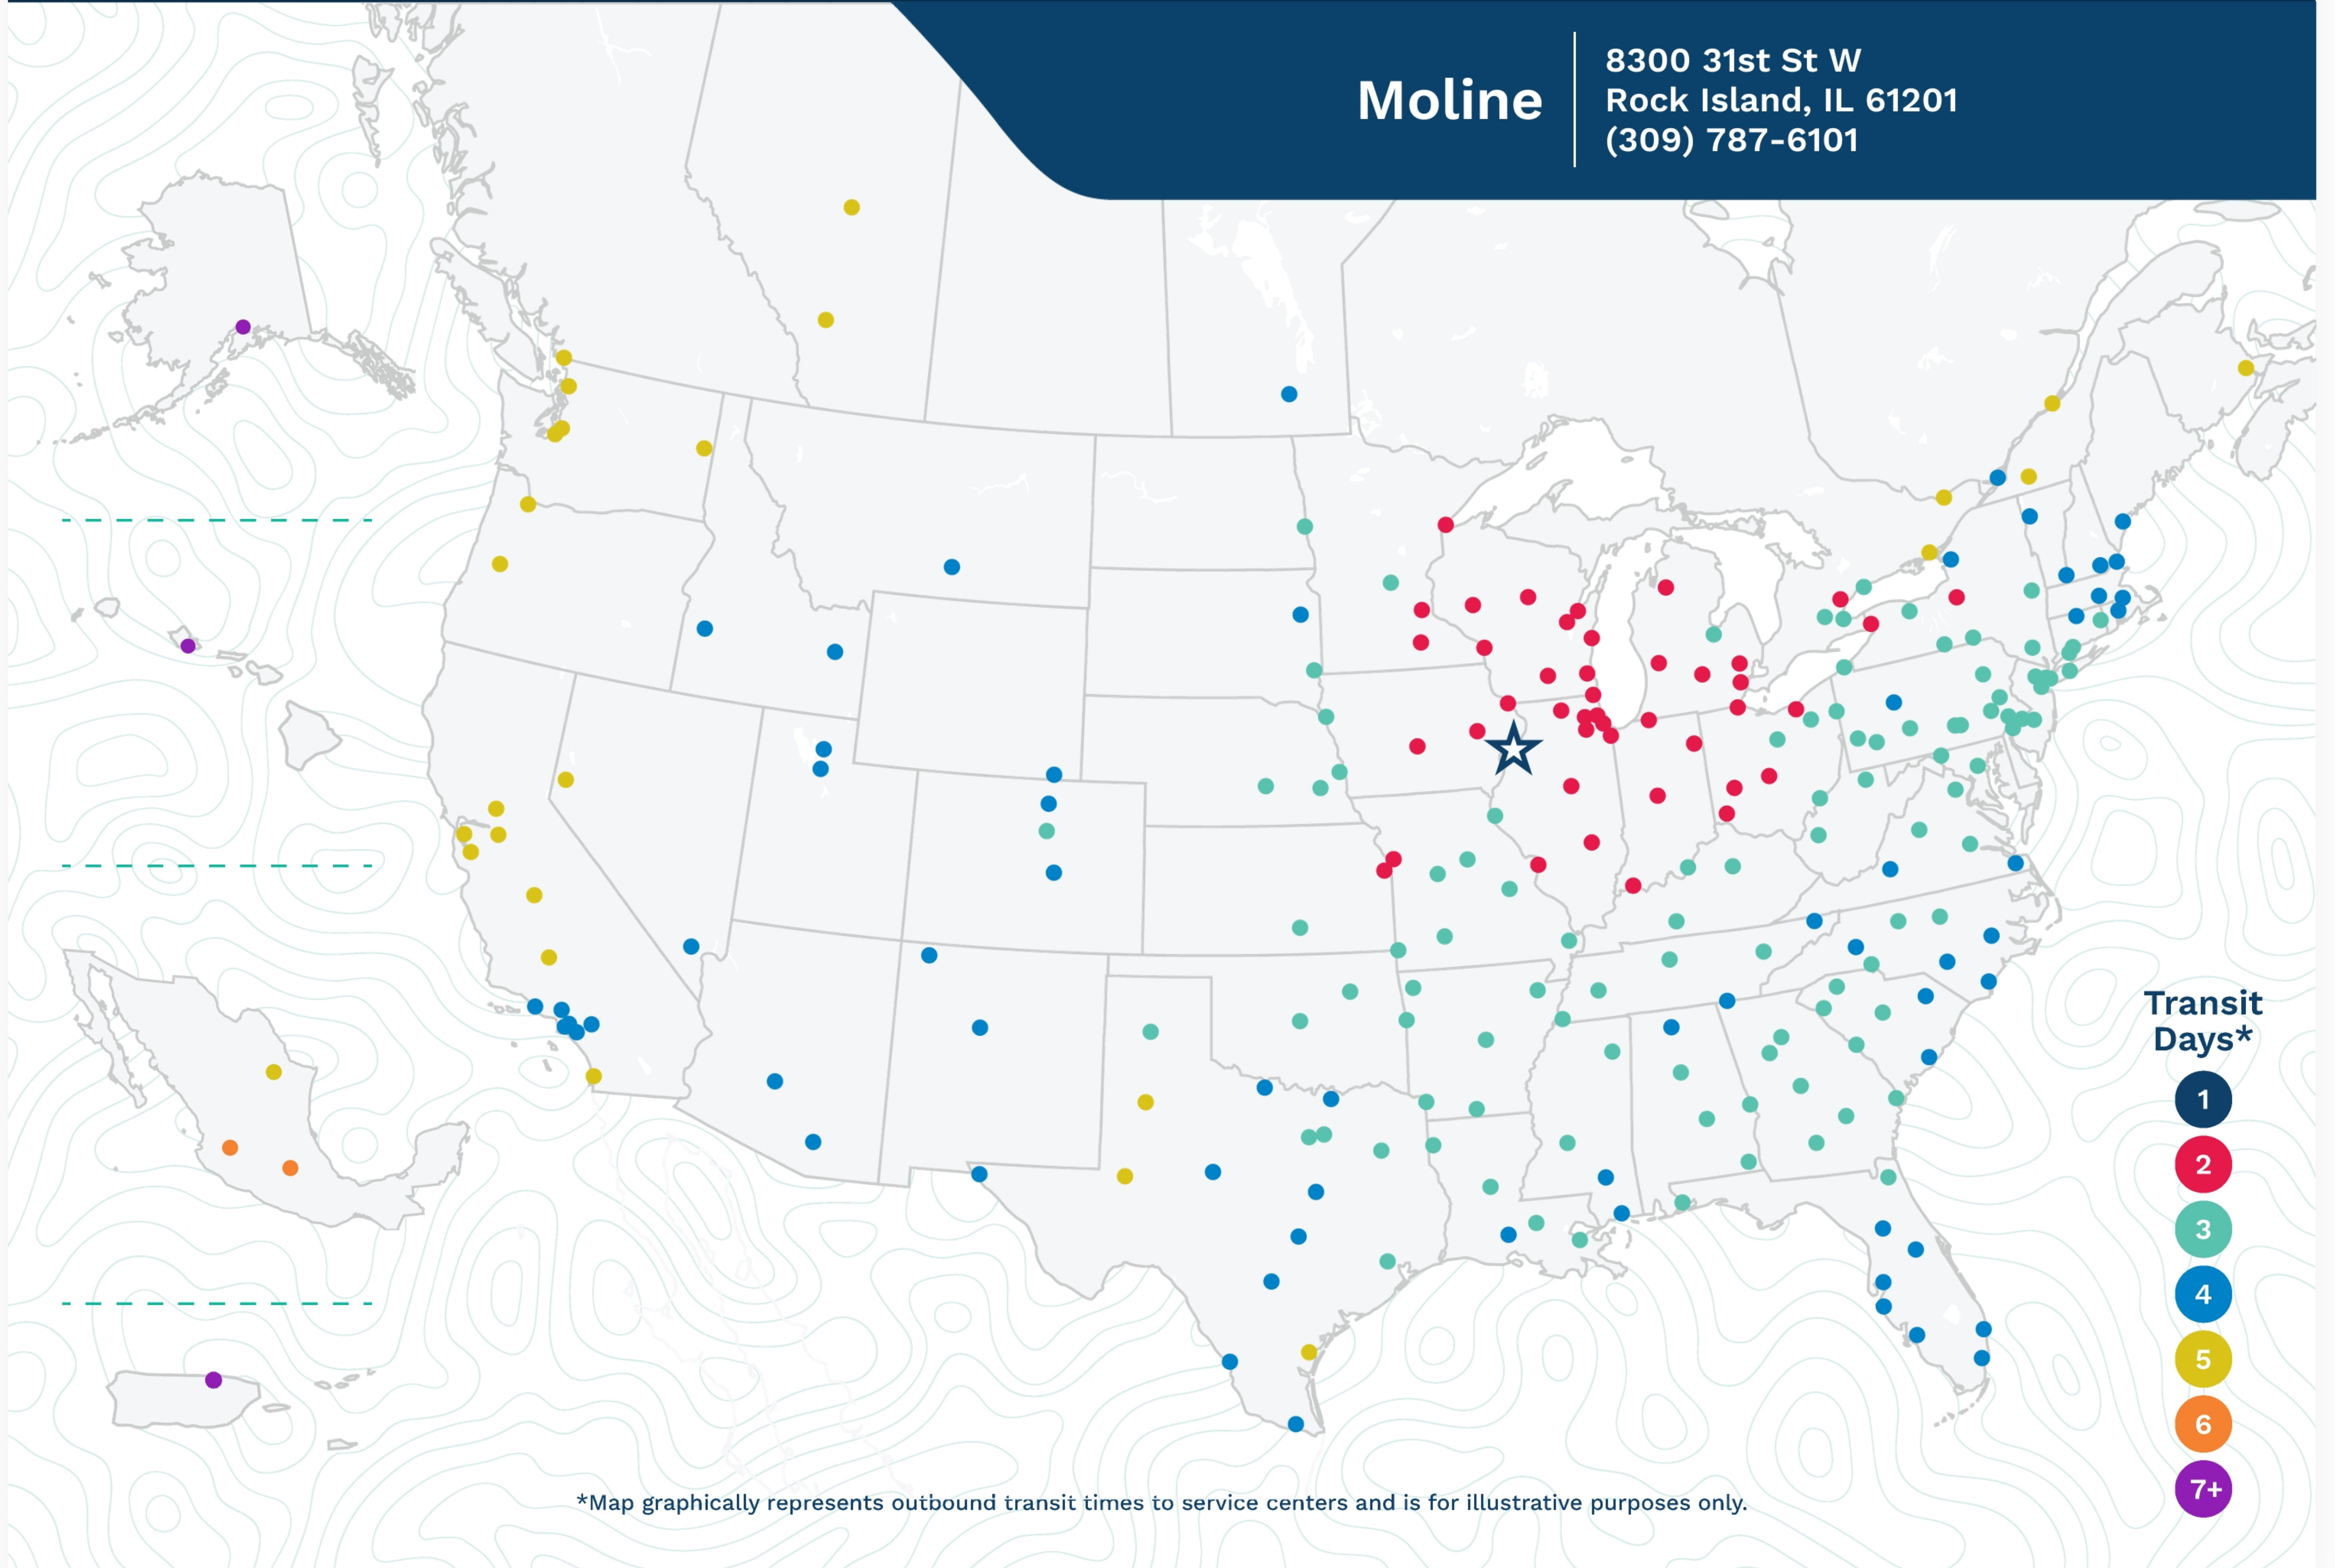

Moline

8300 31st St W
Rock Island, IL 61201
(309) 787-6101

*Map graphically represents outbound transit times to service centers and is for illustrative purposes only.