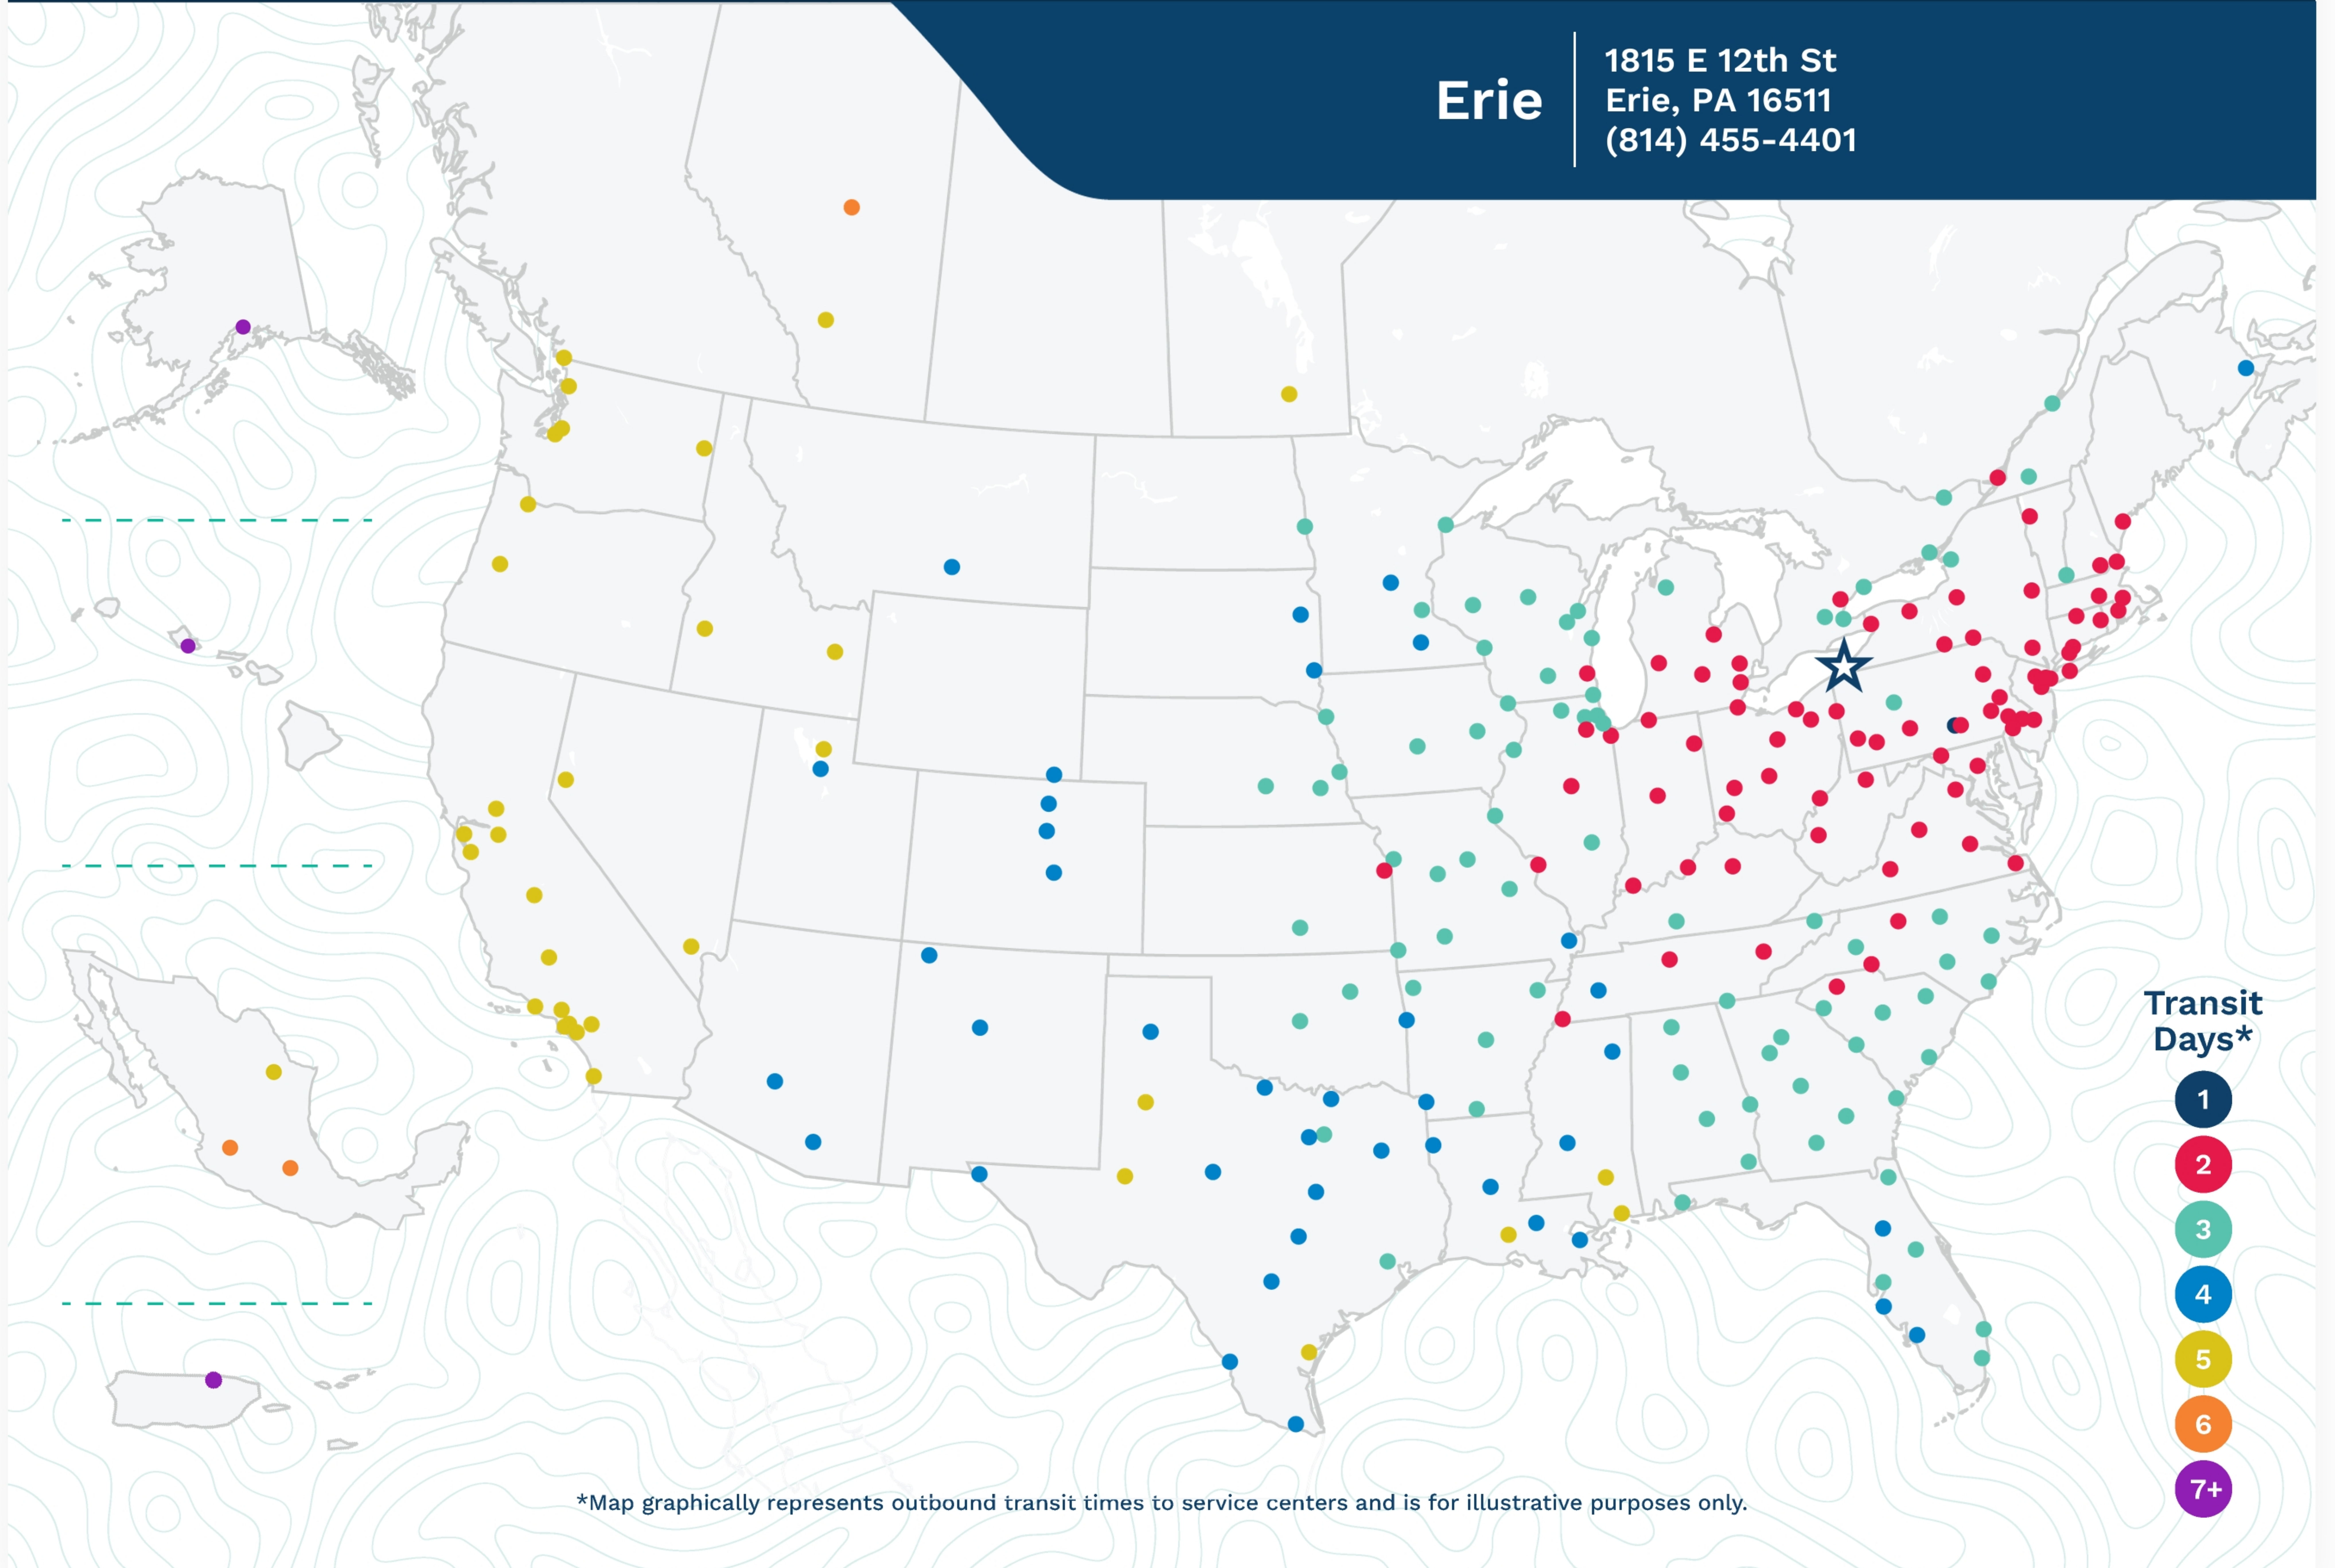

Erie

1815 E 12th St
Erie, PA 16511
(814) 455-4401

*Map graphically represents outbound transit times to service centers and is for illustrative purposes only.