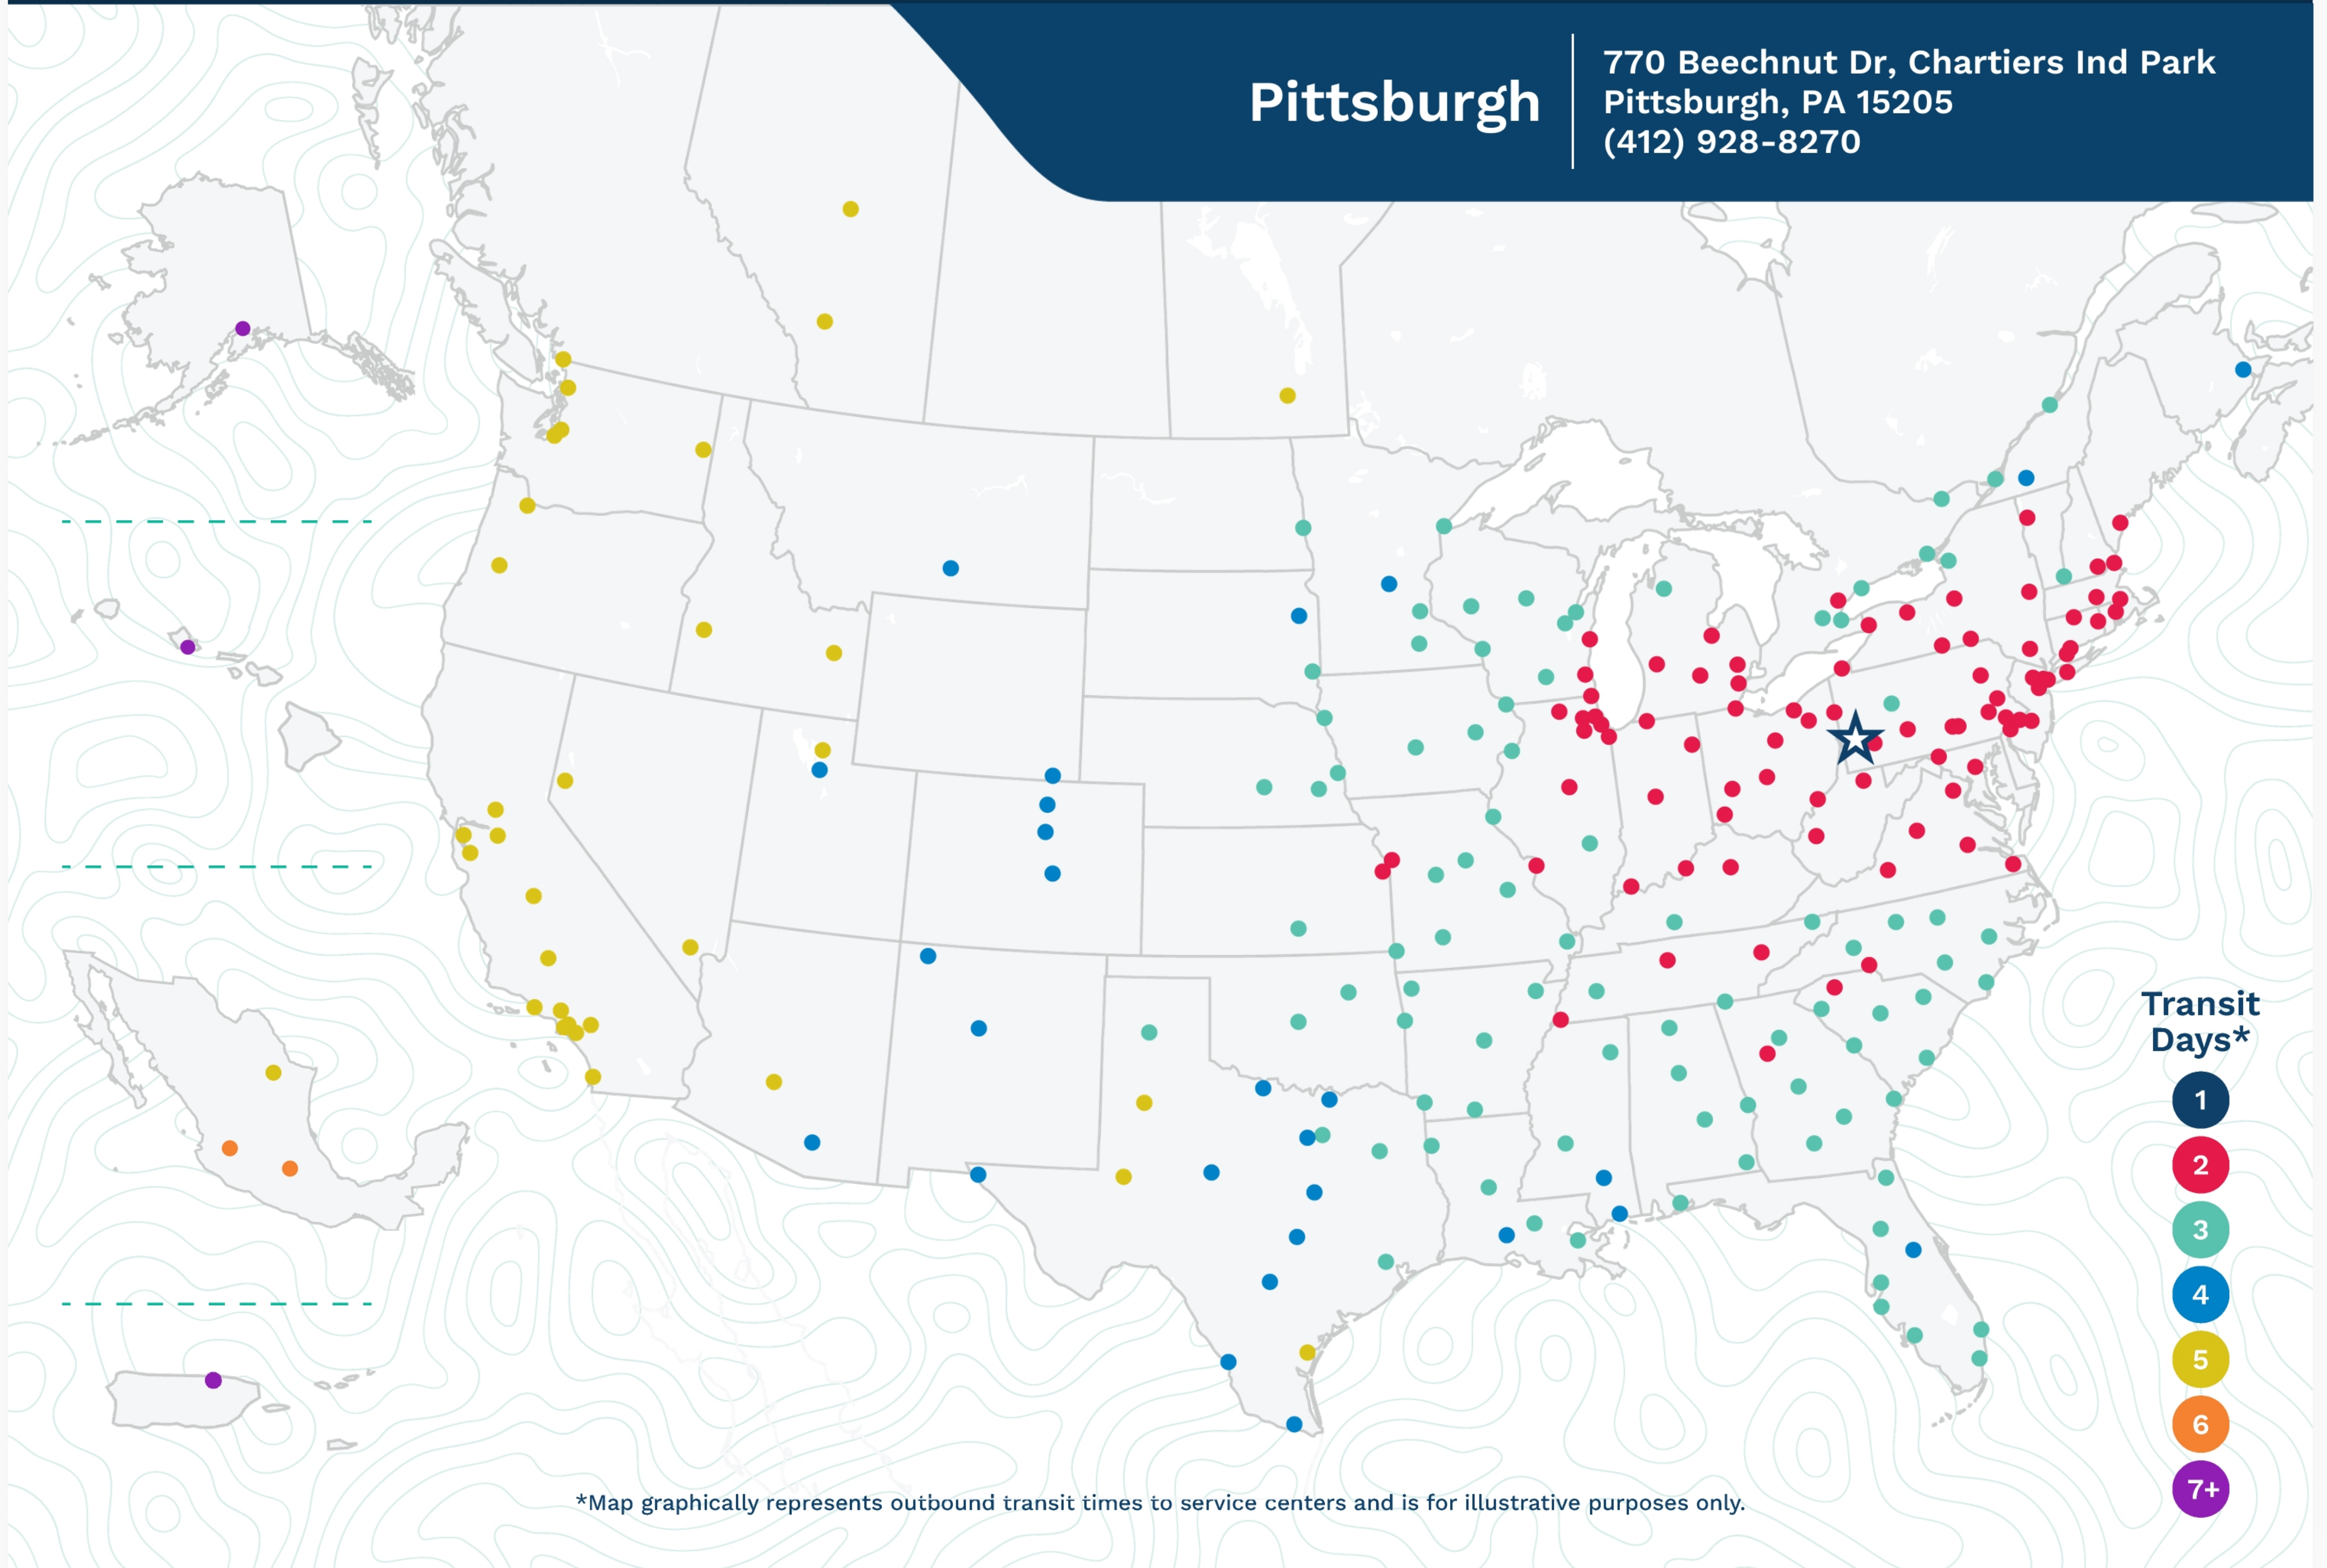

Advertised Transit Times

via the ABF Freight® Network

Pittsburgh

770 Beechnut Dr, Chartiers Ind Park
Pittsburgh, PA 15205
(412) 928-8270

*Map graphically represents outbound transit times to service centers and is for illustrative purposes only.