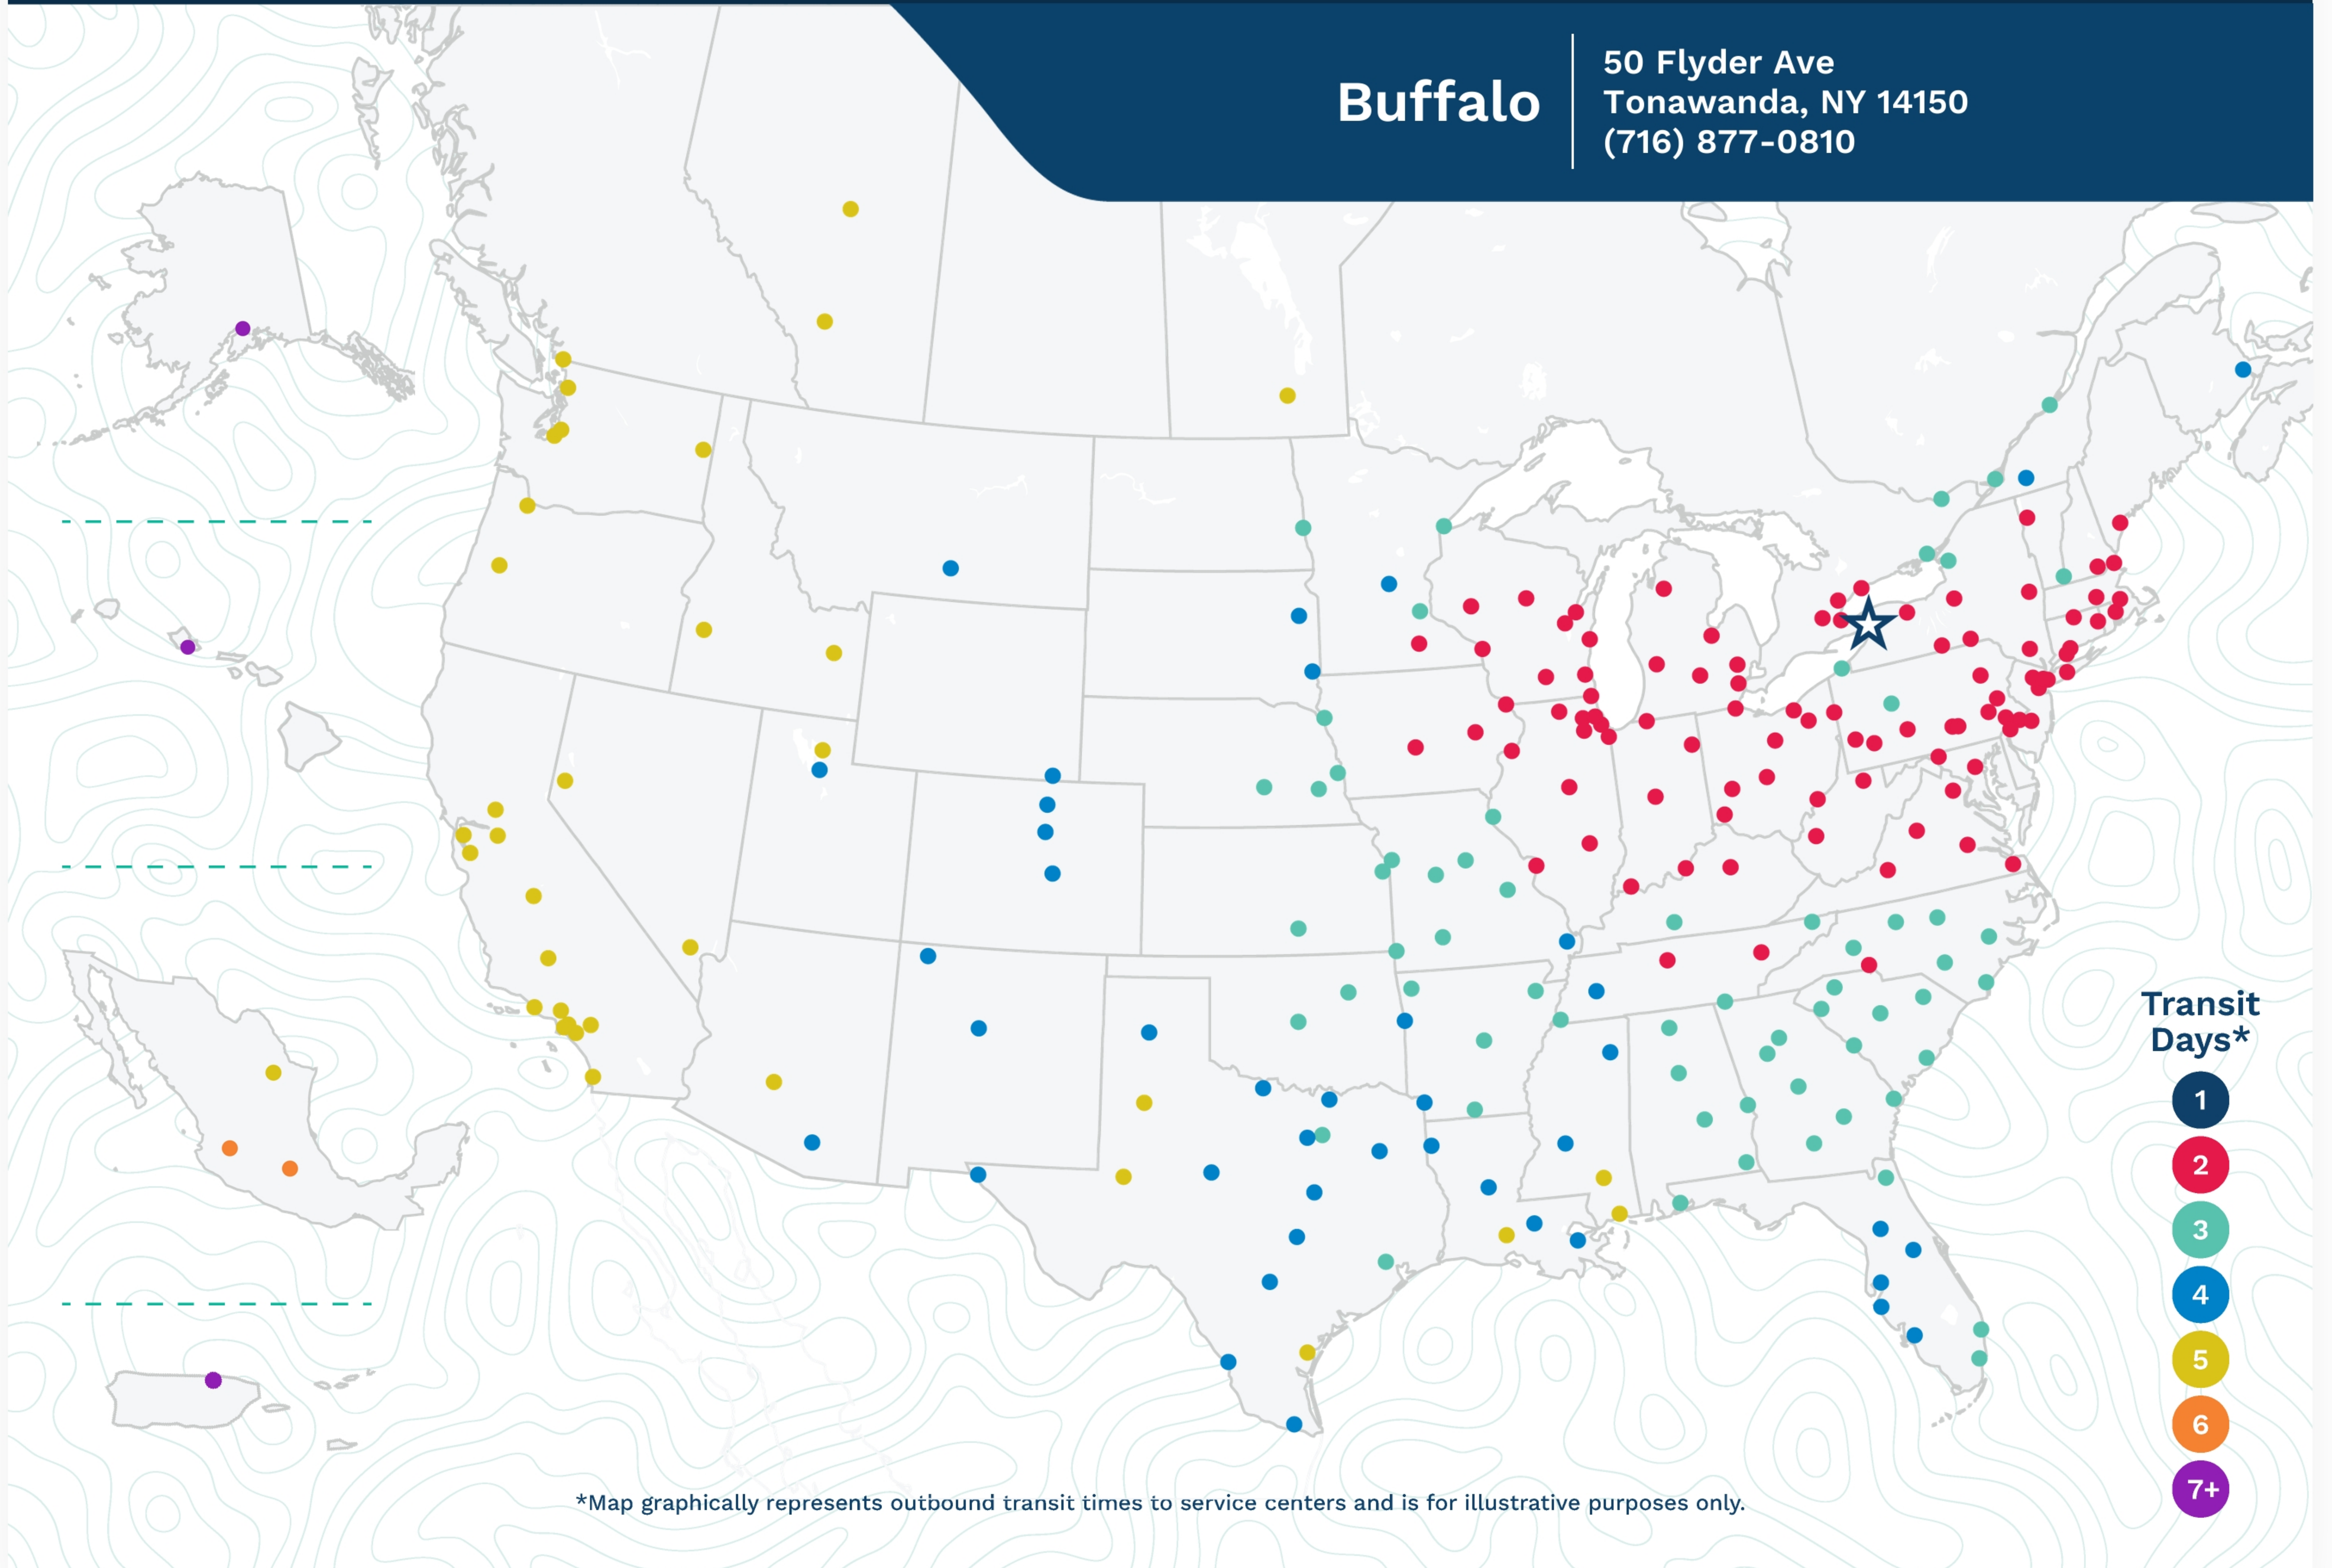

Advertised Transit Times

via the ABF Freight® Network

Buffalo

50 Flyder Ave
Tonawanda, NY 14150
(716) 877-0810

*Map graphically represents outbound transit times to service centers and is for illustrative purposes only.