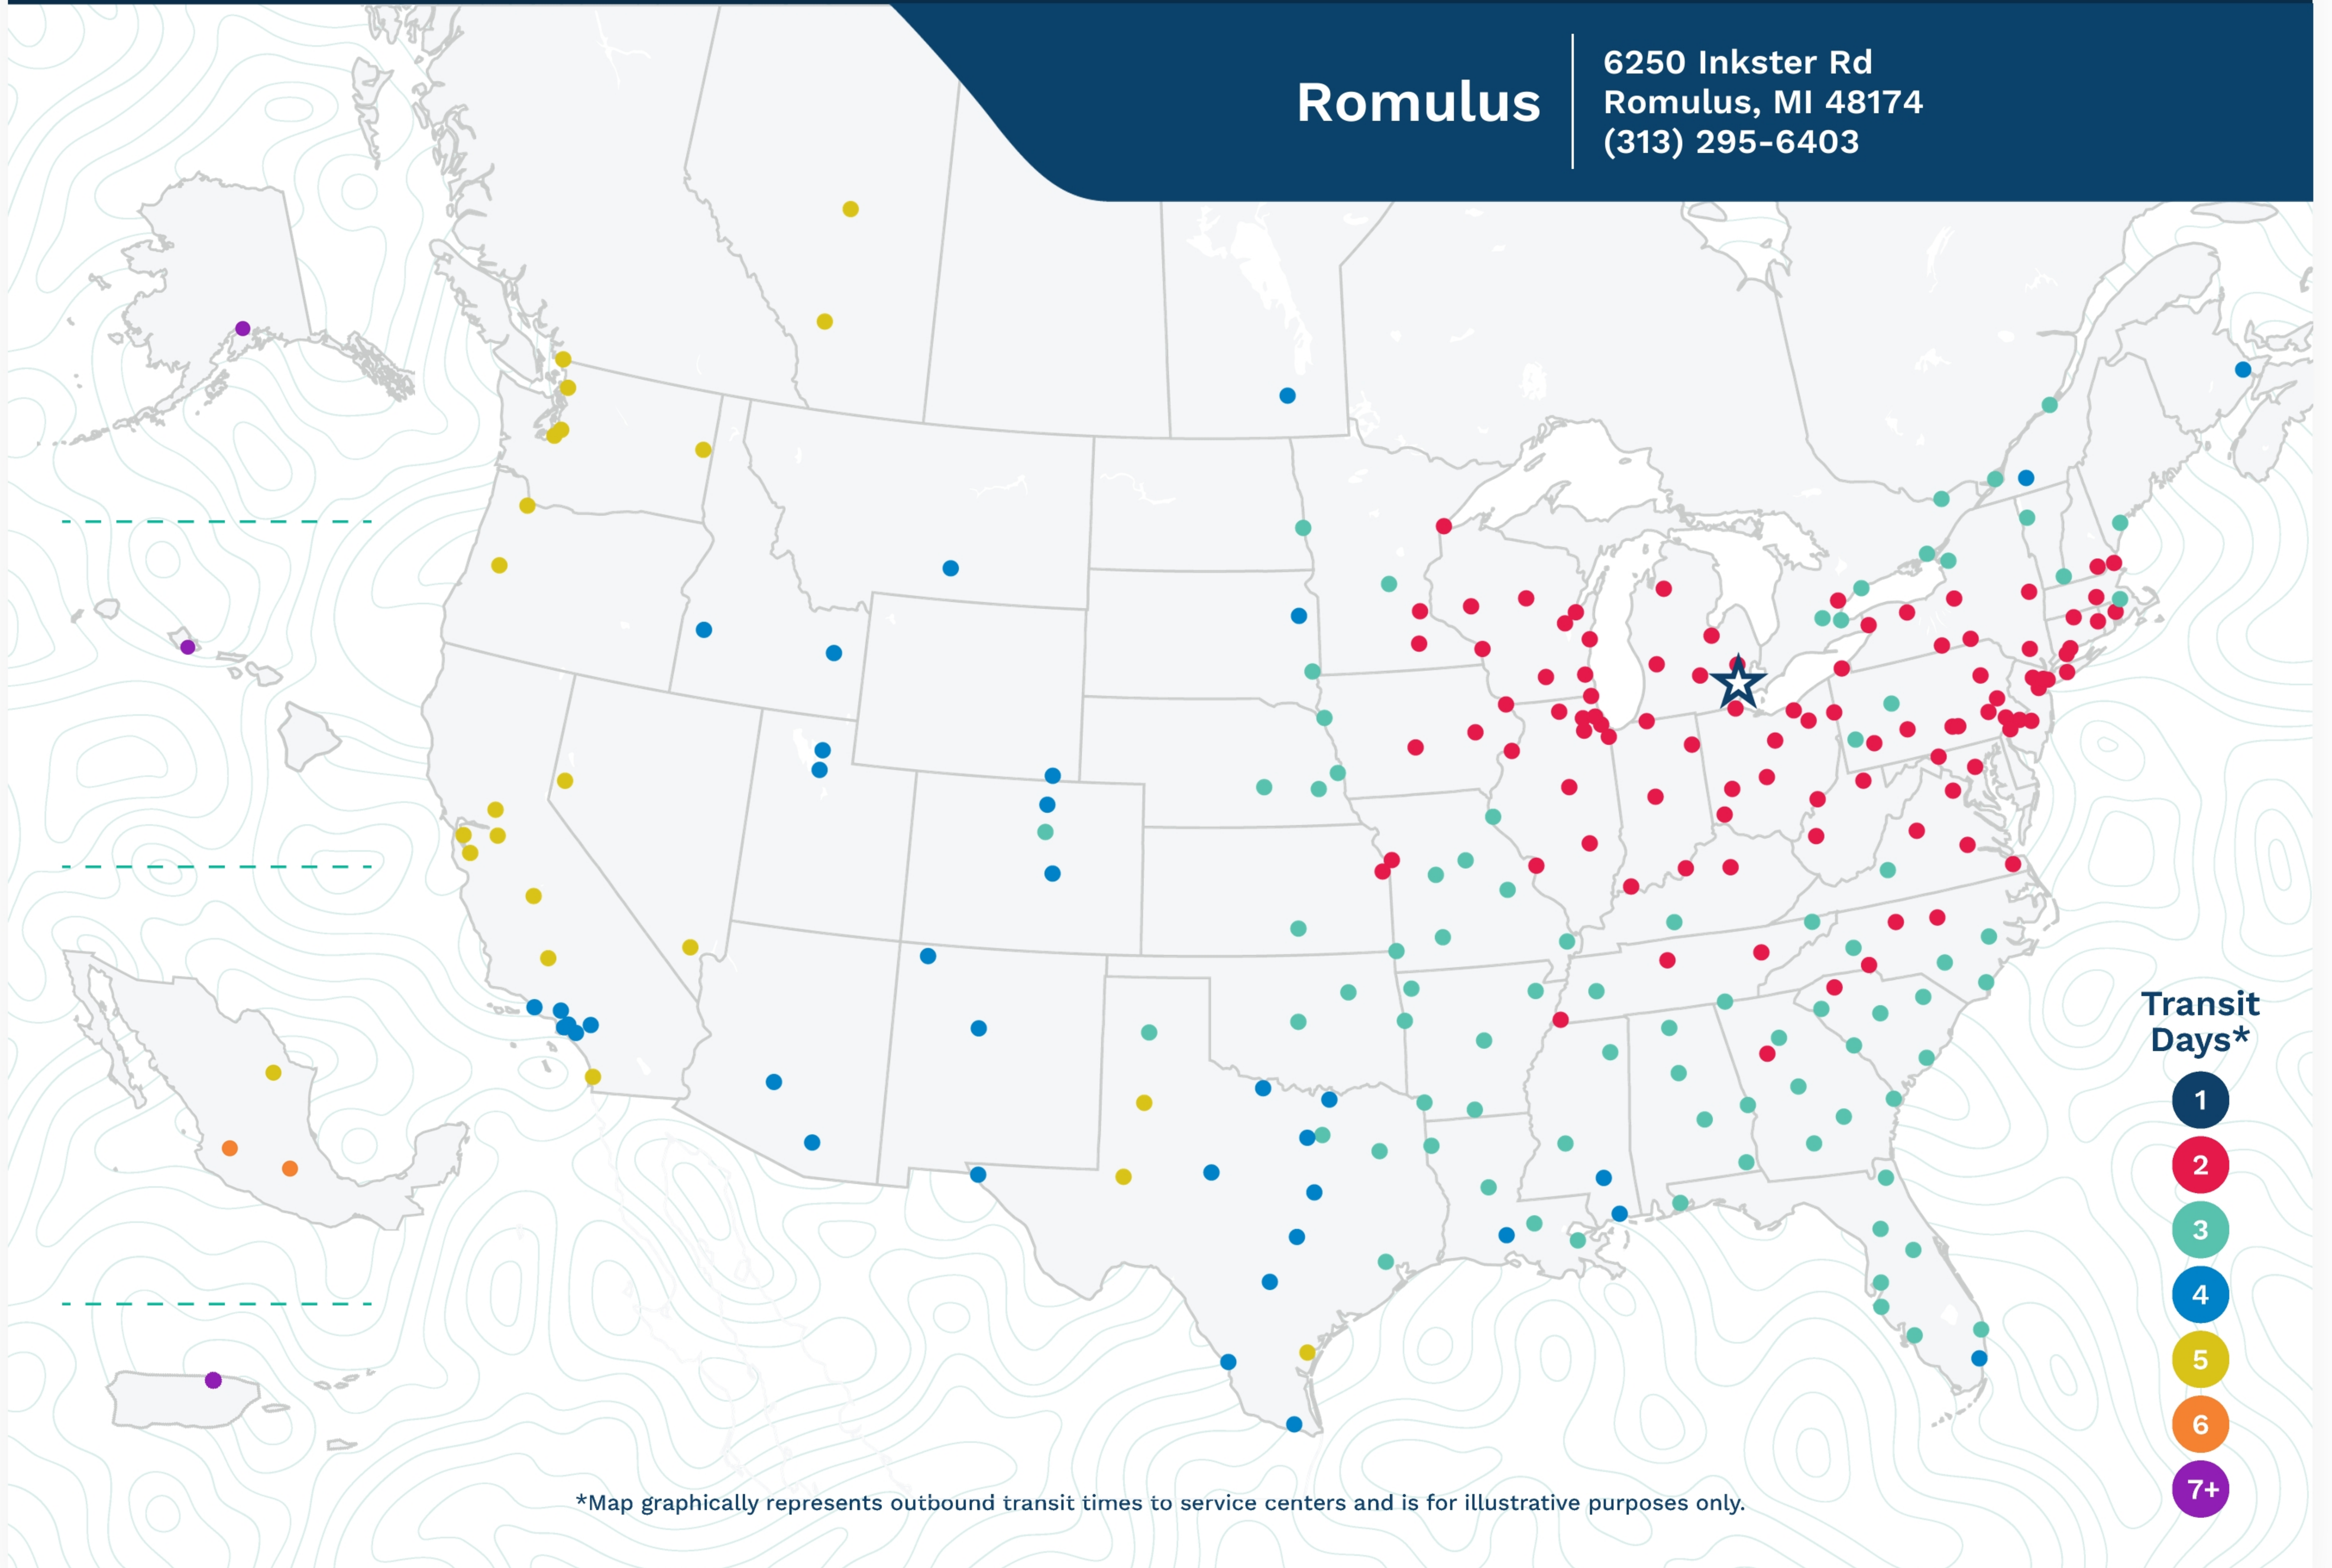

# Advertised Transit Times

via the ABF Freight® Network

## Romulus

6250 Inkster Rd  
Romulus, MI 48174  
(313) 295-6403

Transit Days\*

- 1
- 2
- 3
- 4
- 5
- 6
- 7+

\*Map graphically represents outbound transit times to service centers and is for illustrative purposes only.