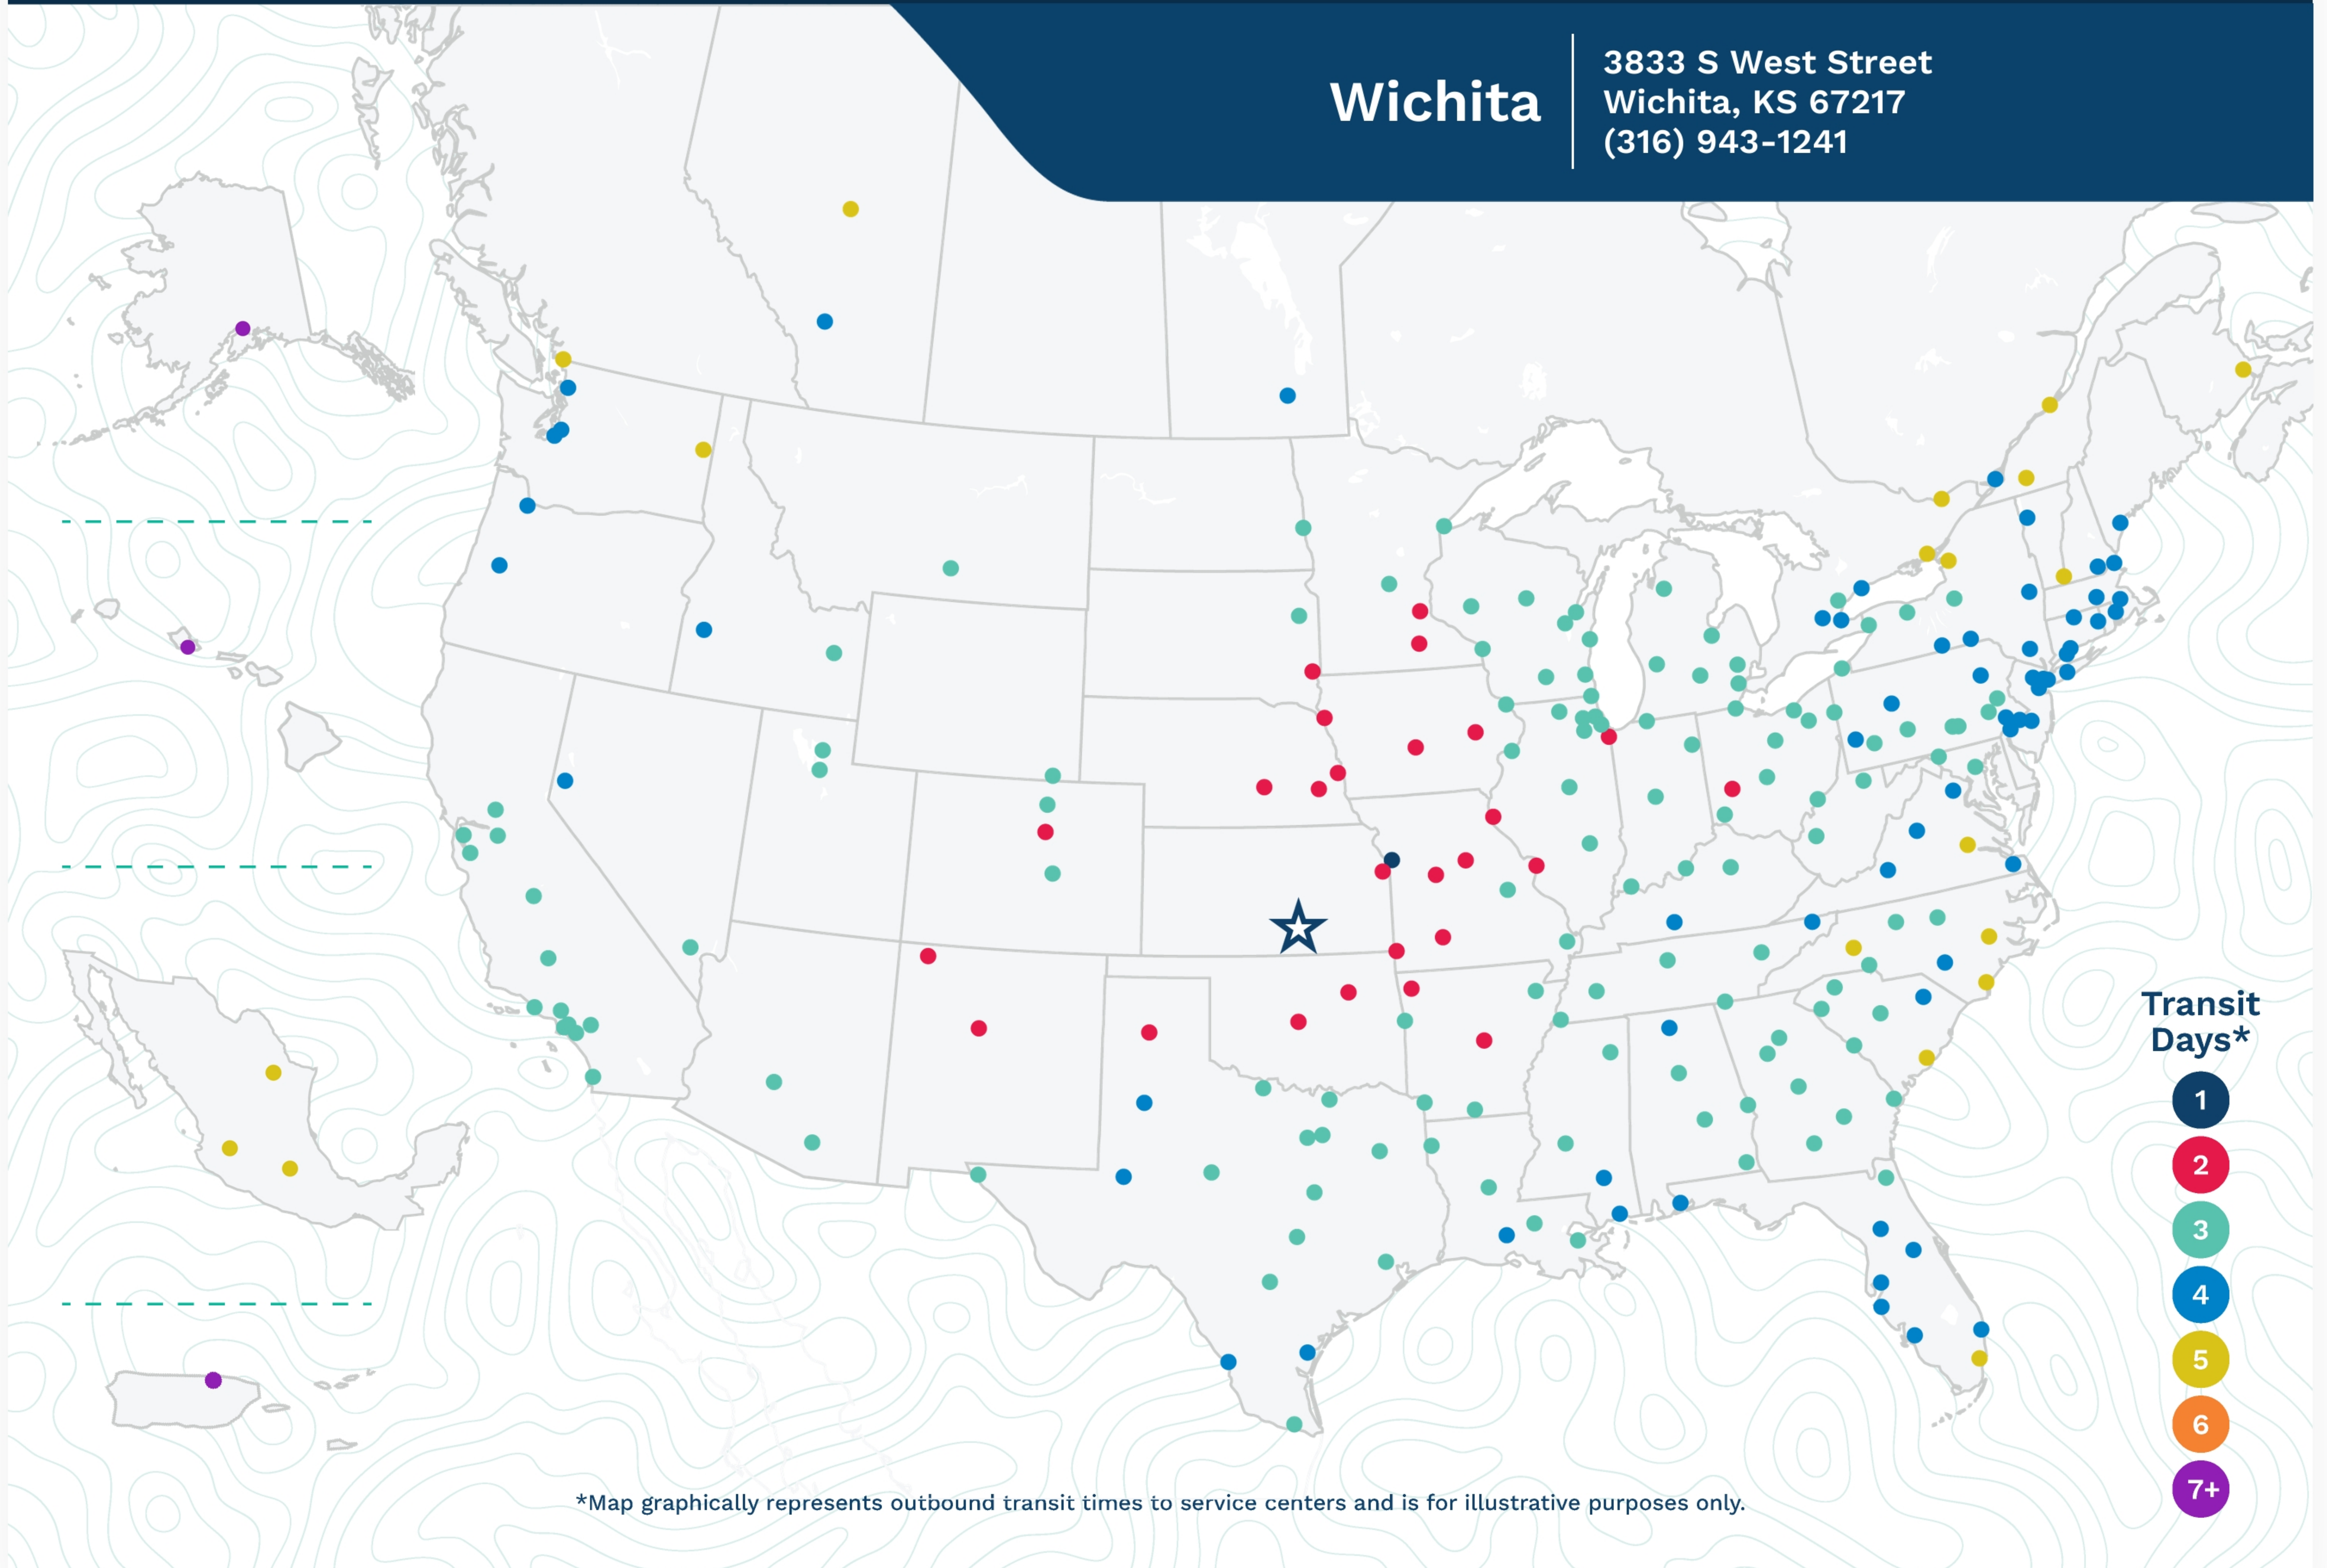

**Wichita**

3833 S West Street  
Wichita, KS 67217  
(316) 943-1241

\*Map graphically represents outbound transit times to service centers and is for illustrative purposes only.