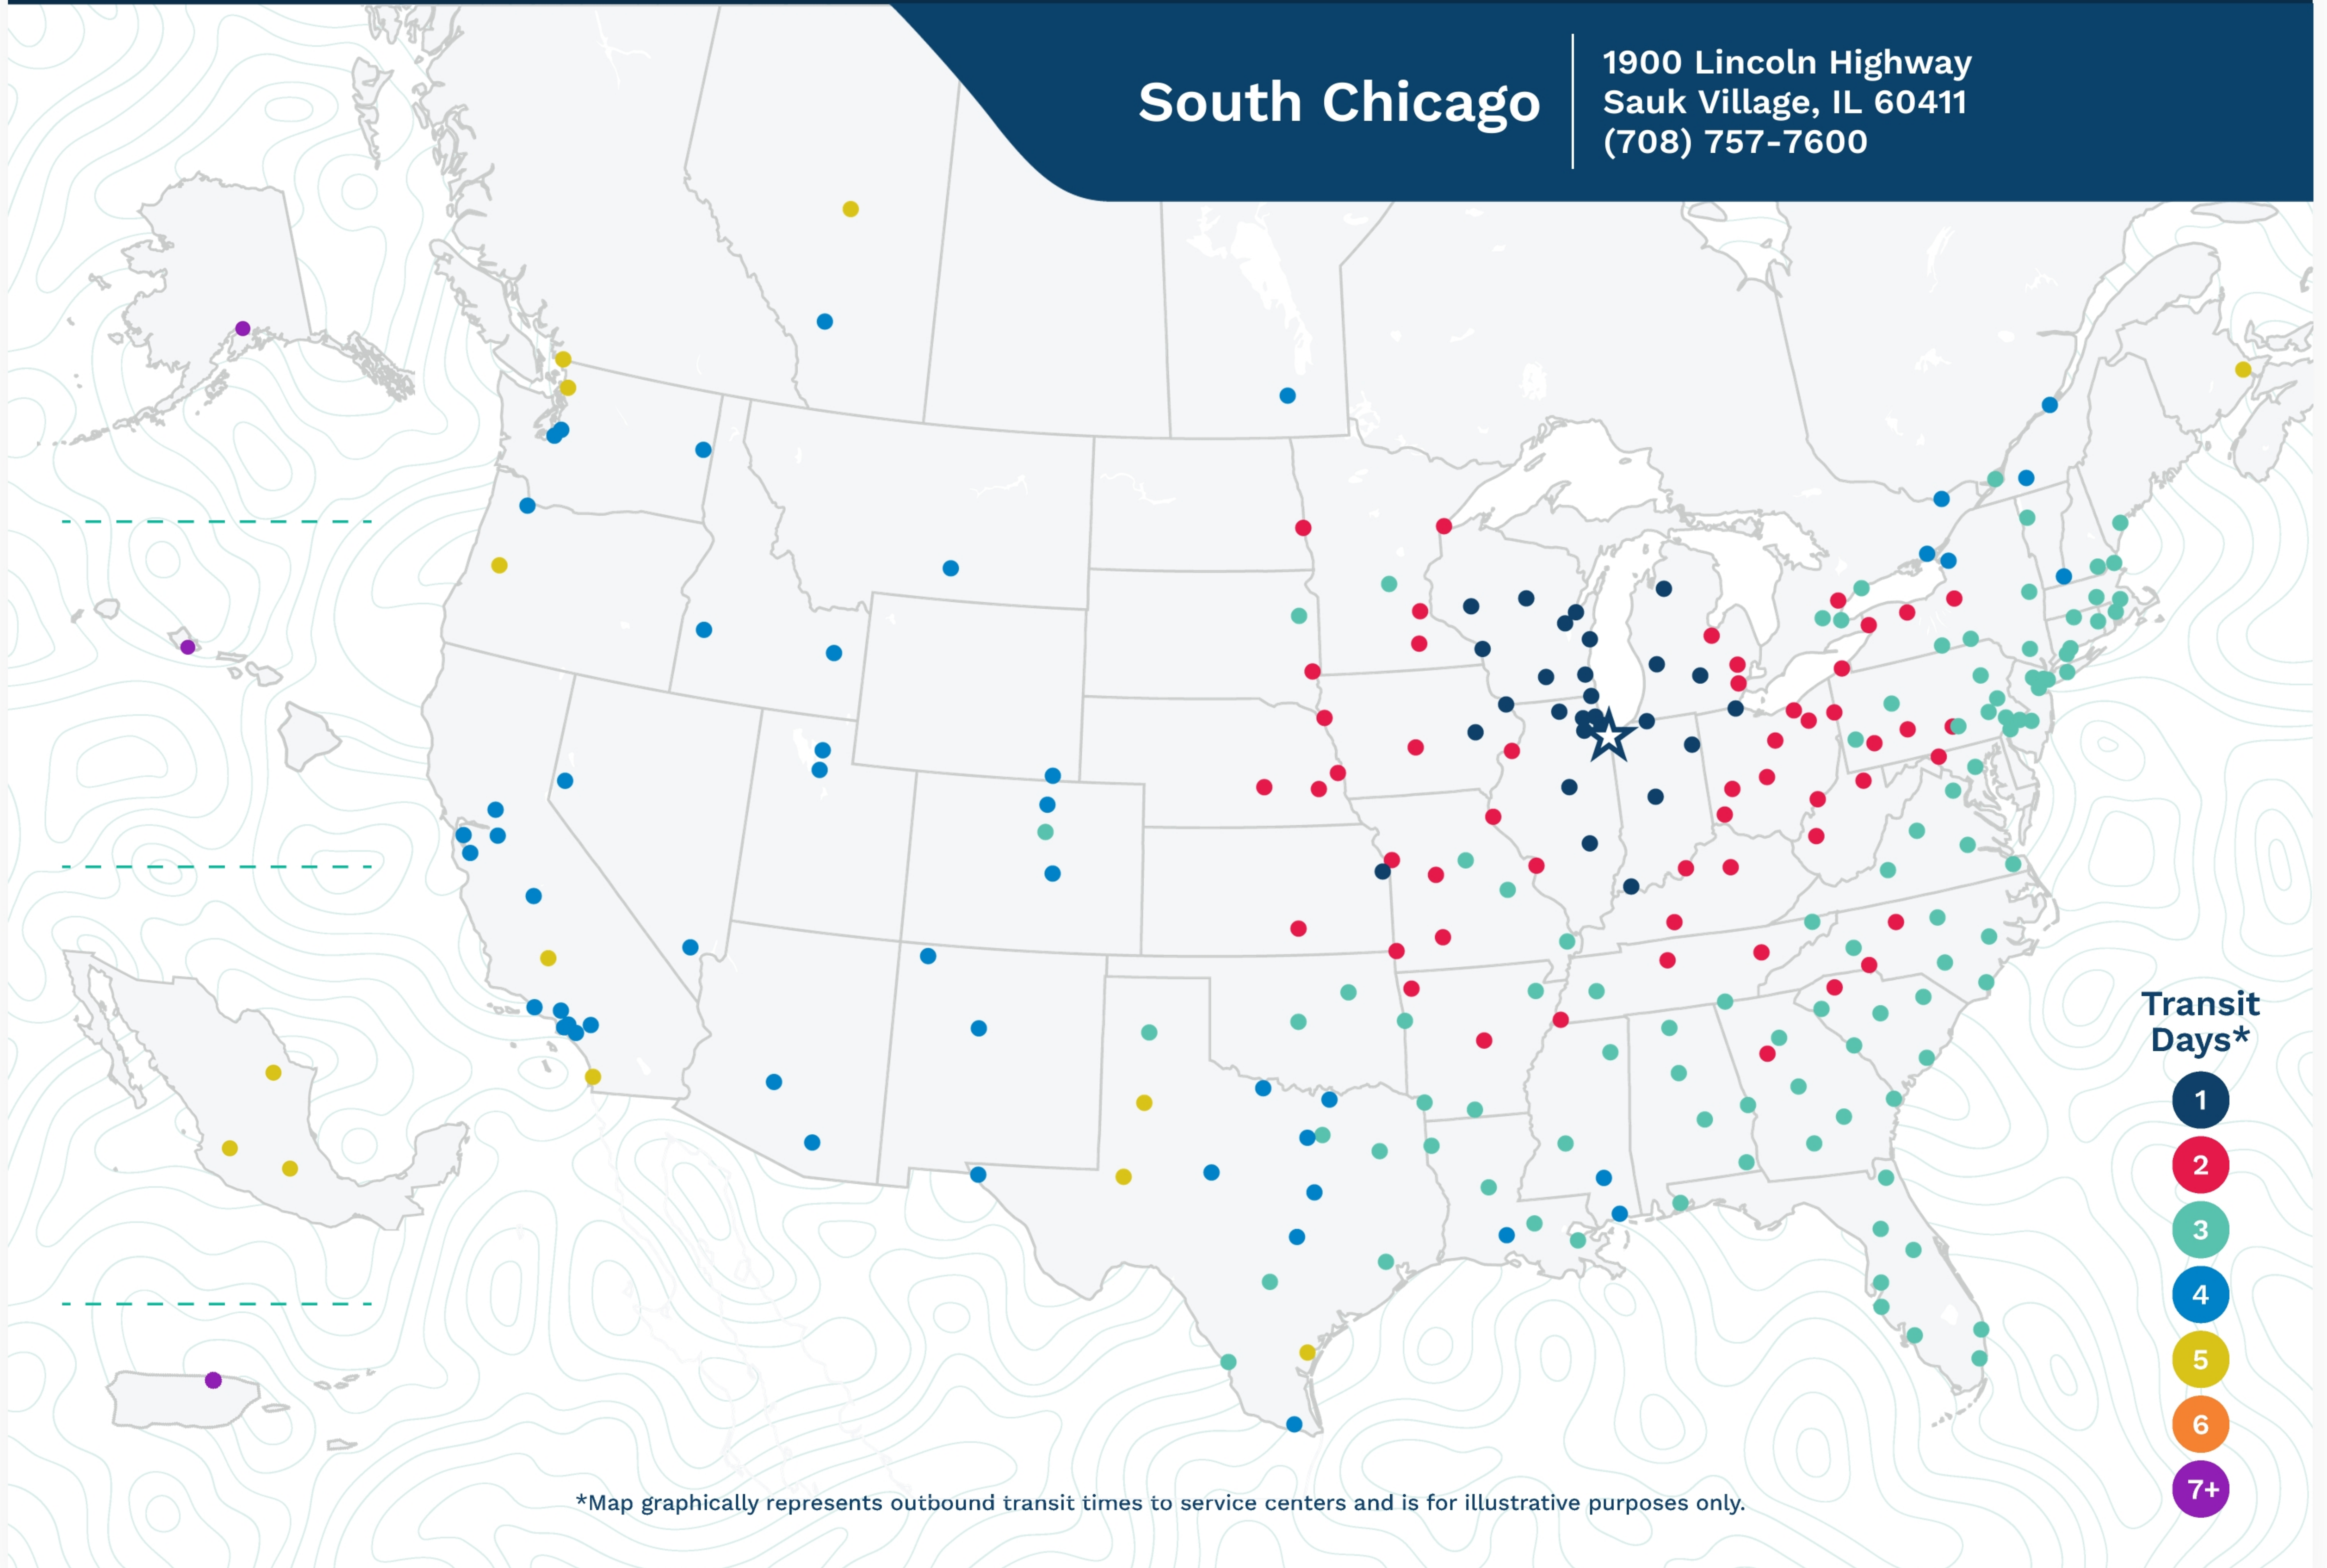

Advertised Transit Times

via the ABF Freight® Network

South Chicago

1900 Lincoln Highway
Sauk Village, IL 60411
(708) 757-7600

*Map graphically represents outbound transit times to service centers and is for illustrative purposes only.