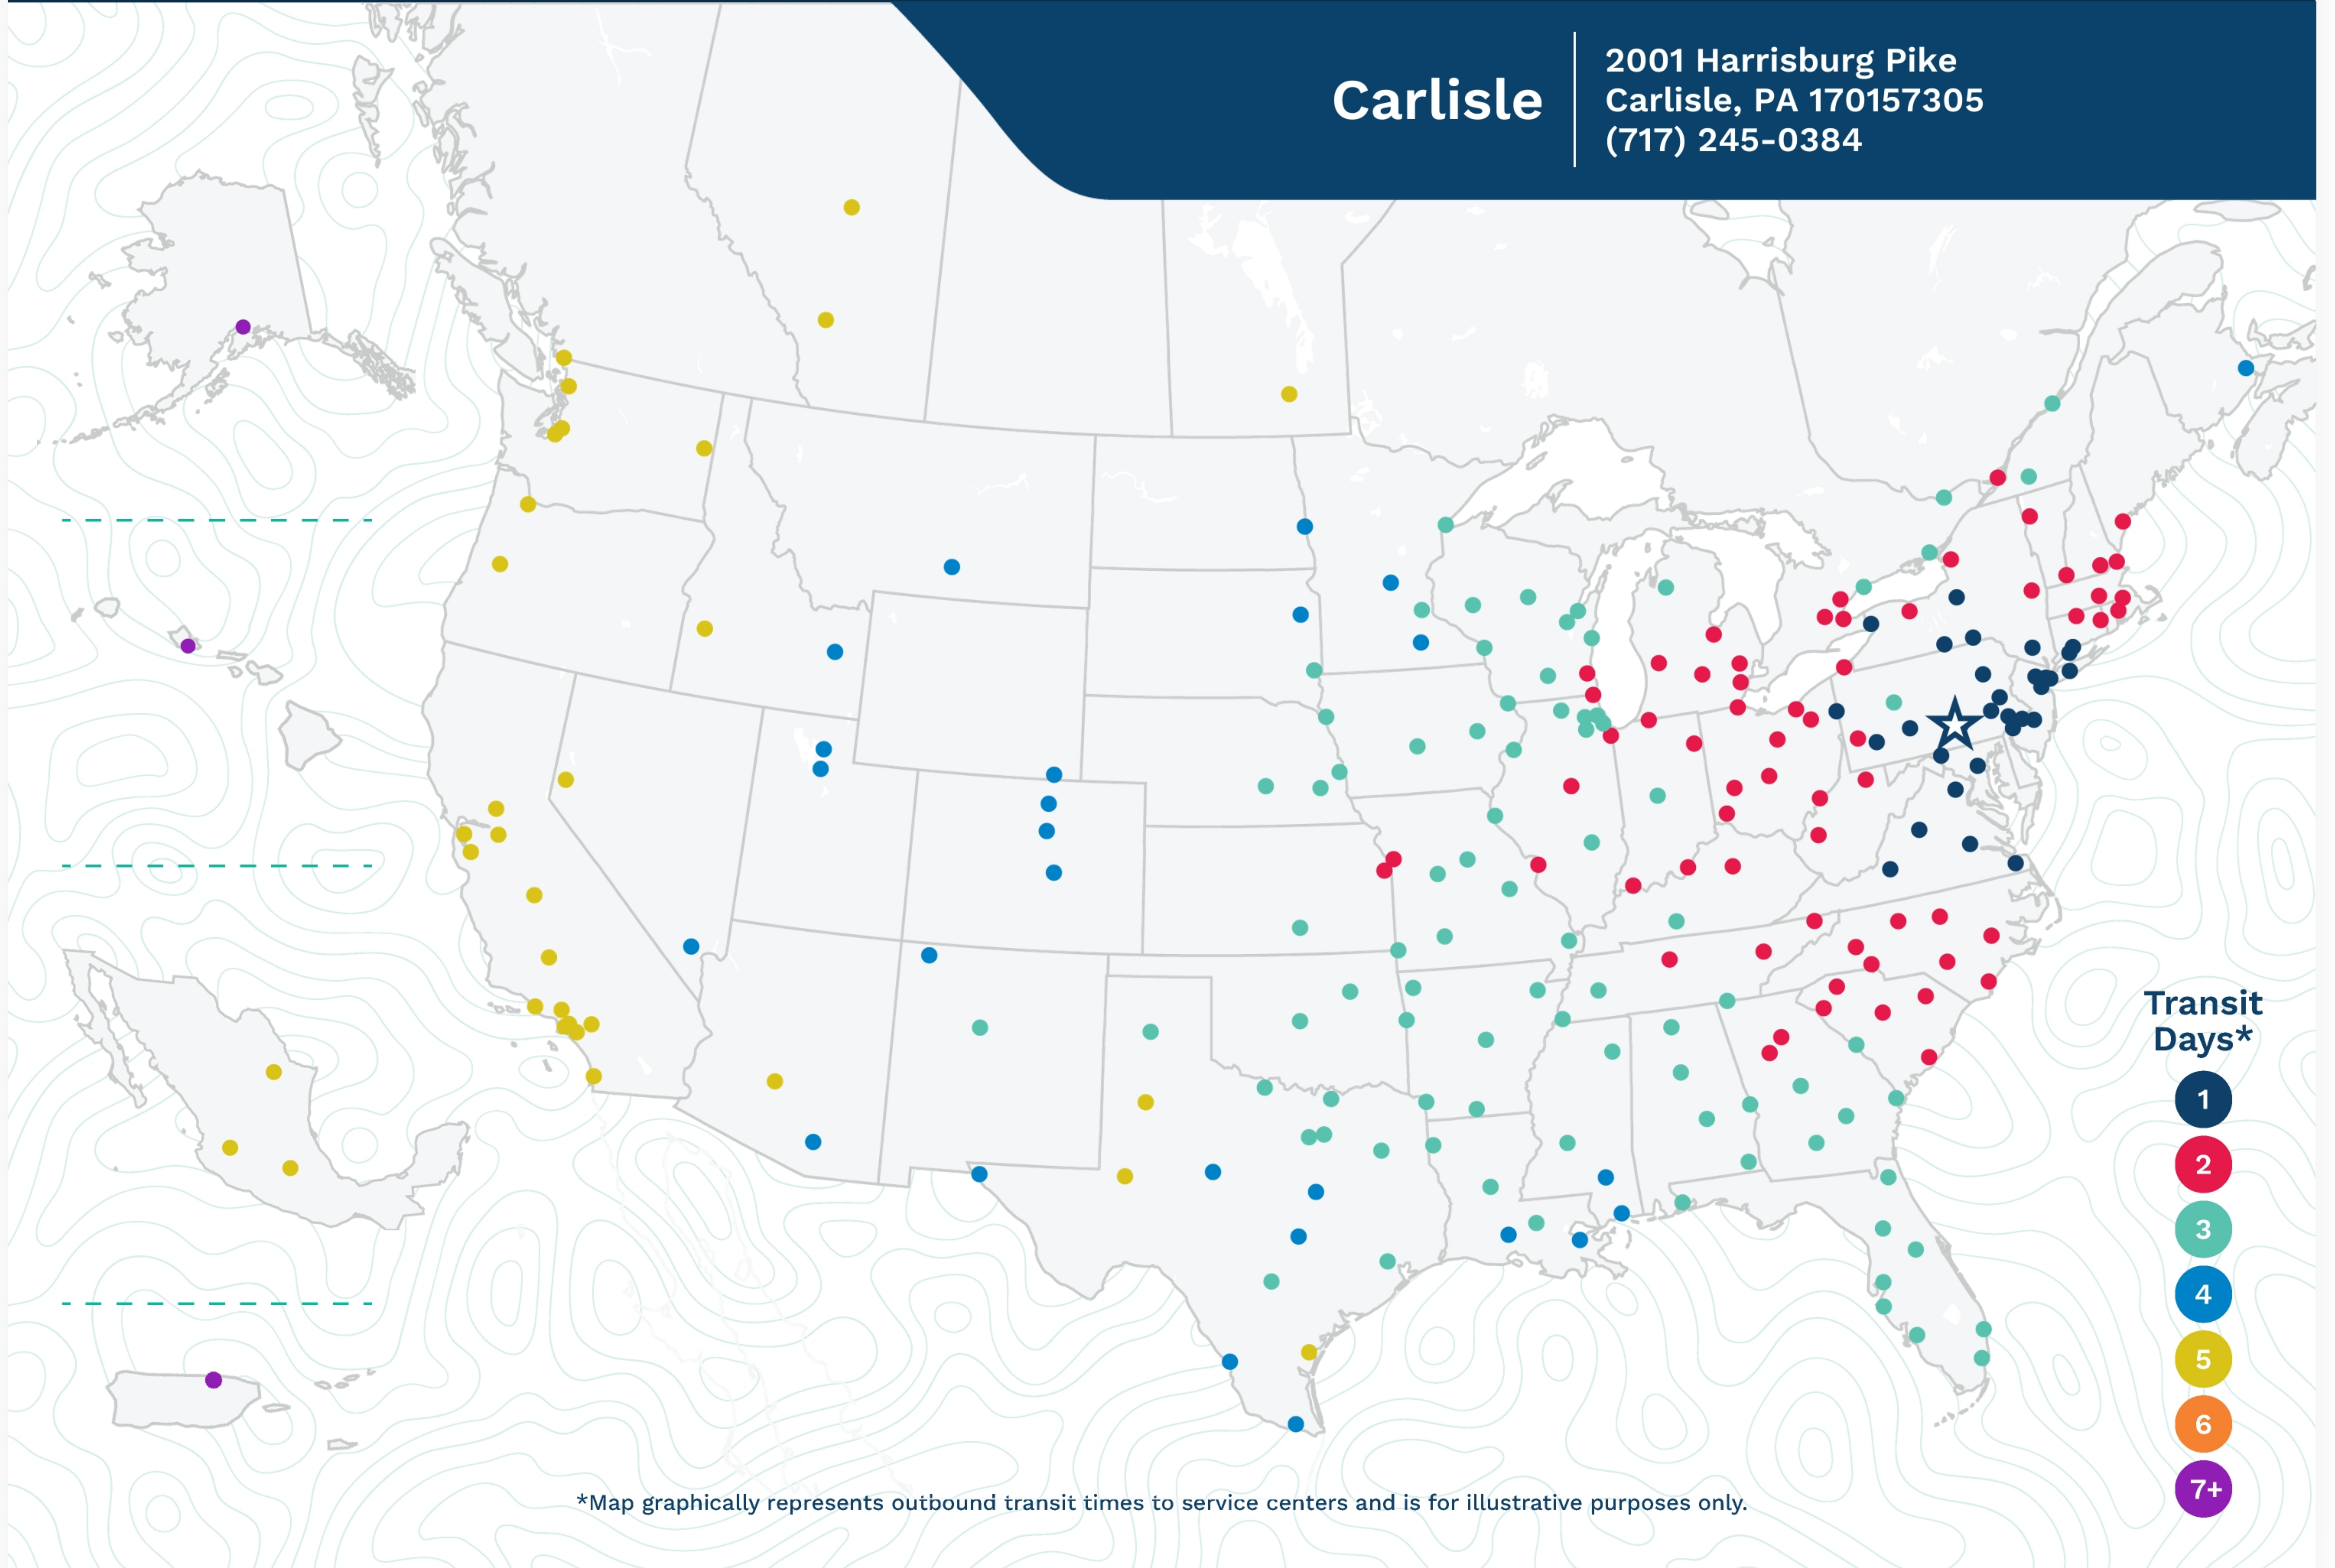

Advertised Transit Times

via the ABF Freight® Network

Carlisle

2001 Harrisburg Pike
Carlisle, PA 170157305
(717) 245-0384

*Map graphically represents outbound transit times to service centers and is for illustrative purposes only.