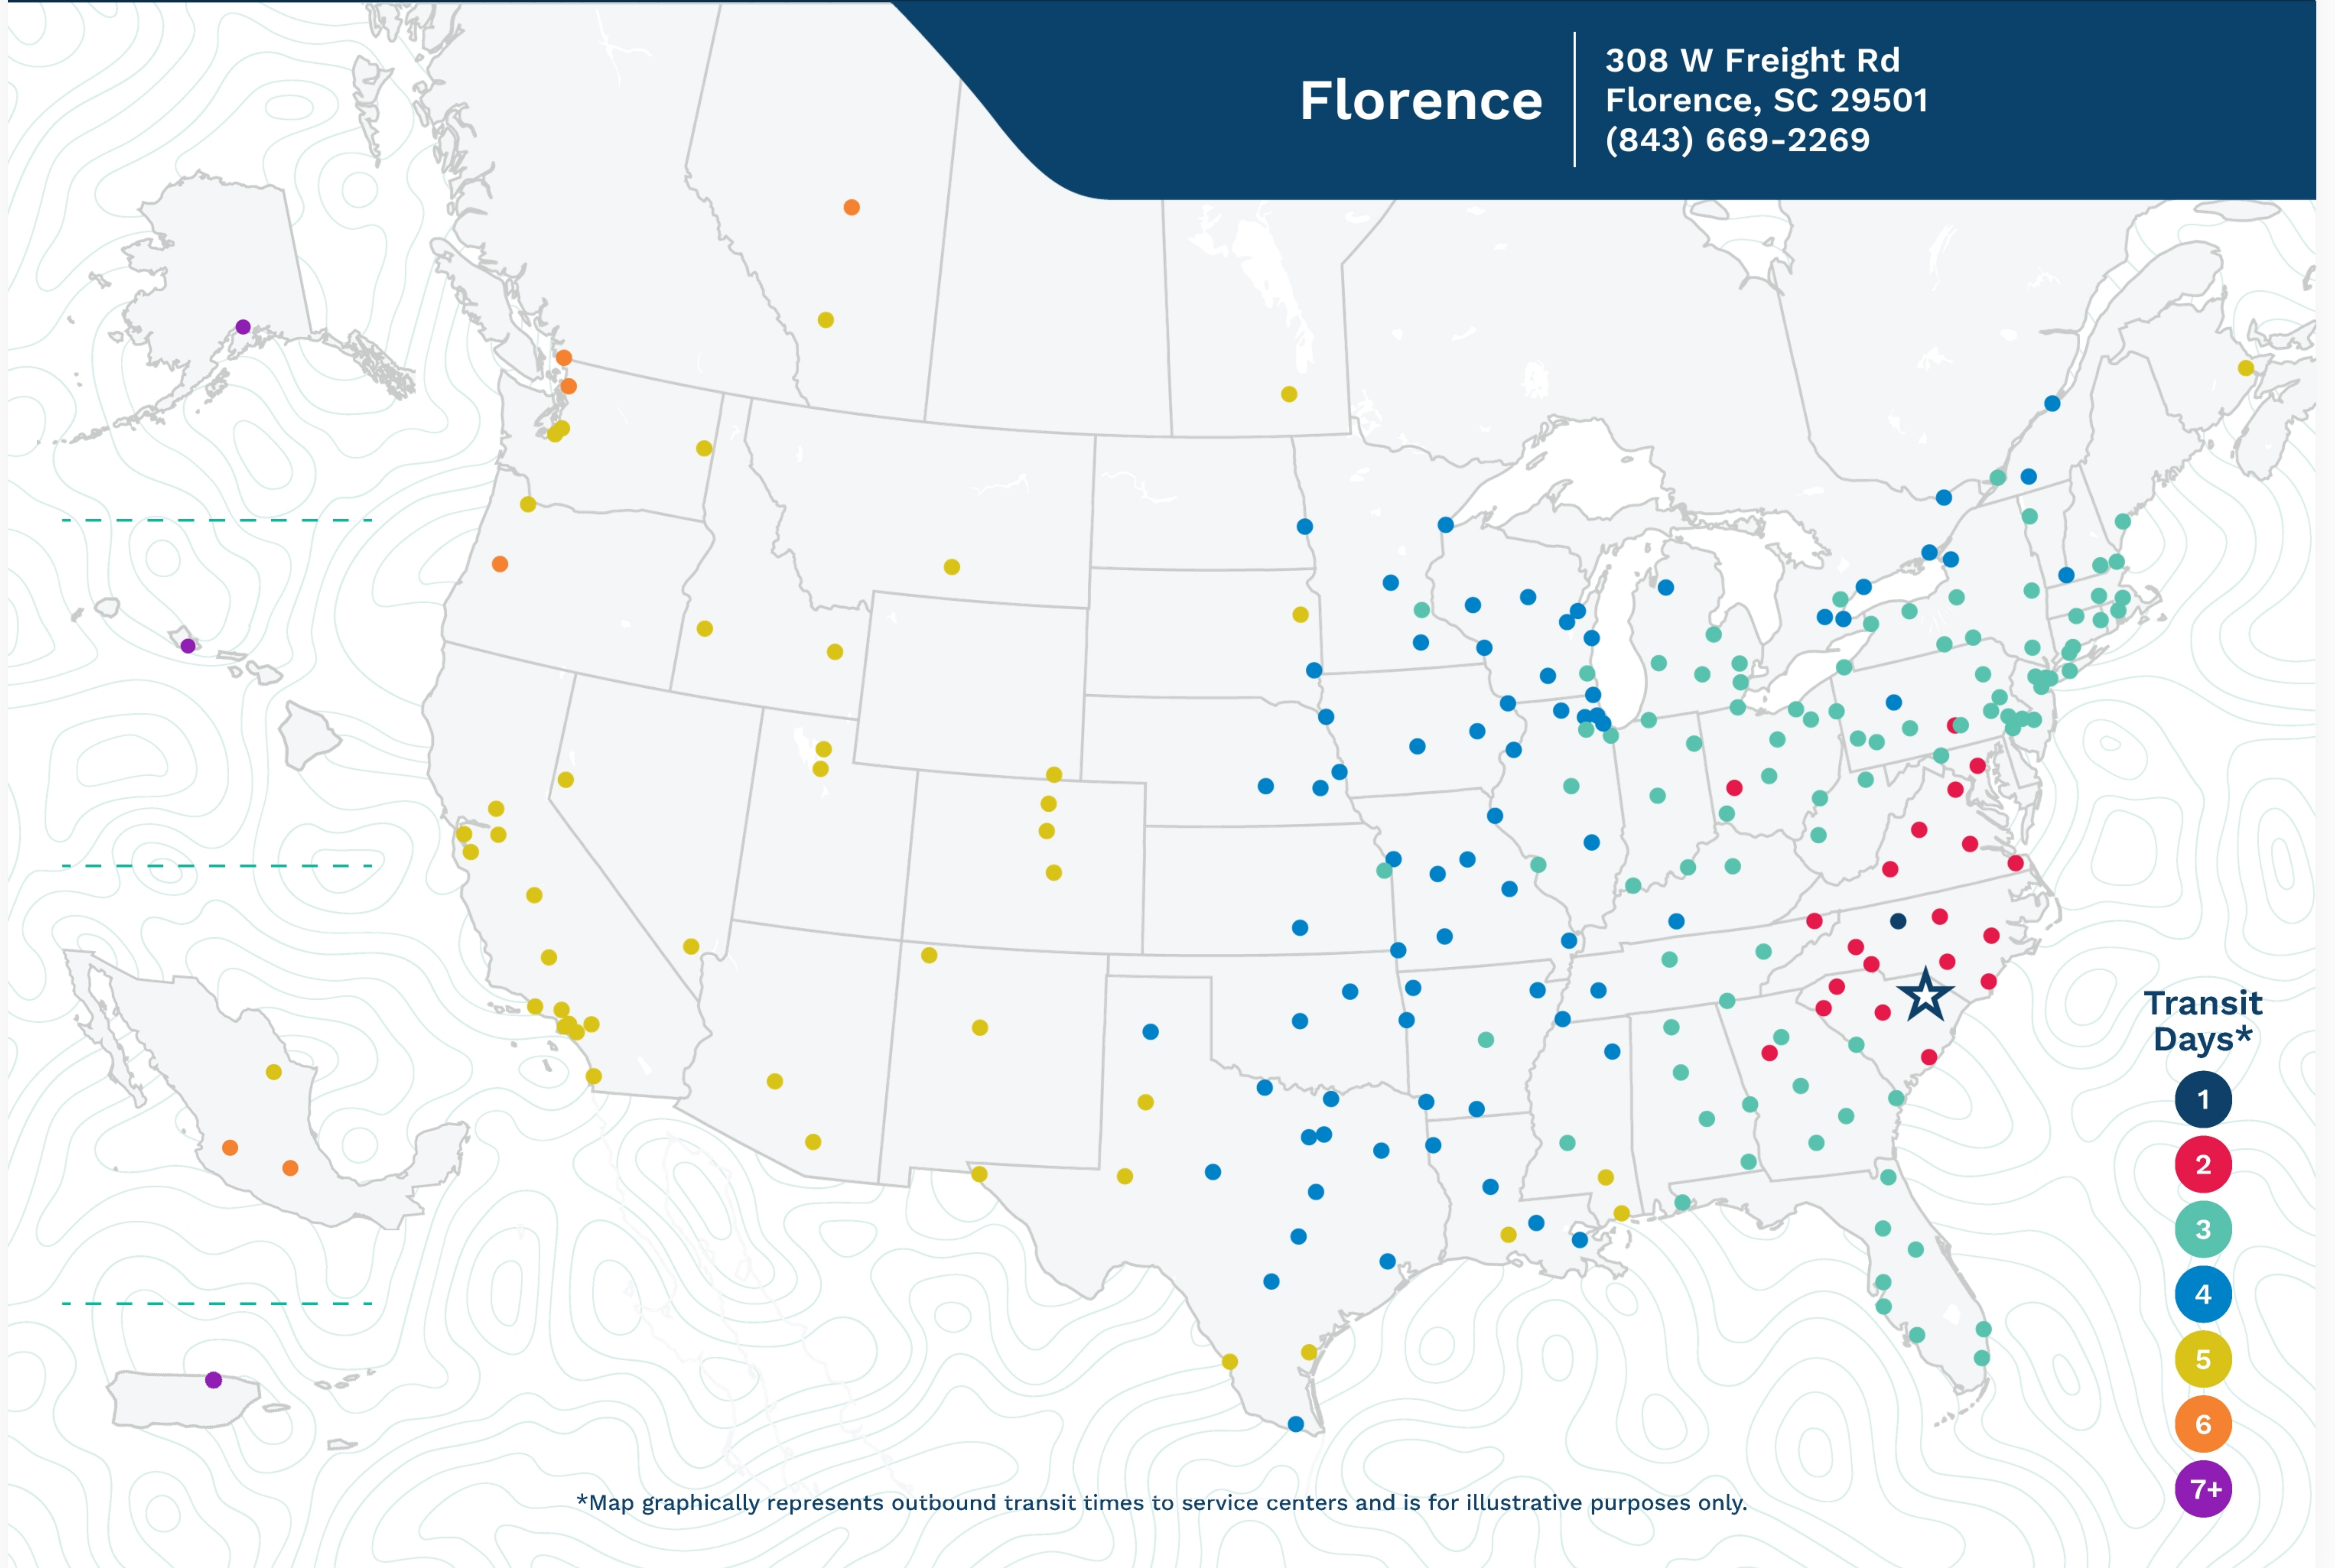

Florence

308 W Freight Rd
Florence, SC 29501
(843) 669-2269

*Map graphically represents outbound transit times to service centers and is for illustrative purposes only.