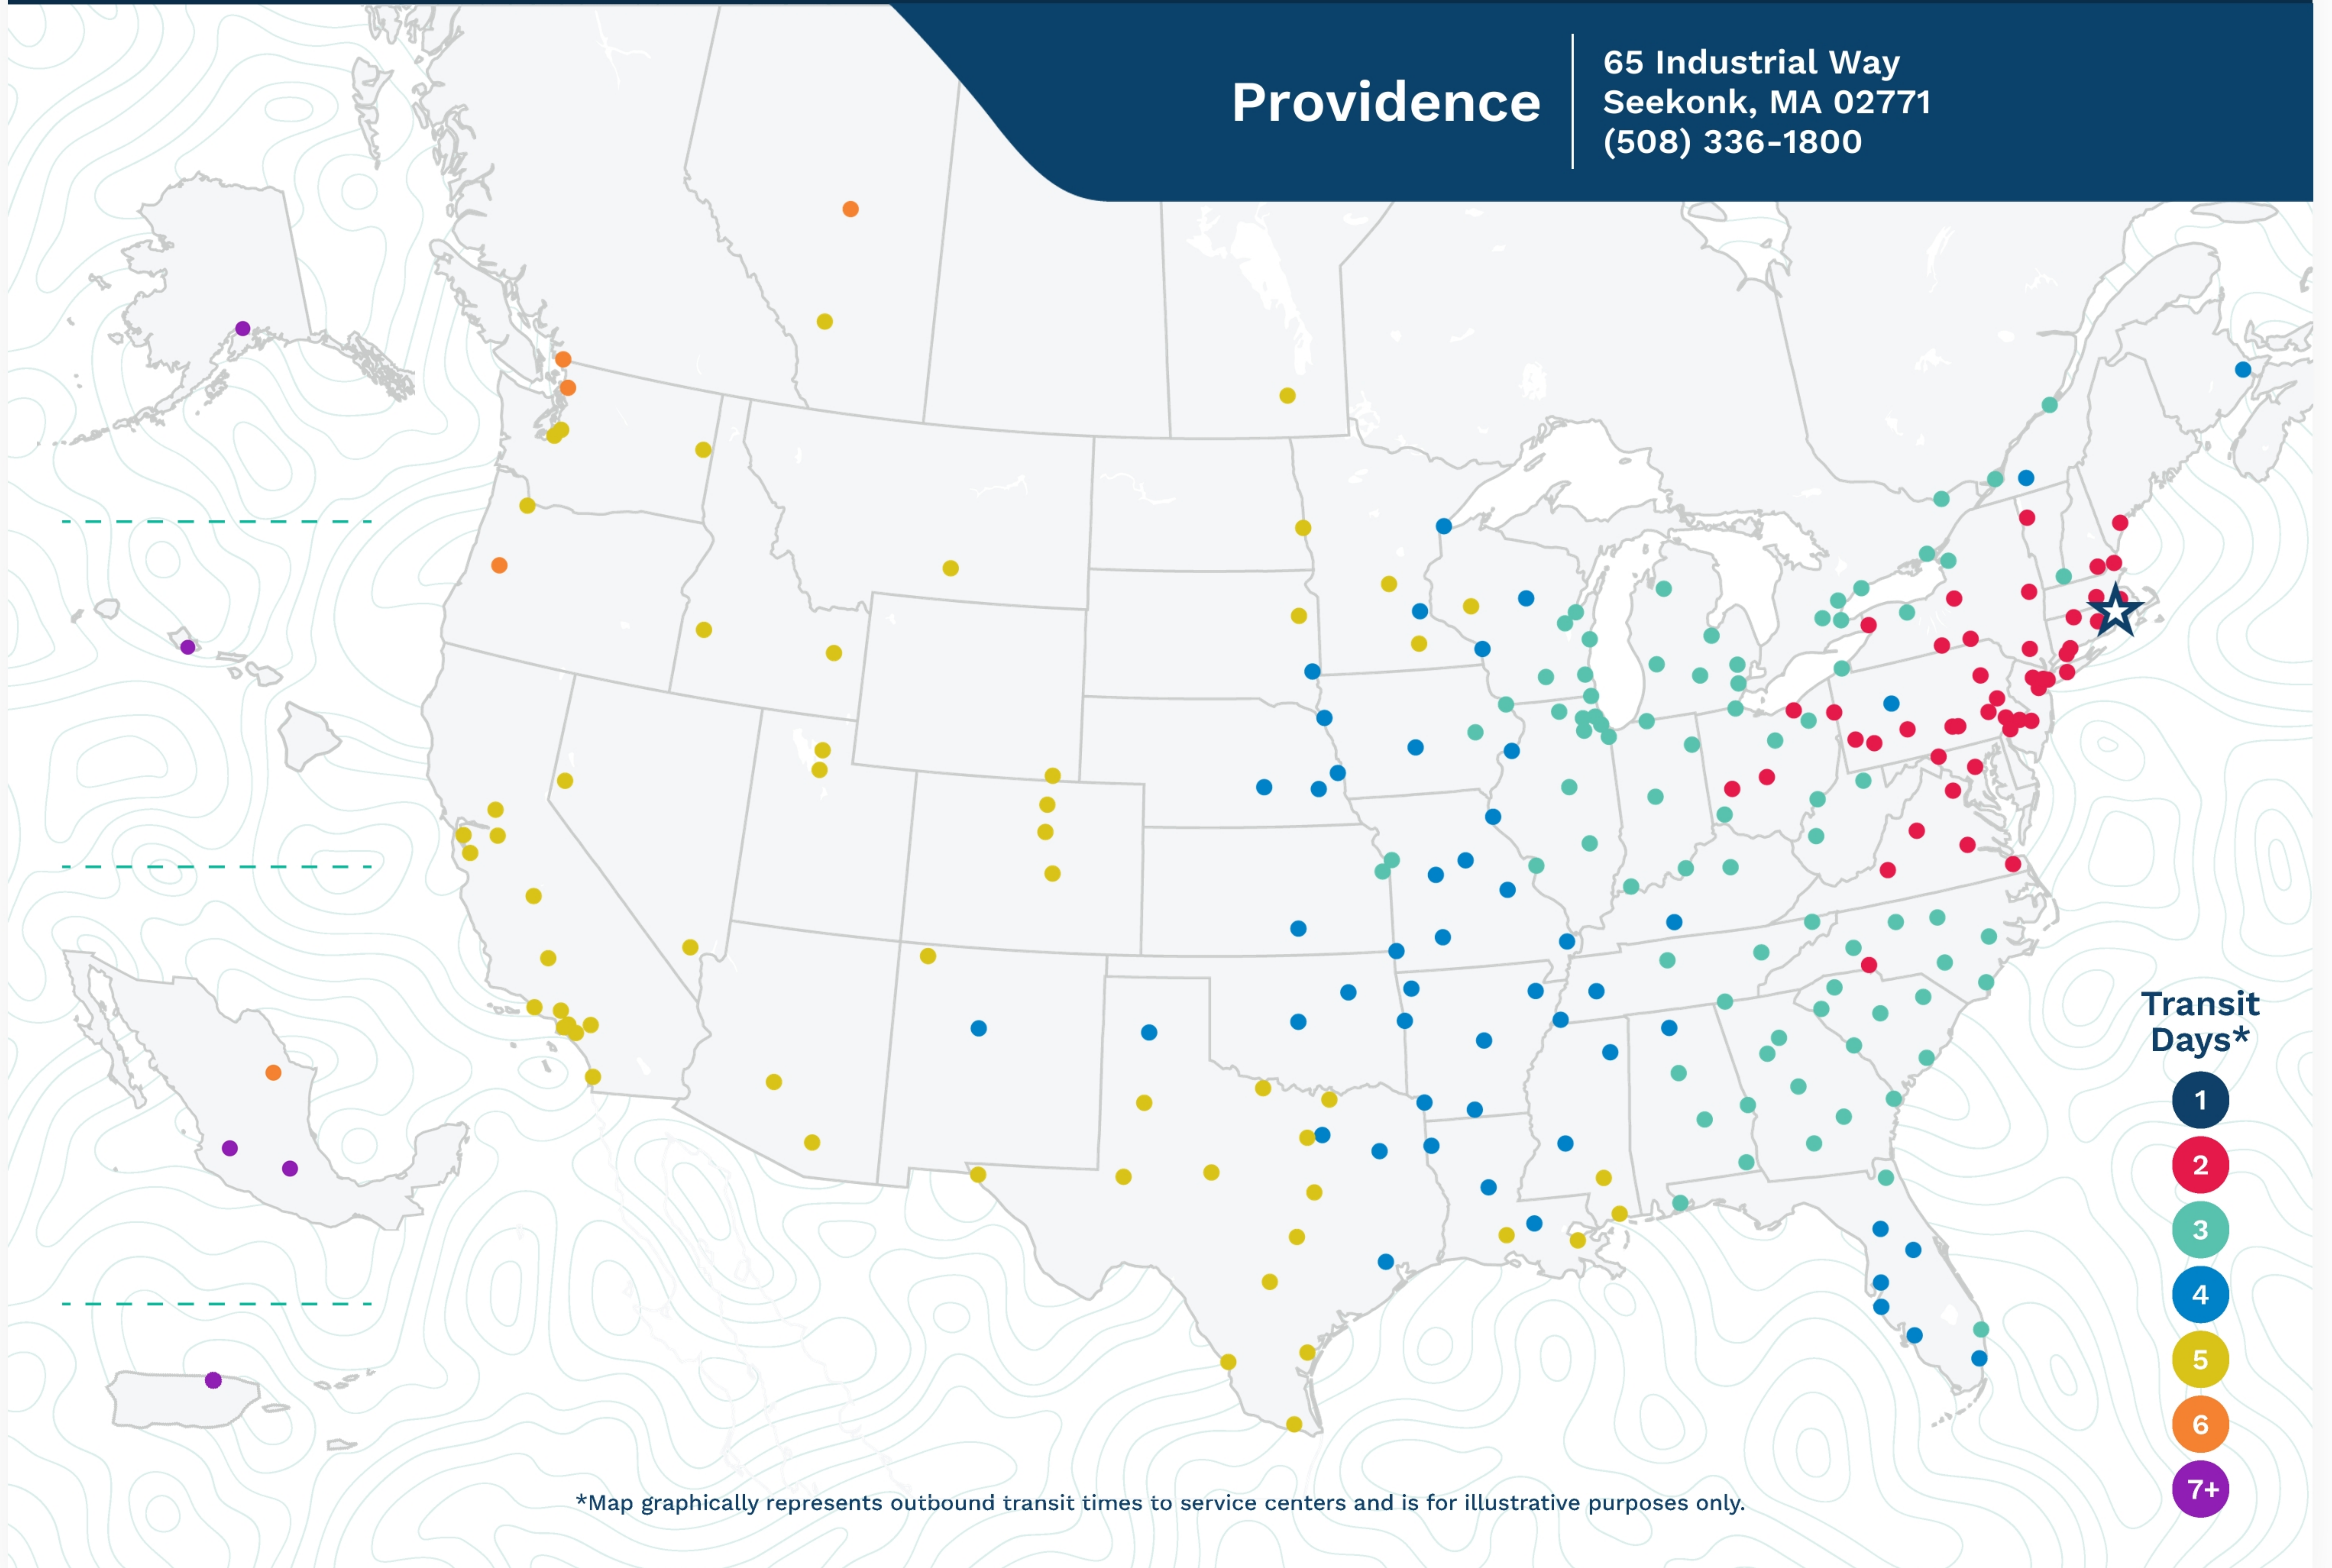

Providence

65 Industrial Way
Seekonk, MA 02771
(508) 336-1800

*Map graphically represents outbound transit times to service centers and is for illustrative purposes only.