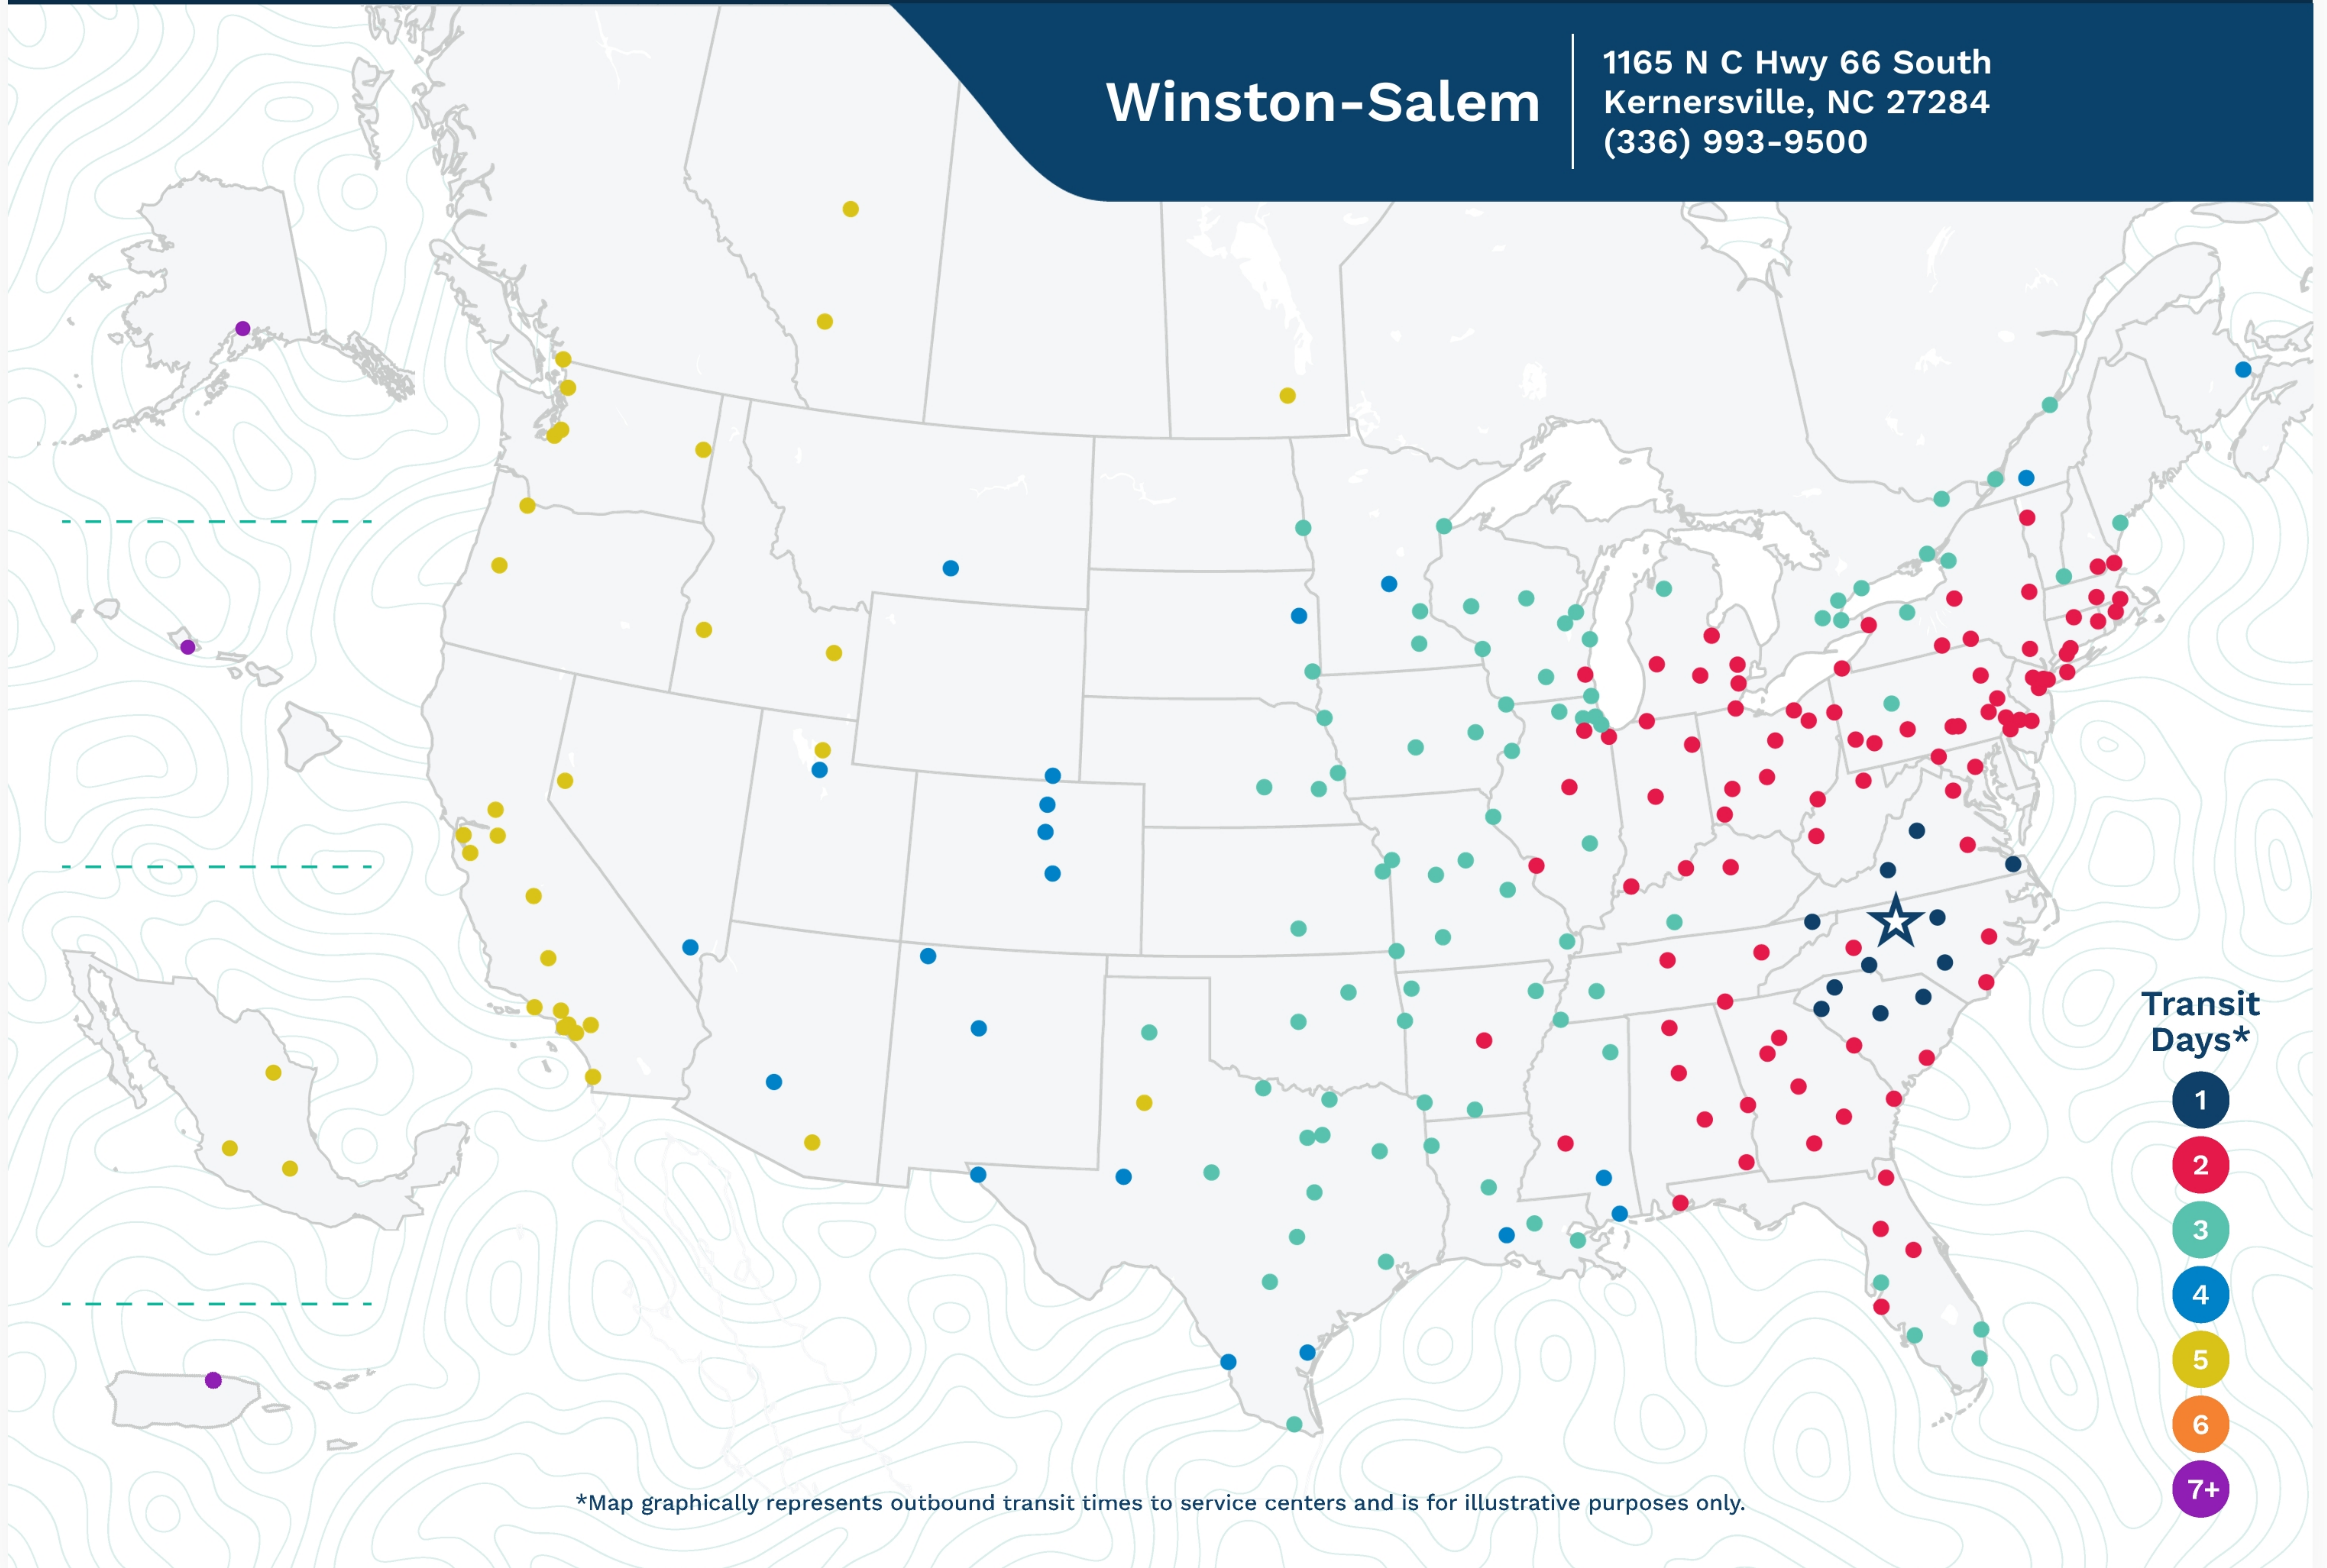

# Advertised Transit Times

via the ABF Freight® Network

## Winston-Salem

1165 N C Hwy 66 South  
Kernersville, NC 27284  
(336) 993-9500

\*Map graphically represents outbound transit times to service centers and is for illustrative purposes only.