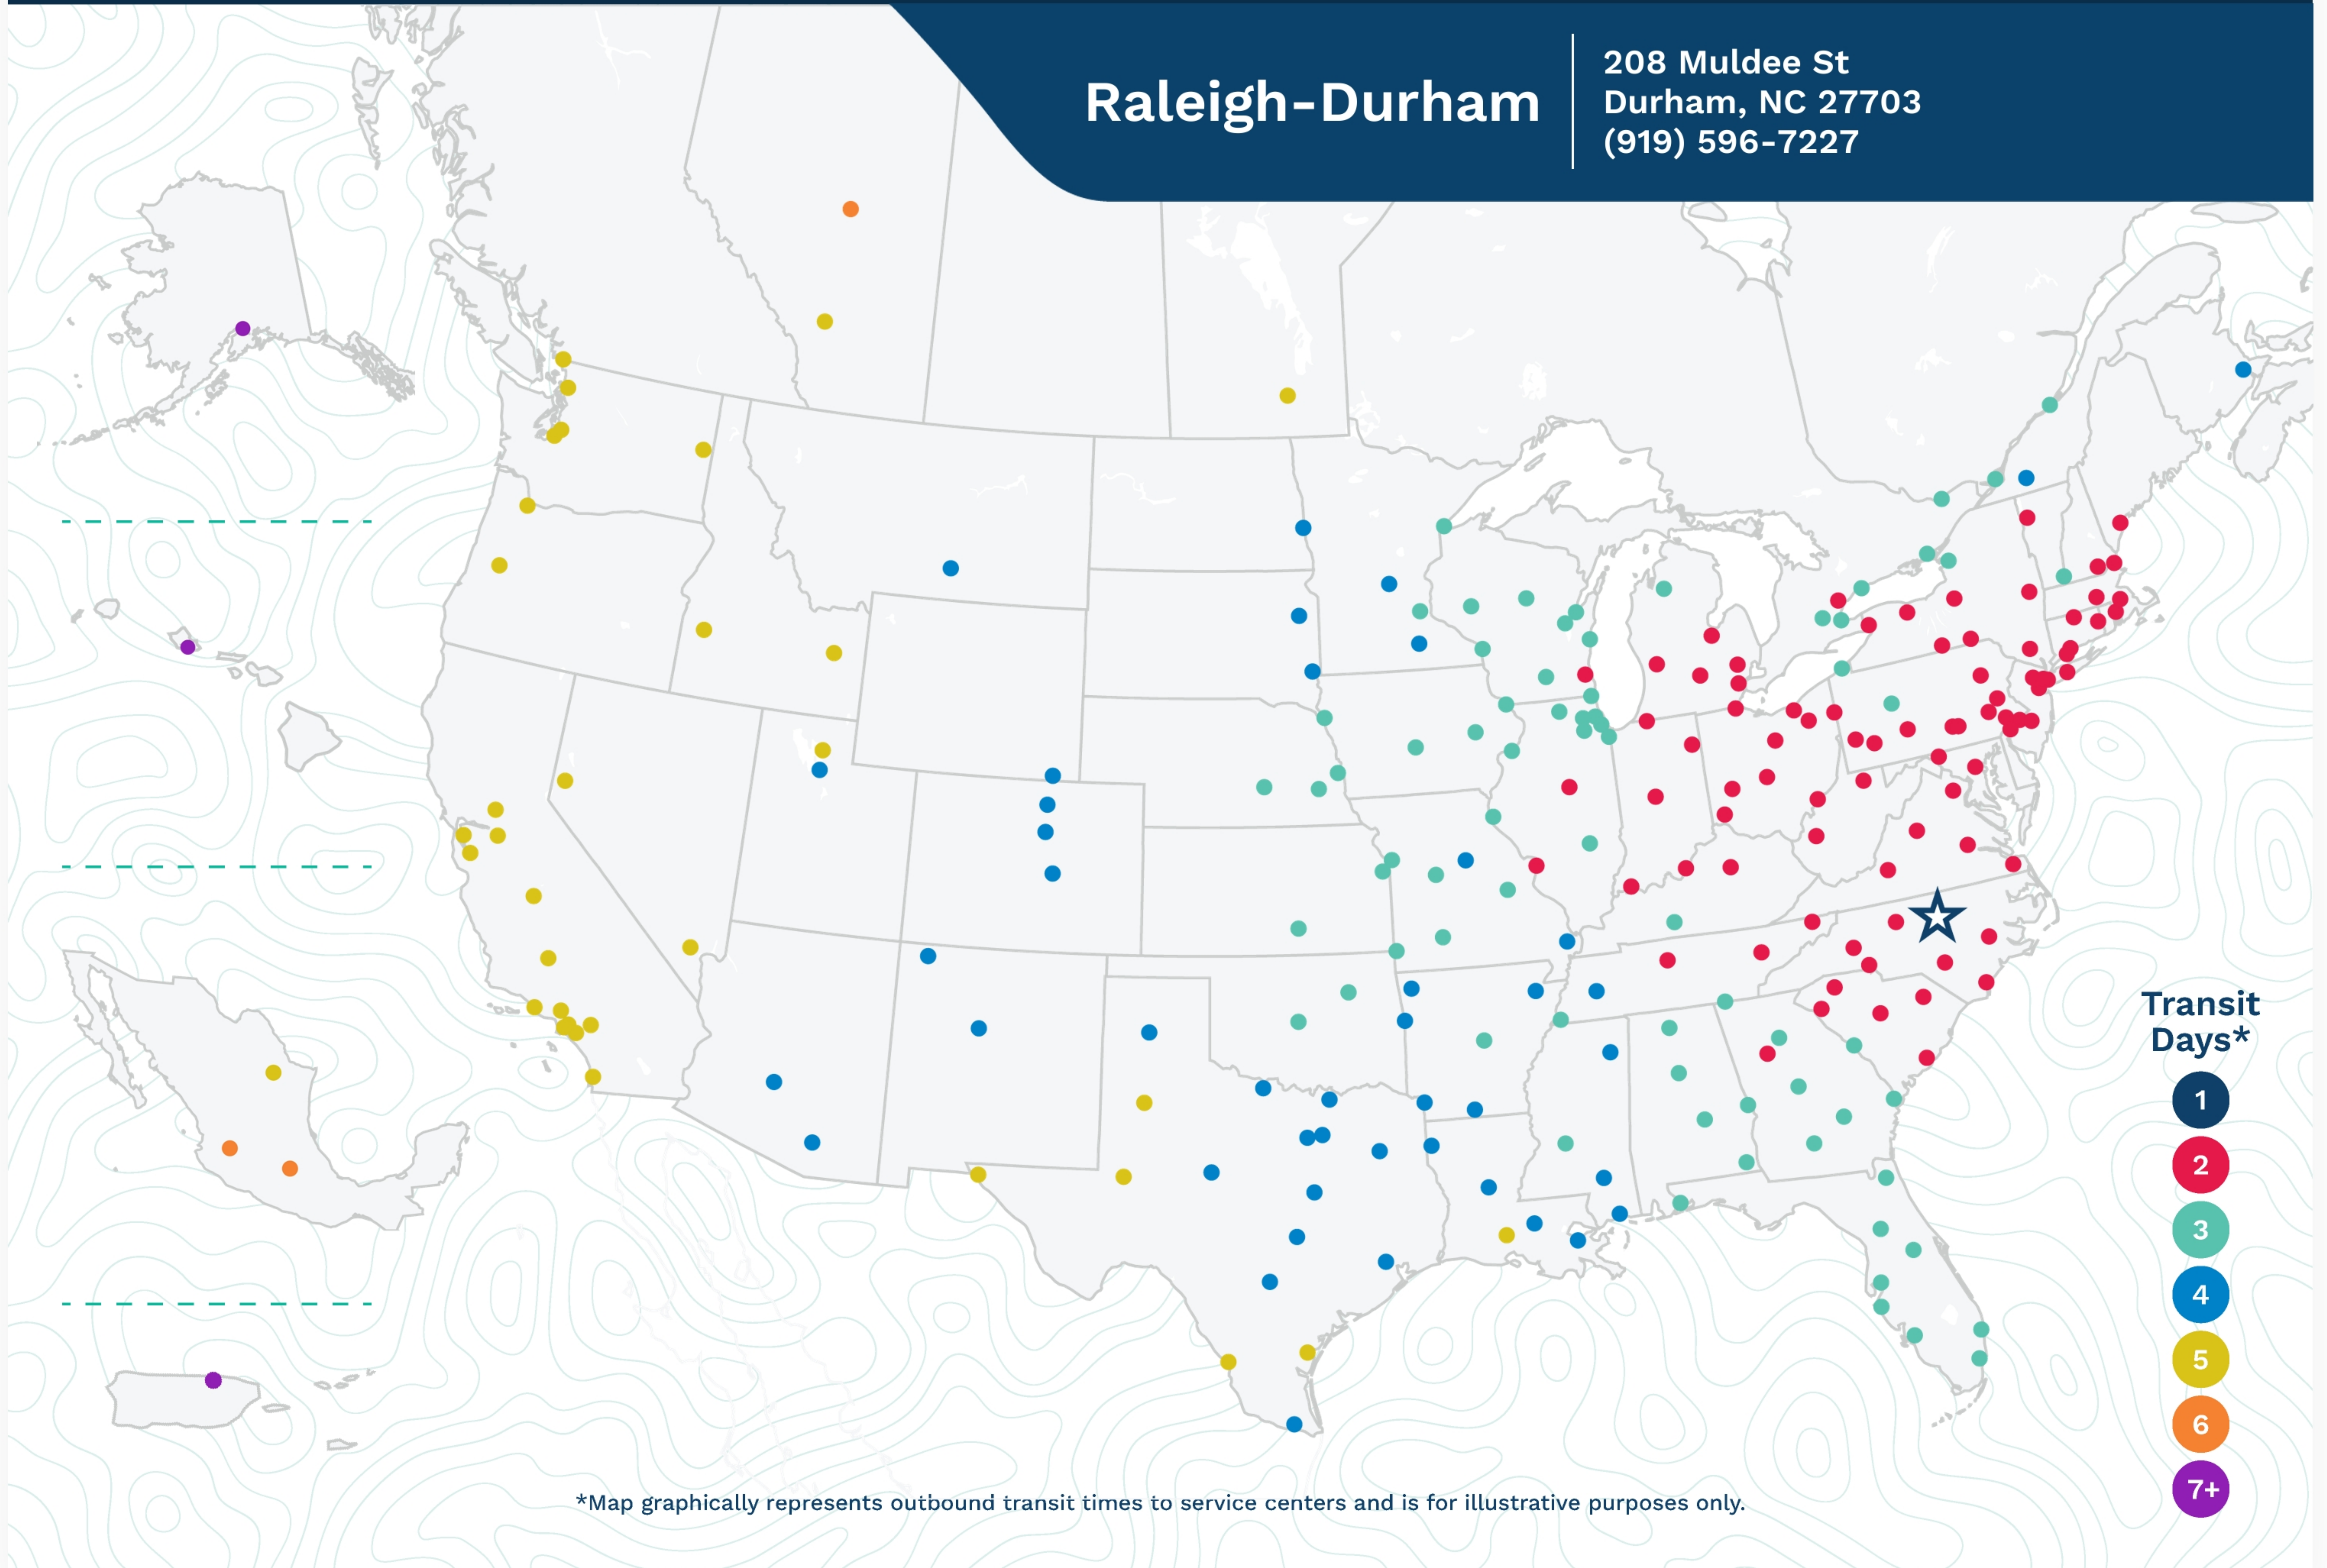

# Advertised Transit Times

via the ABF Freight® Network

## Raleigh-Durham

208 Muldee St  
Durham, NC 27703  
(919) 596-7227

\*Map graphically represents outbound transit times to service centers and is for illustrative purposes only.