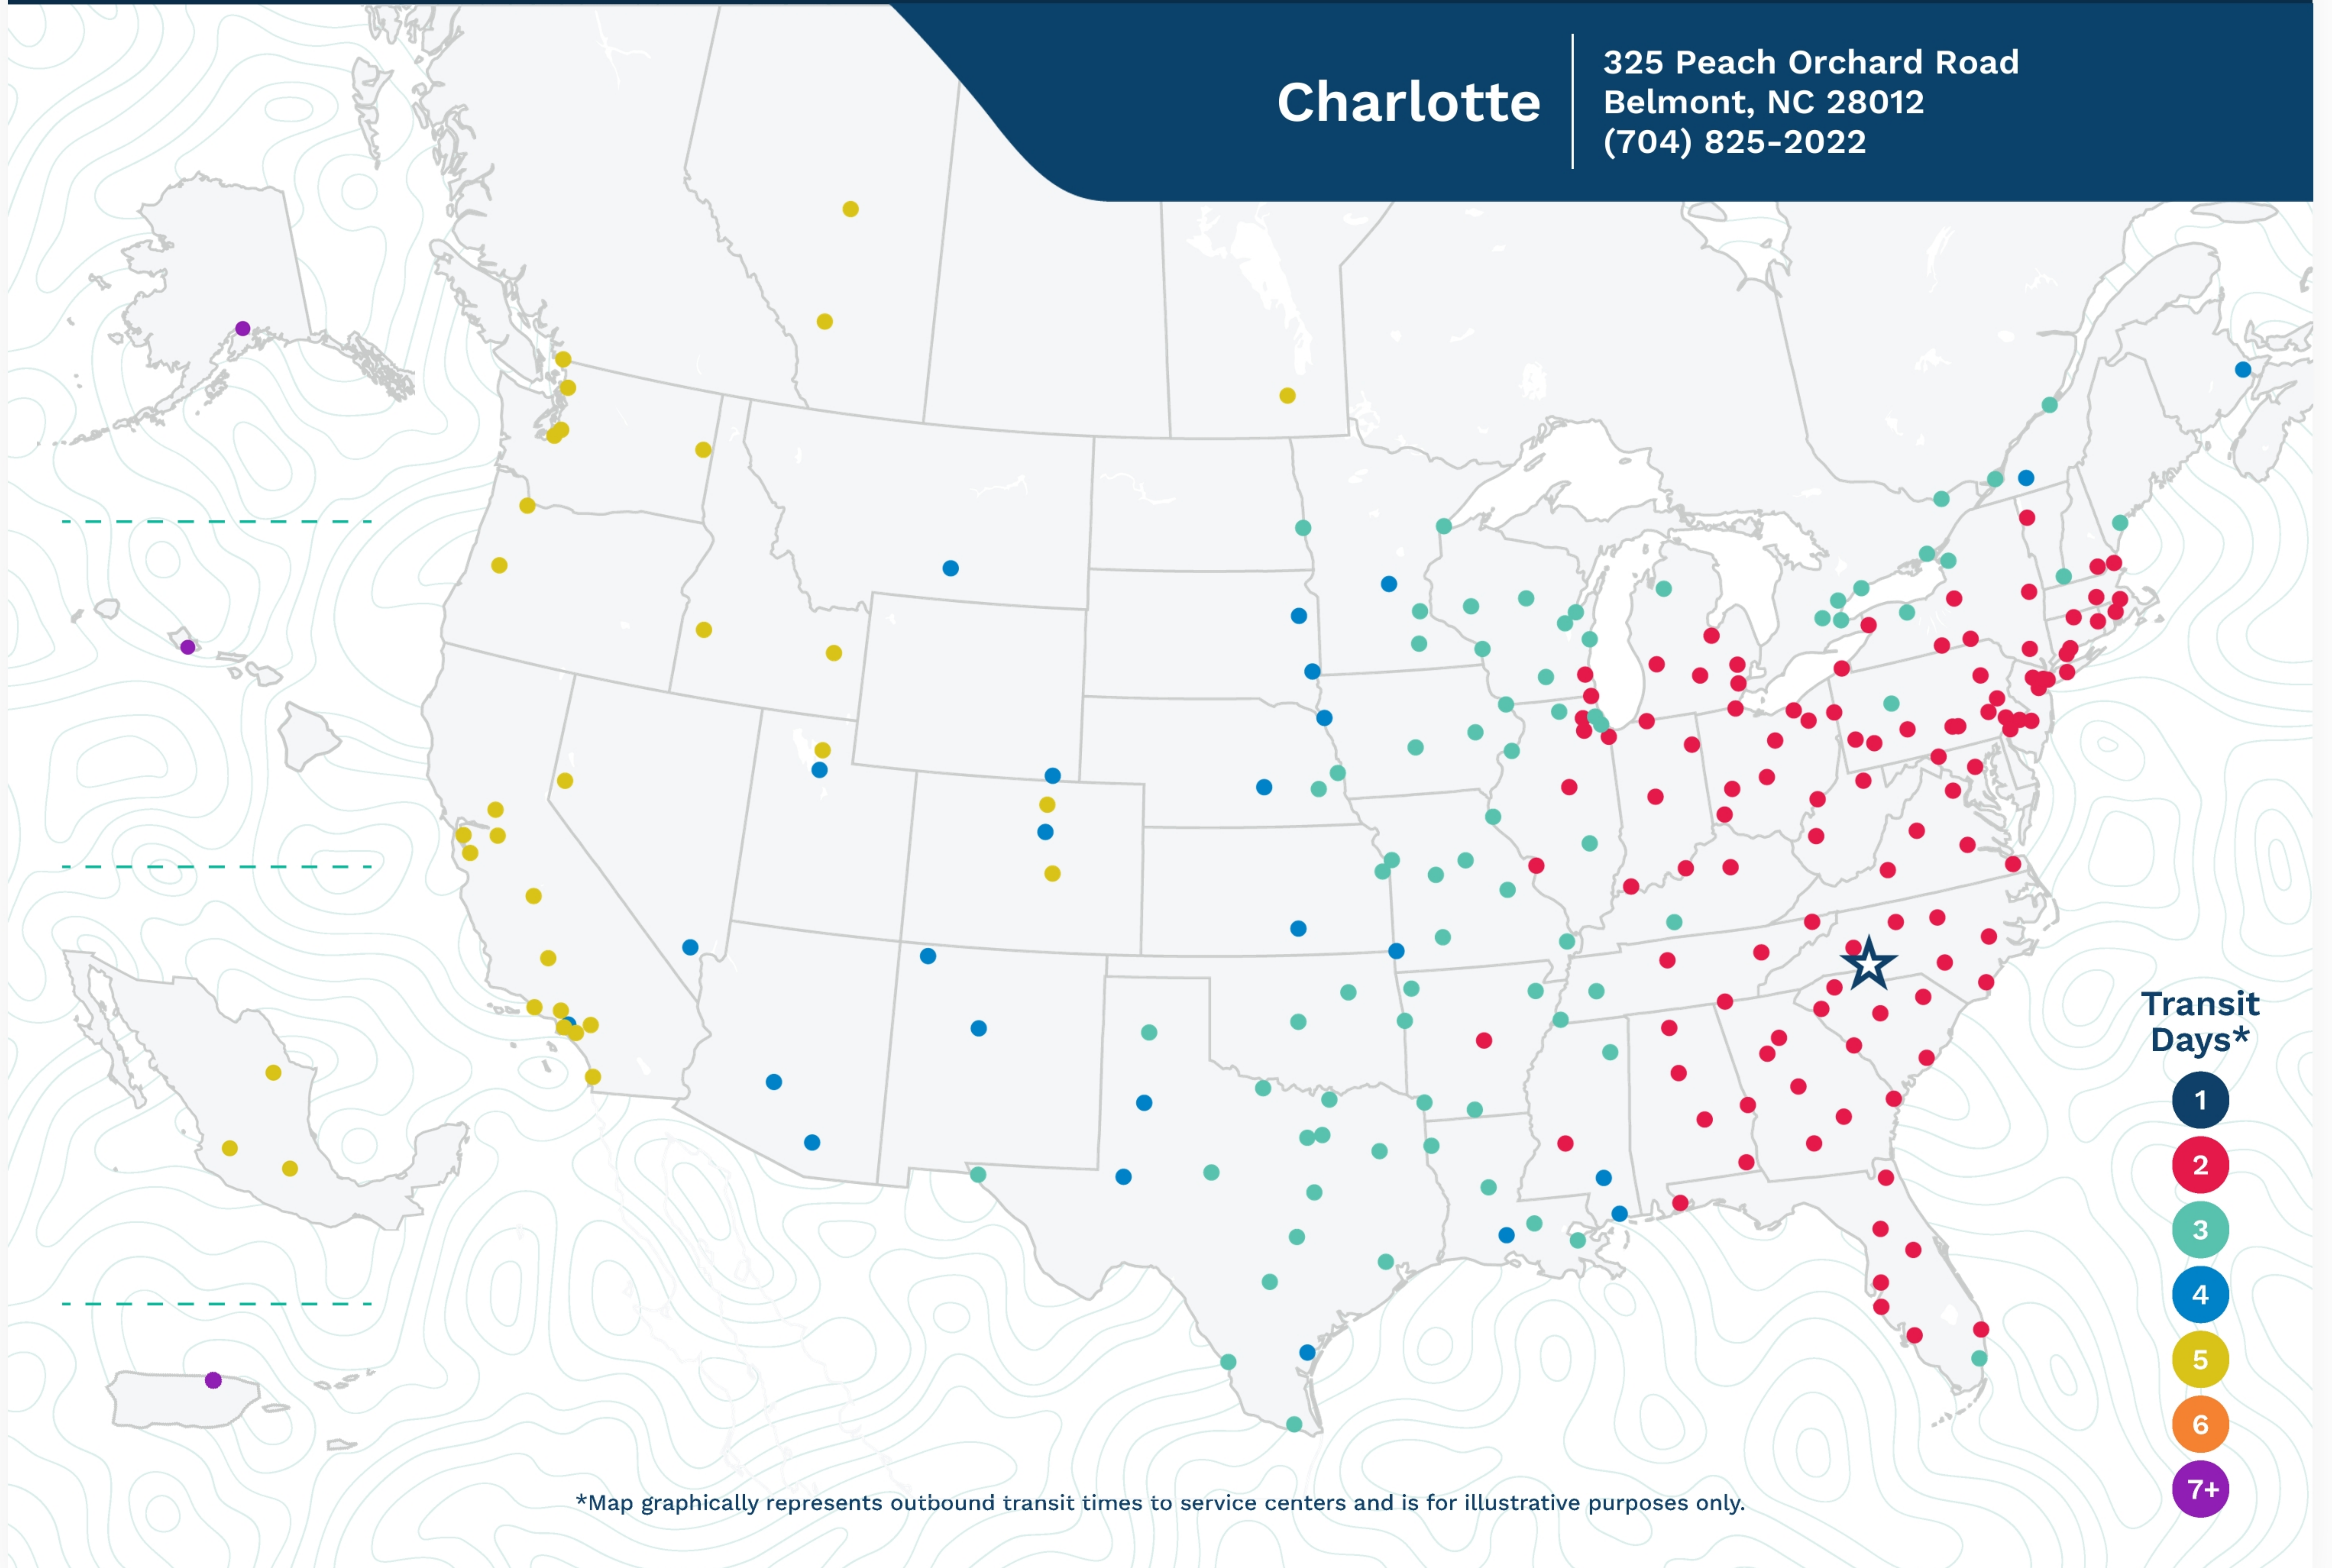

Advertised Transit Times

via the ABF Freight® Network

Charlotte

325 Peach Orchard Road
Belmont, NC 28012
(704) 825-2022

*Map graphically represents outbound transit times to service centers and is for illustrative purposes only.