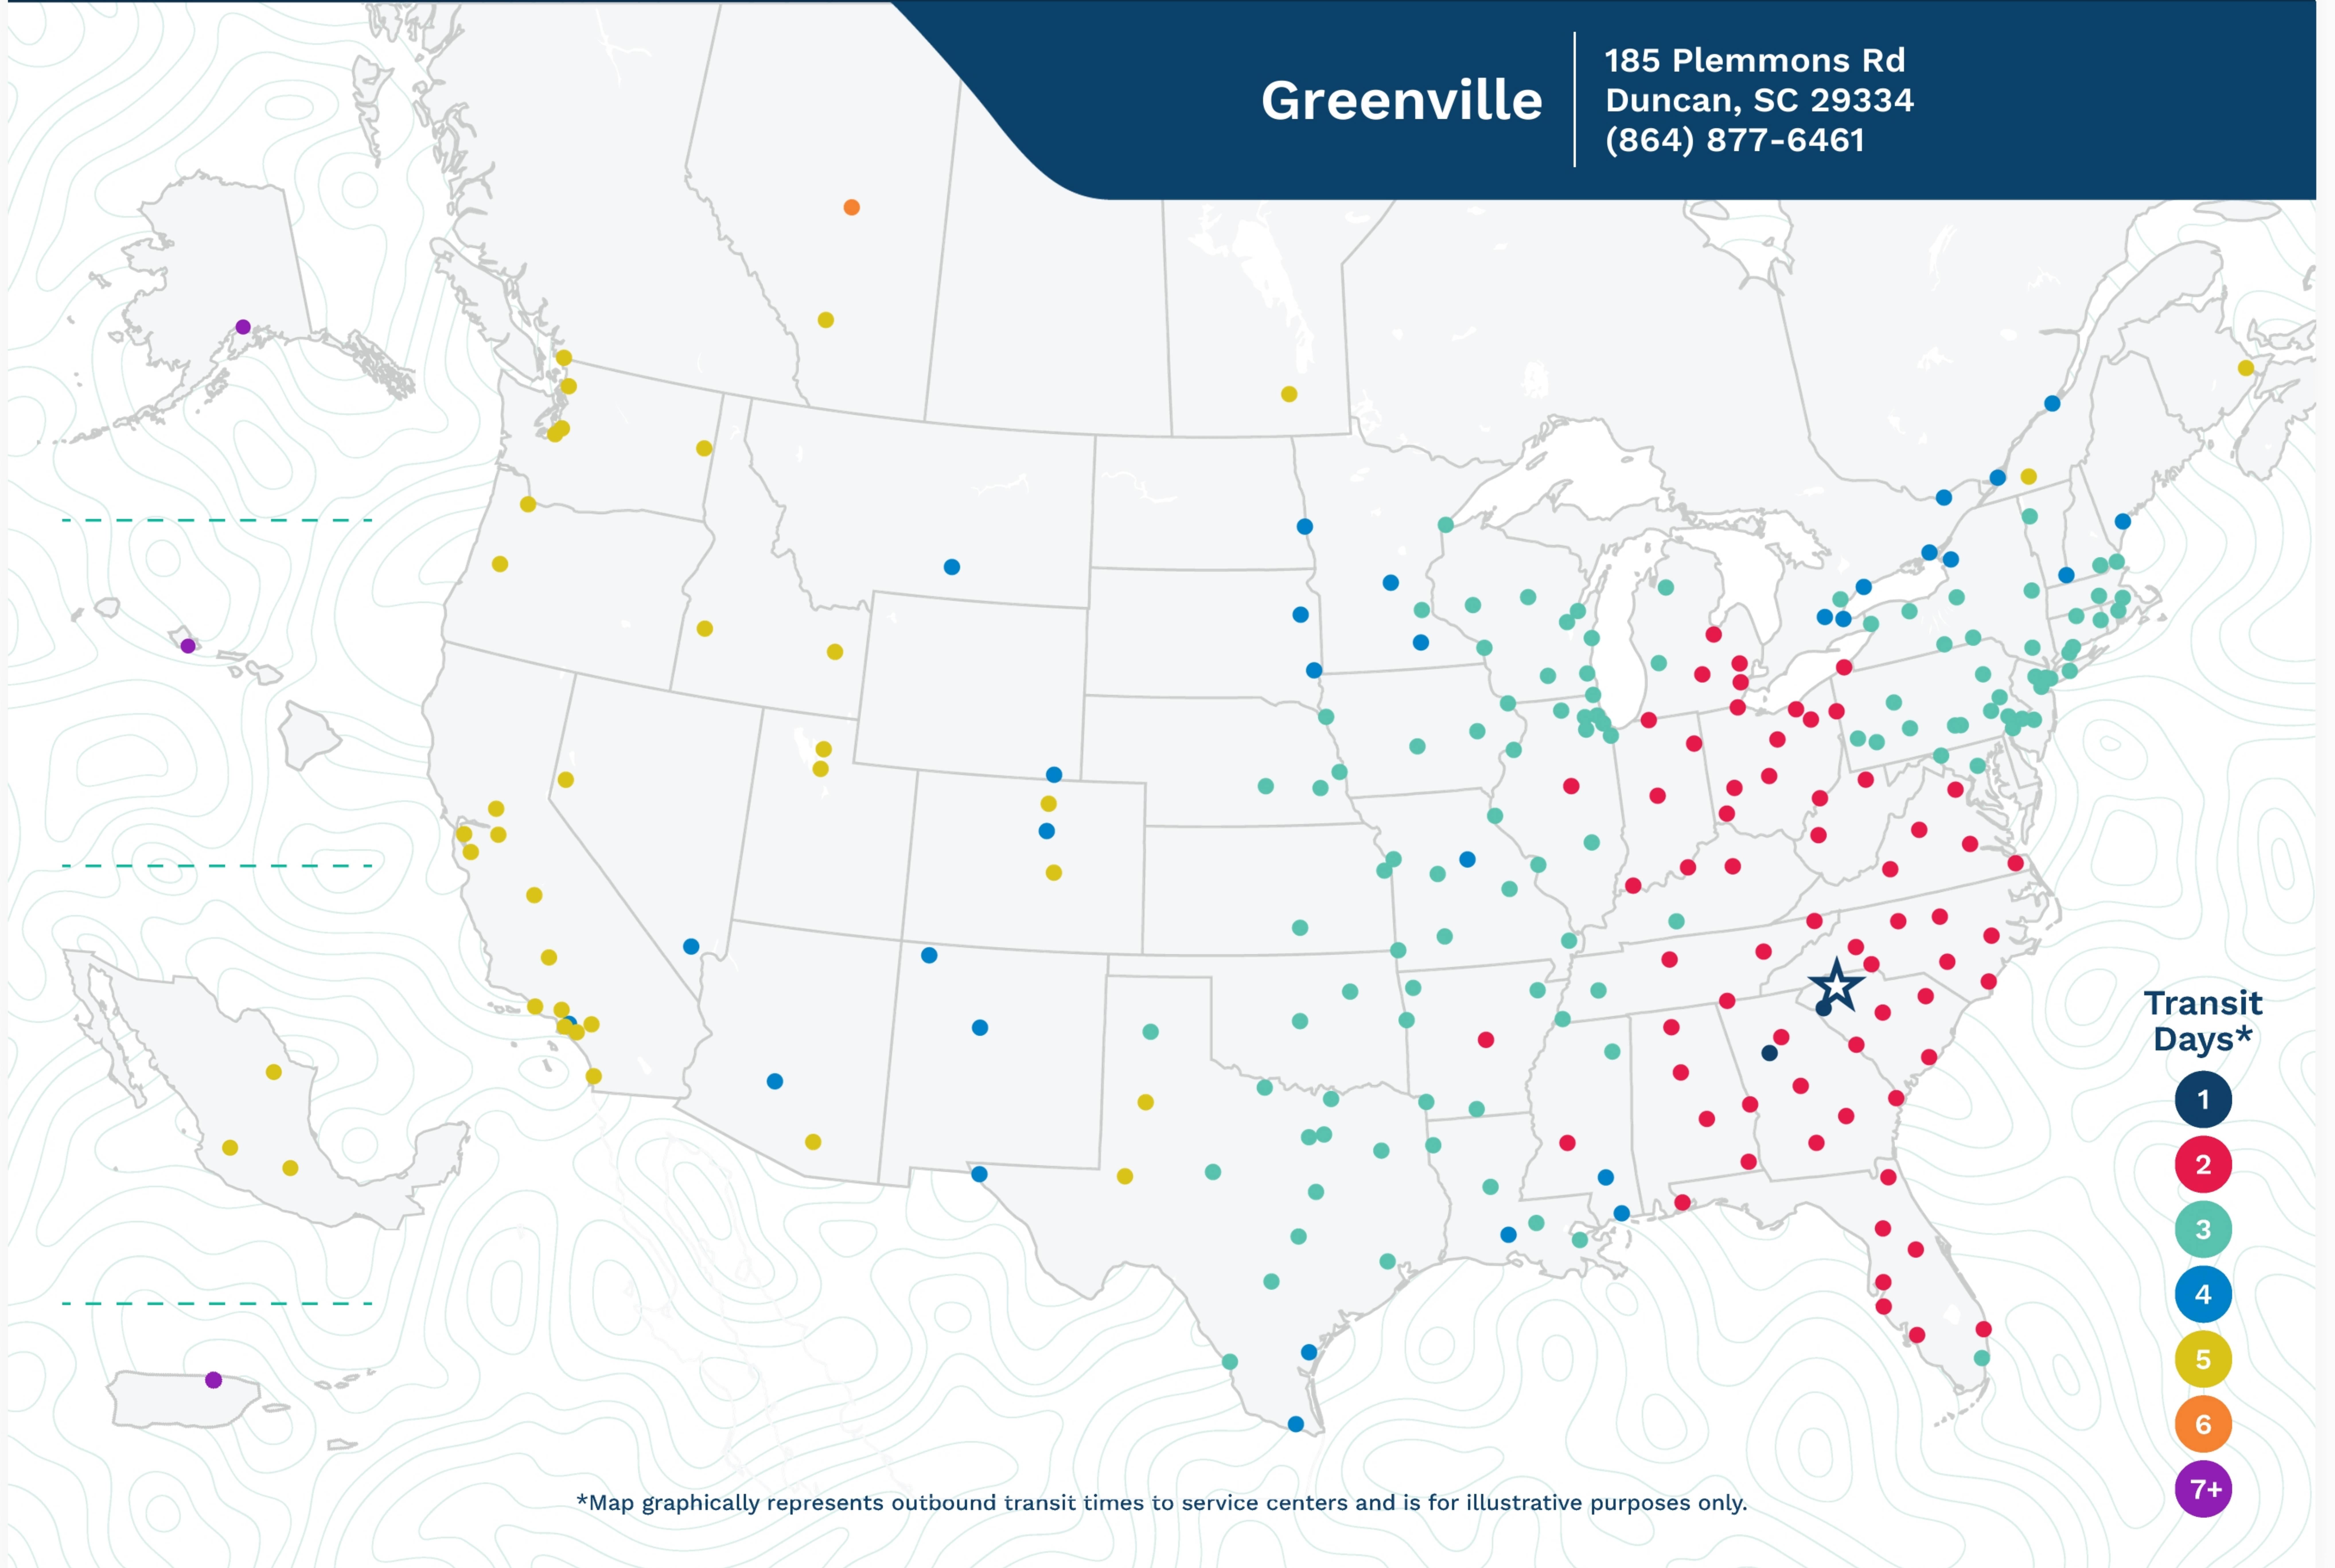

Advertised Transit Times

via the ABF Freight® Network

Greenville

185 Plemmons Rd
Duncan, SC 29334
(864) 877-6461

*Map graphically represents outbound transit times to service centers and is for illustrative purposes only.