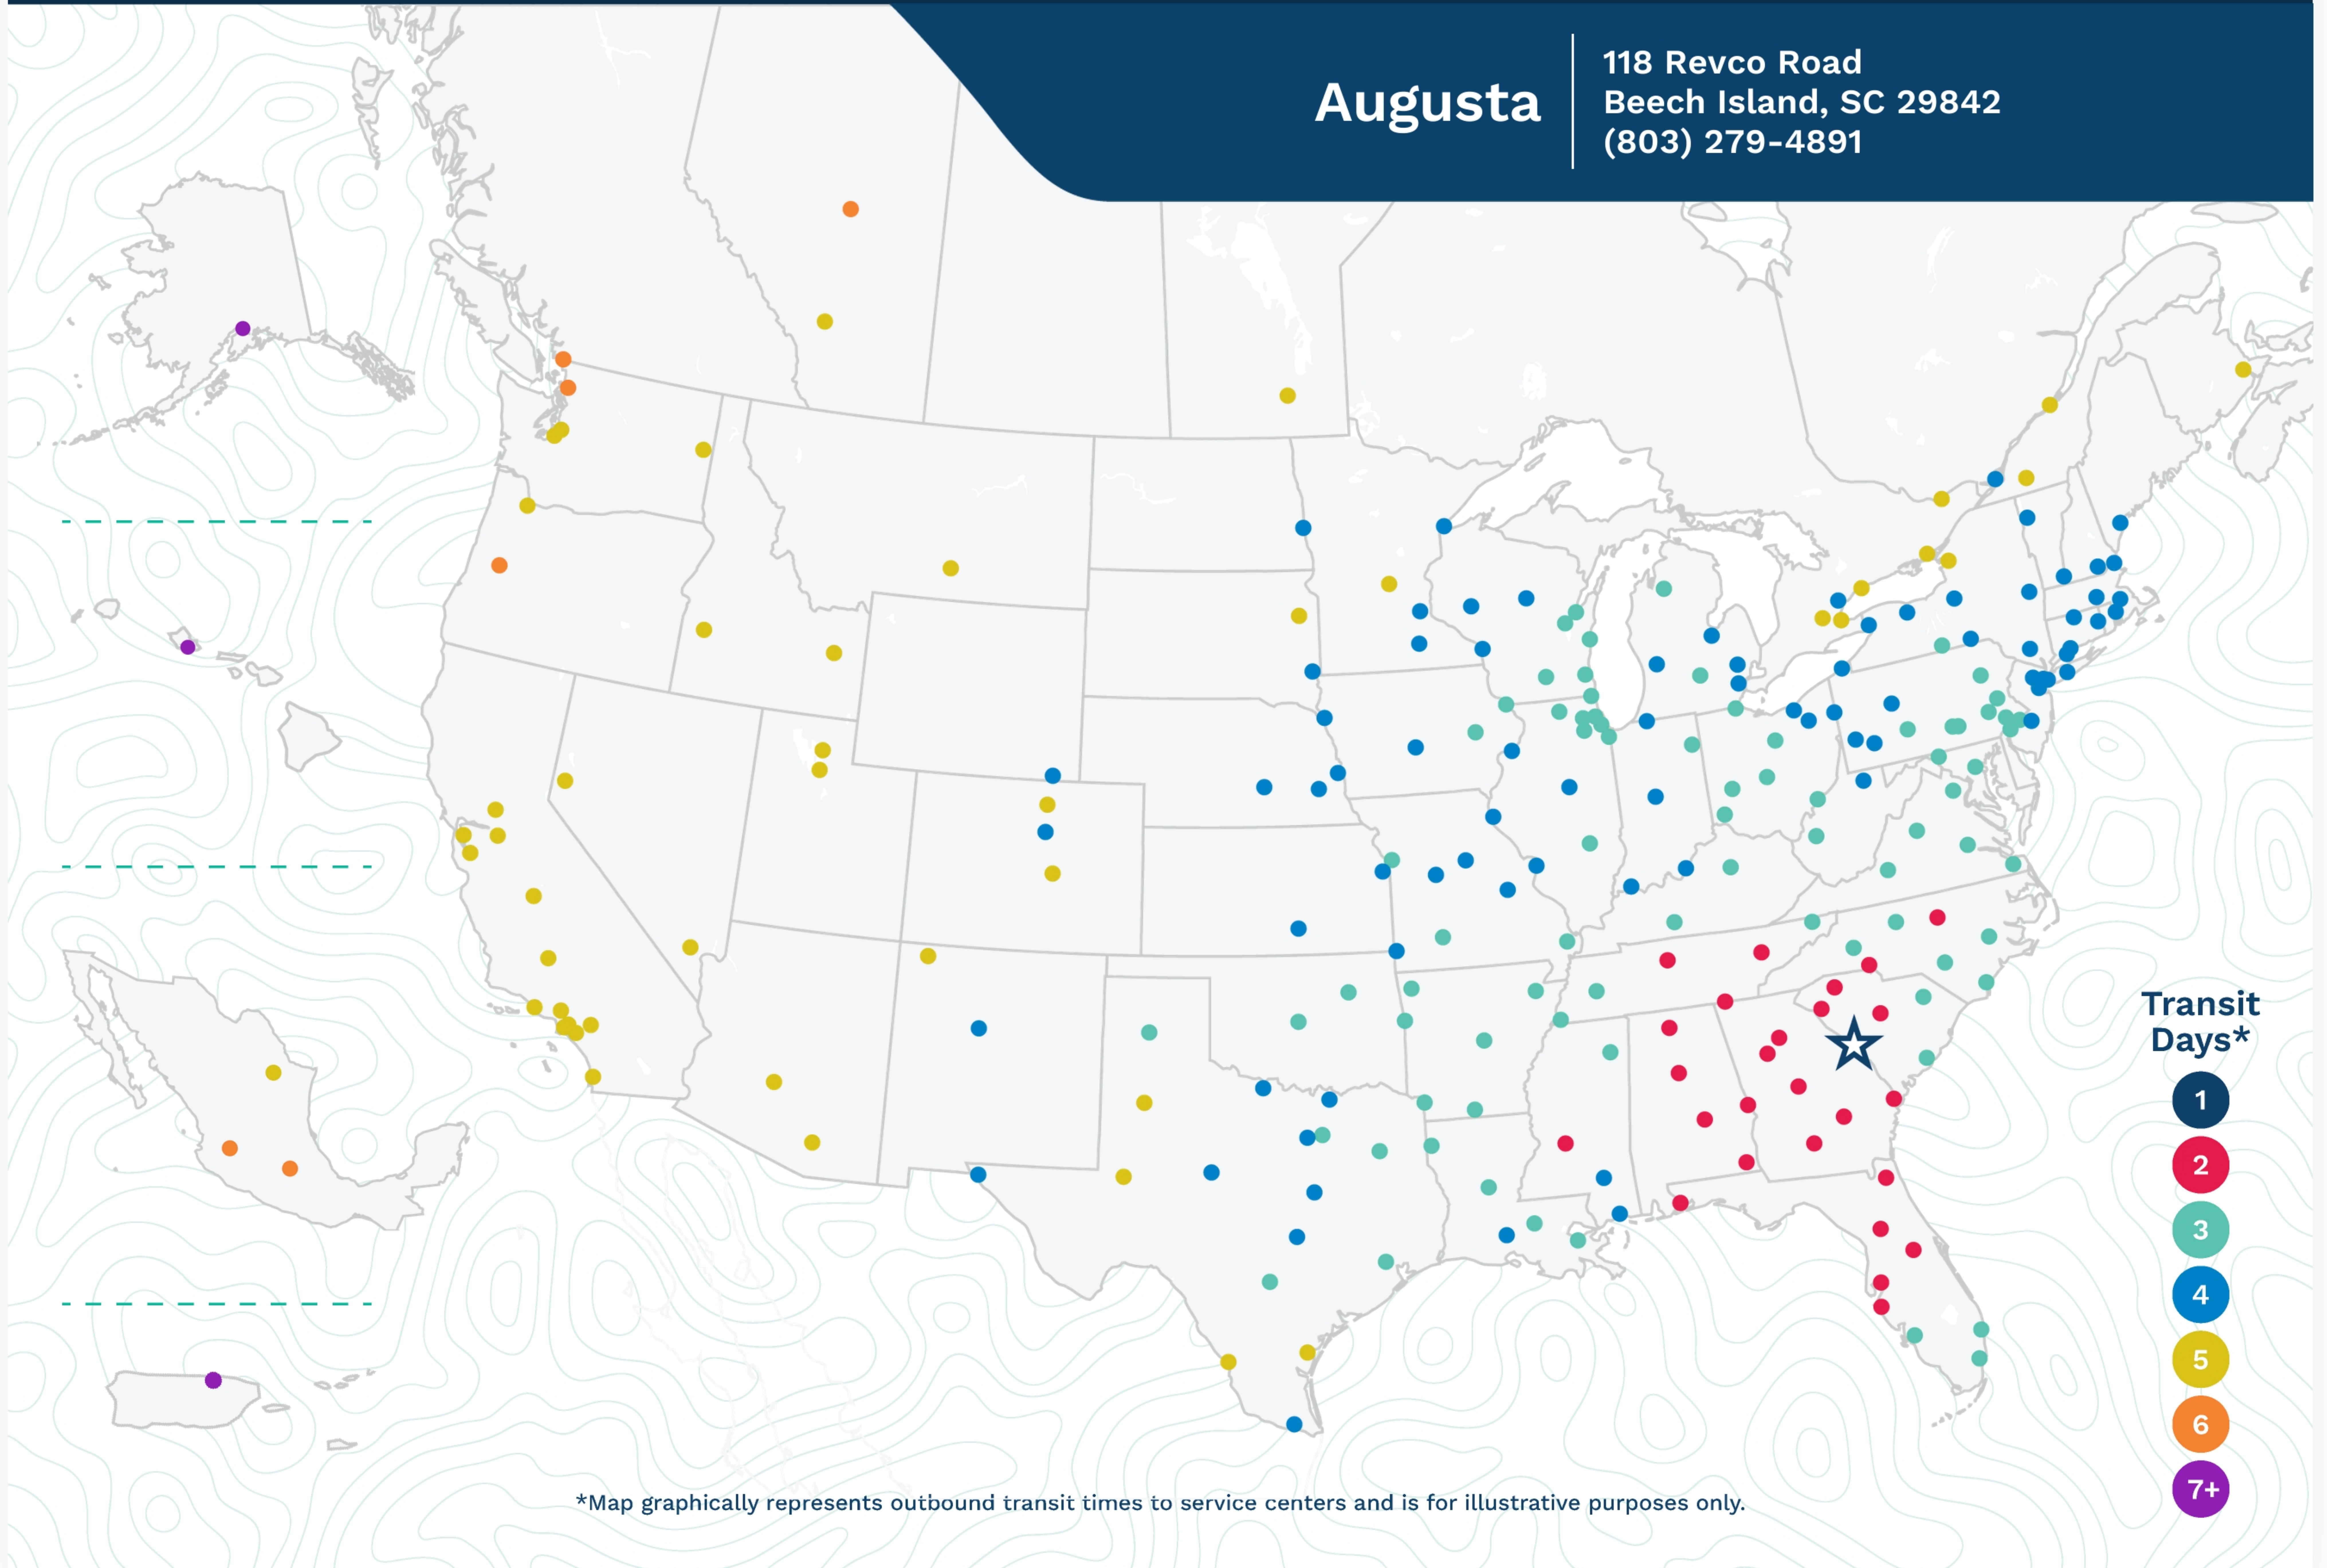

Augusta

118 Revco Road
Beech Island, SC 29842
(803) 279-4891

*Map graphically represents outbound transit times to service centers and is for illustrative purposes only.