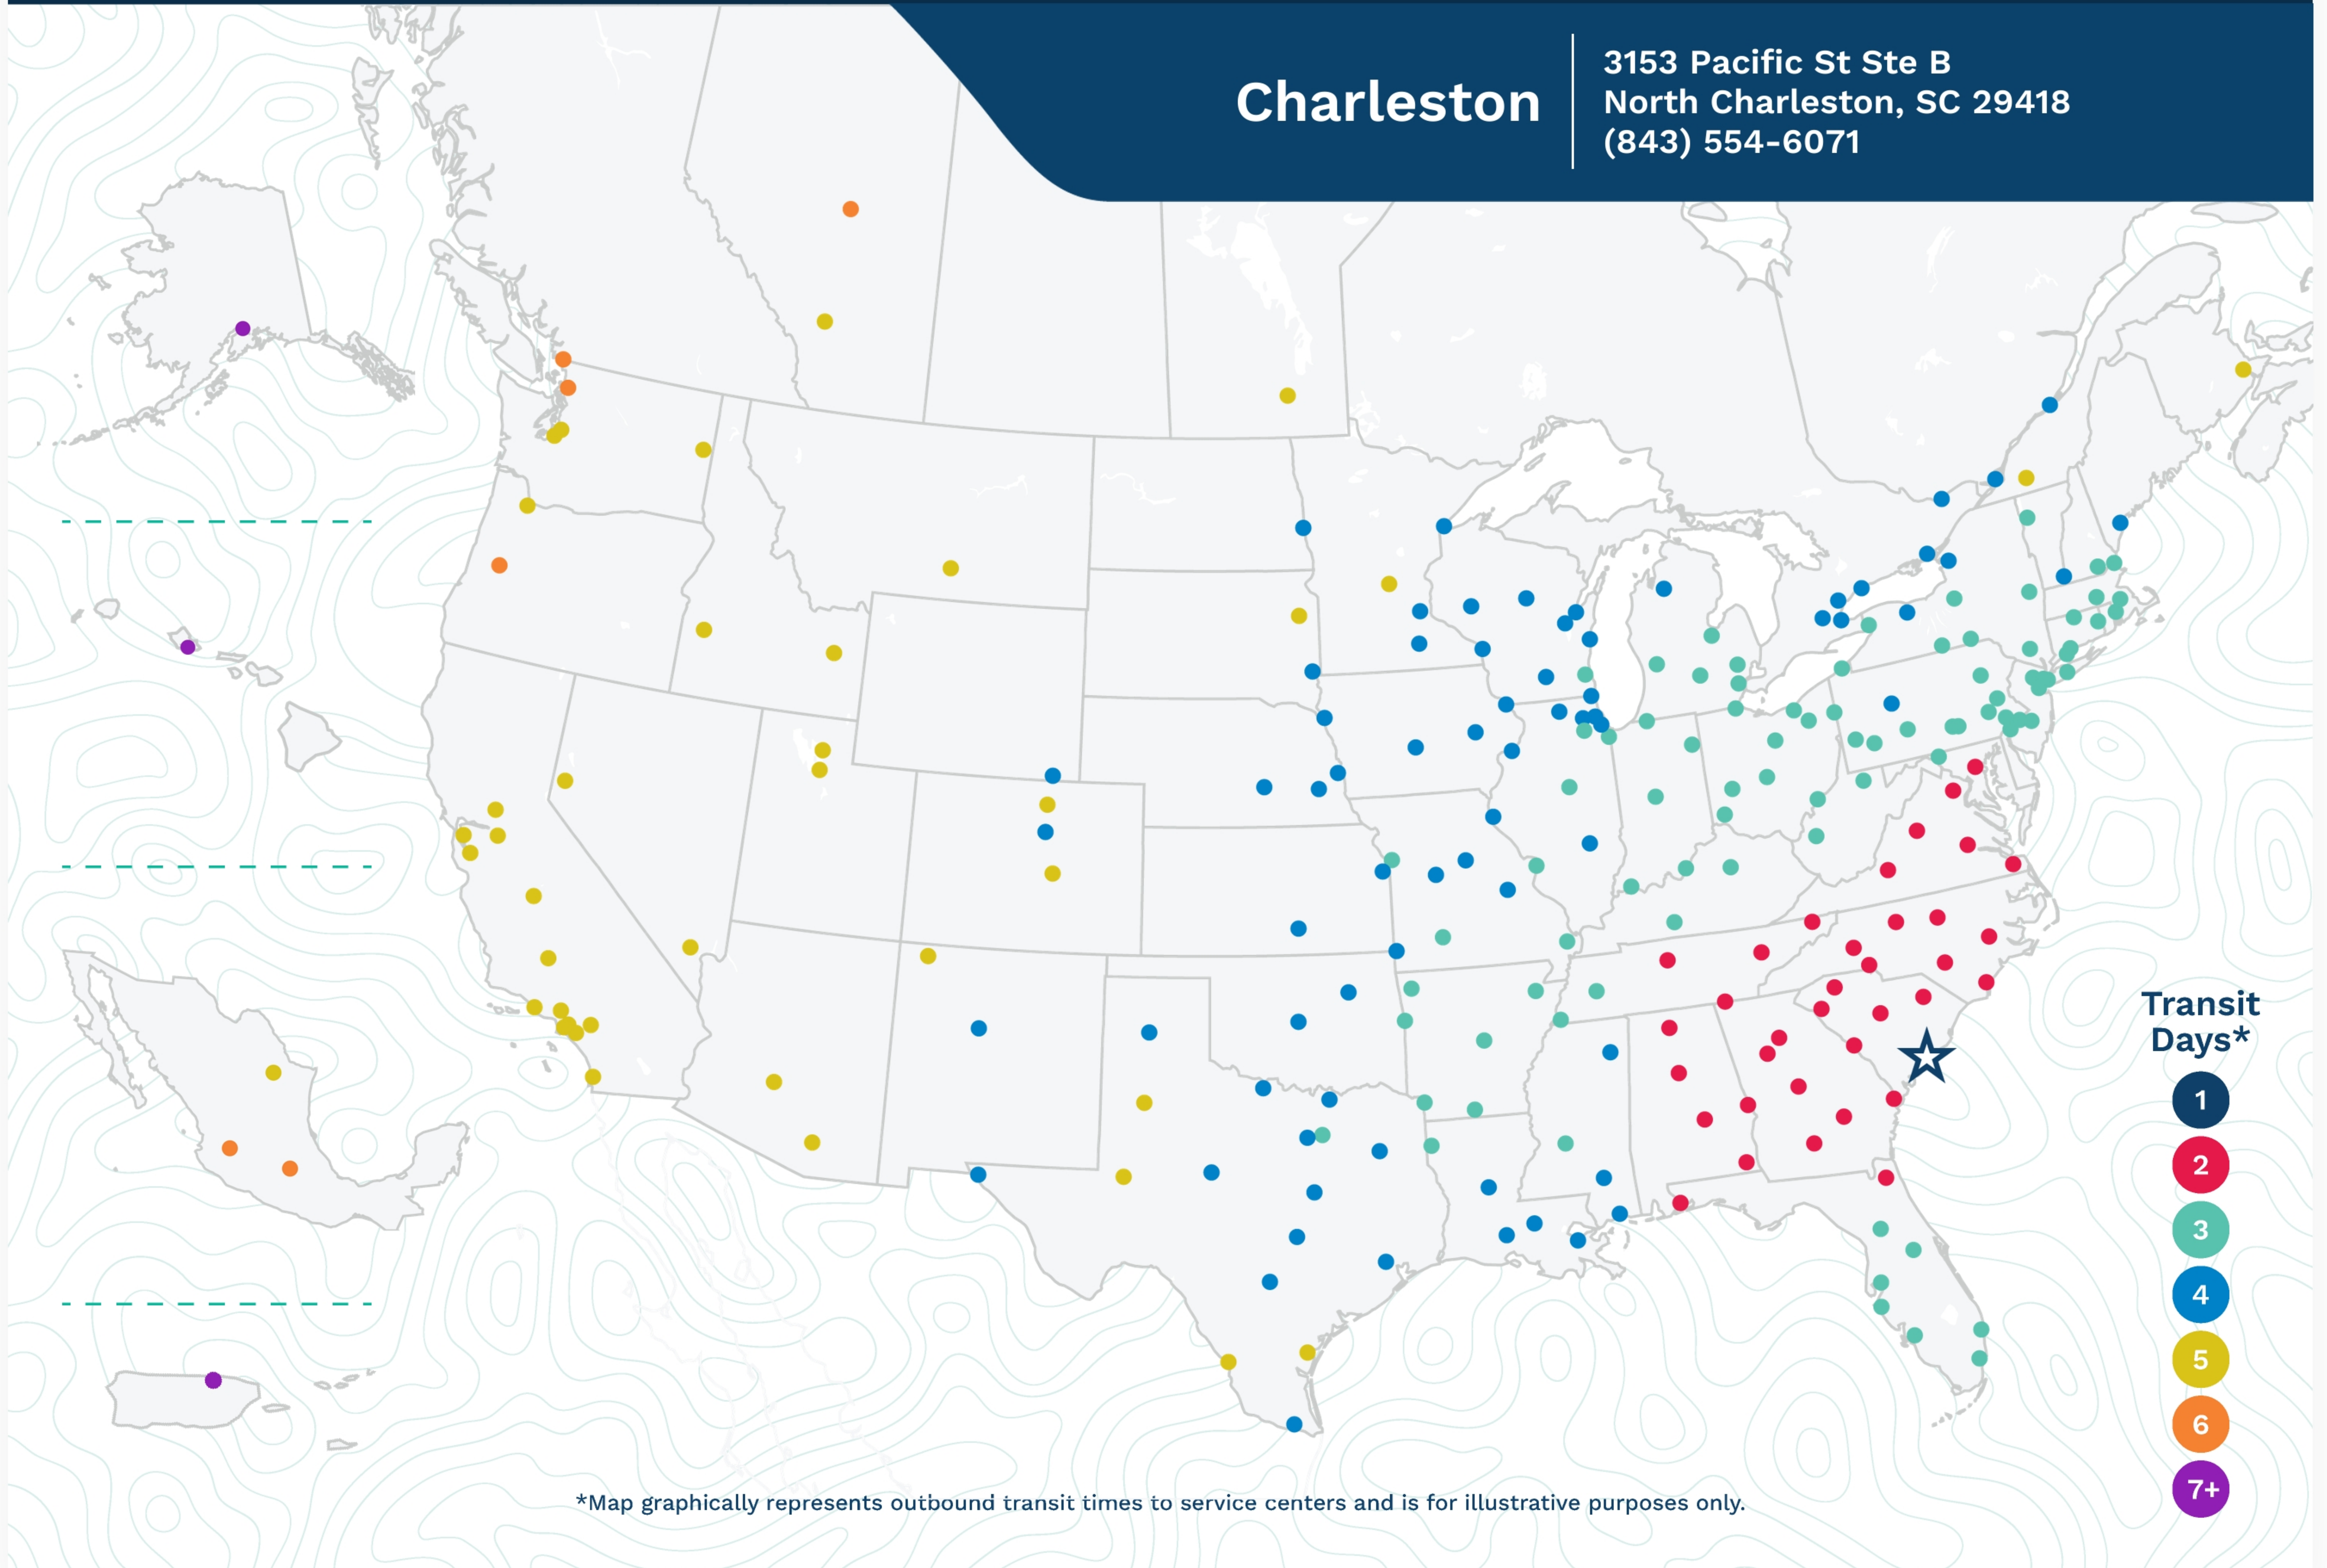

# Advertised Transit Times

via the ABF Freight® Network

## Charleston

3153 Pacific St Ste B  
North Charleston, SC 29418  
(843) 554-6071

\*Map graphically represents outbound transit times to service centers and is for illustrative purposes only.