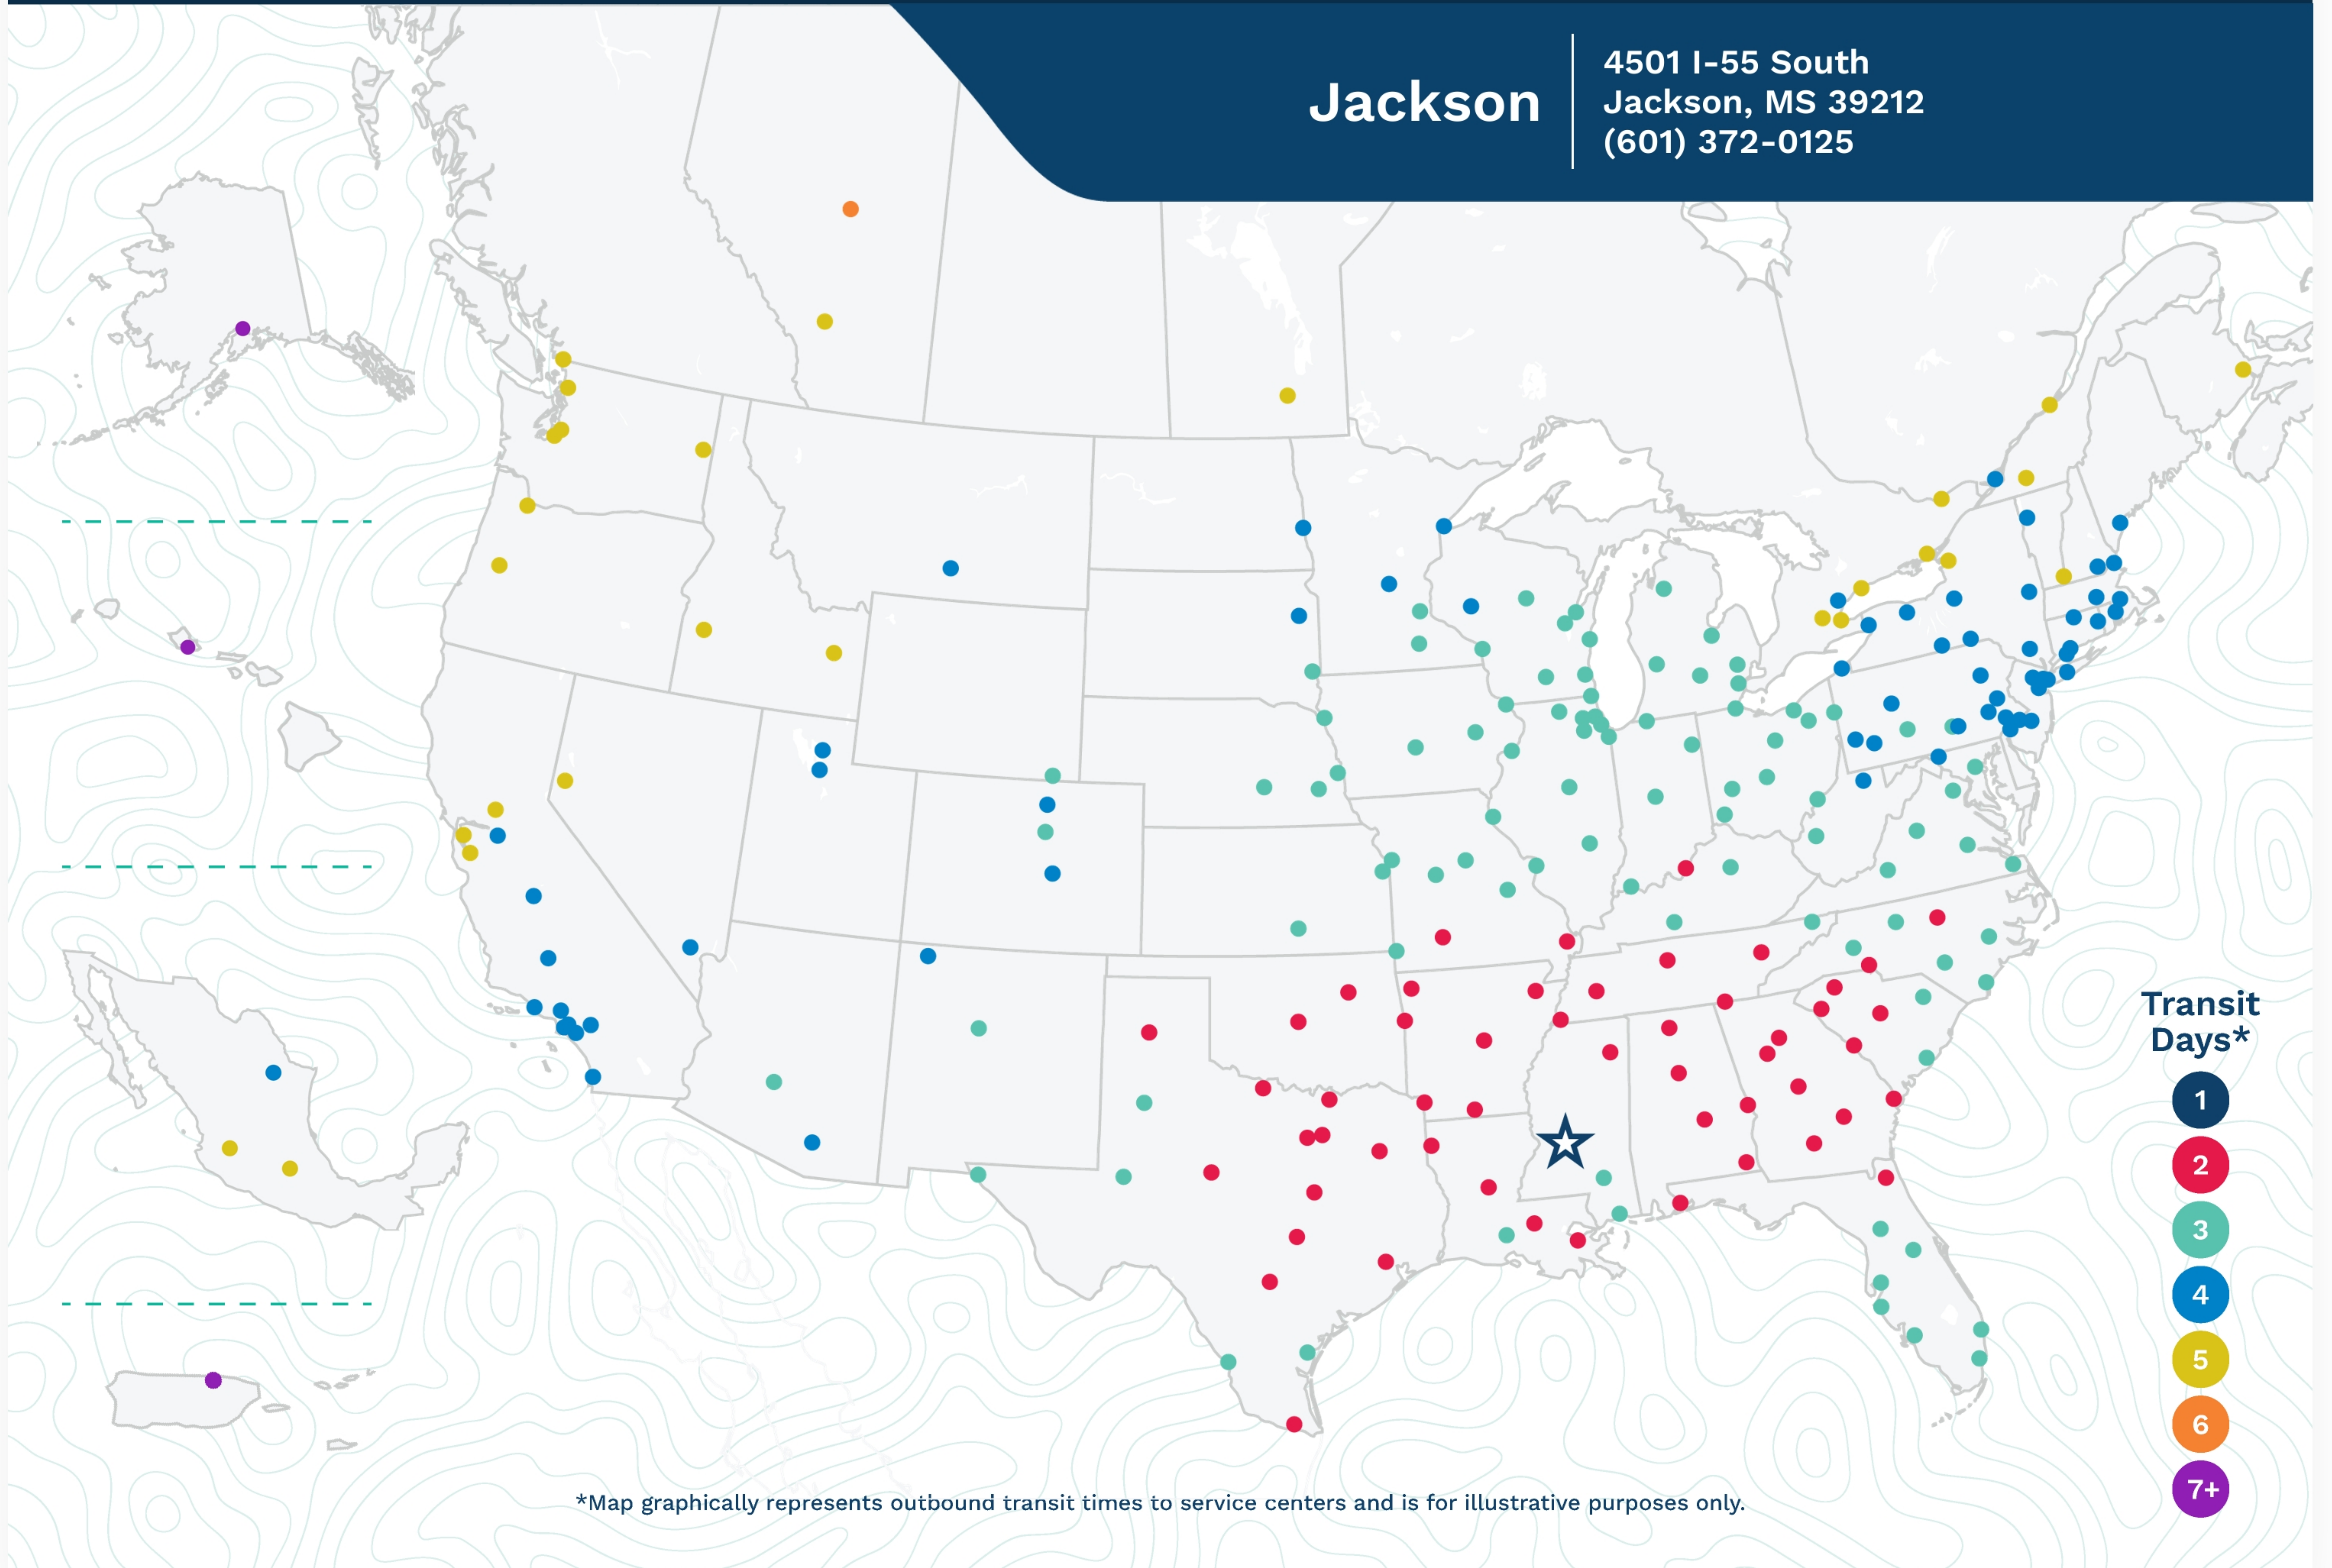

Advertised Transit Times

via the ABF Freight® Network

Jackson

4501 I-55 South
Jackson, MS 39212
(601) 372-0125

*Map graphically represents outbound transit times to service centers and is for illustrative purposes only.