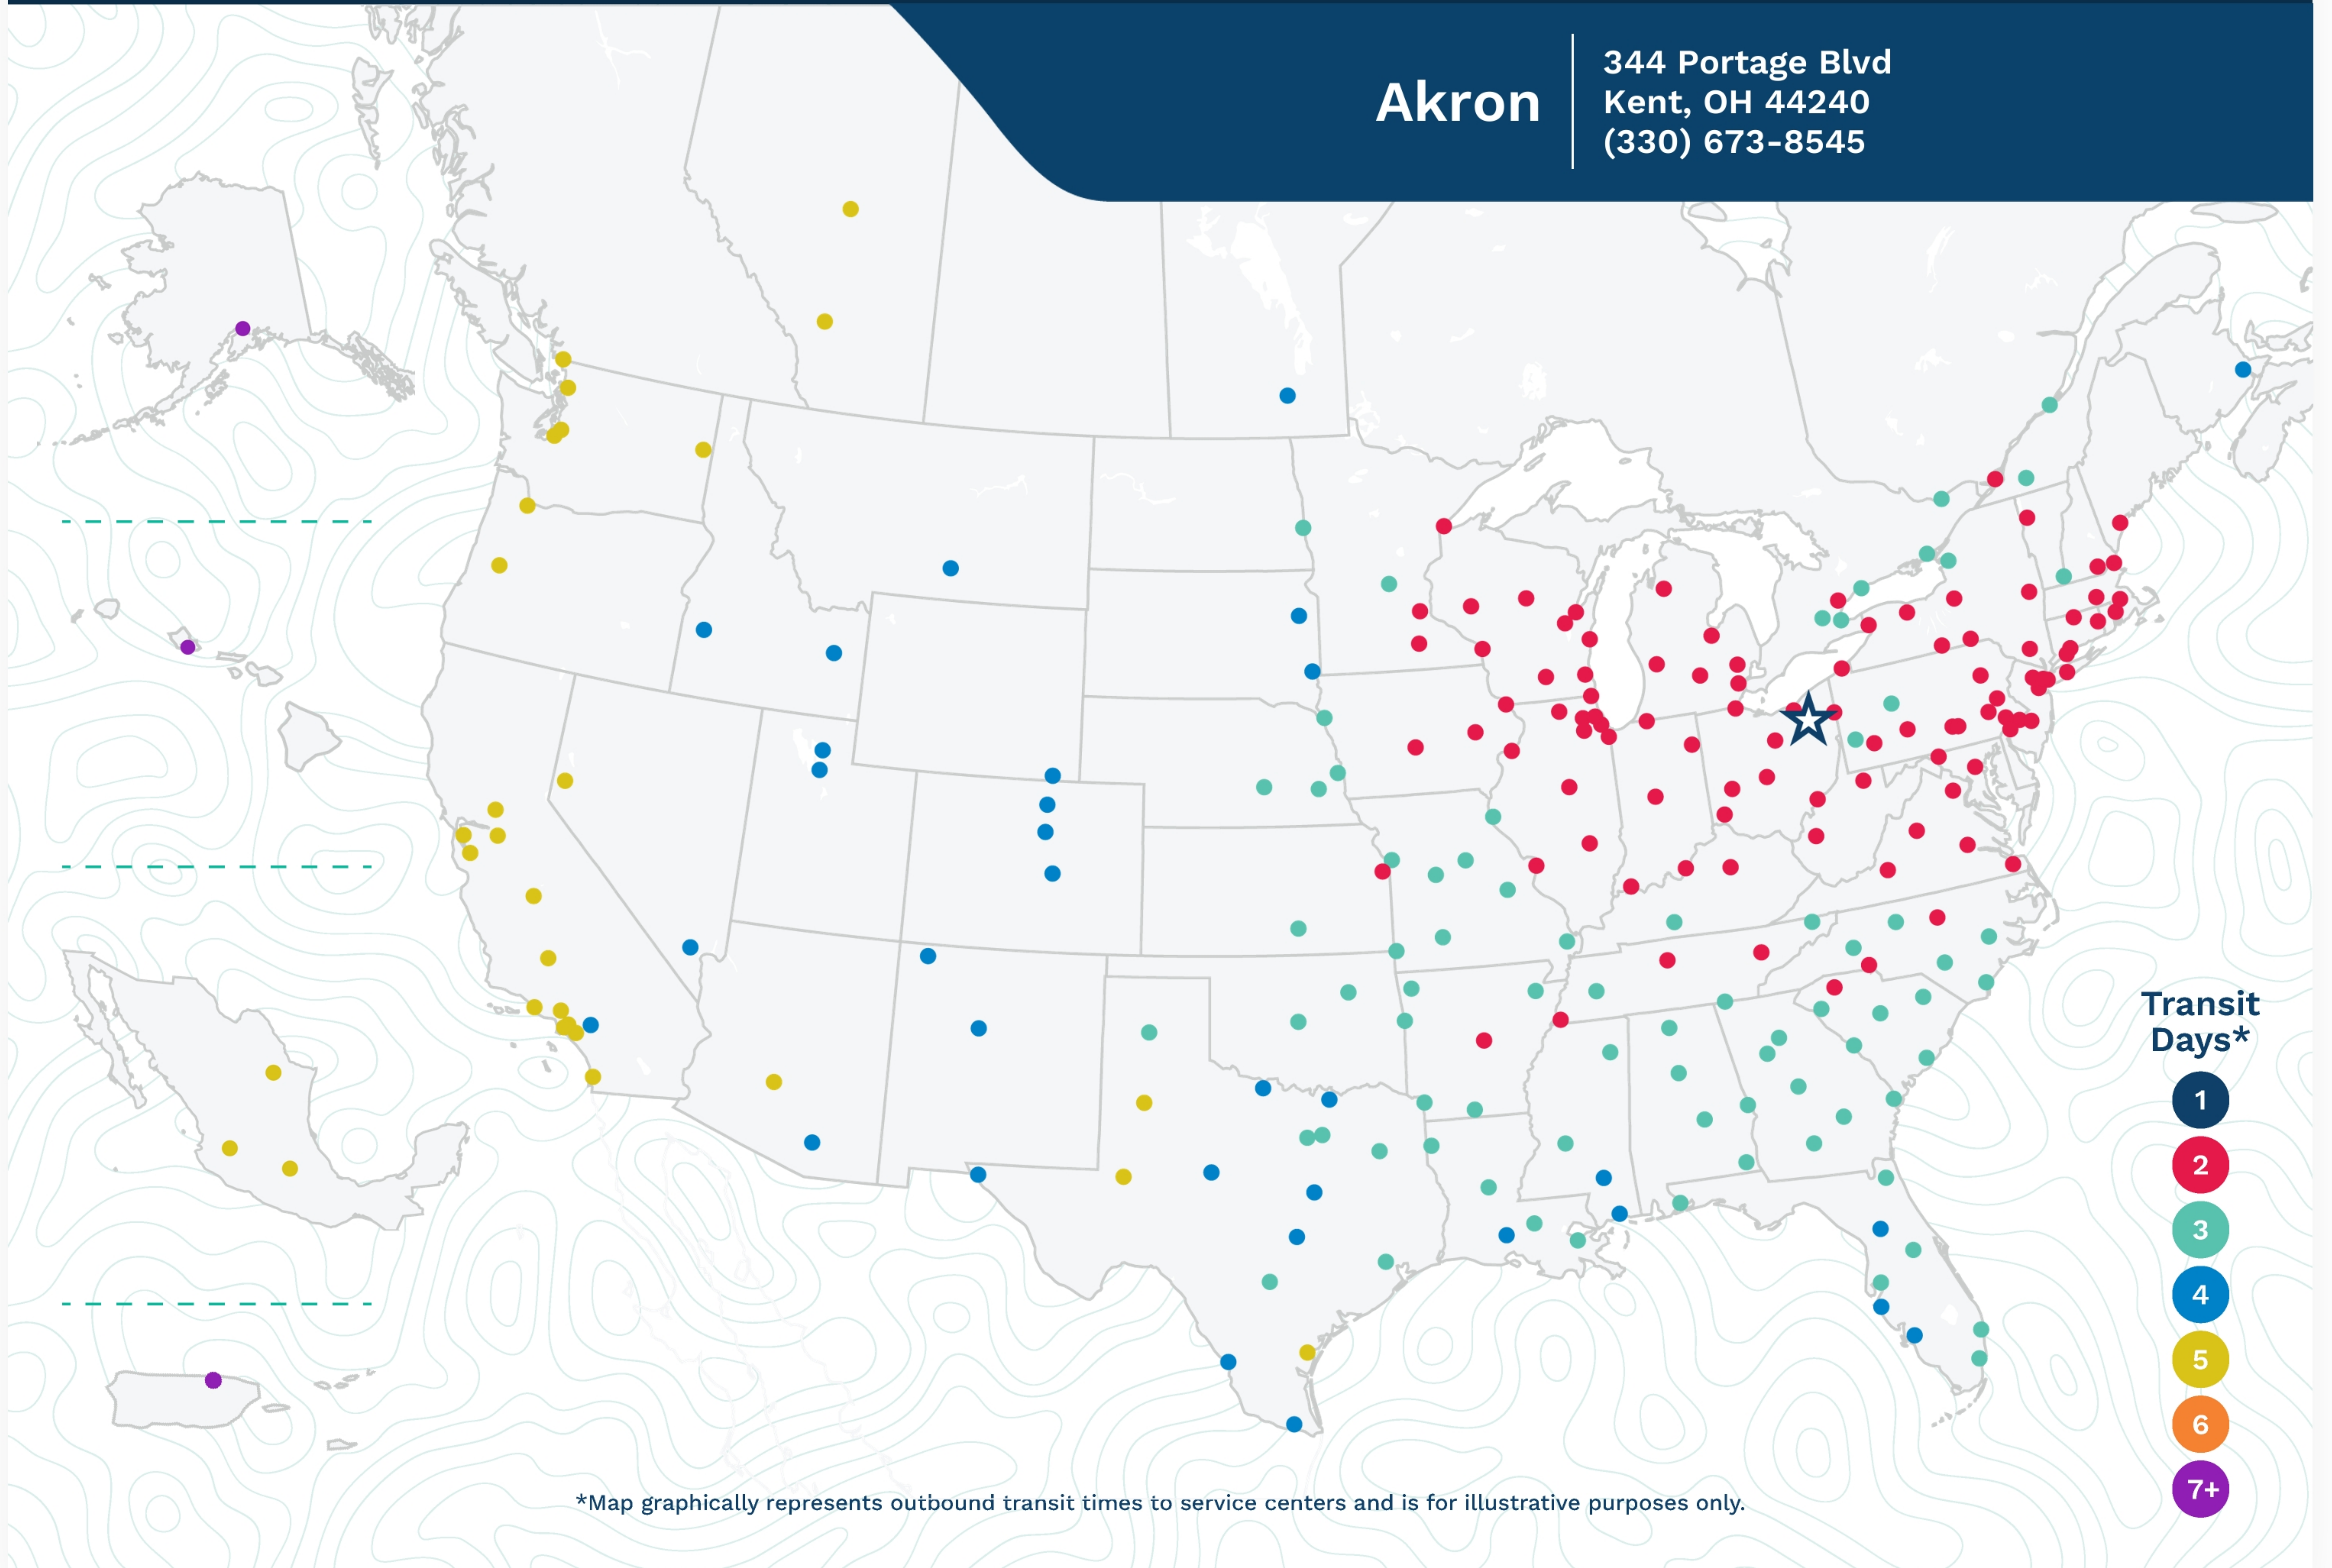

Advertised Transit Times

via the ABF Freight® Network

Akron

344 Portage Blvd
Kent, OH 44240
(330) 673-8545

Transit Days*

- 1
- 2
- 3
- 4
- 5
- 6
- 7+

*Map graphically represents outbound transit times to service centers and is for illustrative purposes only.