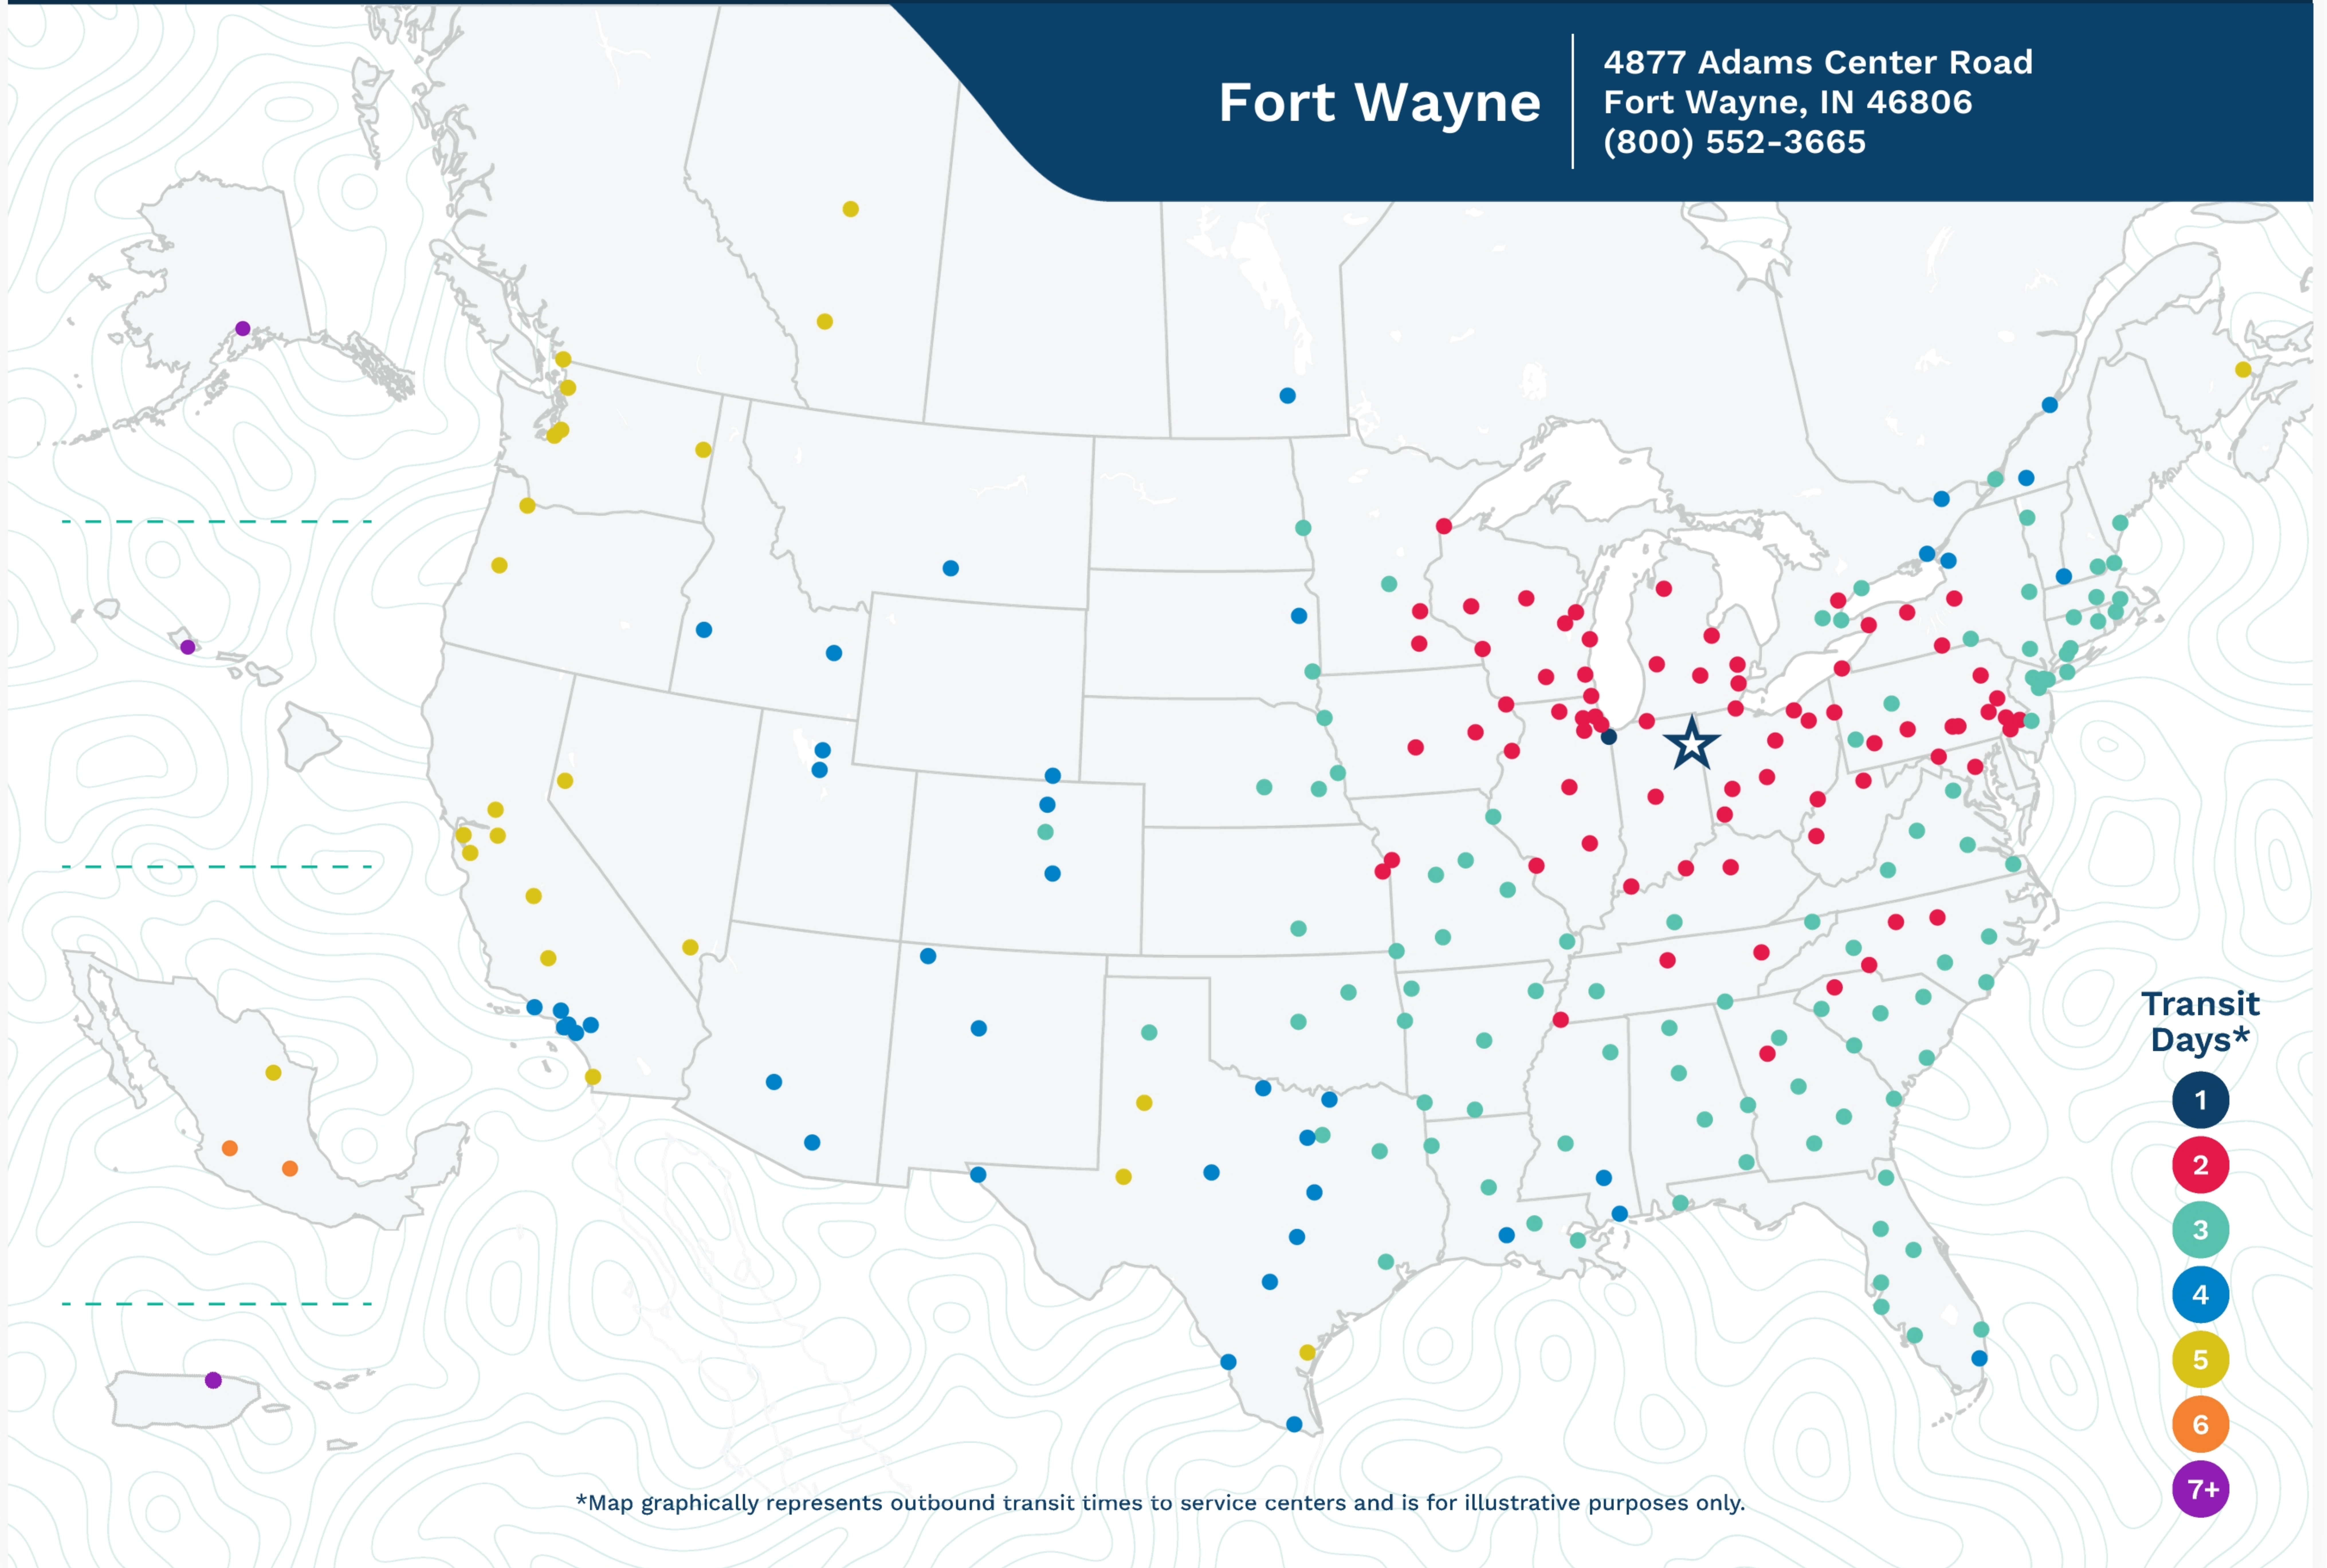

# Advertised Transit Times

via the ABF Freight® Network

## Fort Wayne

4877 Adams Center Road  
Fort Wayne, IN 46806  
(800) 552-3665

\*Map graphically represents outbound transit times to service centers and is for illustrative purposes only.