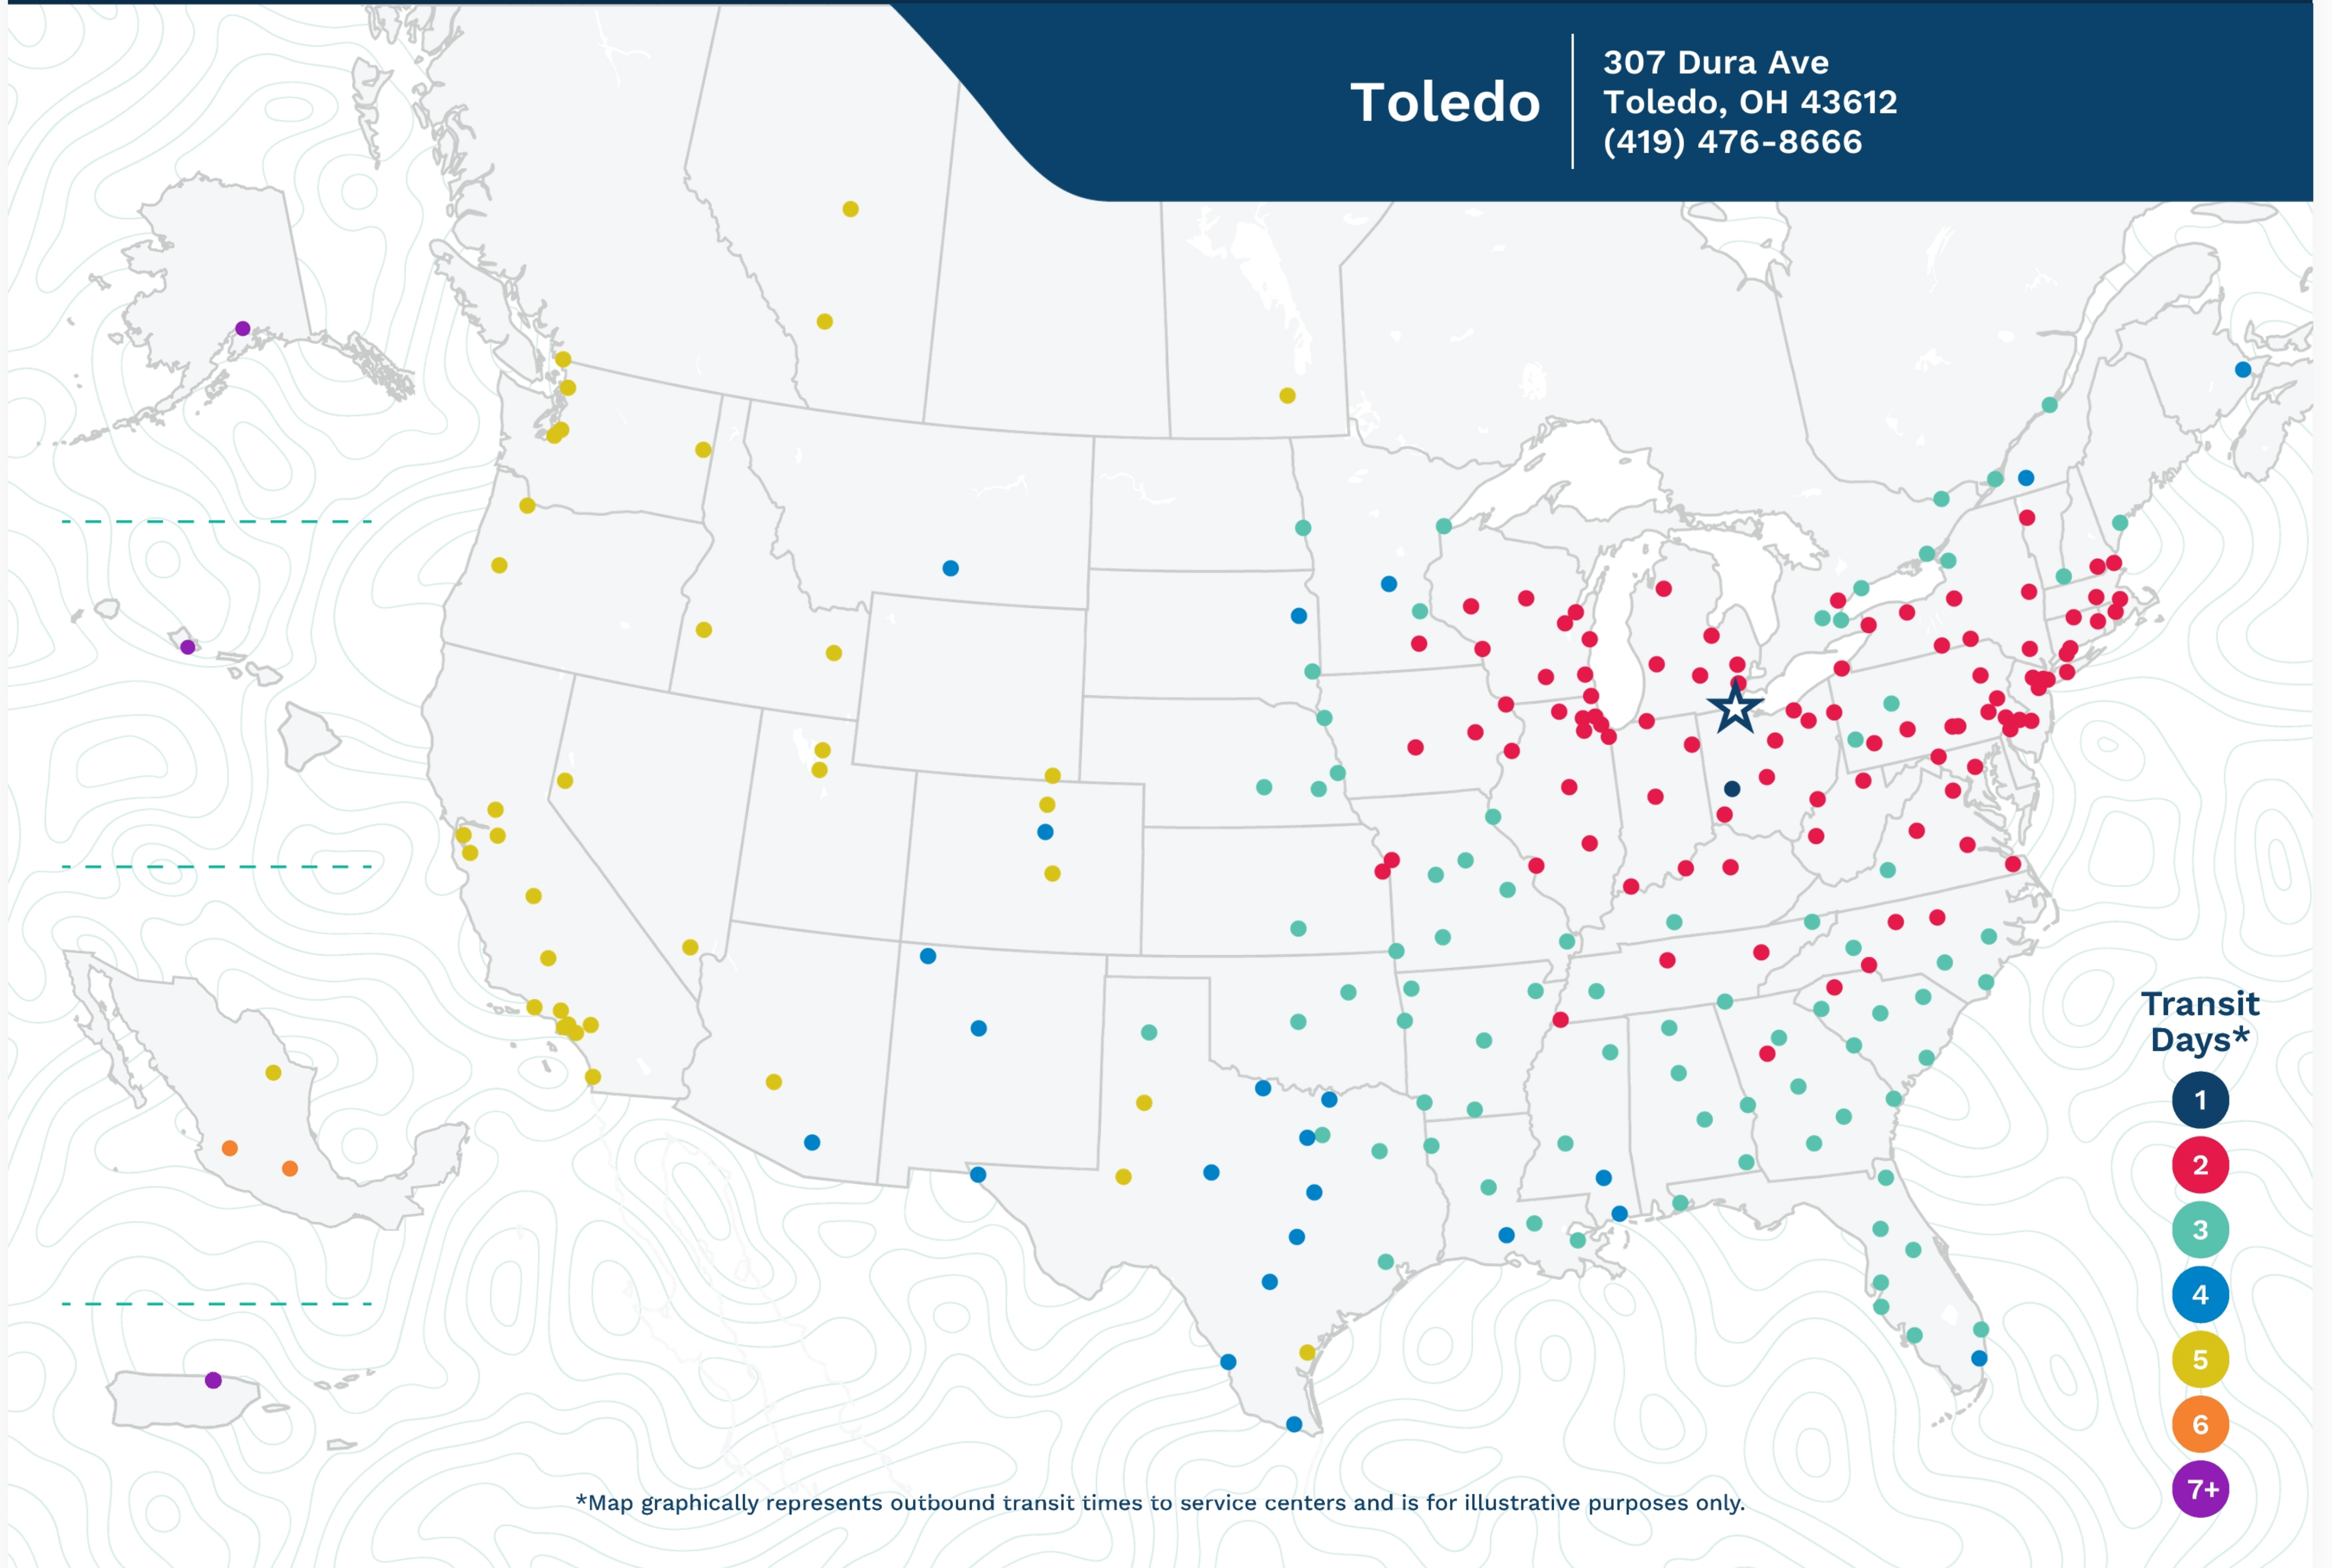

Toledo

307 Dura Ave
Toledo, OH 43612
(419) 476-8666

*Map graphically represents outbound transit times to service centers and is for illustrative purposes only.