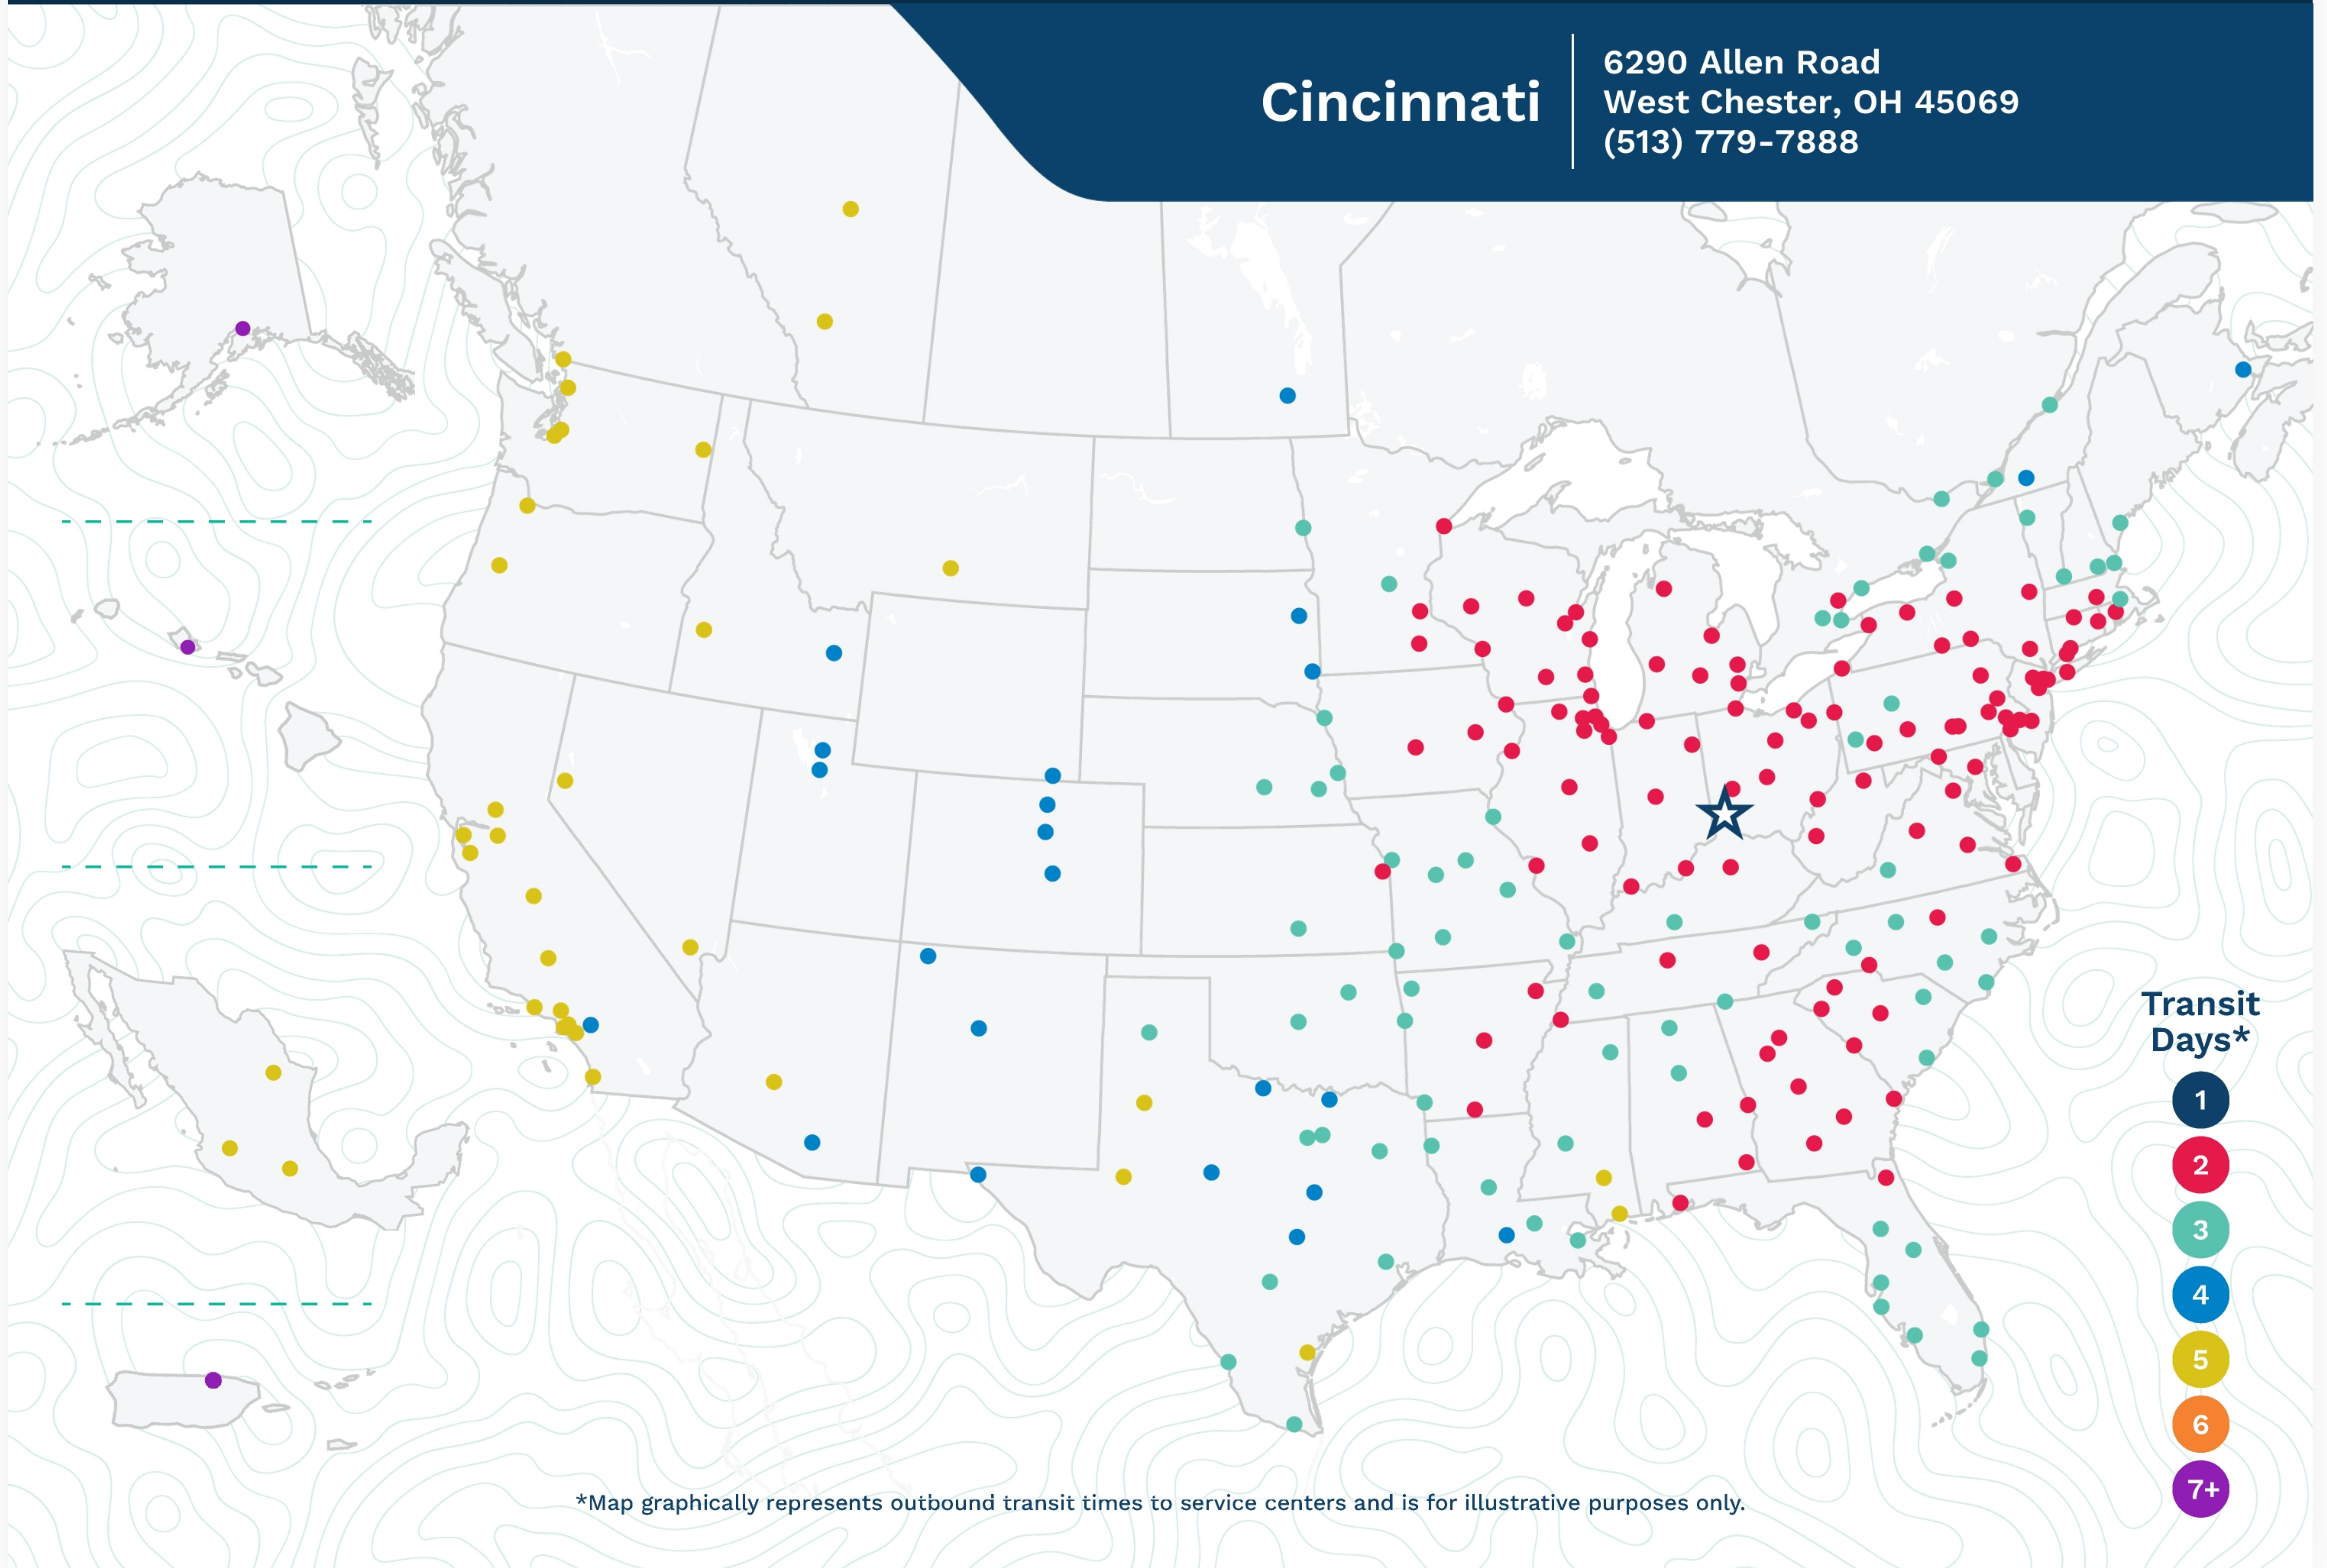

Advertised Transit Times

via the ABF Freight® Network

Cincinnati

6290 Allen Road
West Chester, OH 45069
(513) 779-7888

*Map graphically represents outbound transit times to service centers and is for illustrative purposes only.