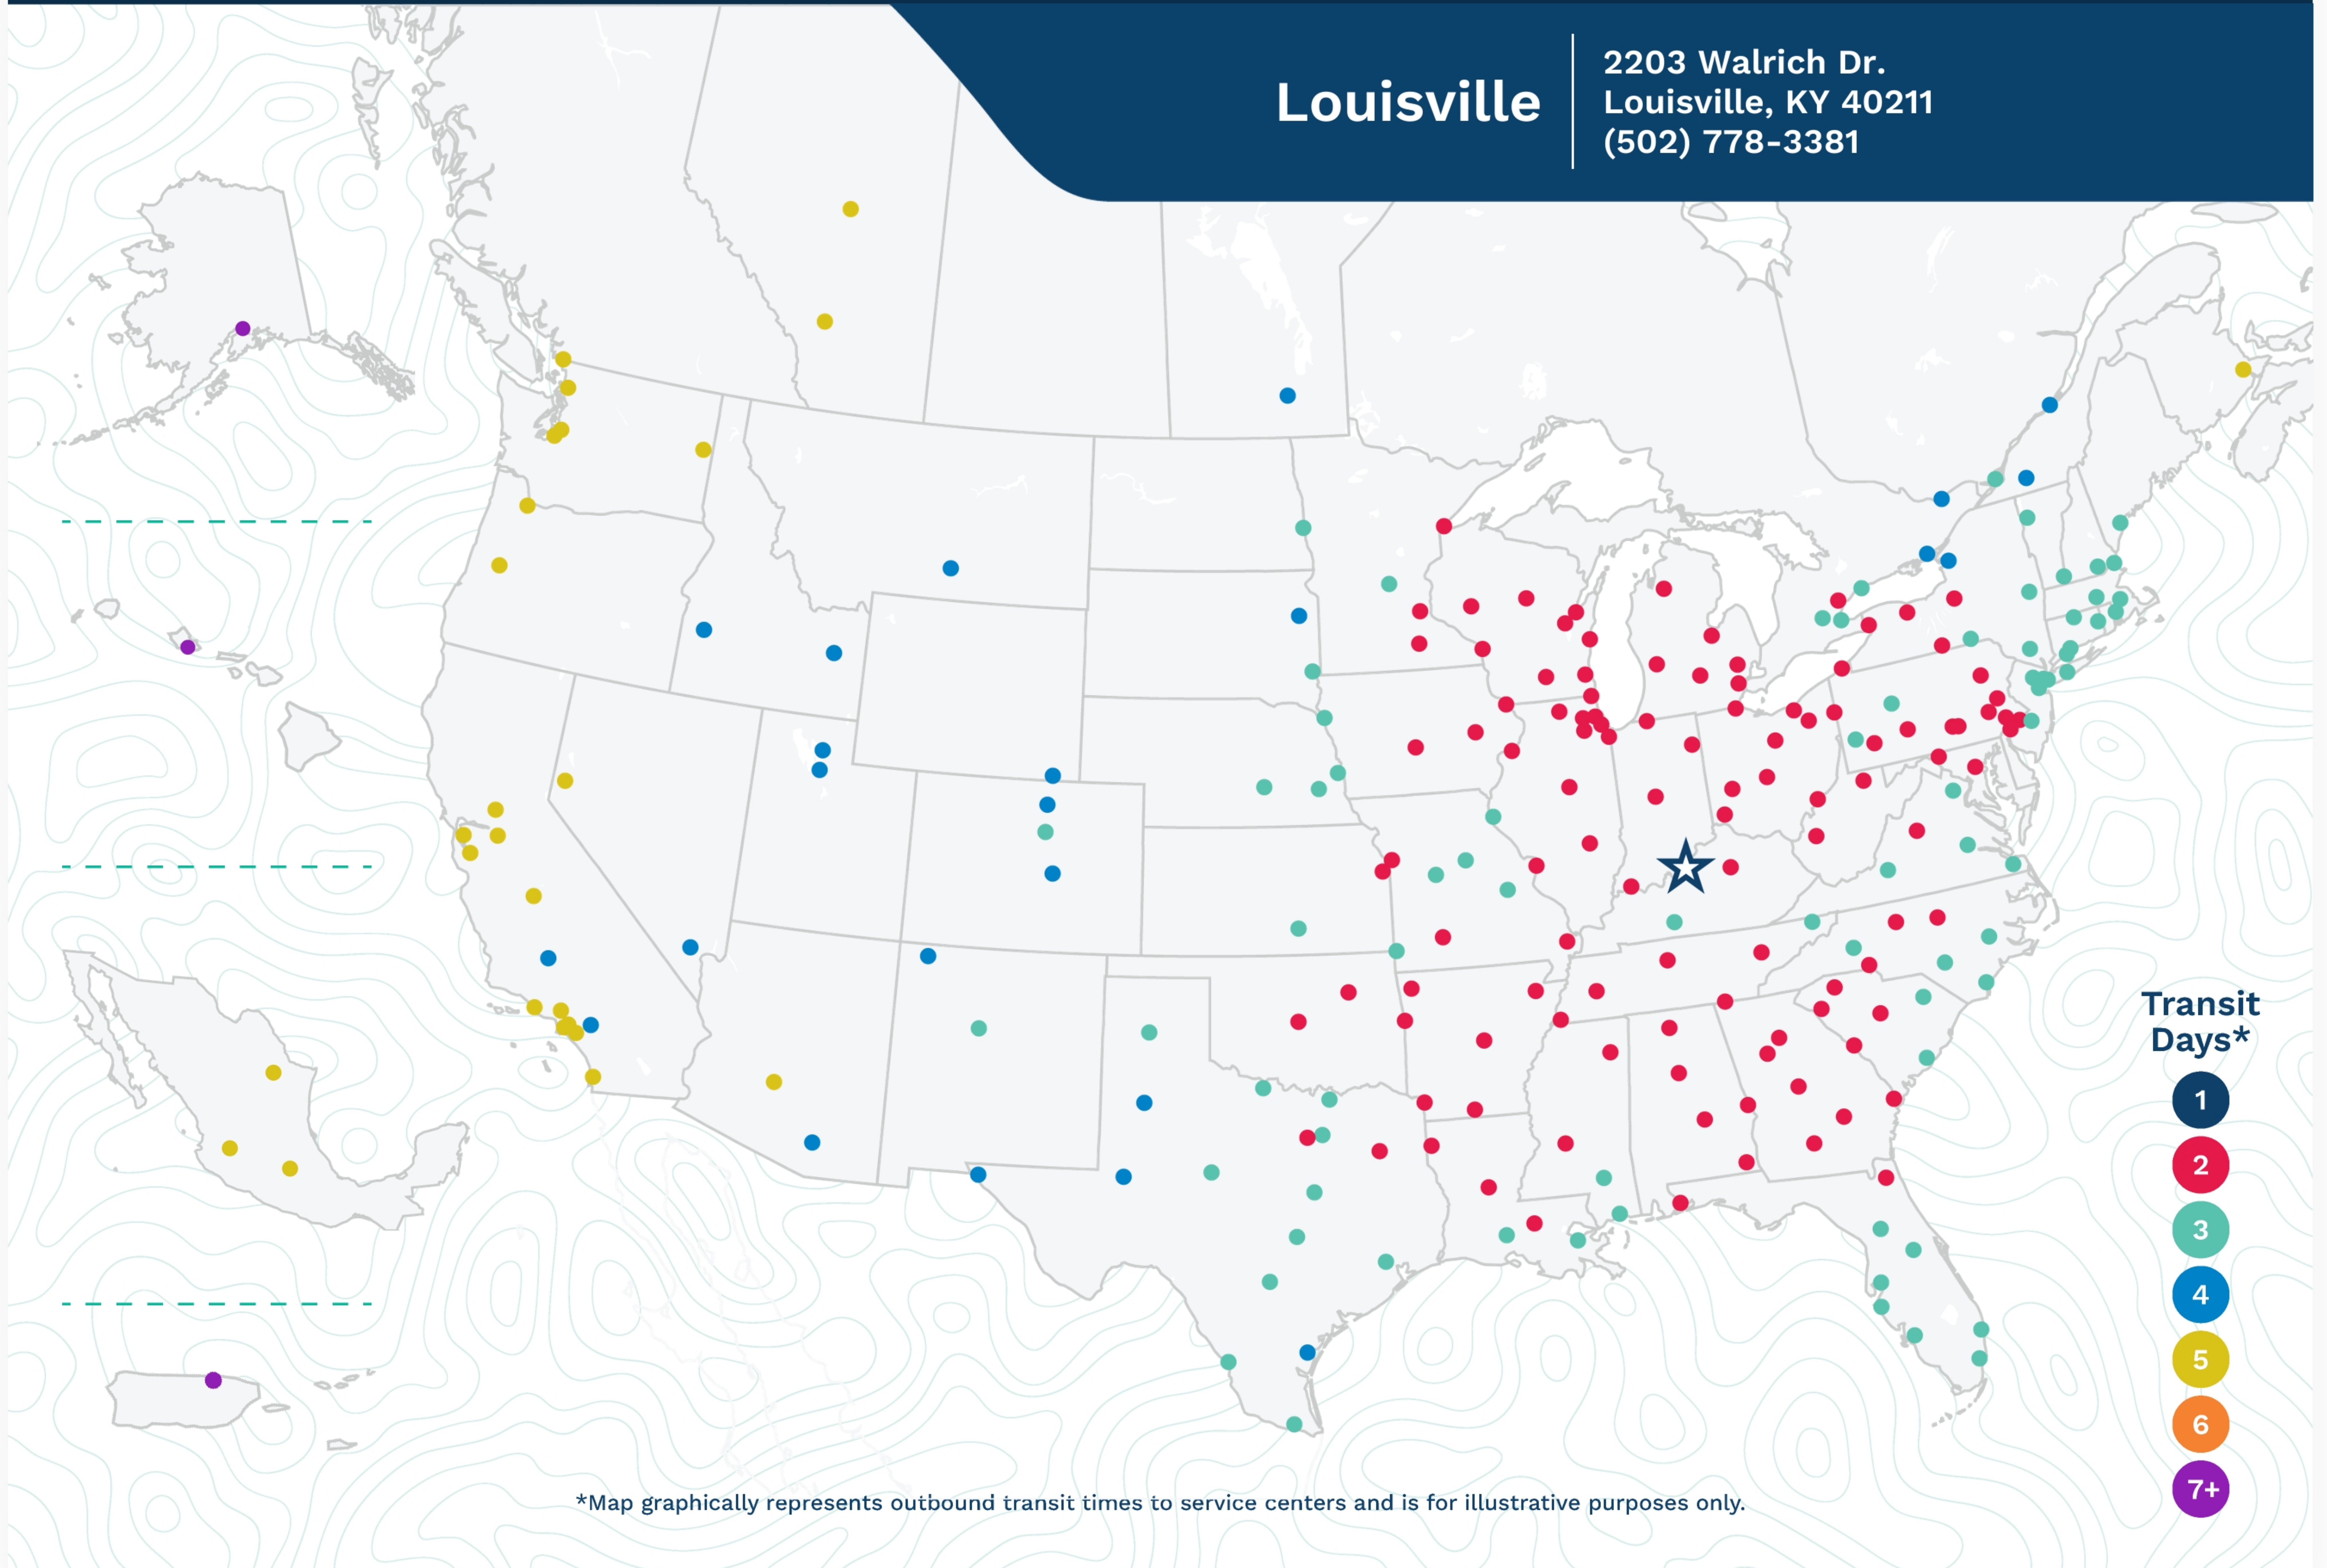

Advertised Transit Times

via the ABF Freight® Network

Louisville

2203 Walrich Dr.
Louisville, KY 40211
(502) 778-3381

*Map graphically represents outbound transit times to service centers and is for illustrative purposes only.