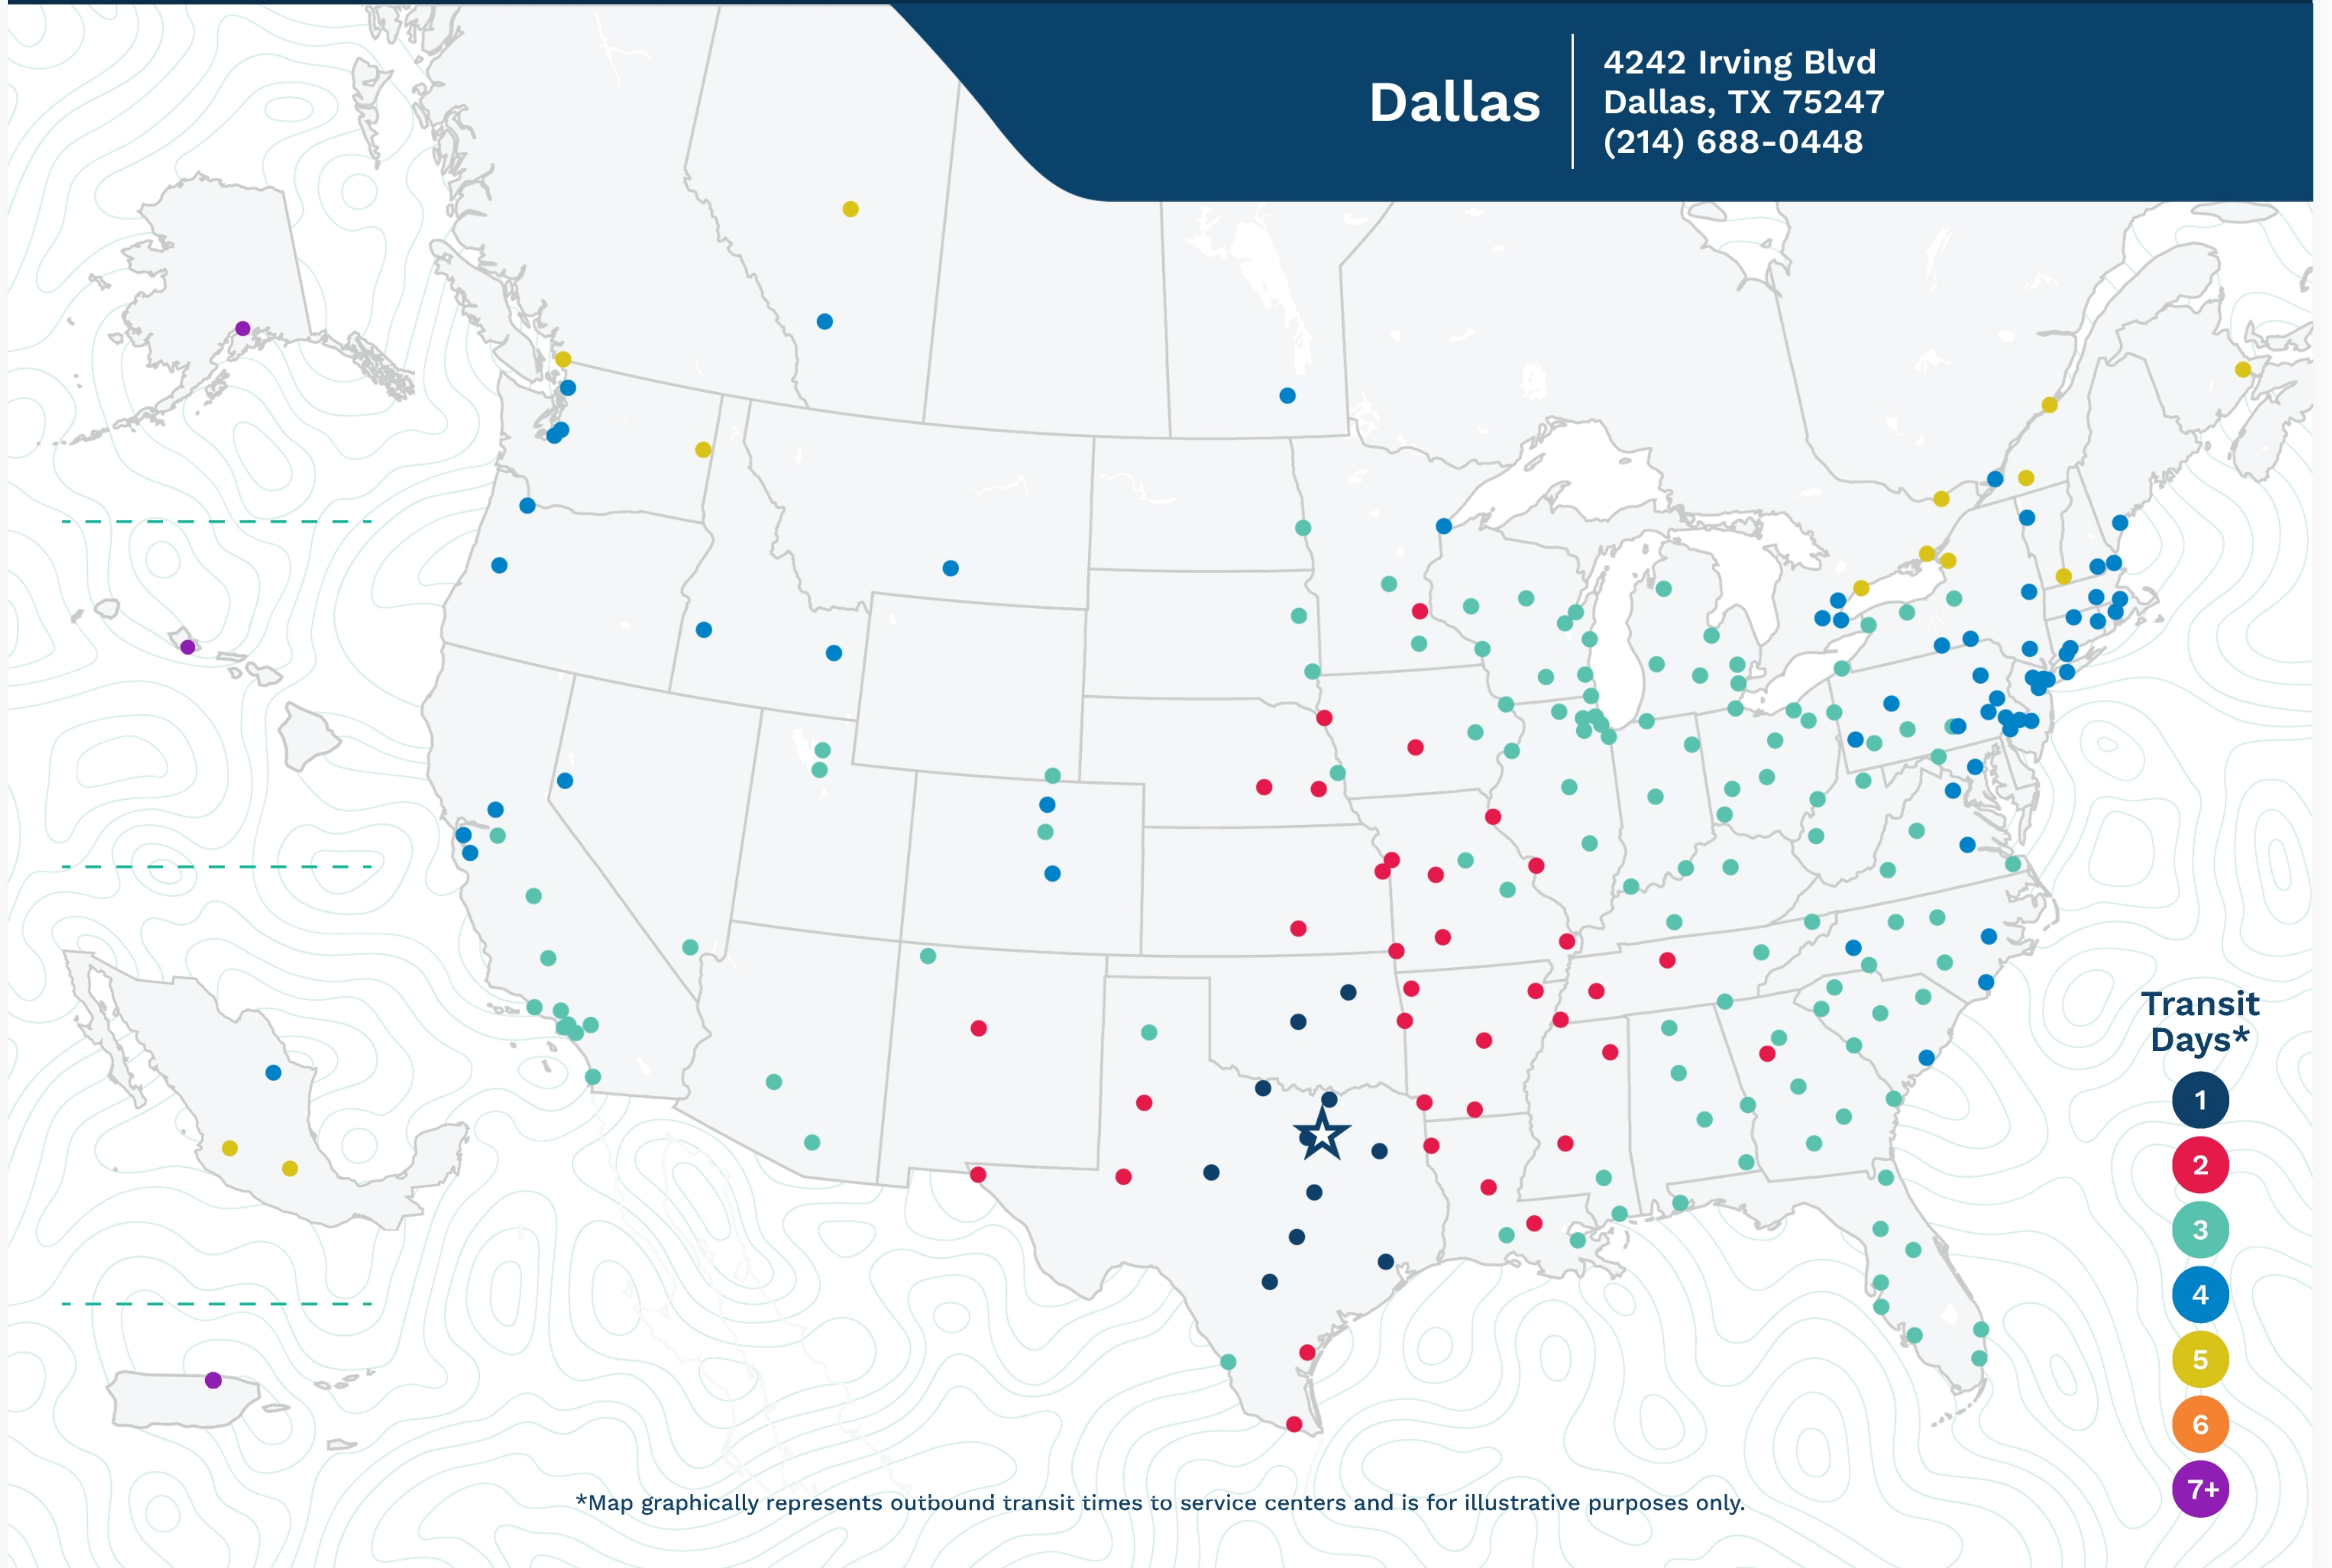

# Advertised Transit Times

via the ABF Freight® Network

Dallas

4242 Irving Blvd  
Dallas, TX 75247  
(214) 688-0448

\*Map graphically represents outbound transit times to service centers and is for illustrative purposes only.