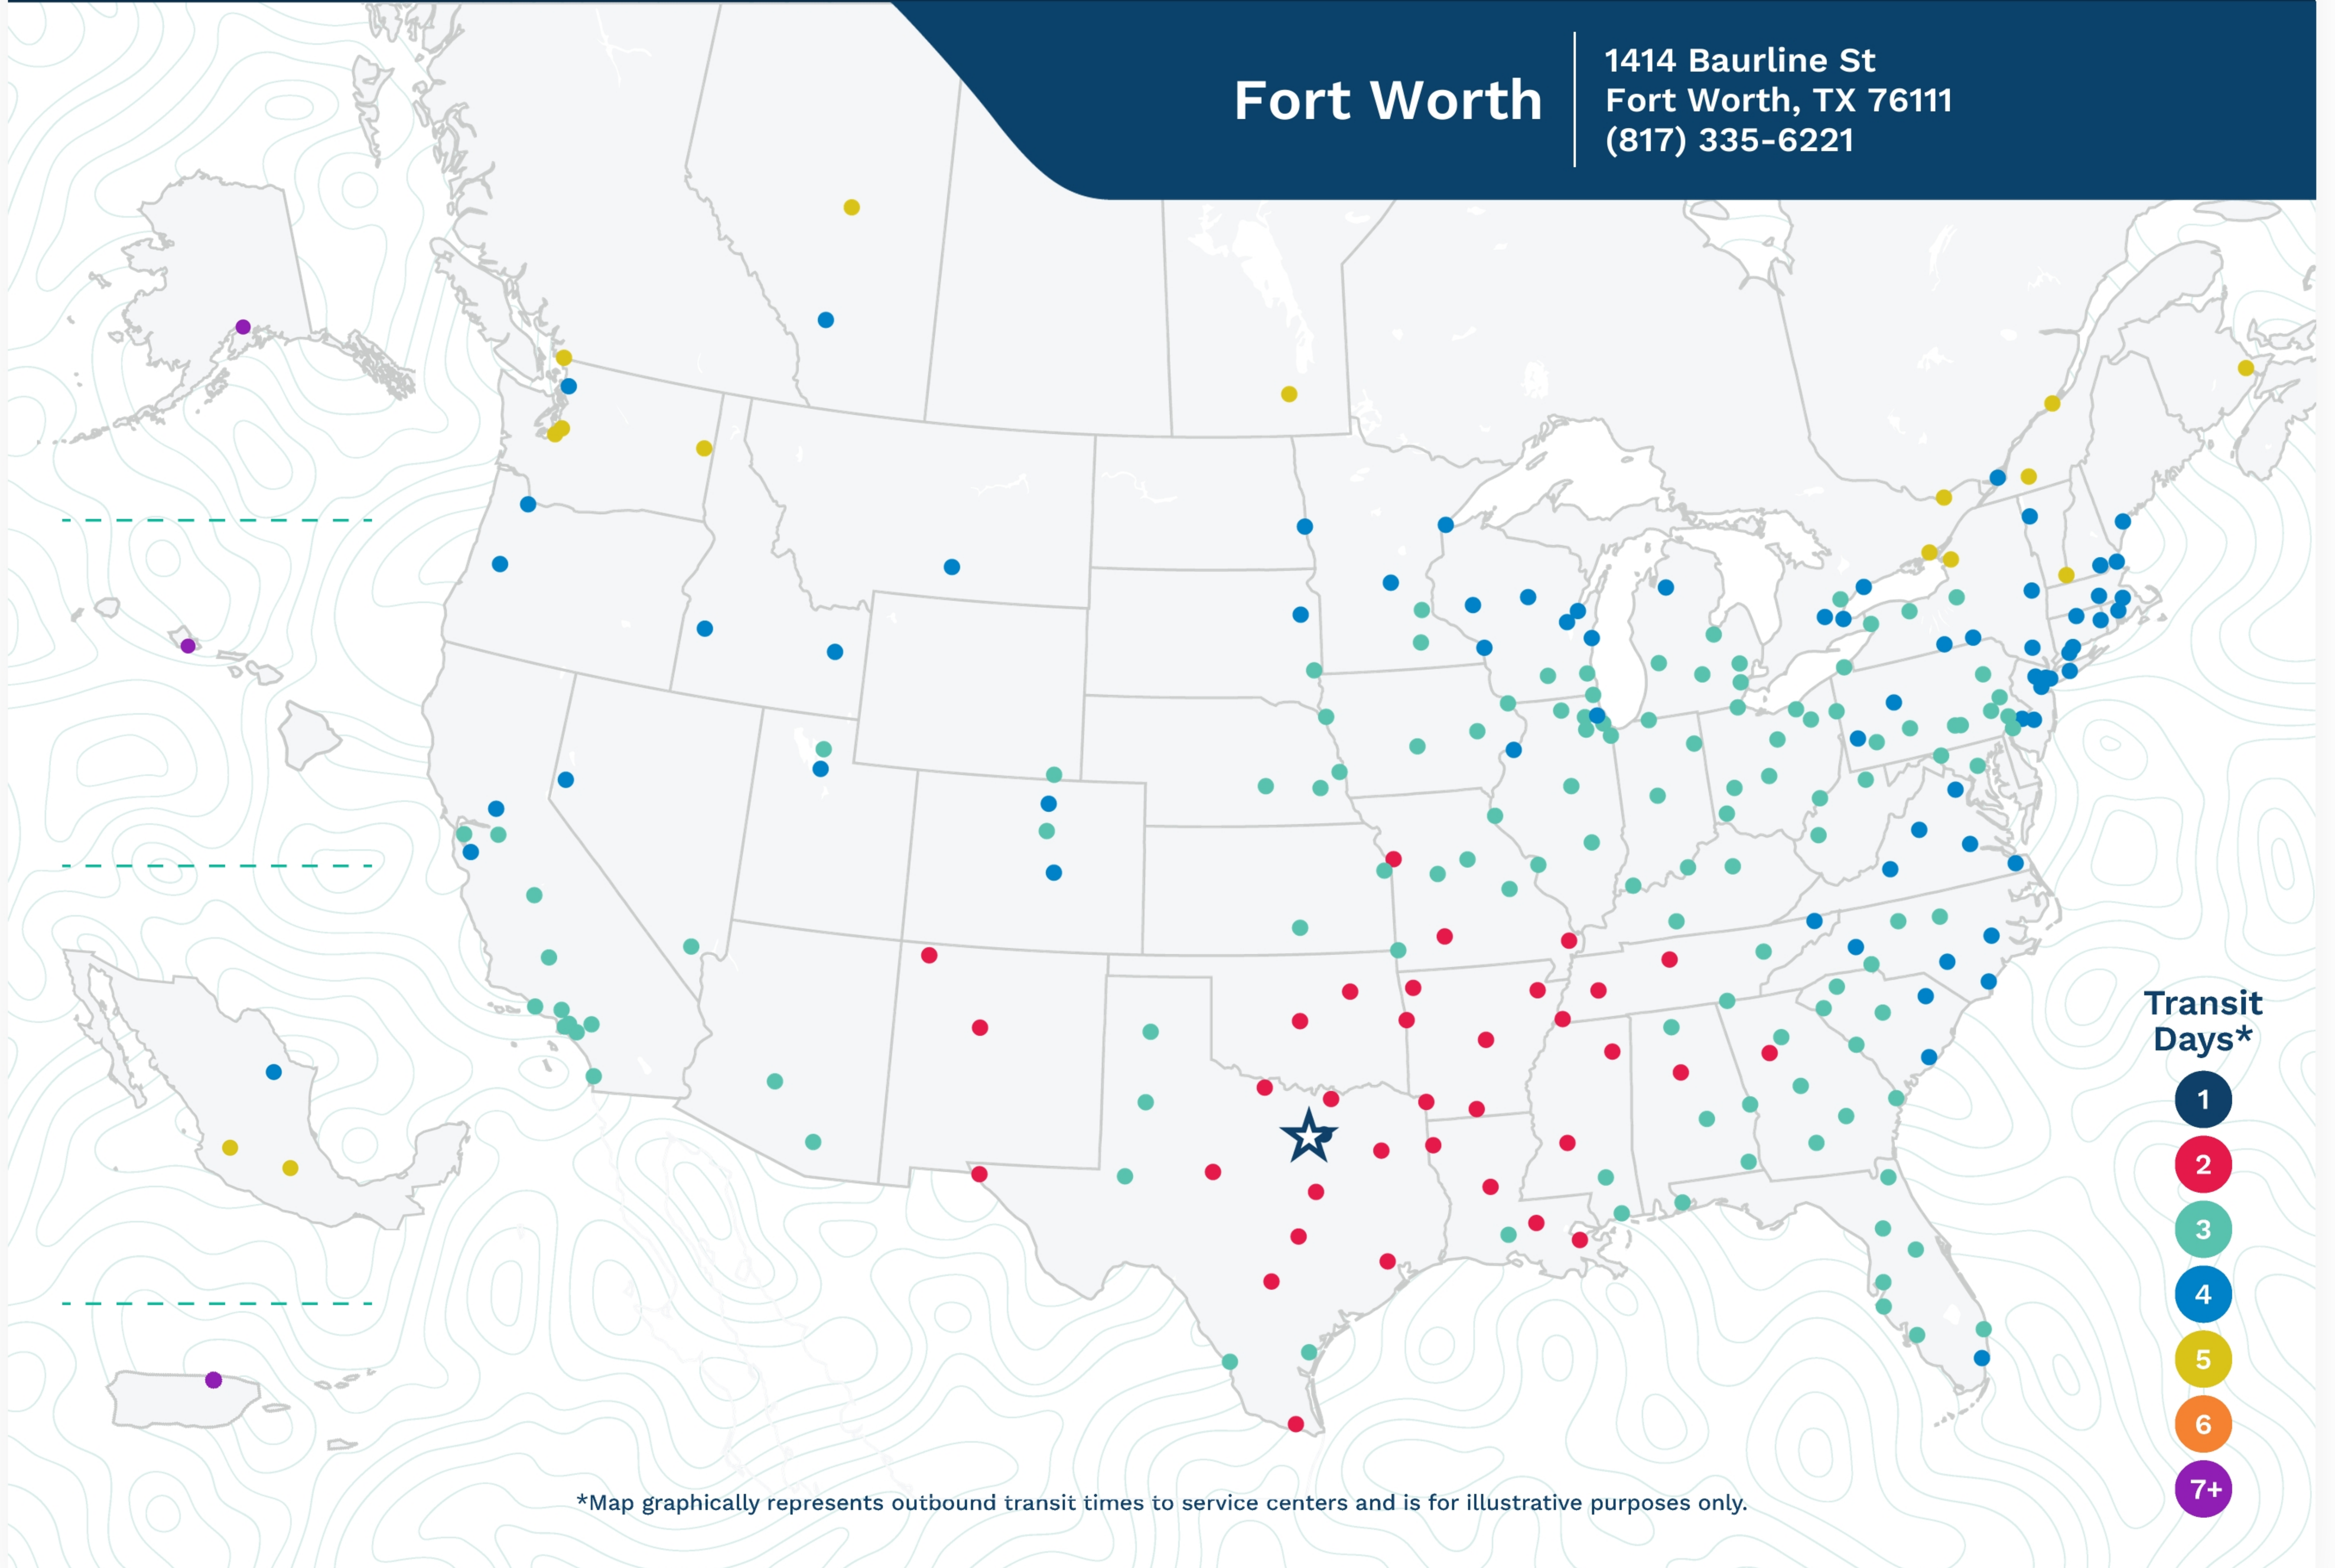

Advertised Transit Times

via the ABF Freight® Network

Fort Worth

1414 Baurline St
Fort Worth, TX 76111
(817) 335-6221

*Map graphically represents outbound transit times to service centers and is for illustrative purposes only.