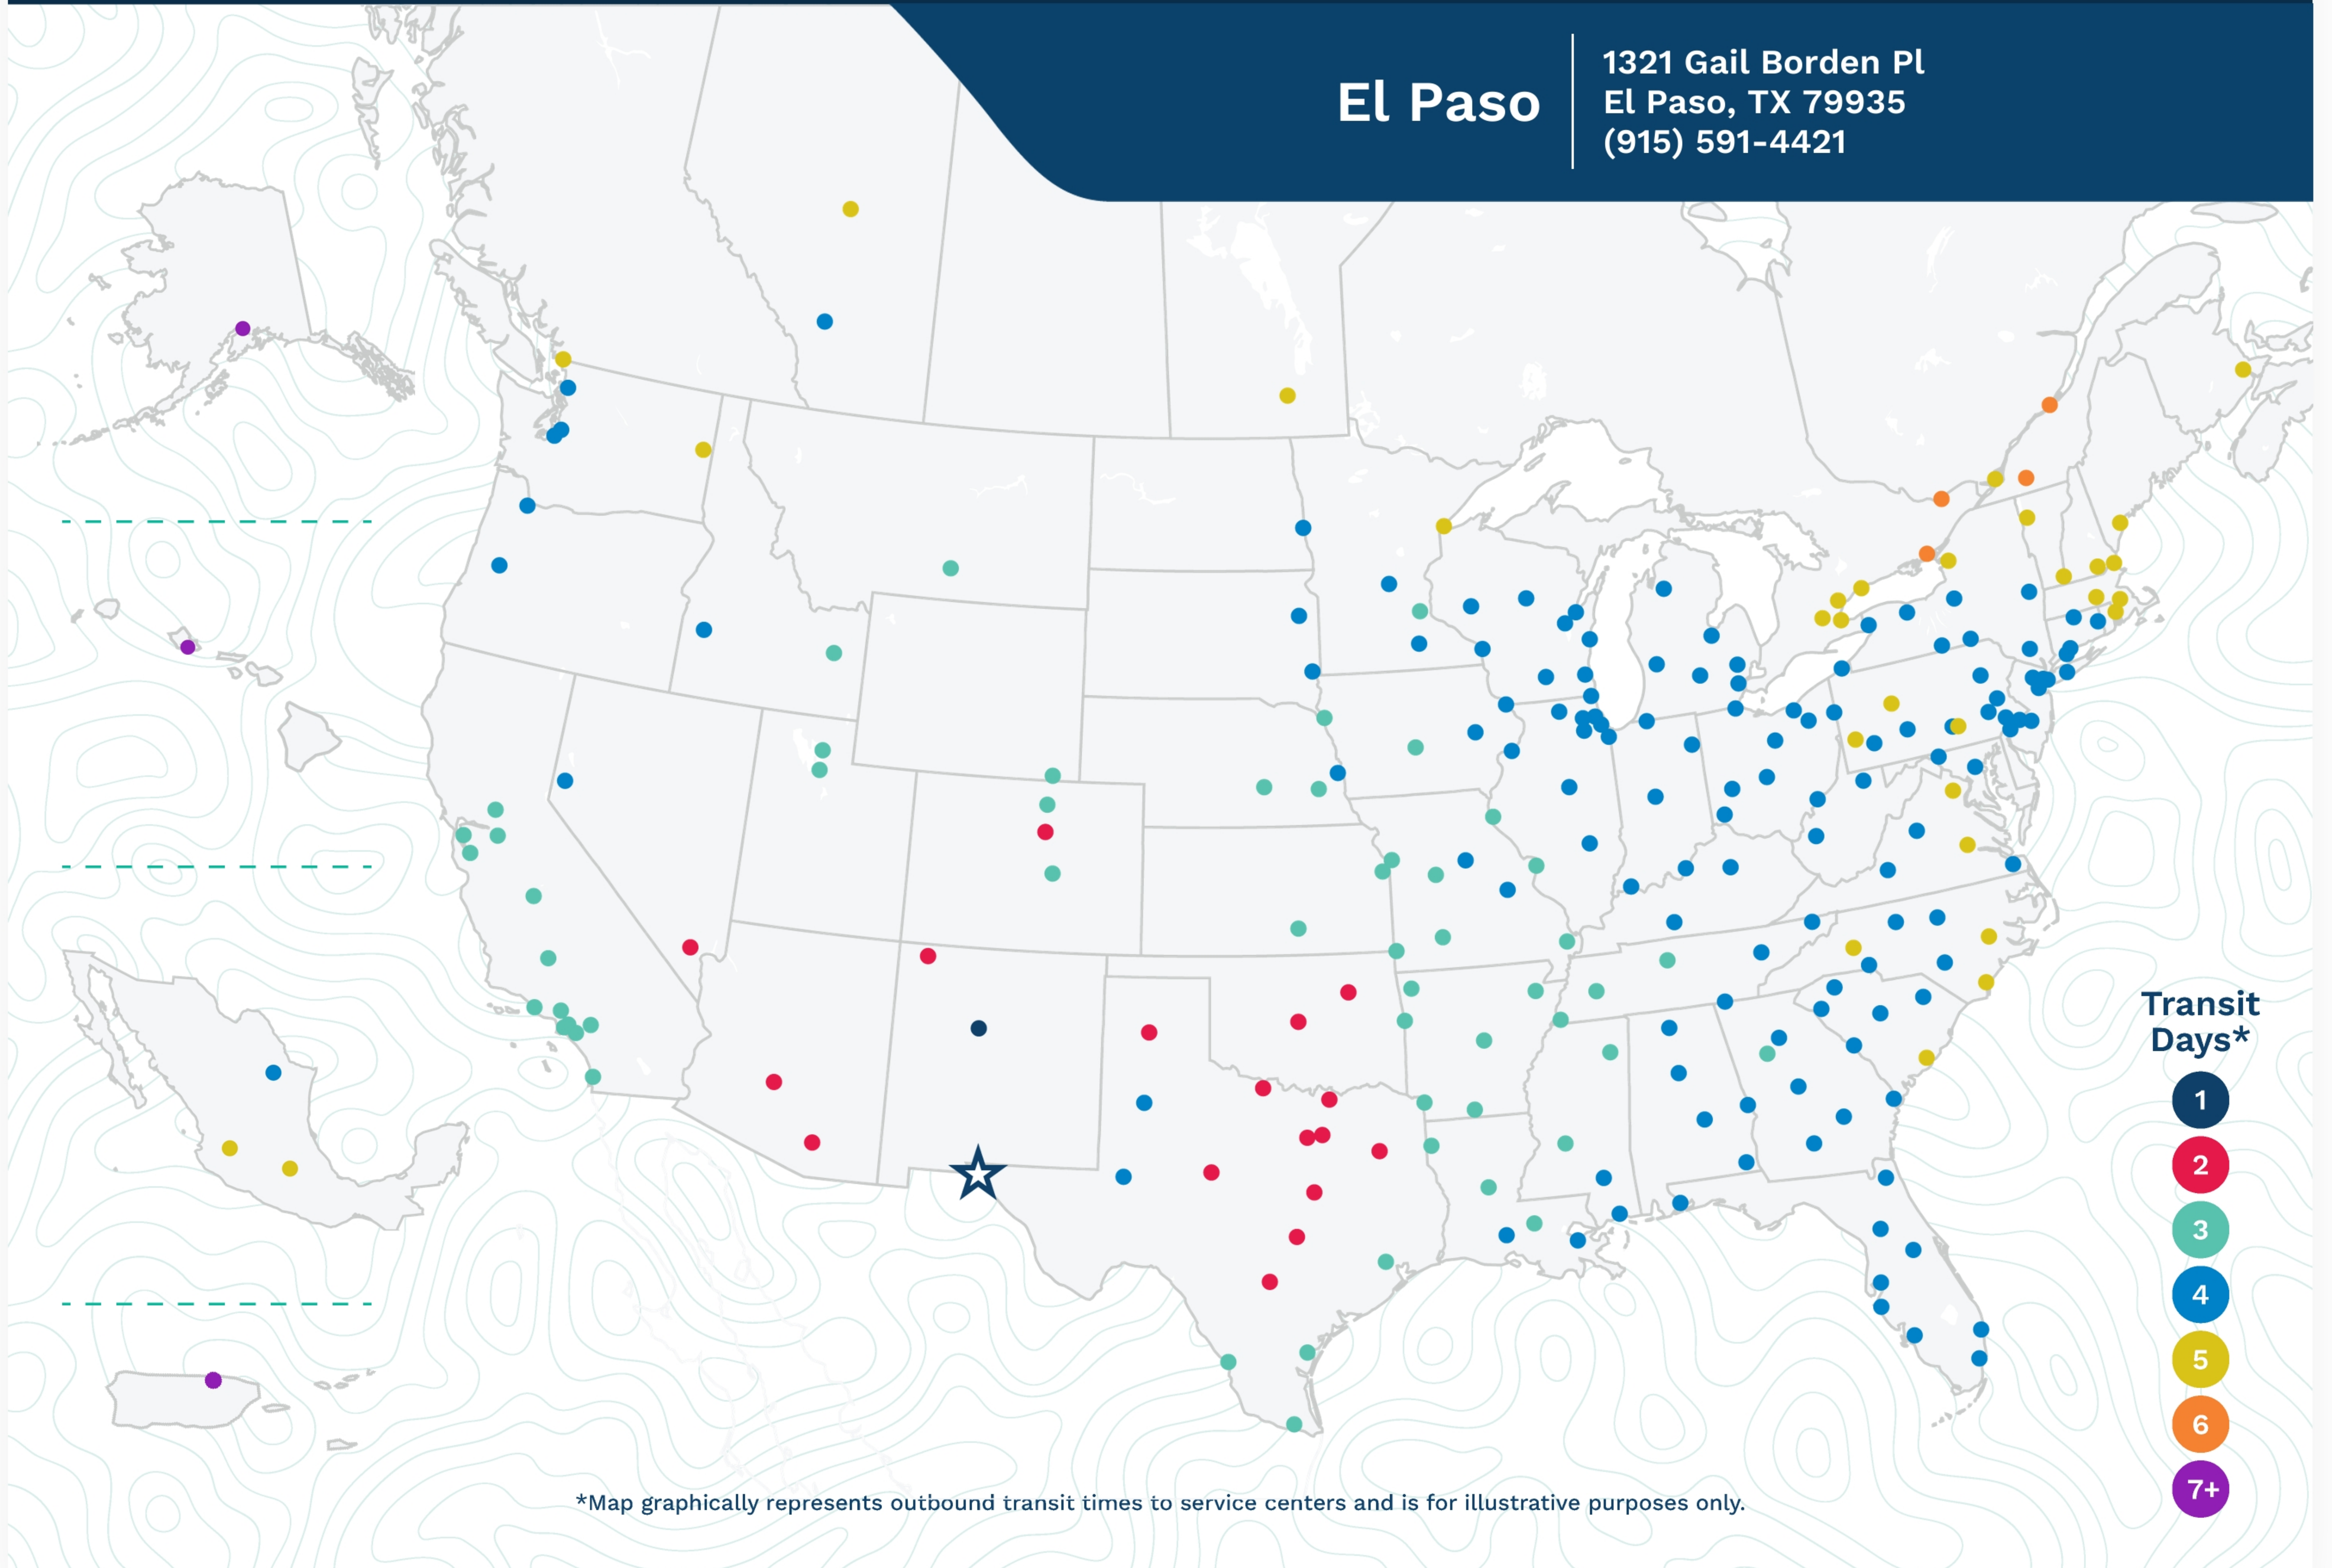

Advertised Transit Times

via the ABF Freight® Network

El Paso

1321 Gail Borden Pl
El Paso, TX 79935
(915) 591-4421

*Map graphically represents outbound transit times to service centers and is for illustrative purposes only.