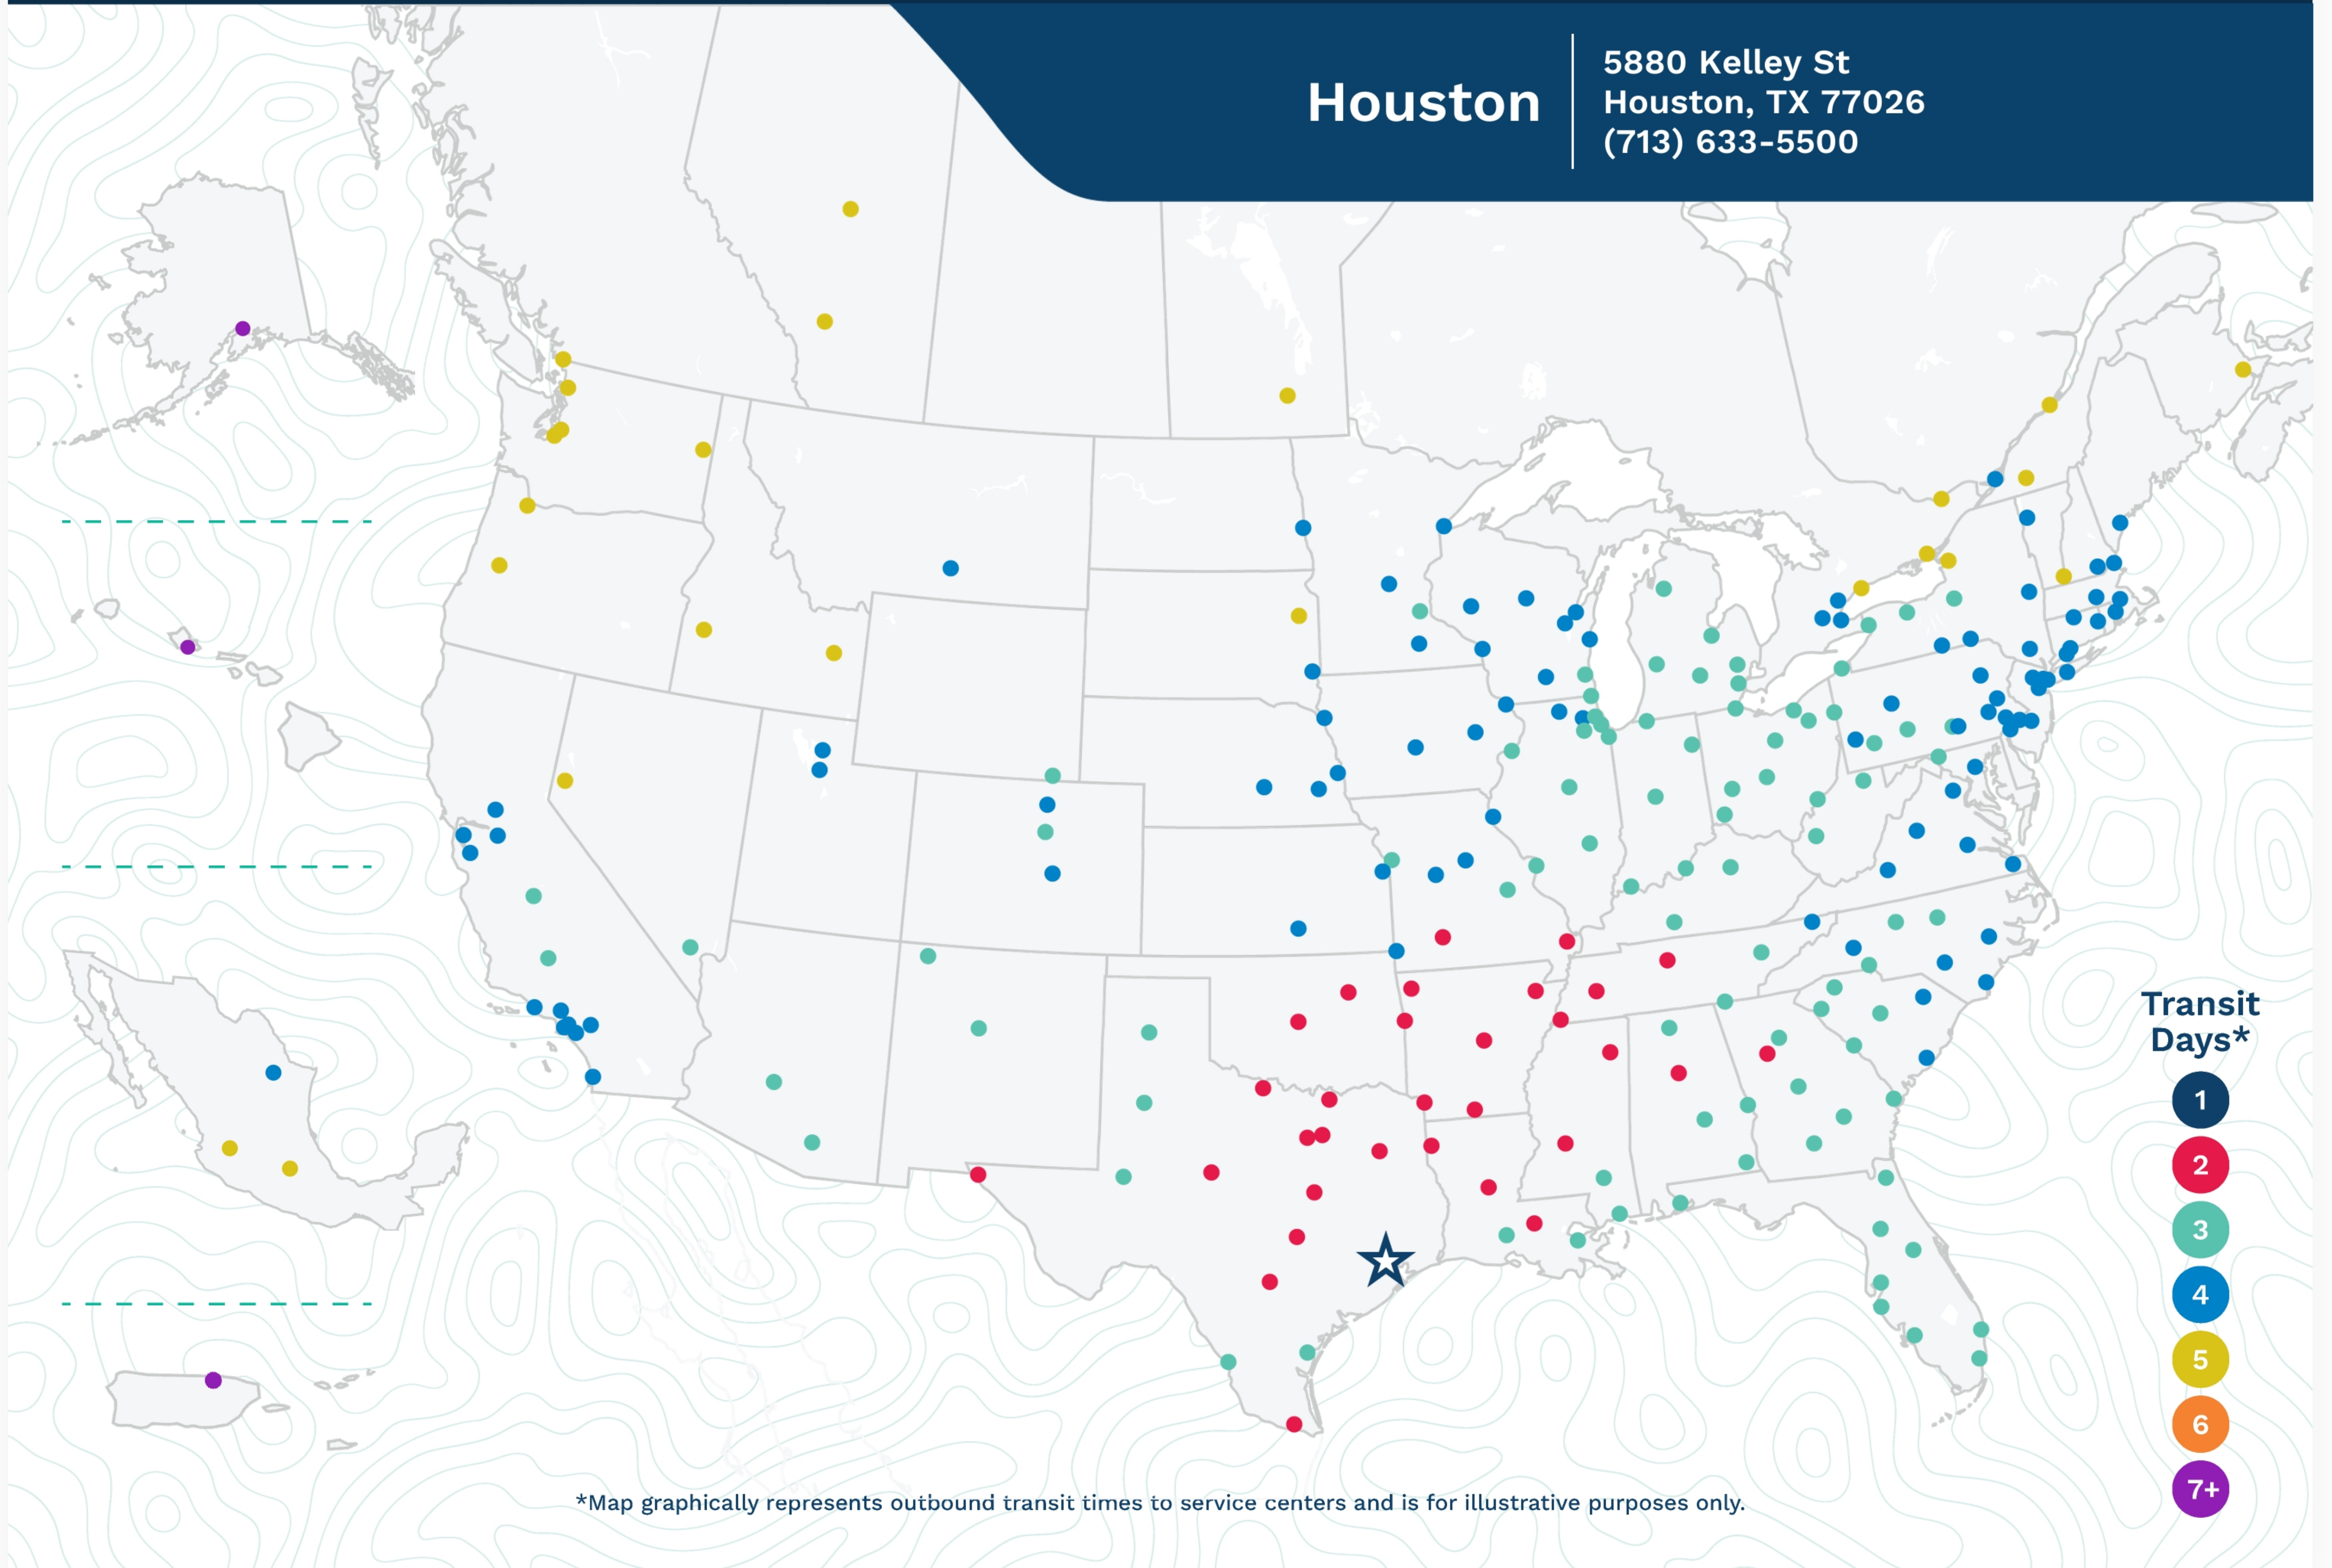

Advertised Transit Times

via the ABF Freight® Network

Houston

5880 Kelley St
Houston, TX 77026
(713) 633-5500

*Map graphically represents outbound transit times to service centers and is for illustrative purposes only.