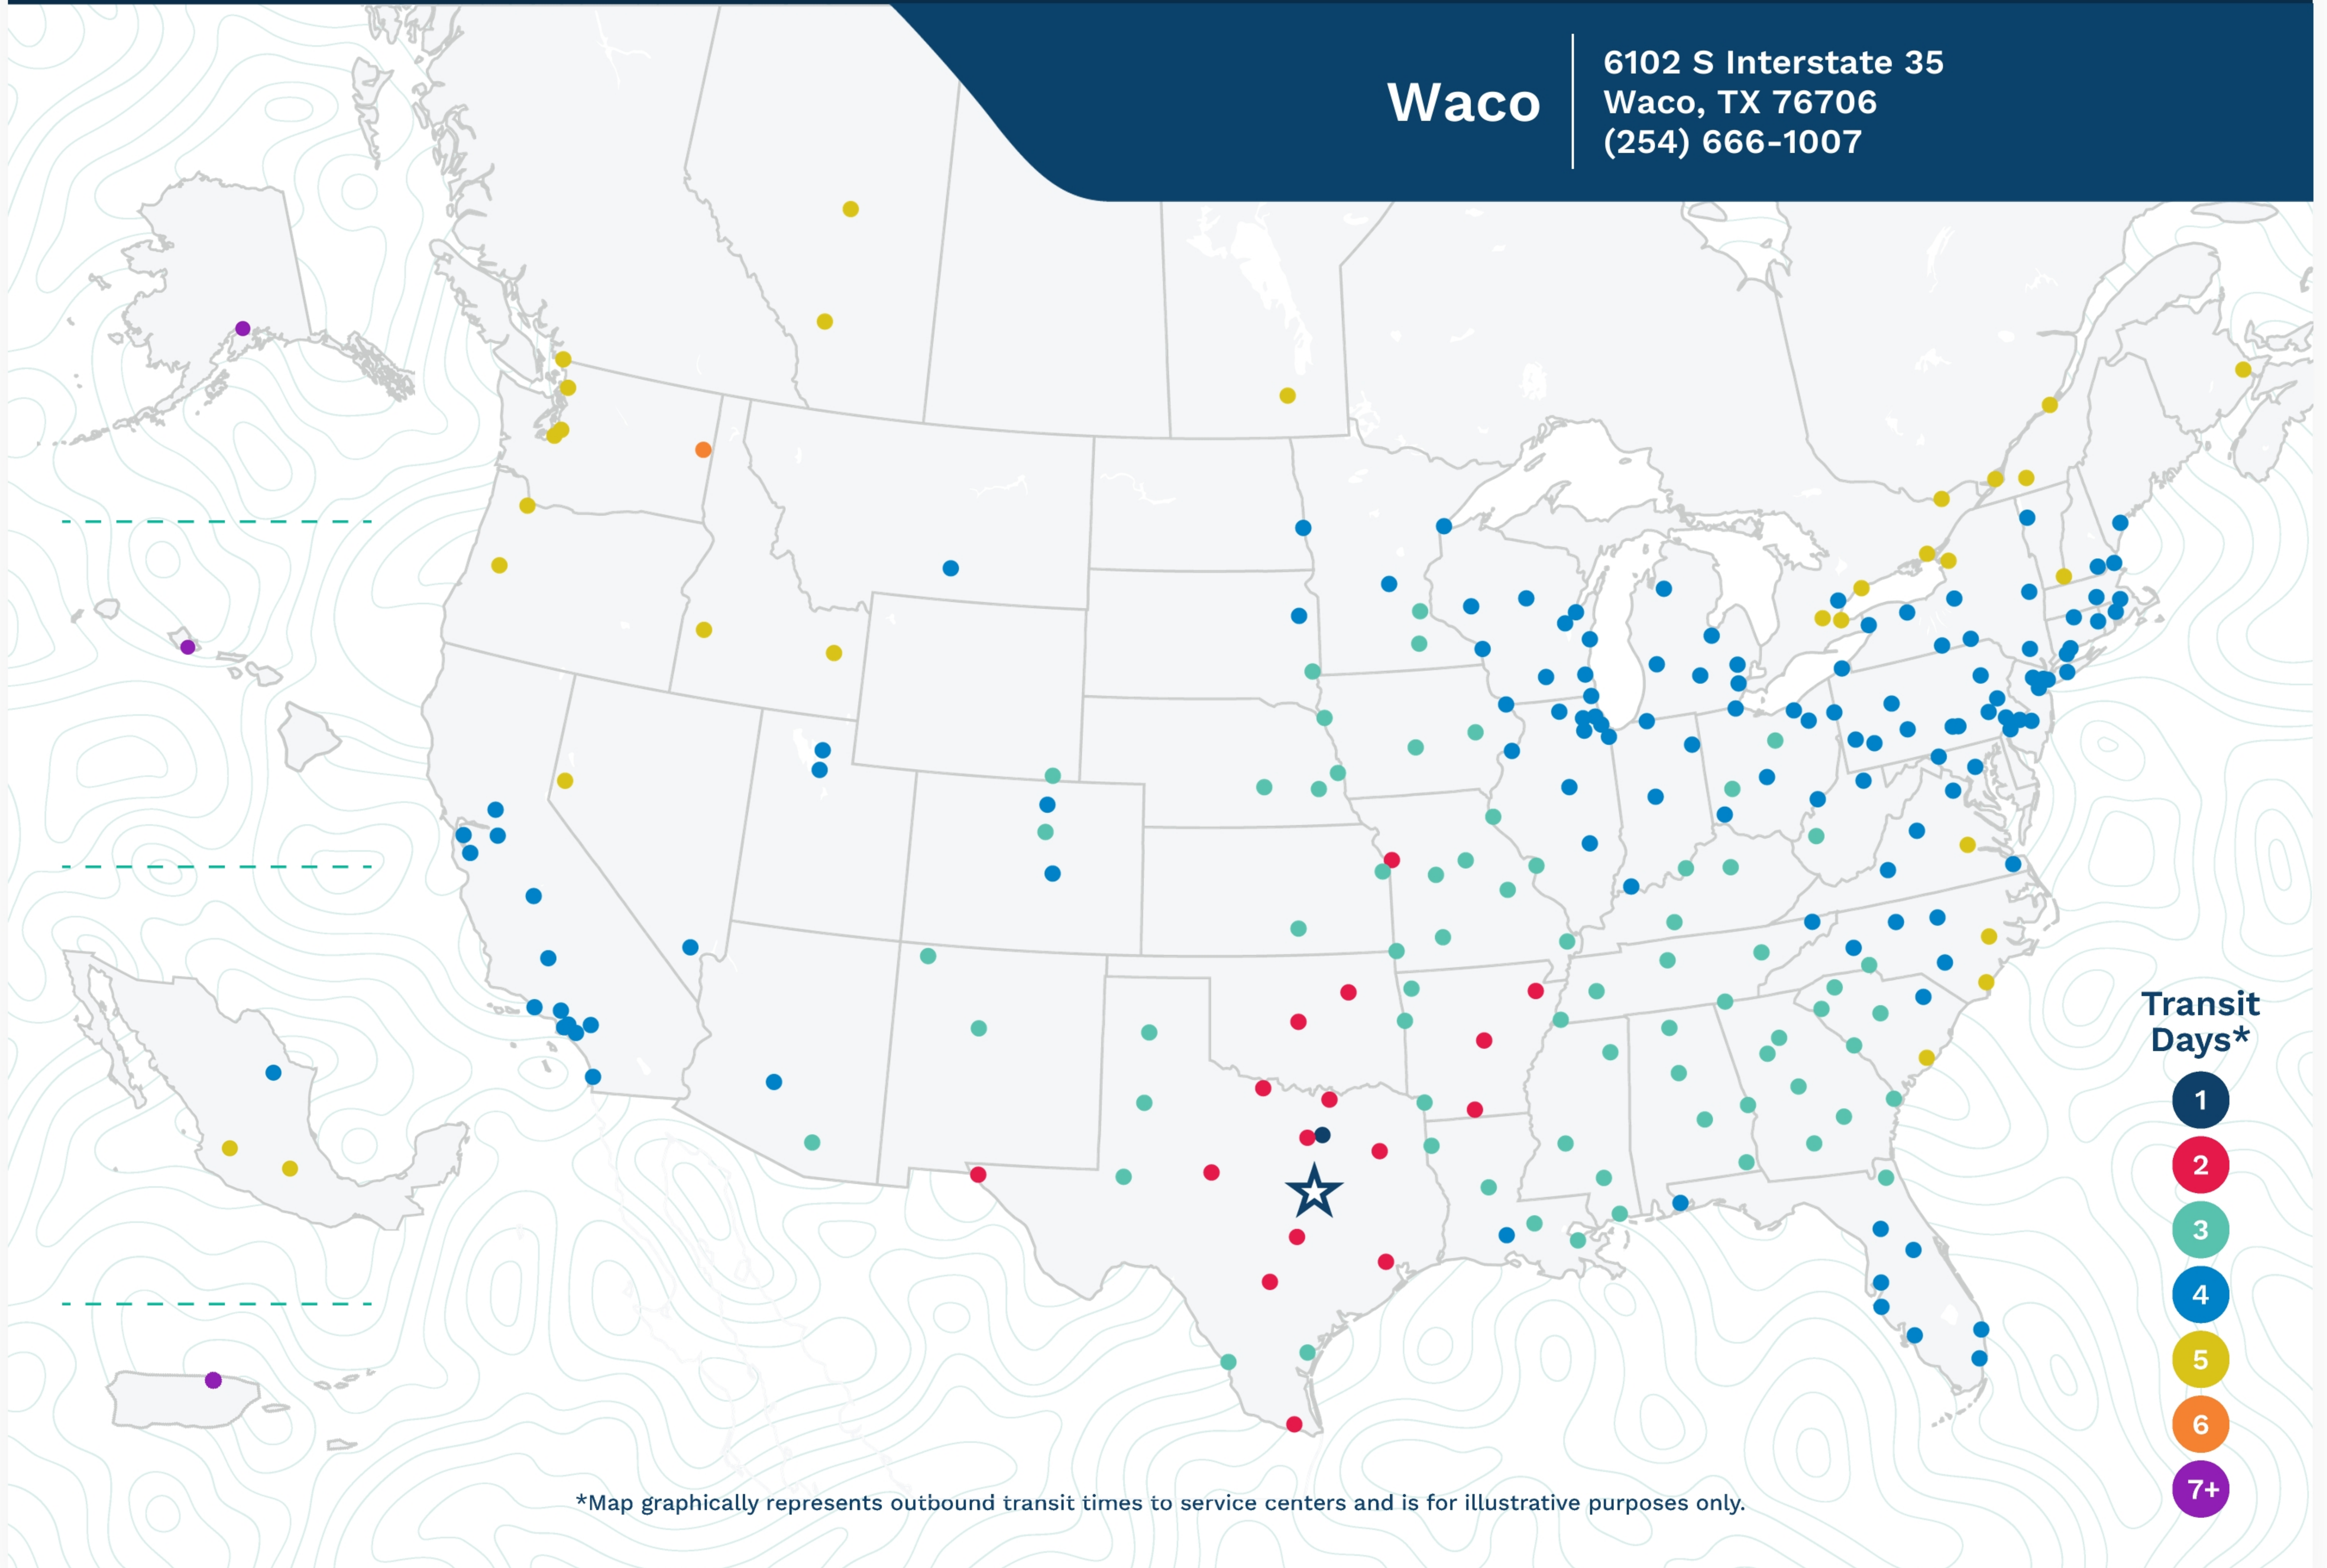

Advertised Transit Times

via the ABF Freight® Network

Waco

6102 S Interstate 35
Waco, TX 76706
(254) 666-1007

*Map graphically represents outbound transit times to service centers and is for illustrative purposes only.