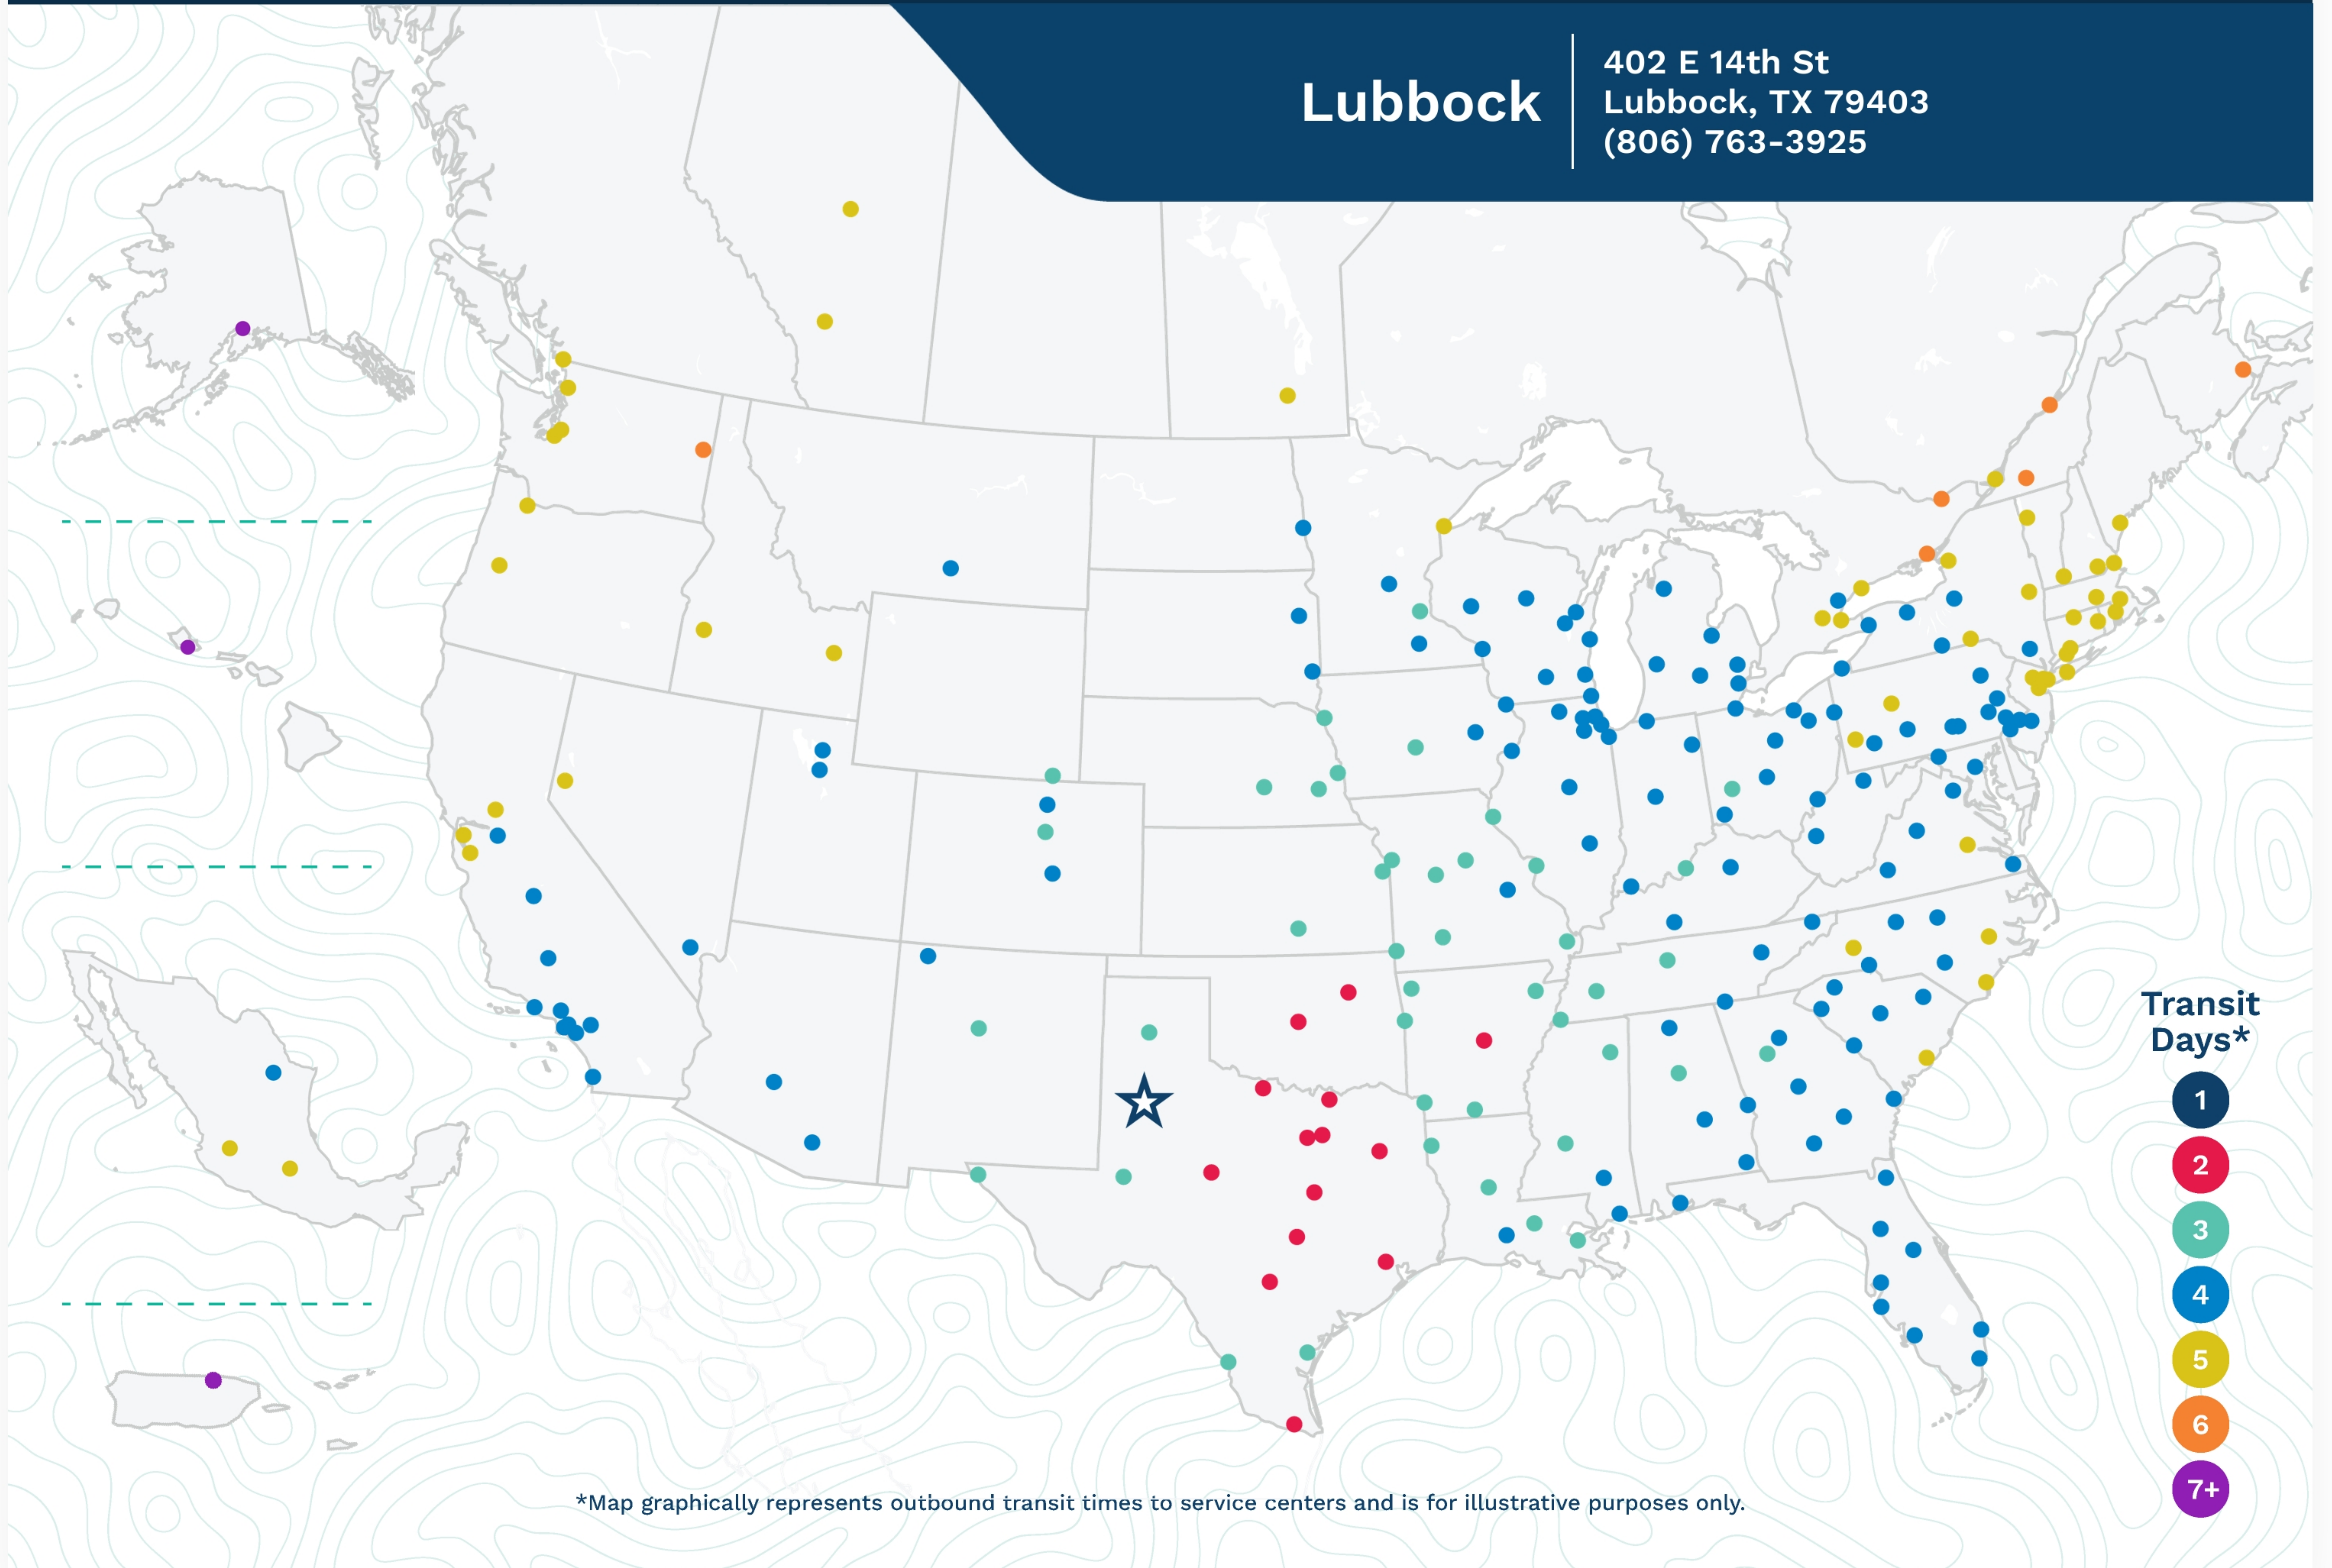

Lubbock

402 E 14th St
Lubbock, TX 79403
(806) 763-3925

*Map graphically represents outbound transit times to service centers and is for illustrative purposes only.