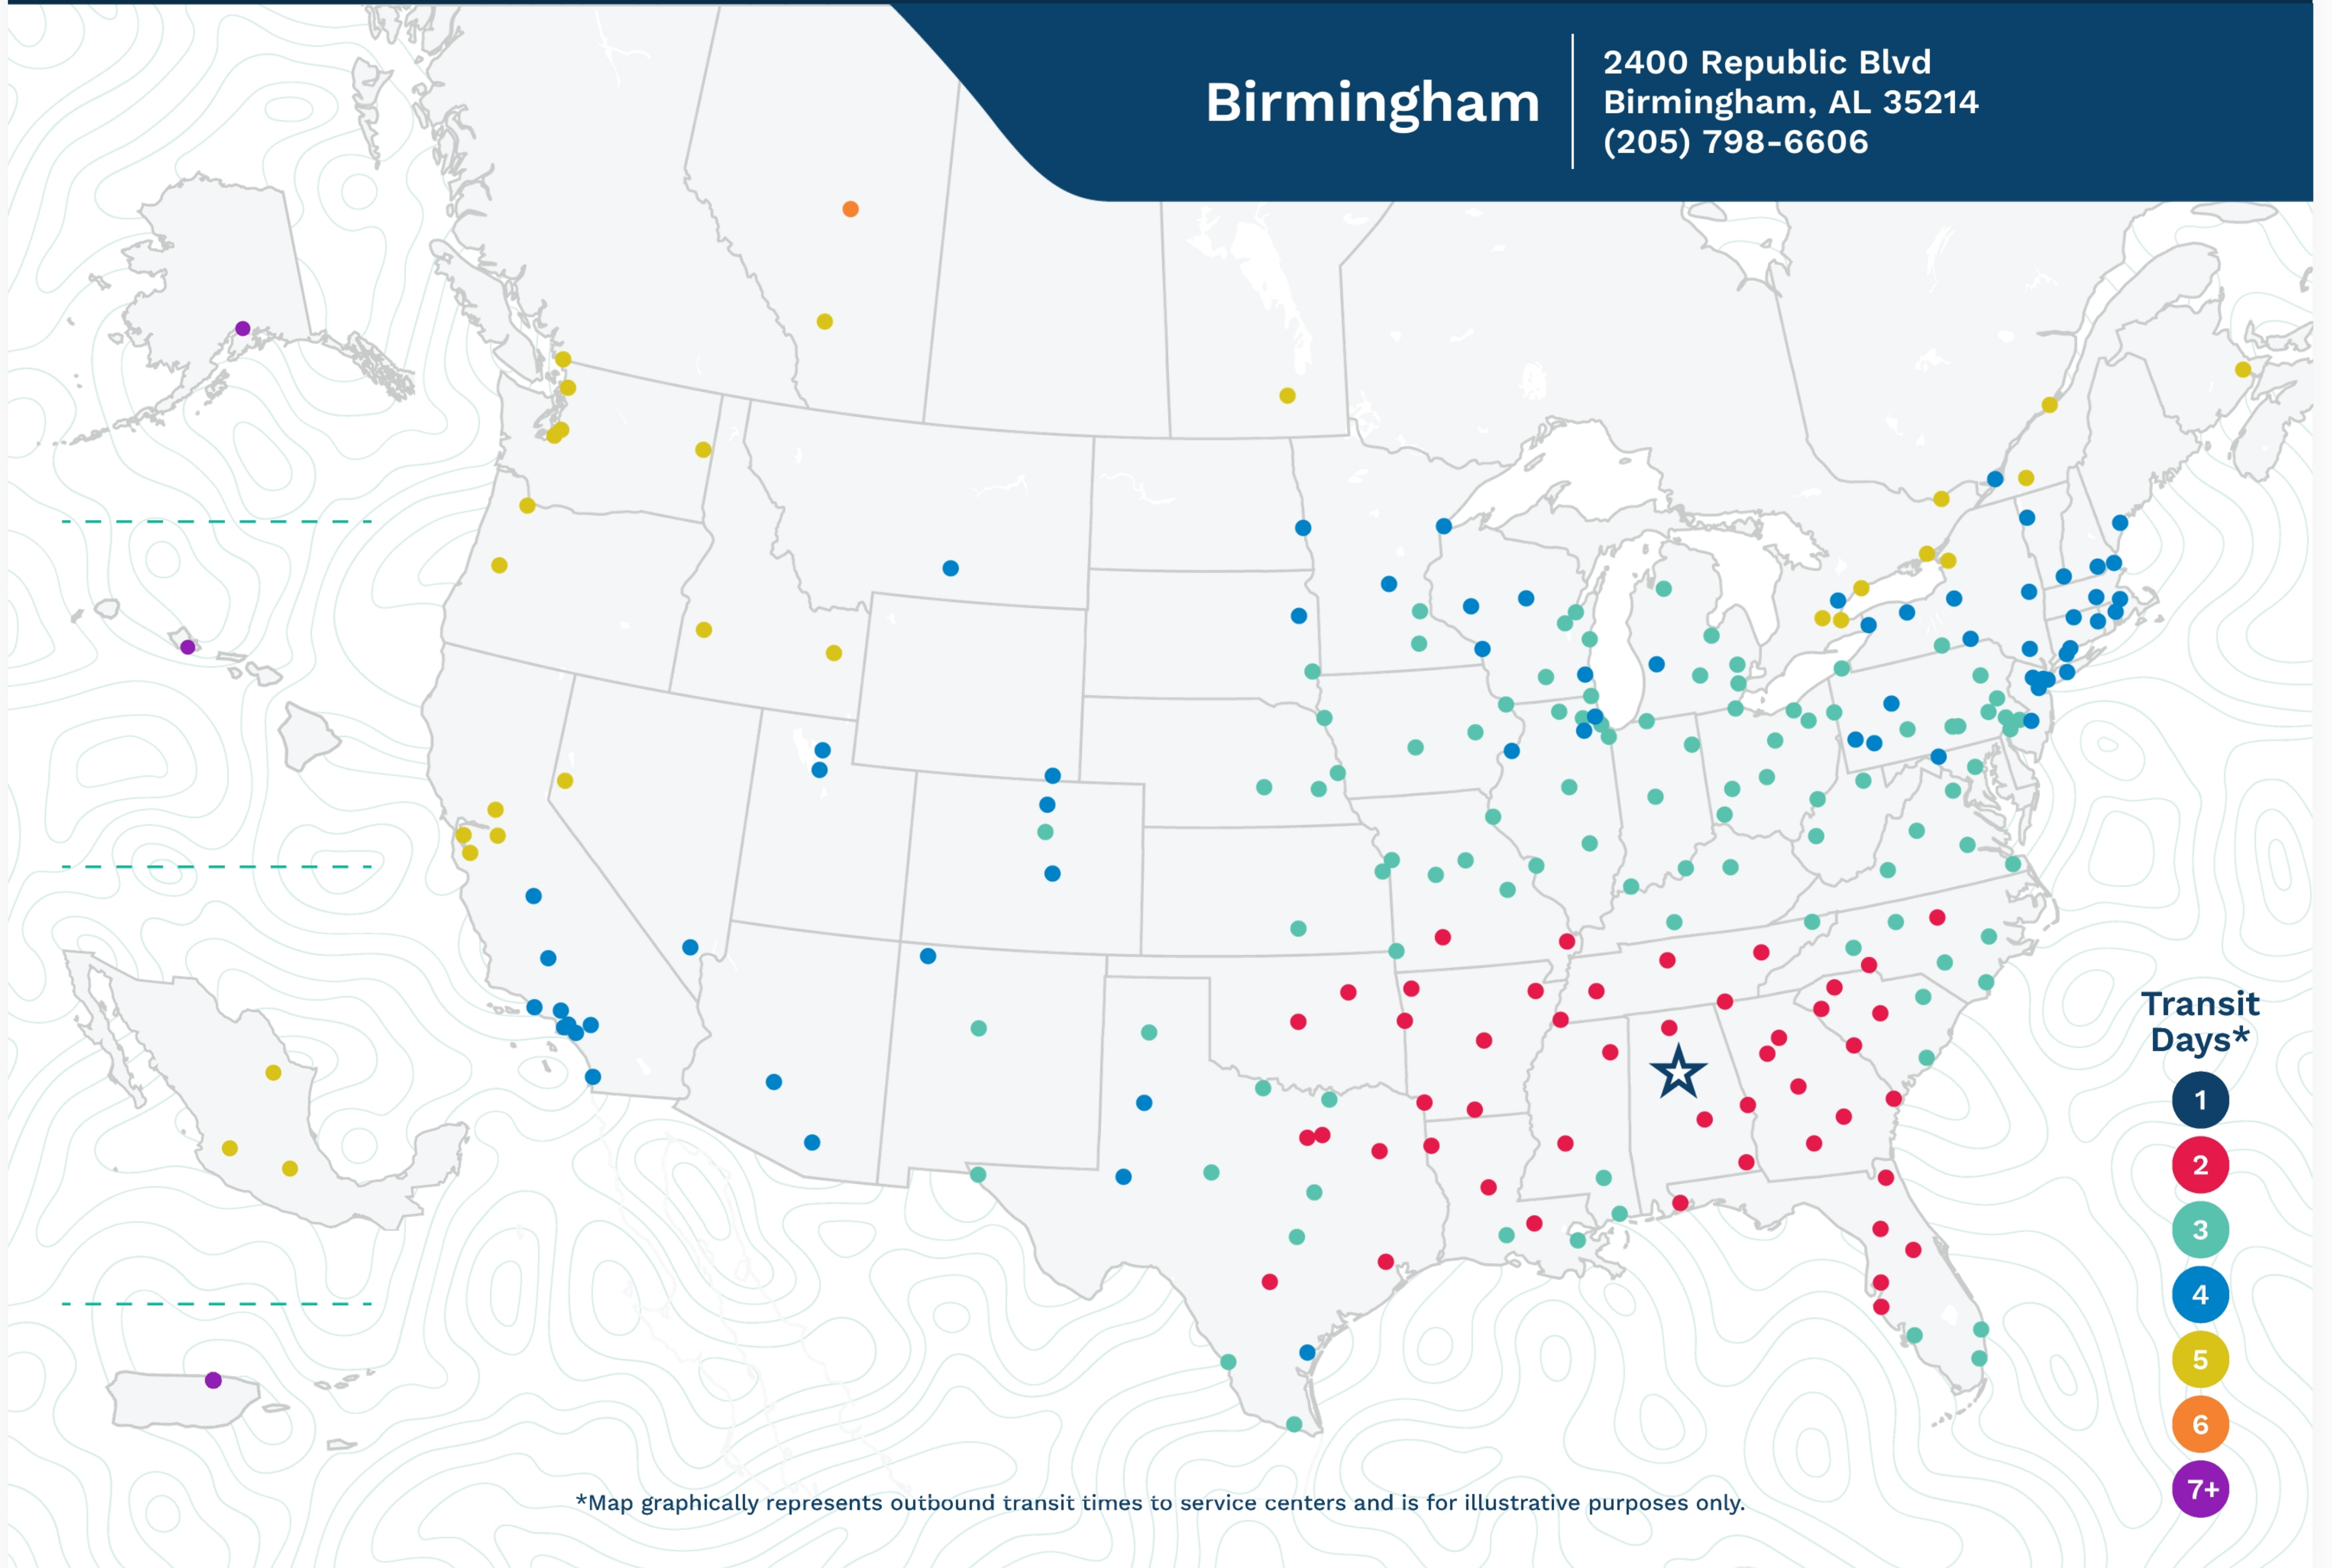

Advertised Transit Times

via the ABF Freight® Network

Birmingham

2400 Republic Blvd
Birmingham, AL 35214
(205) 798-6606

*Map graphically represents outbound transit times to service centers and is for illustrative purposes only.