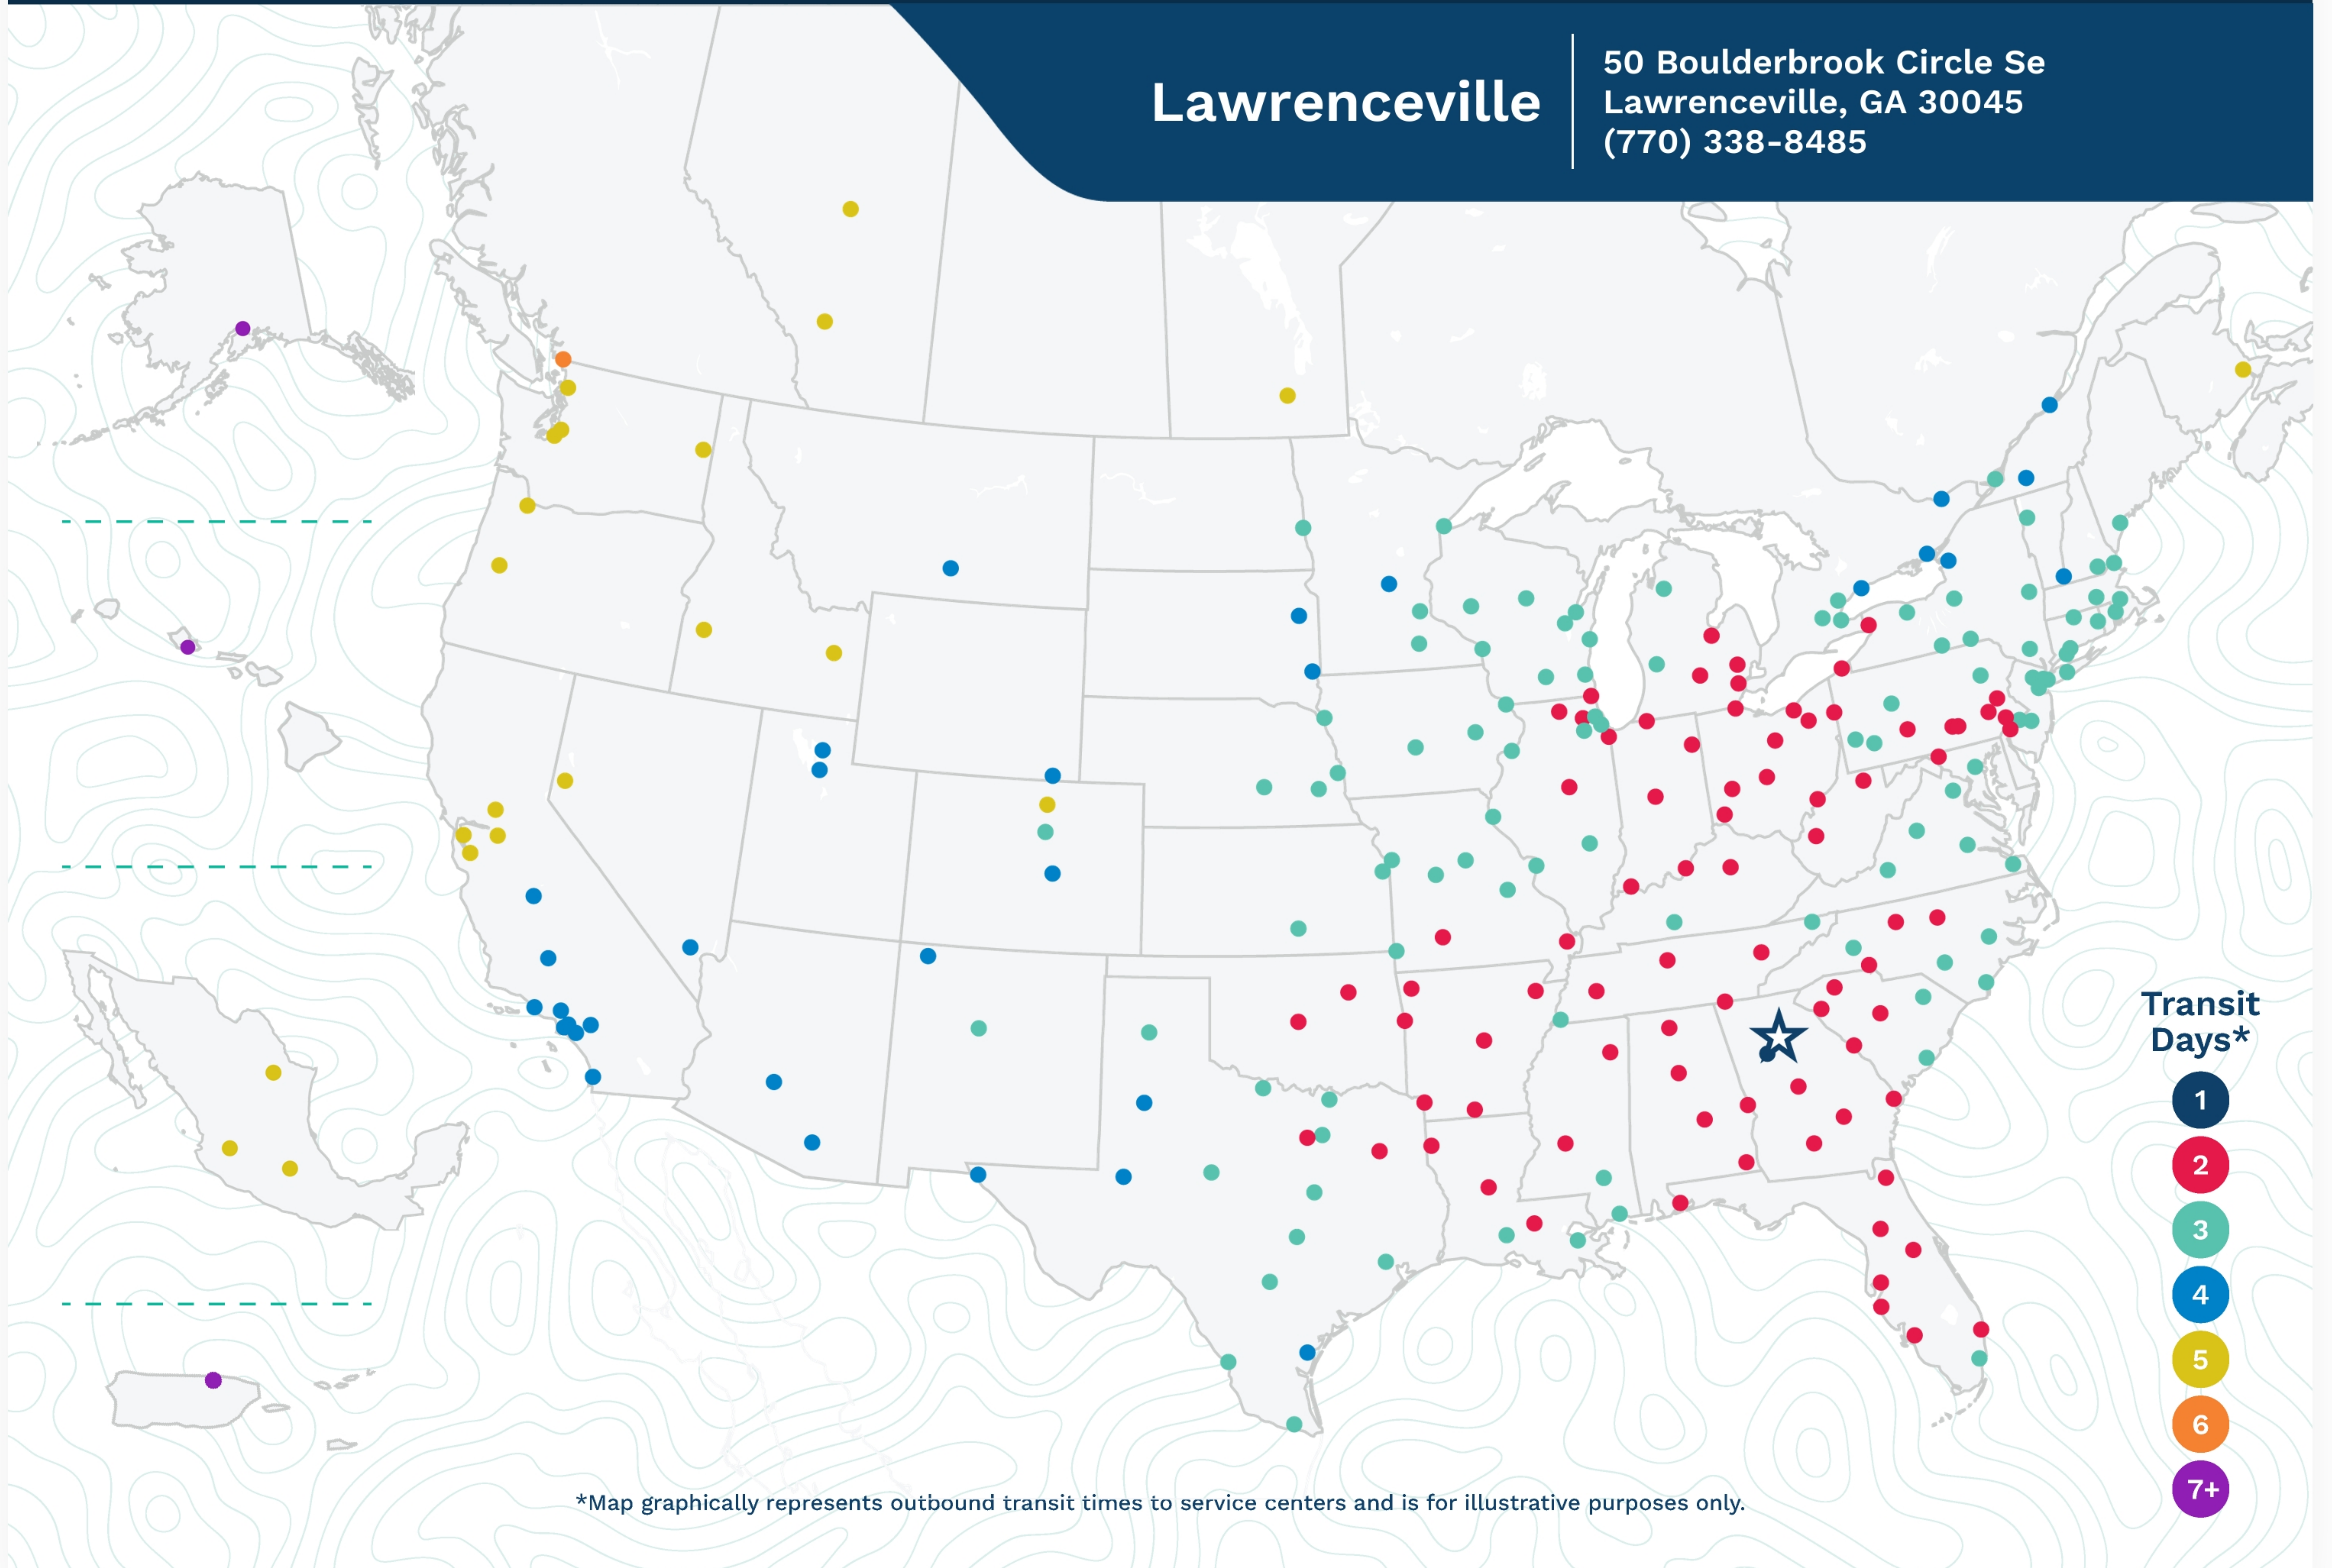

Advertised Transit Times

via the ABF Freight® Network

Lawrenceville

50 Boulderbrook Circle Se
Lawrenceville, GA 30045
(770) 338-8485

*Map graphically represents outbound transit times to service centers and is for illustrative purposes only.