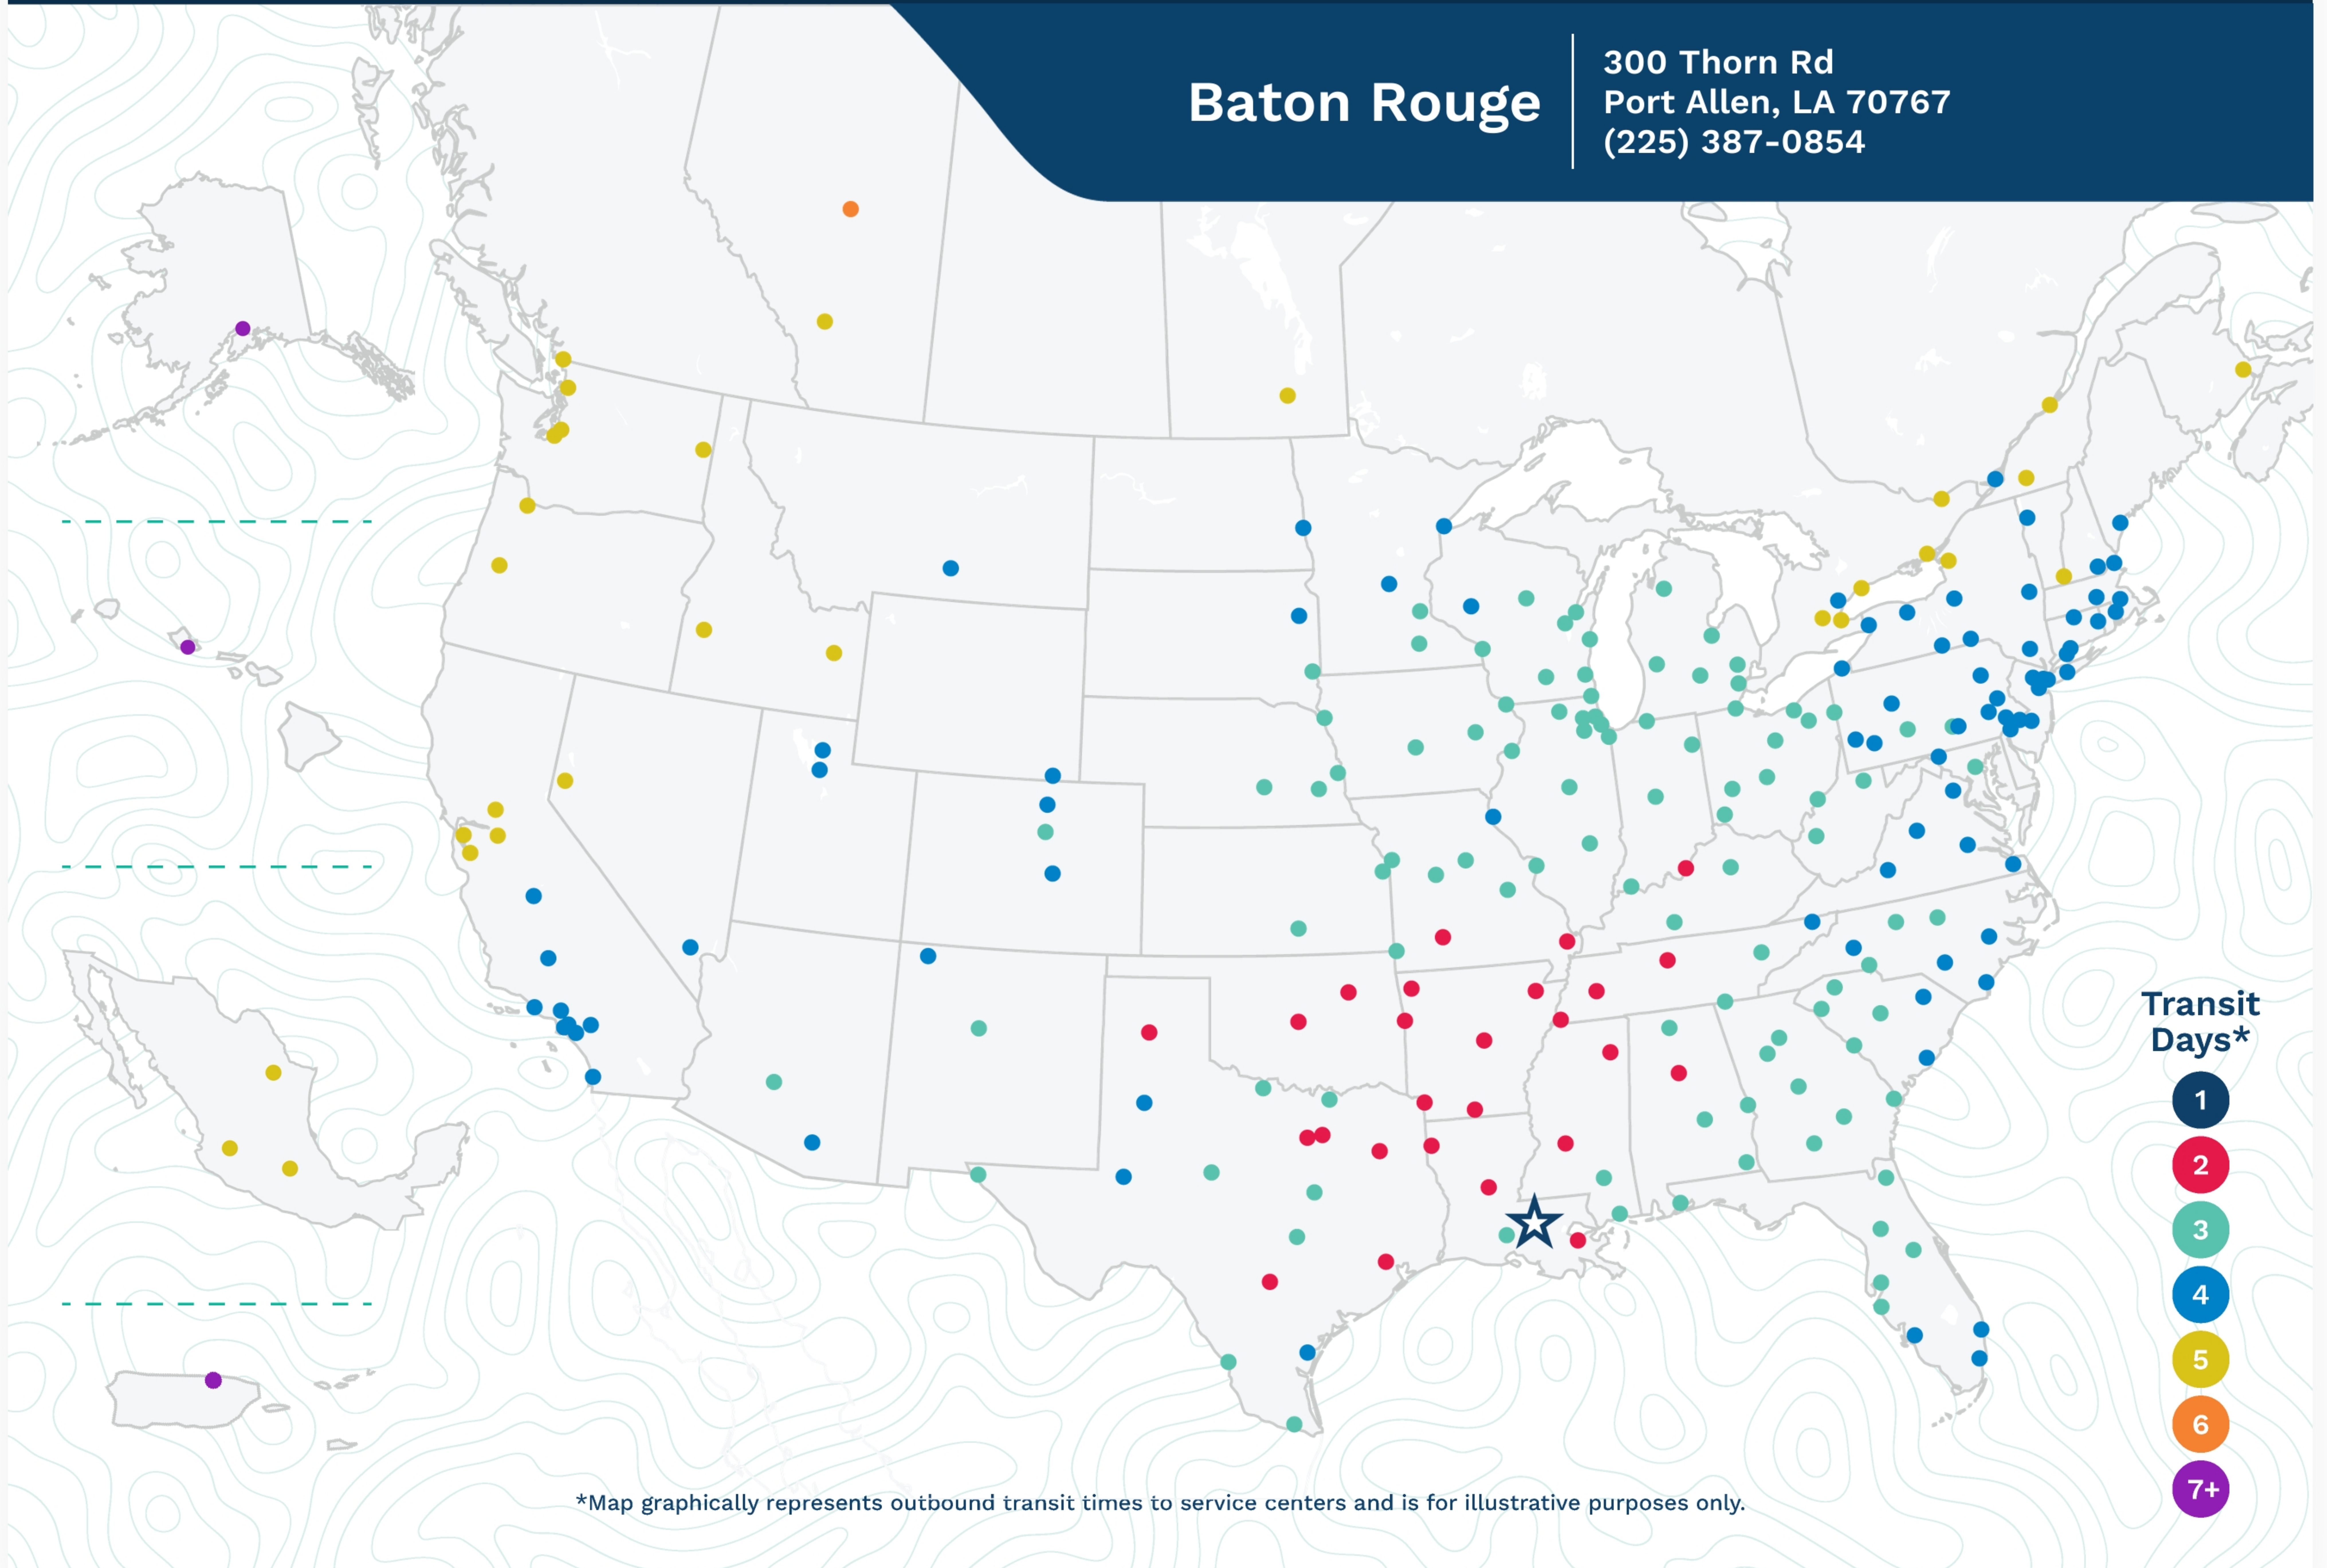

# Advertised Transit Times

via the ABF Freight® Network

## Baton Rouge

300 Thorn Rd  
Port Allen, LA 70767  
(225) 387-0854

\*Map graphically represents outbound transit times to service centers and is for illustrative purposes only.