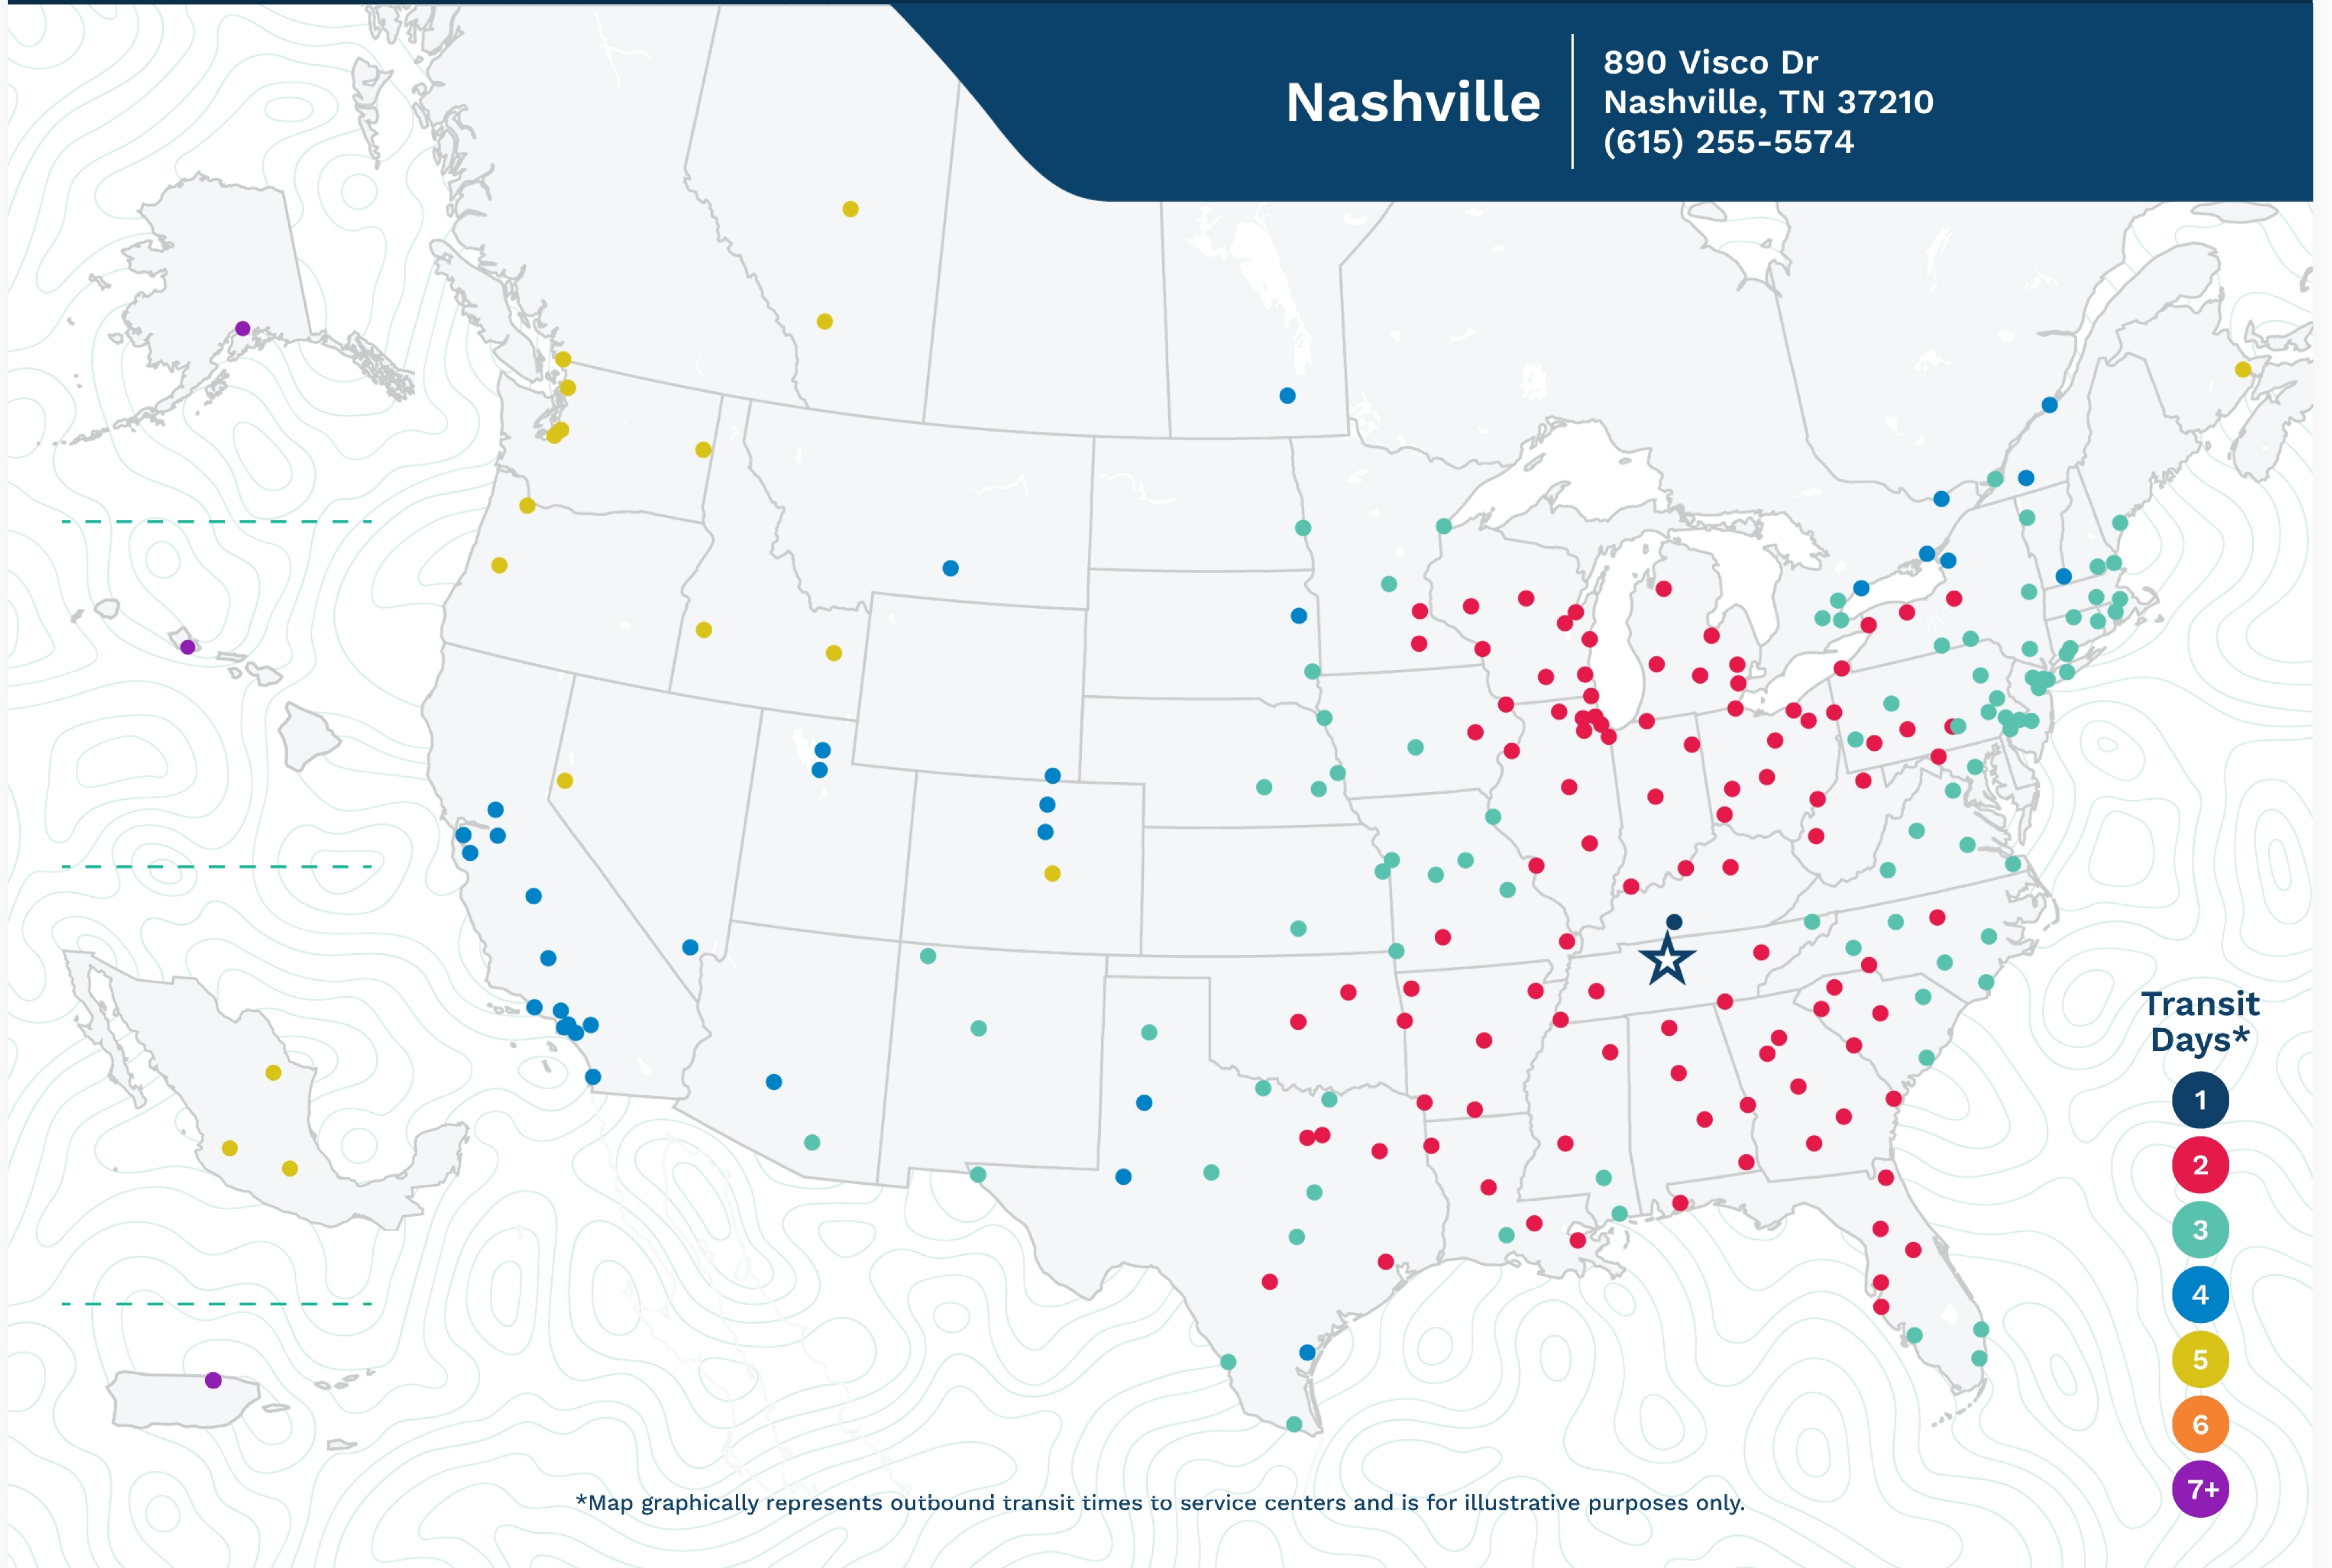

# Advertised Transit Times

via the ABF Freight® Network

## Nashville

890 Visco Dr  
Nashville, TN 37210  
(615) 255-5574

\*Map graphically represents outbound transit times to service centers and is for illustrative purposes only.