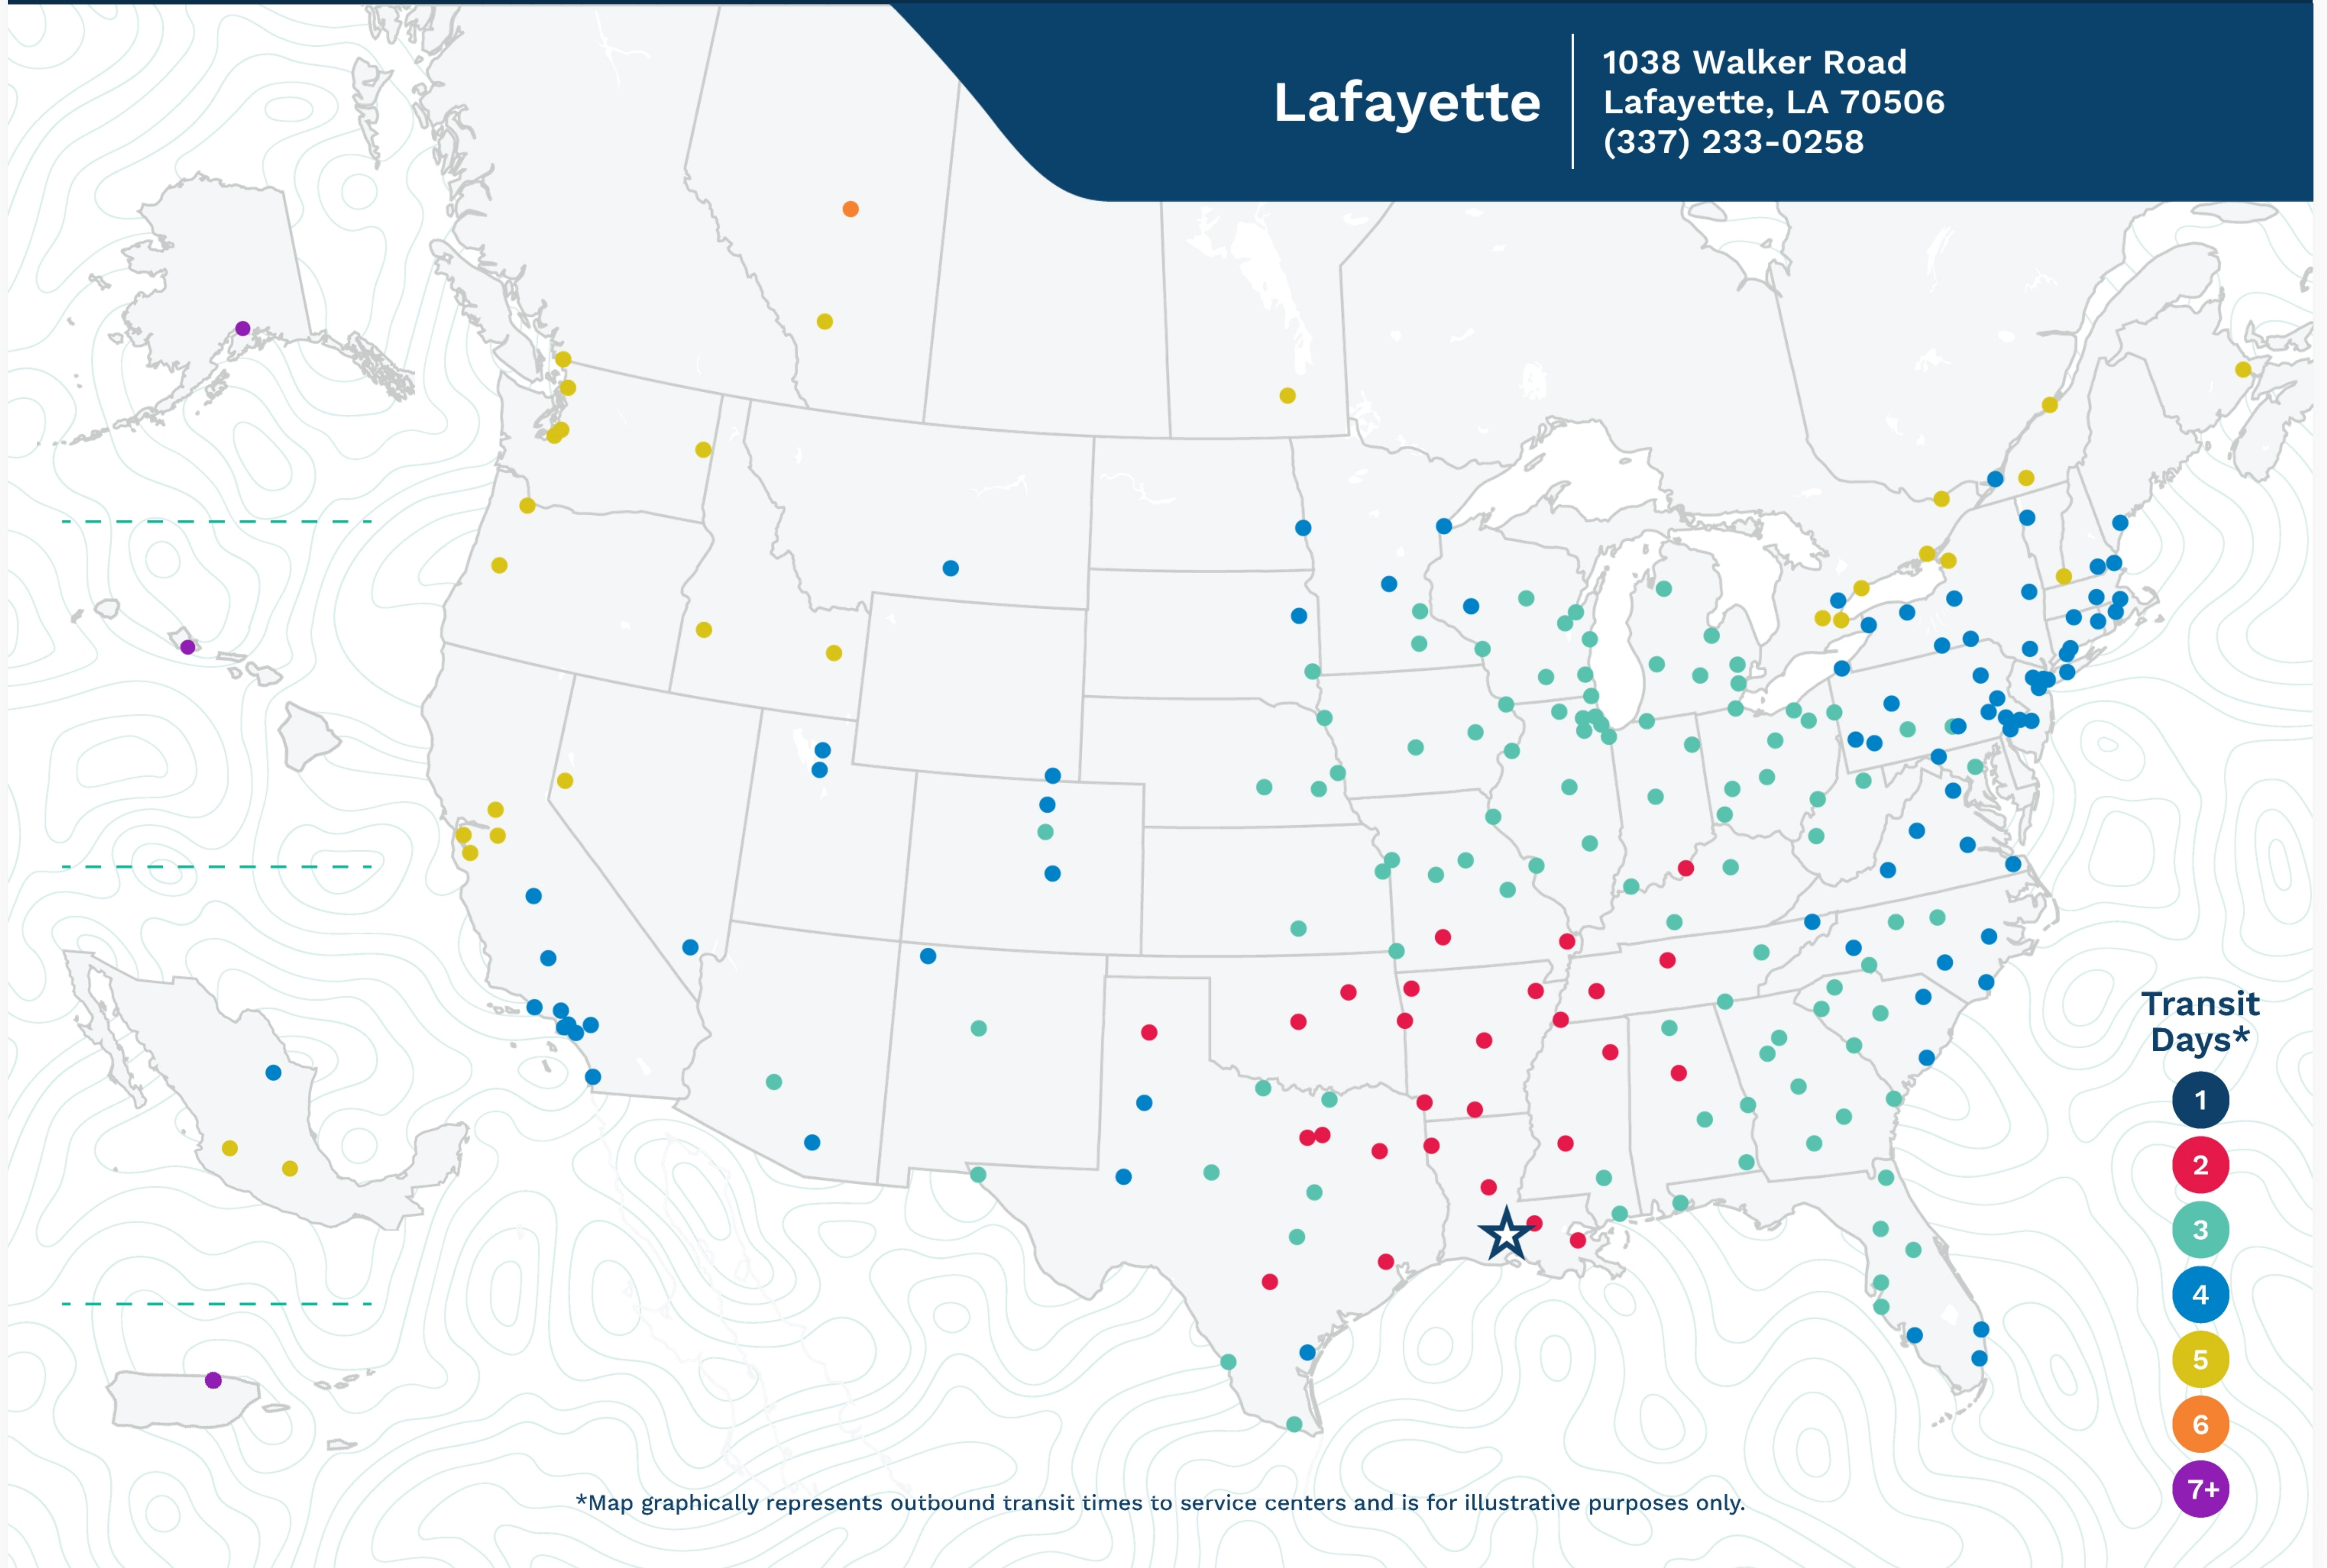

Advertised Transit Times

via the ABF Freight® Network

Lafayette

1038 Walker Road
Lafayette, LA 70506
(337) 233-0258

*Map graphically represents outbound transit times to service centers and is for illustrative purposes only.