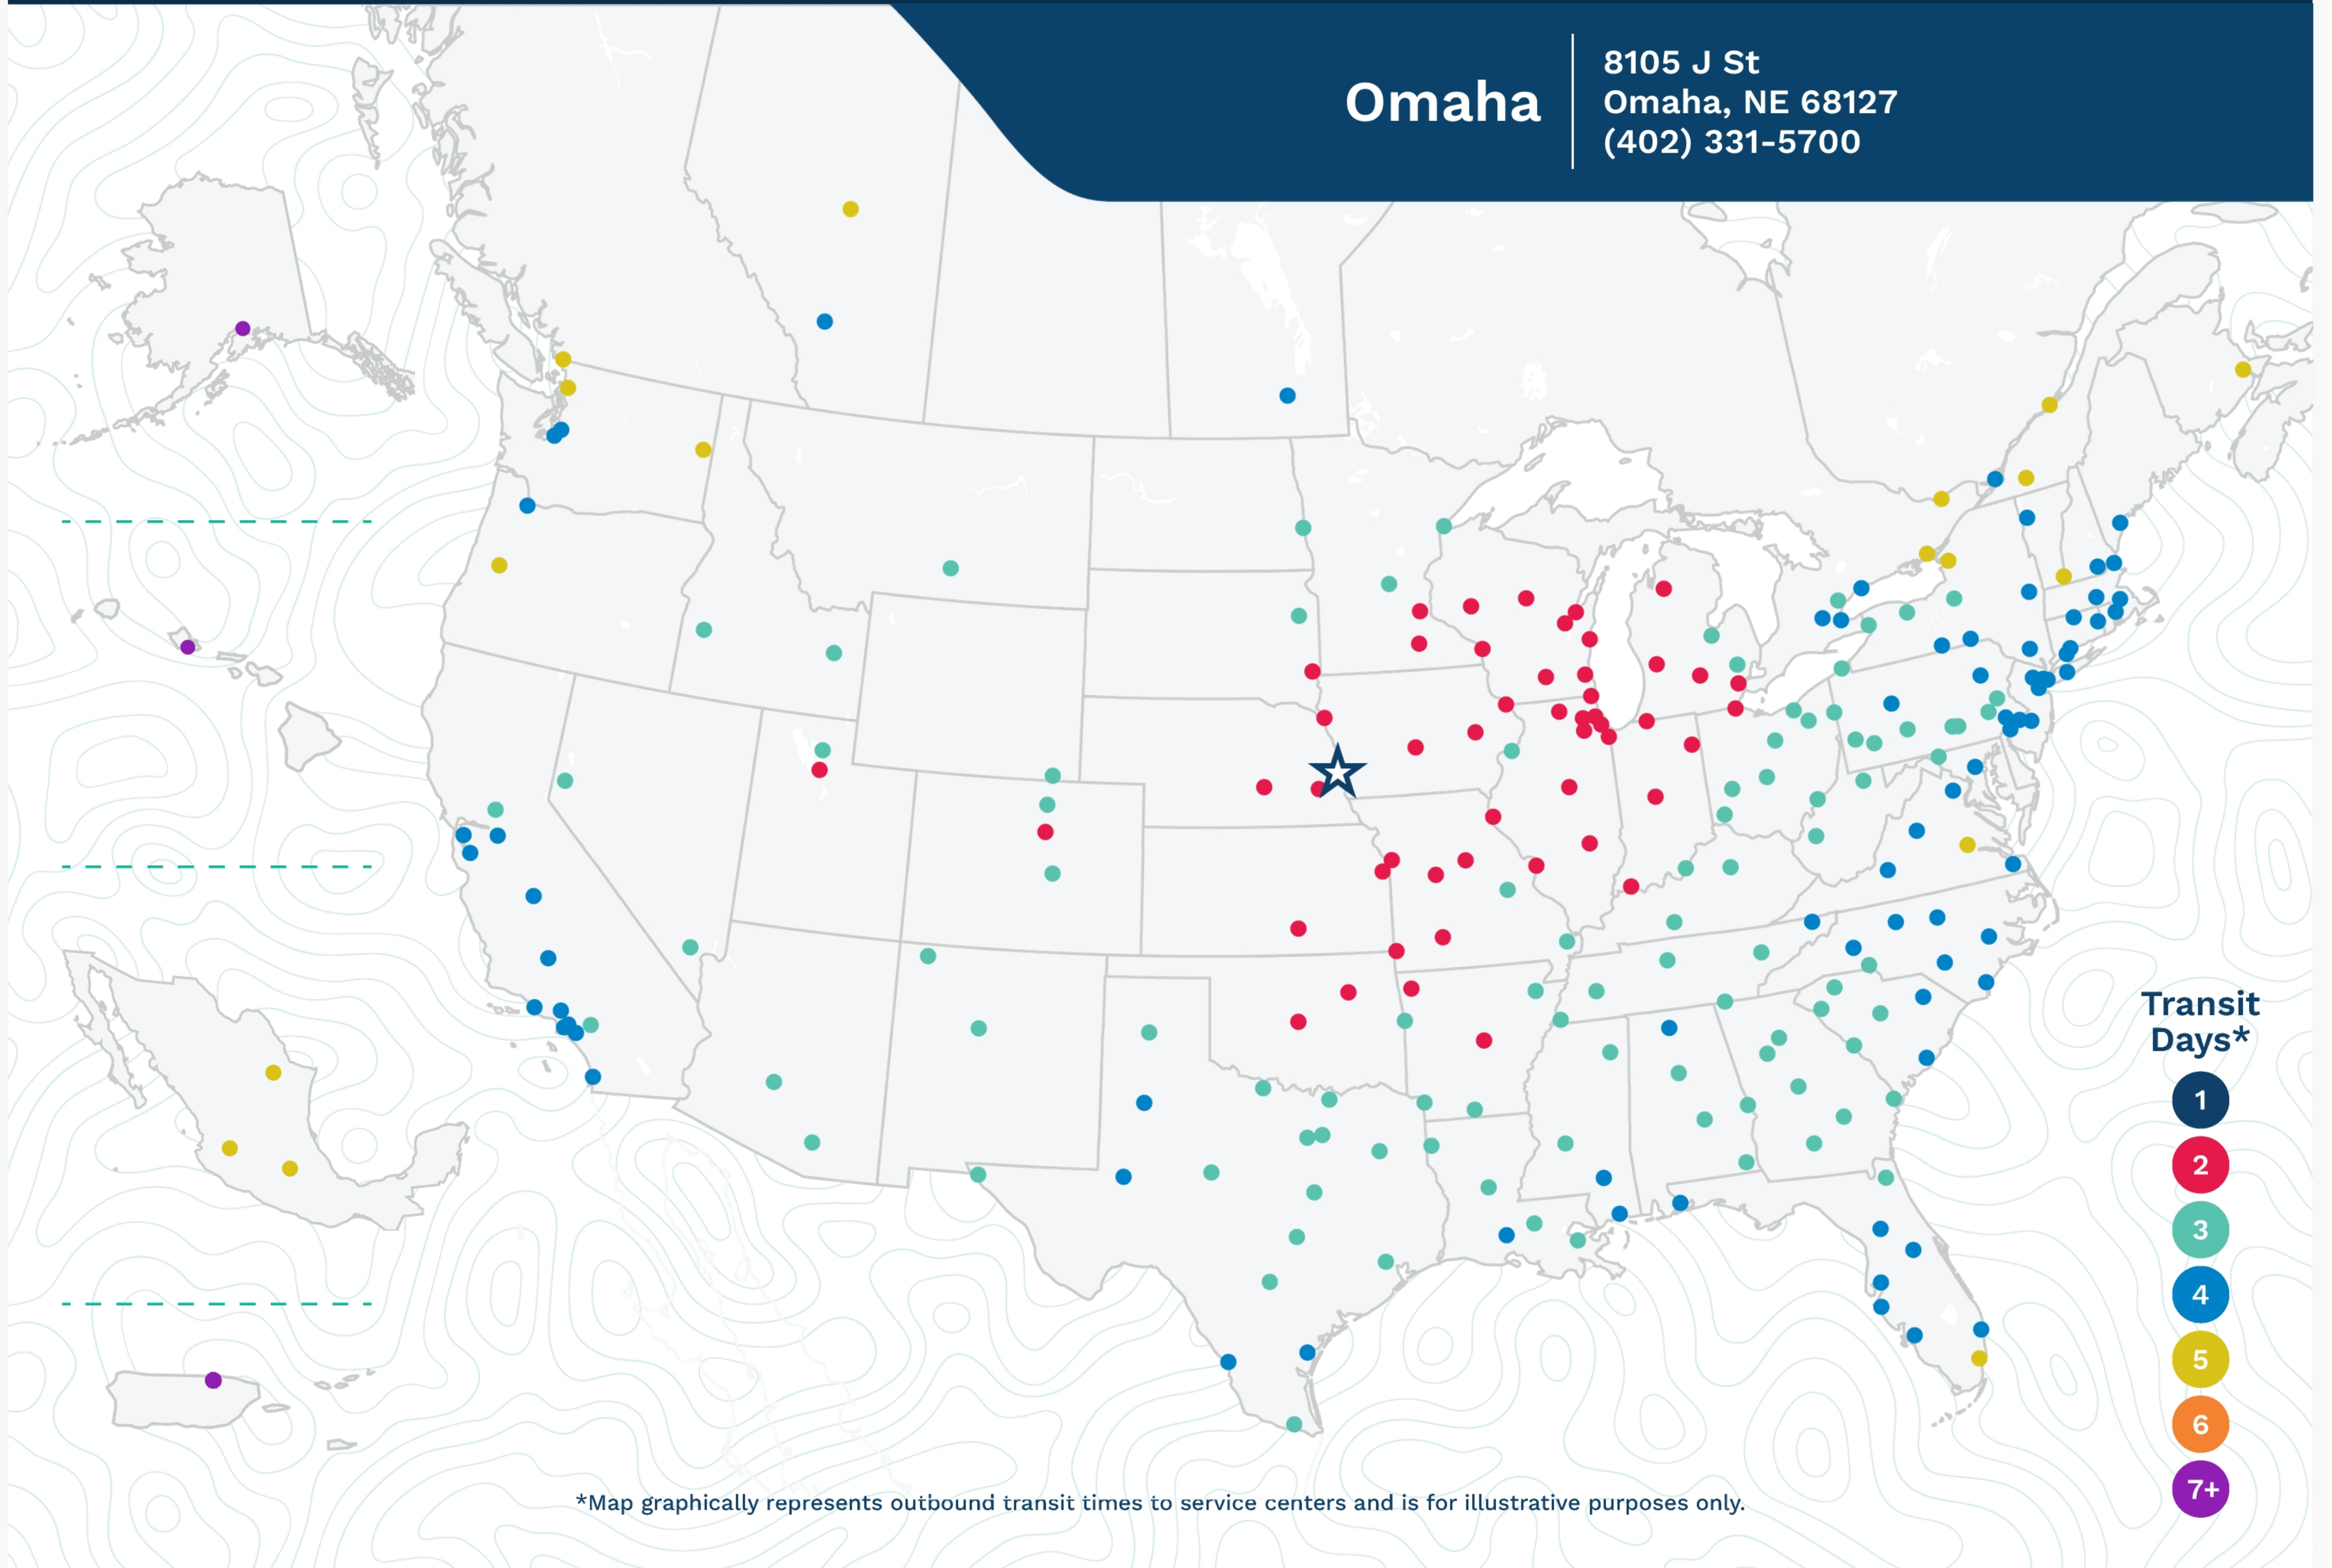

Omaha

8105 J St
Omaha, NE 68127
(402) 331-5700

*Map graphically represents outbound transit times to service centers and is for illustrative purposes only.