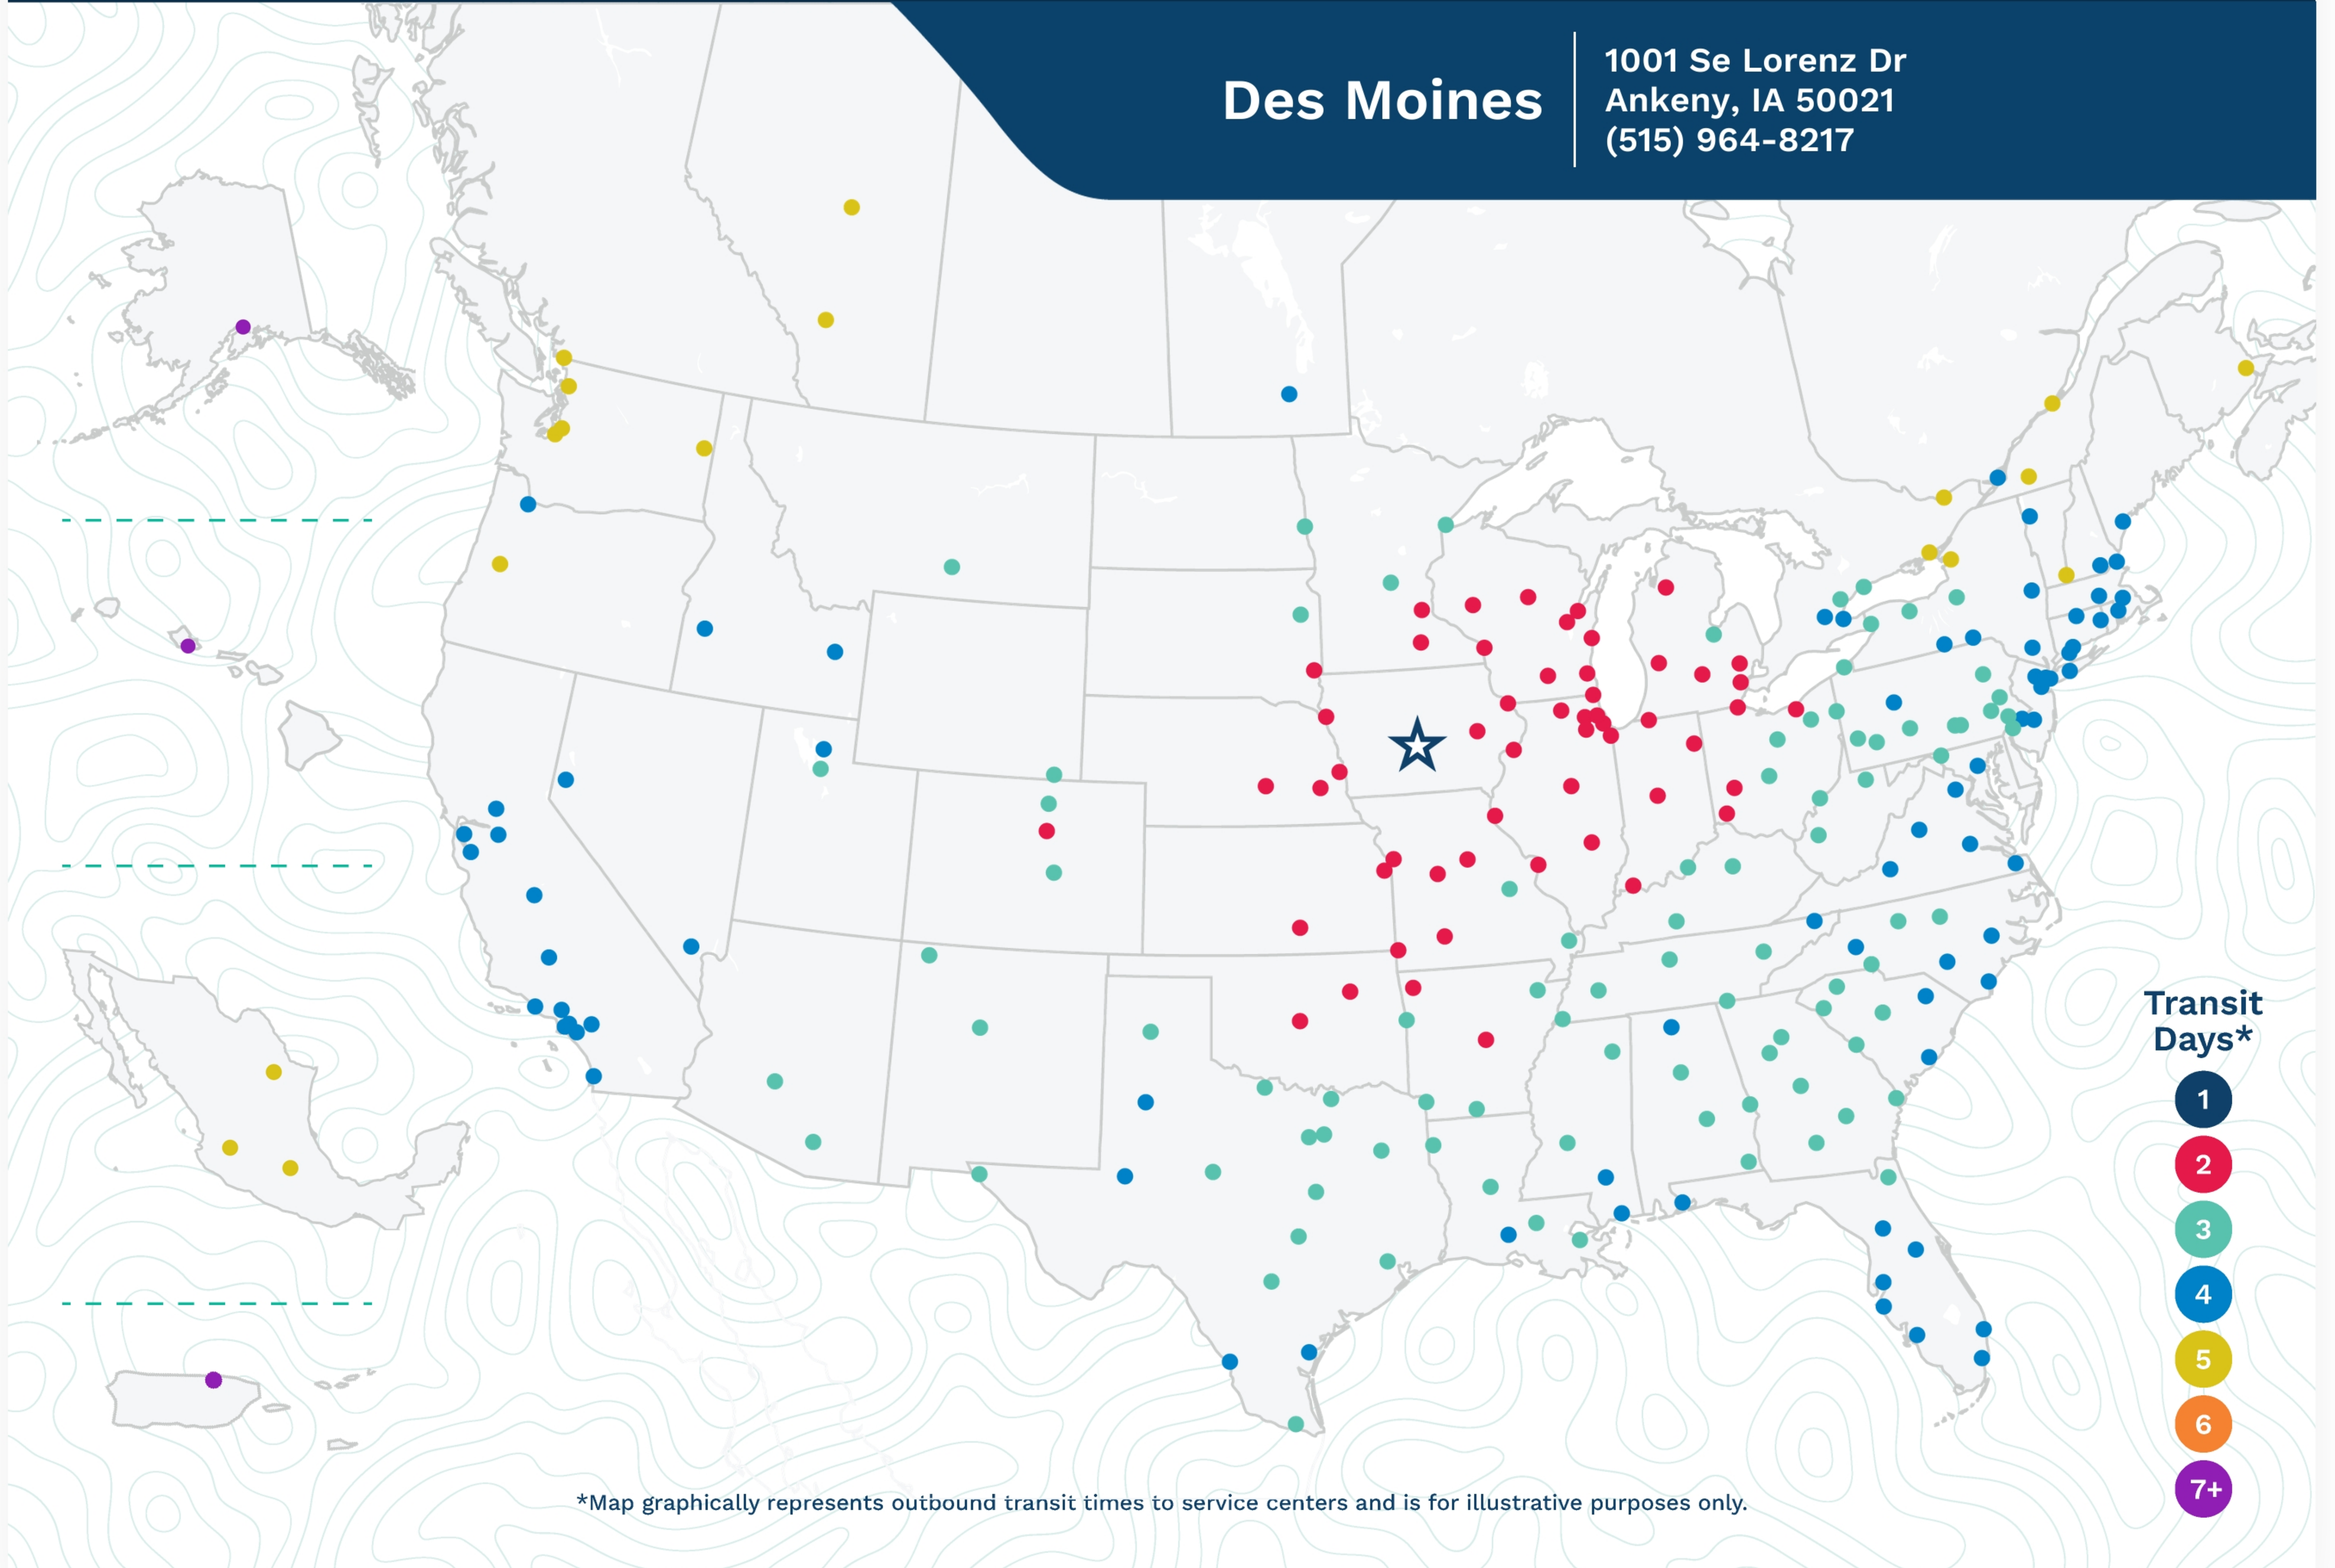

Des Moines

1001 Se Lorenz Dr
Ankeny, IA 50021
(515) 964-8217

*Map graphically represents outbound transit times to service centers and is for illustrative purposes only.