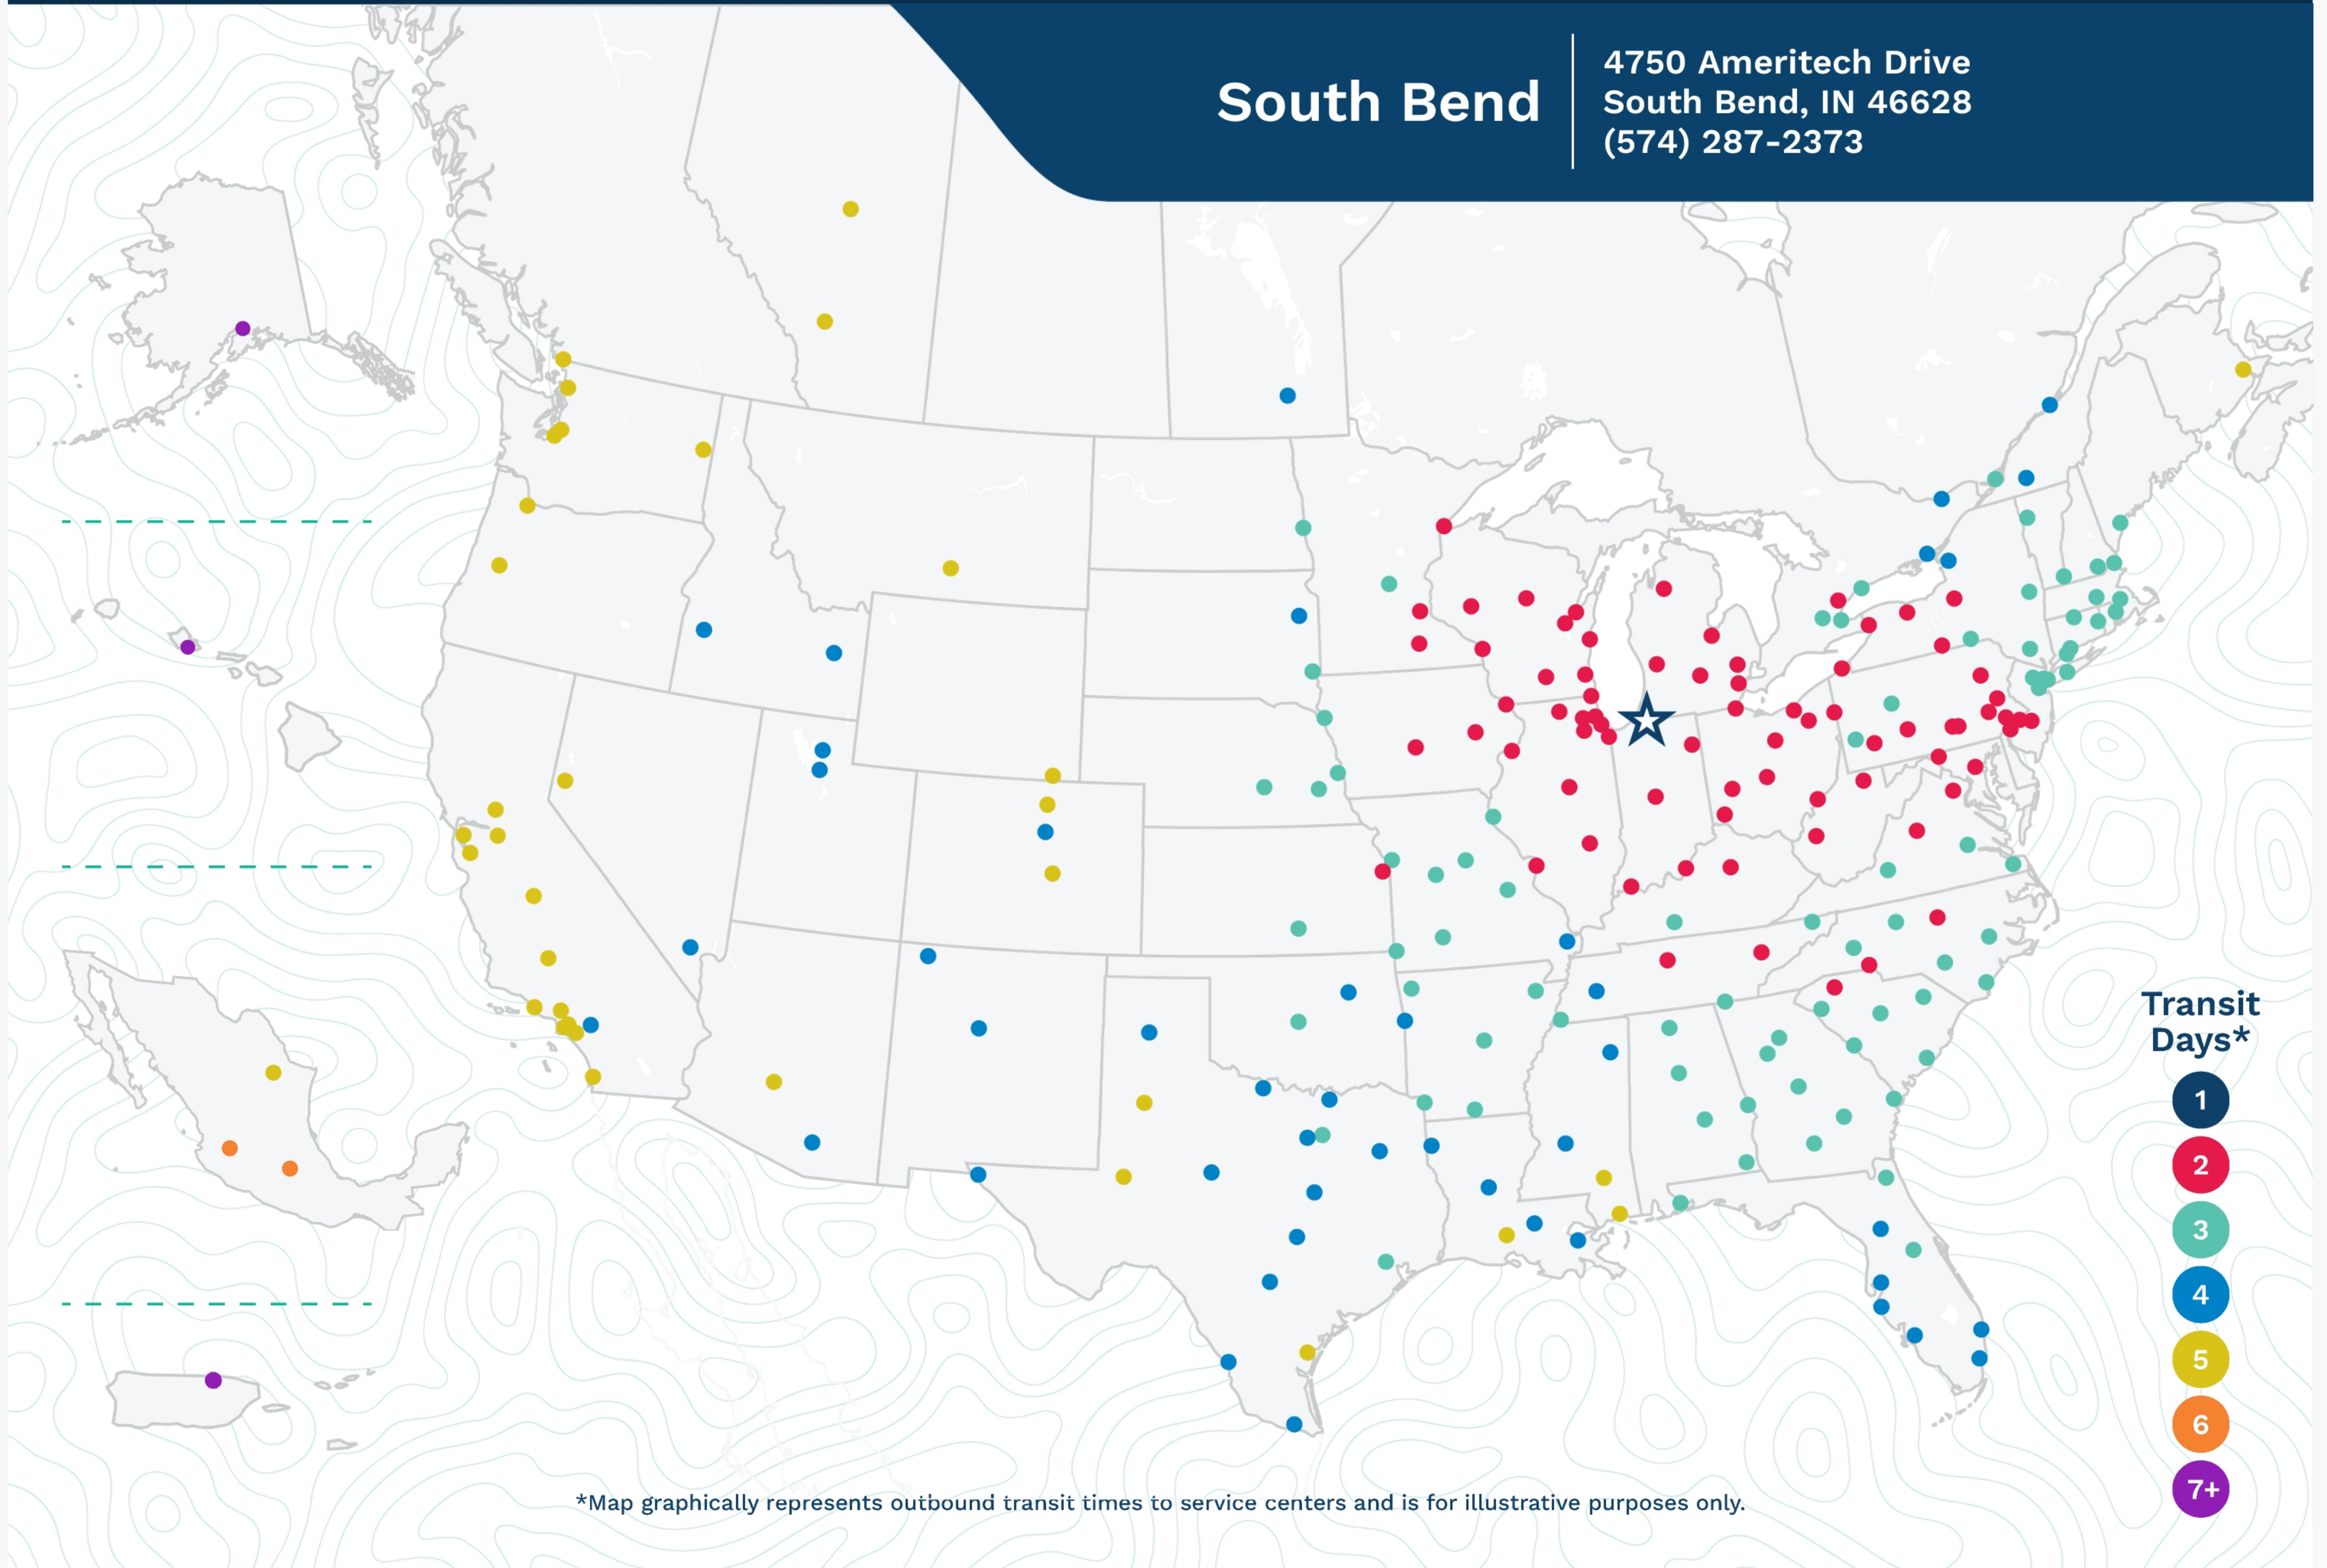

Advertised Transit Times

via the ABF Freight® Network

South Bend

4750 Ameritech Drive
South Bend, IN 46628
(574) 287-2373

*Map graphically represents outbound transit times to service centers and is for illustrative purposes only.