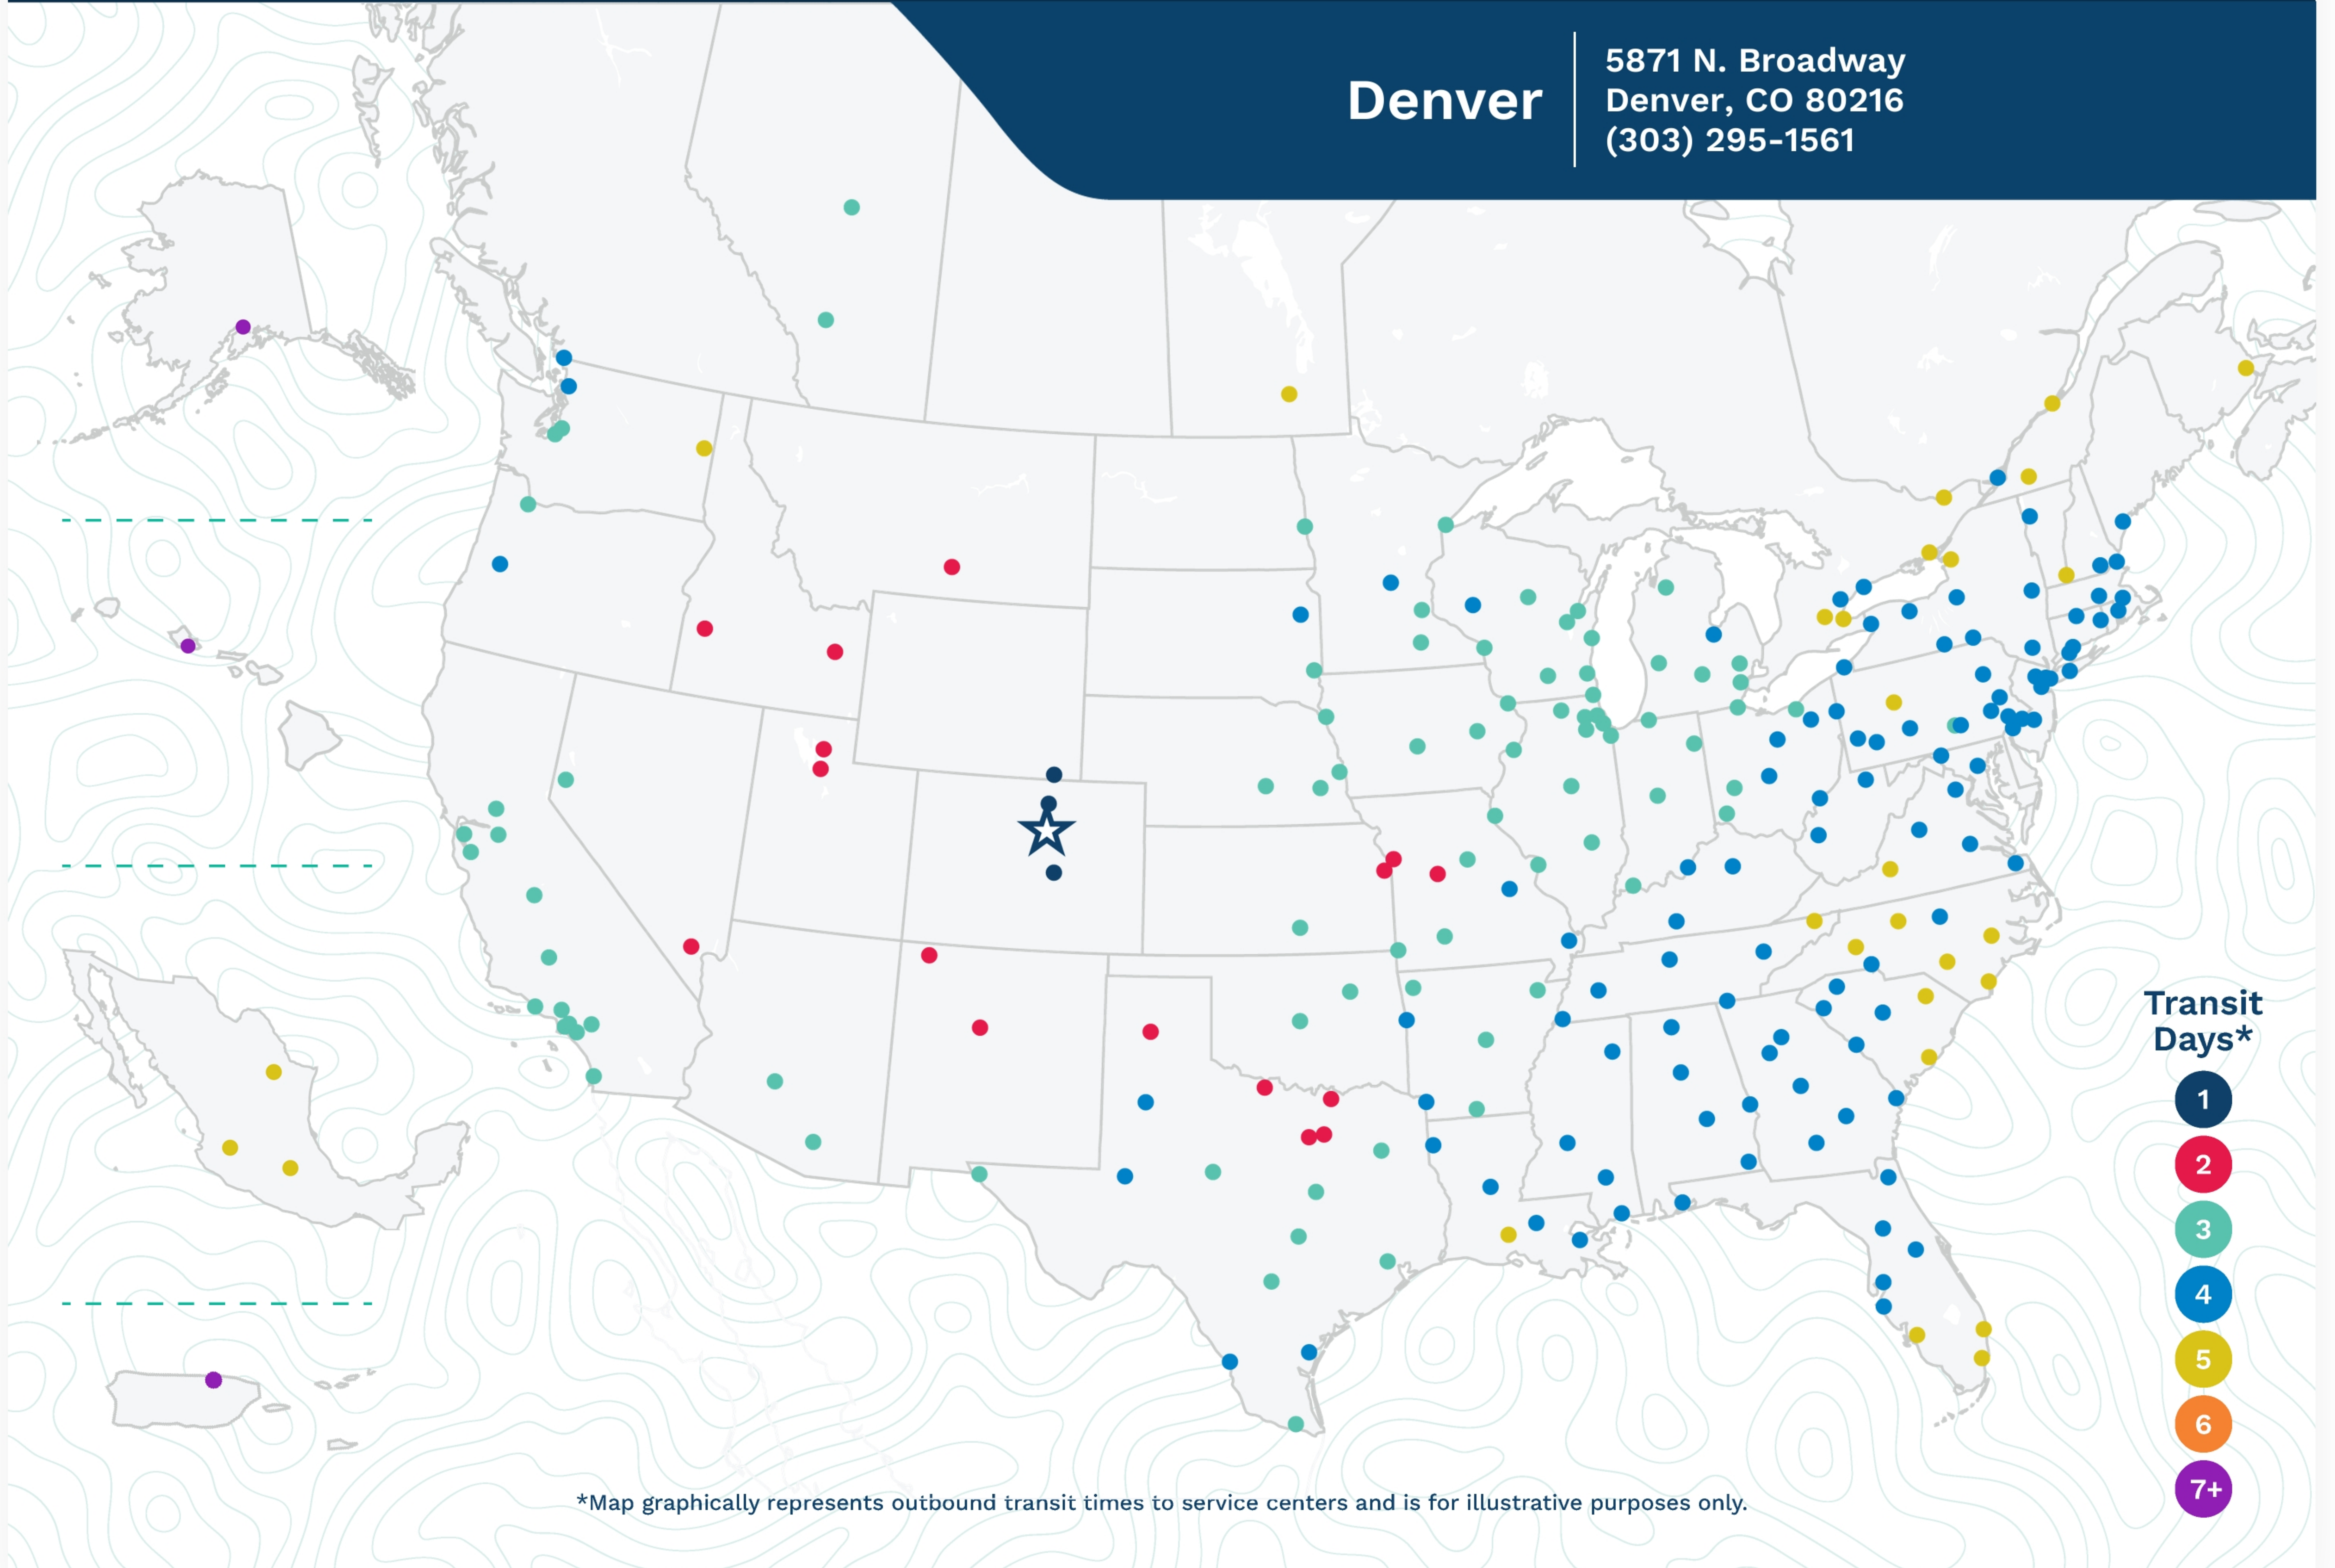

Denver

5871 N. Broadway
Denver, CO 80216
(303) 295-1561

*Map graphically represents outbound transit times to service centers and is for illustrative purposes only.