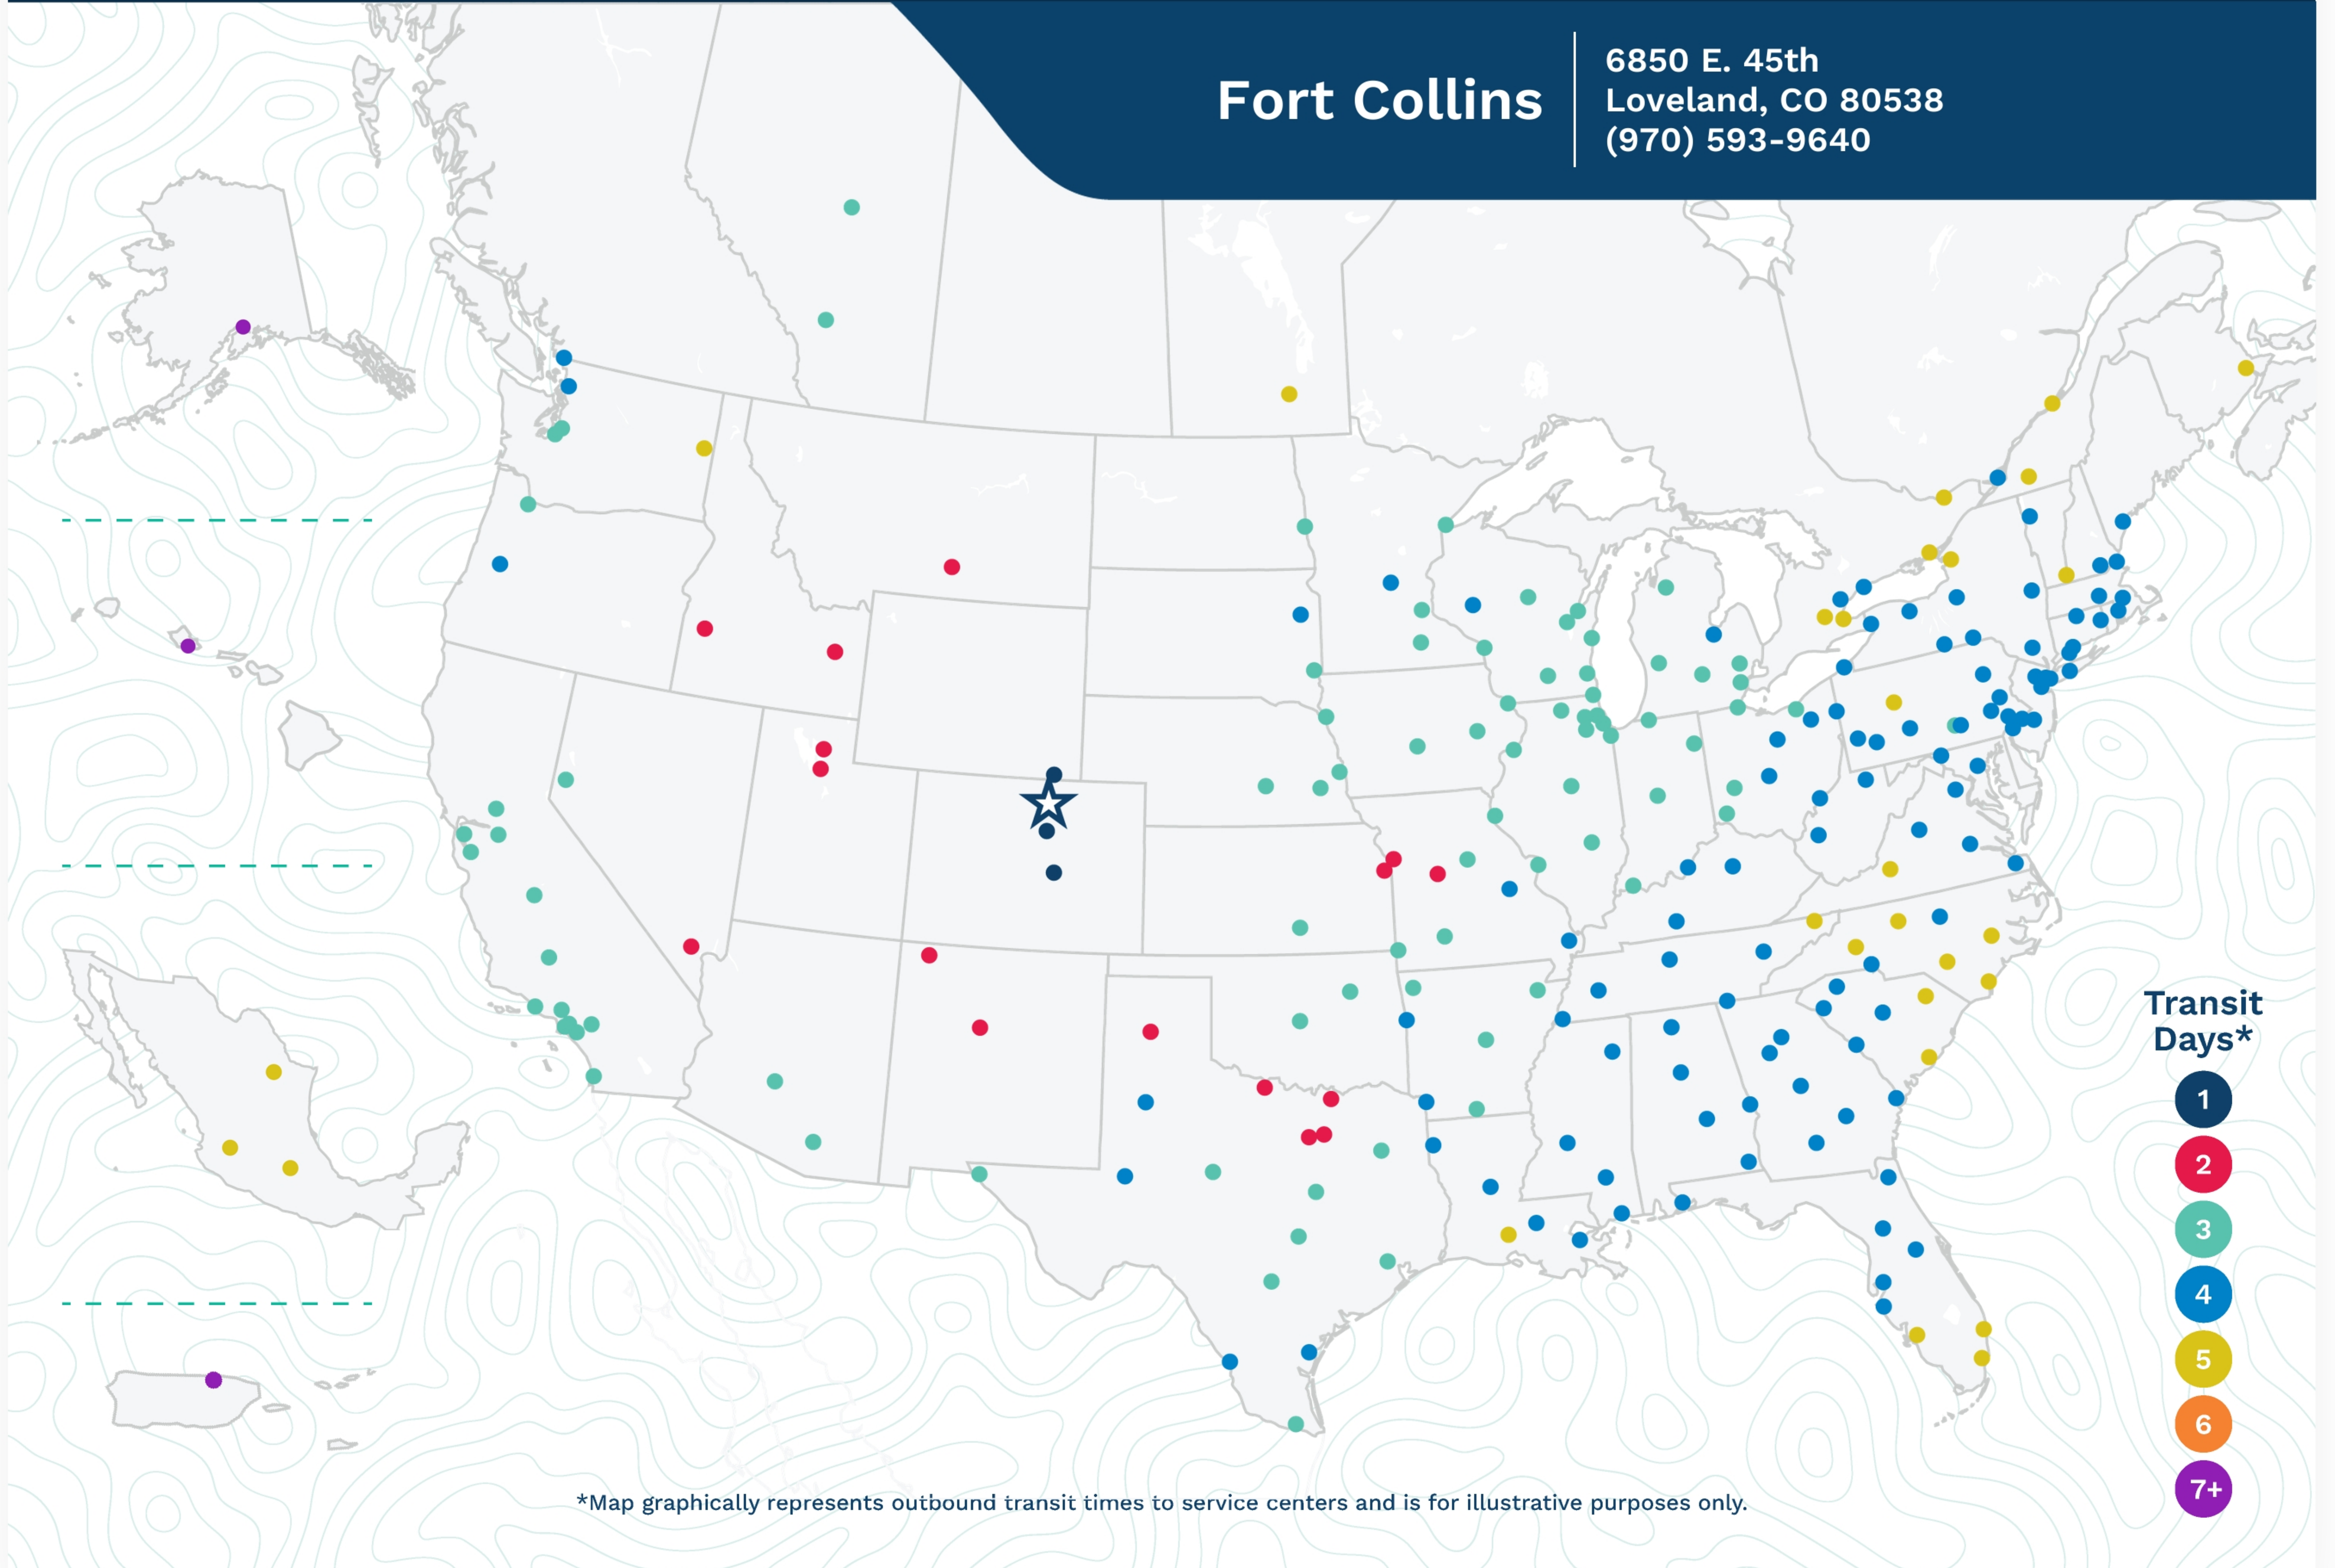

Advertised Transit Times

via the ABF Freight® Network

Fort Collins

6850 E. 45th
Loveland, CO 80538
(970) 593-9640

Transit Days*

- 1
- 2
- 3
- 4
- 5
- 6
- 7+

*Map graphically represents outbound transit times to service centers and is for illustrative purposes only.