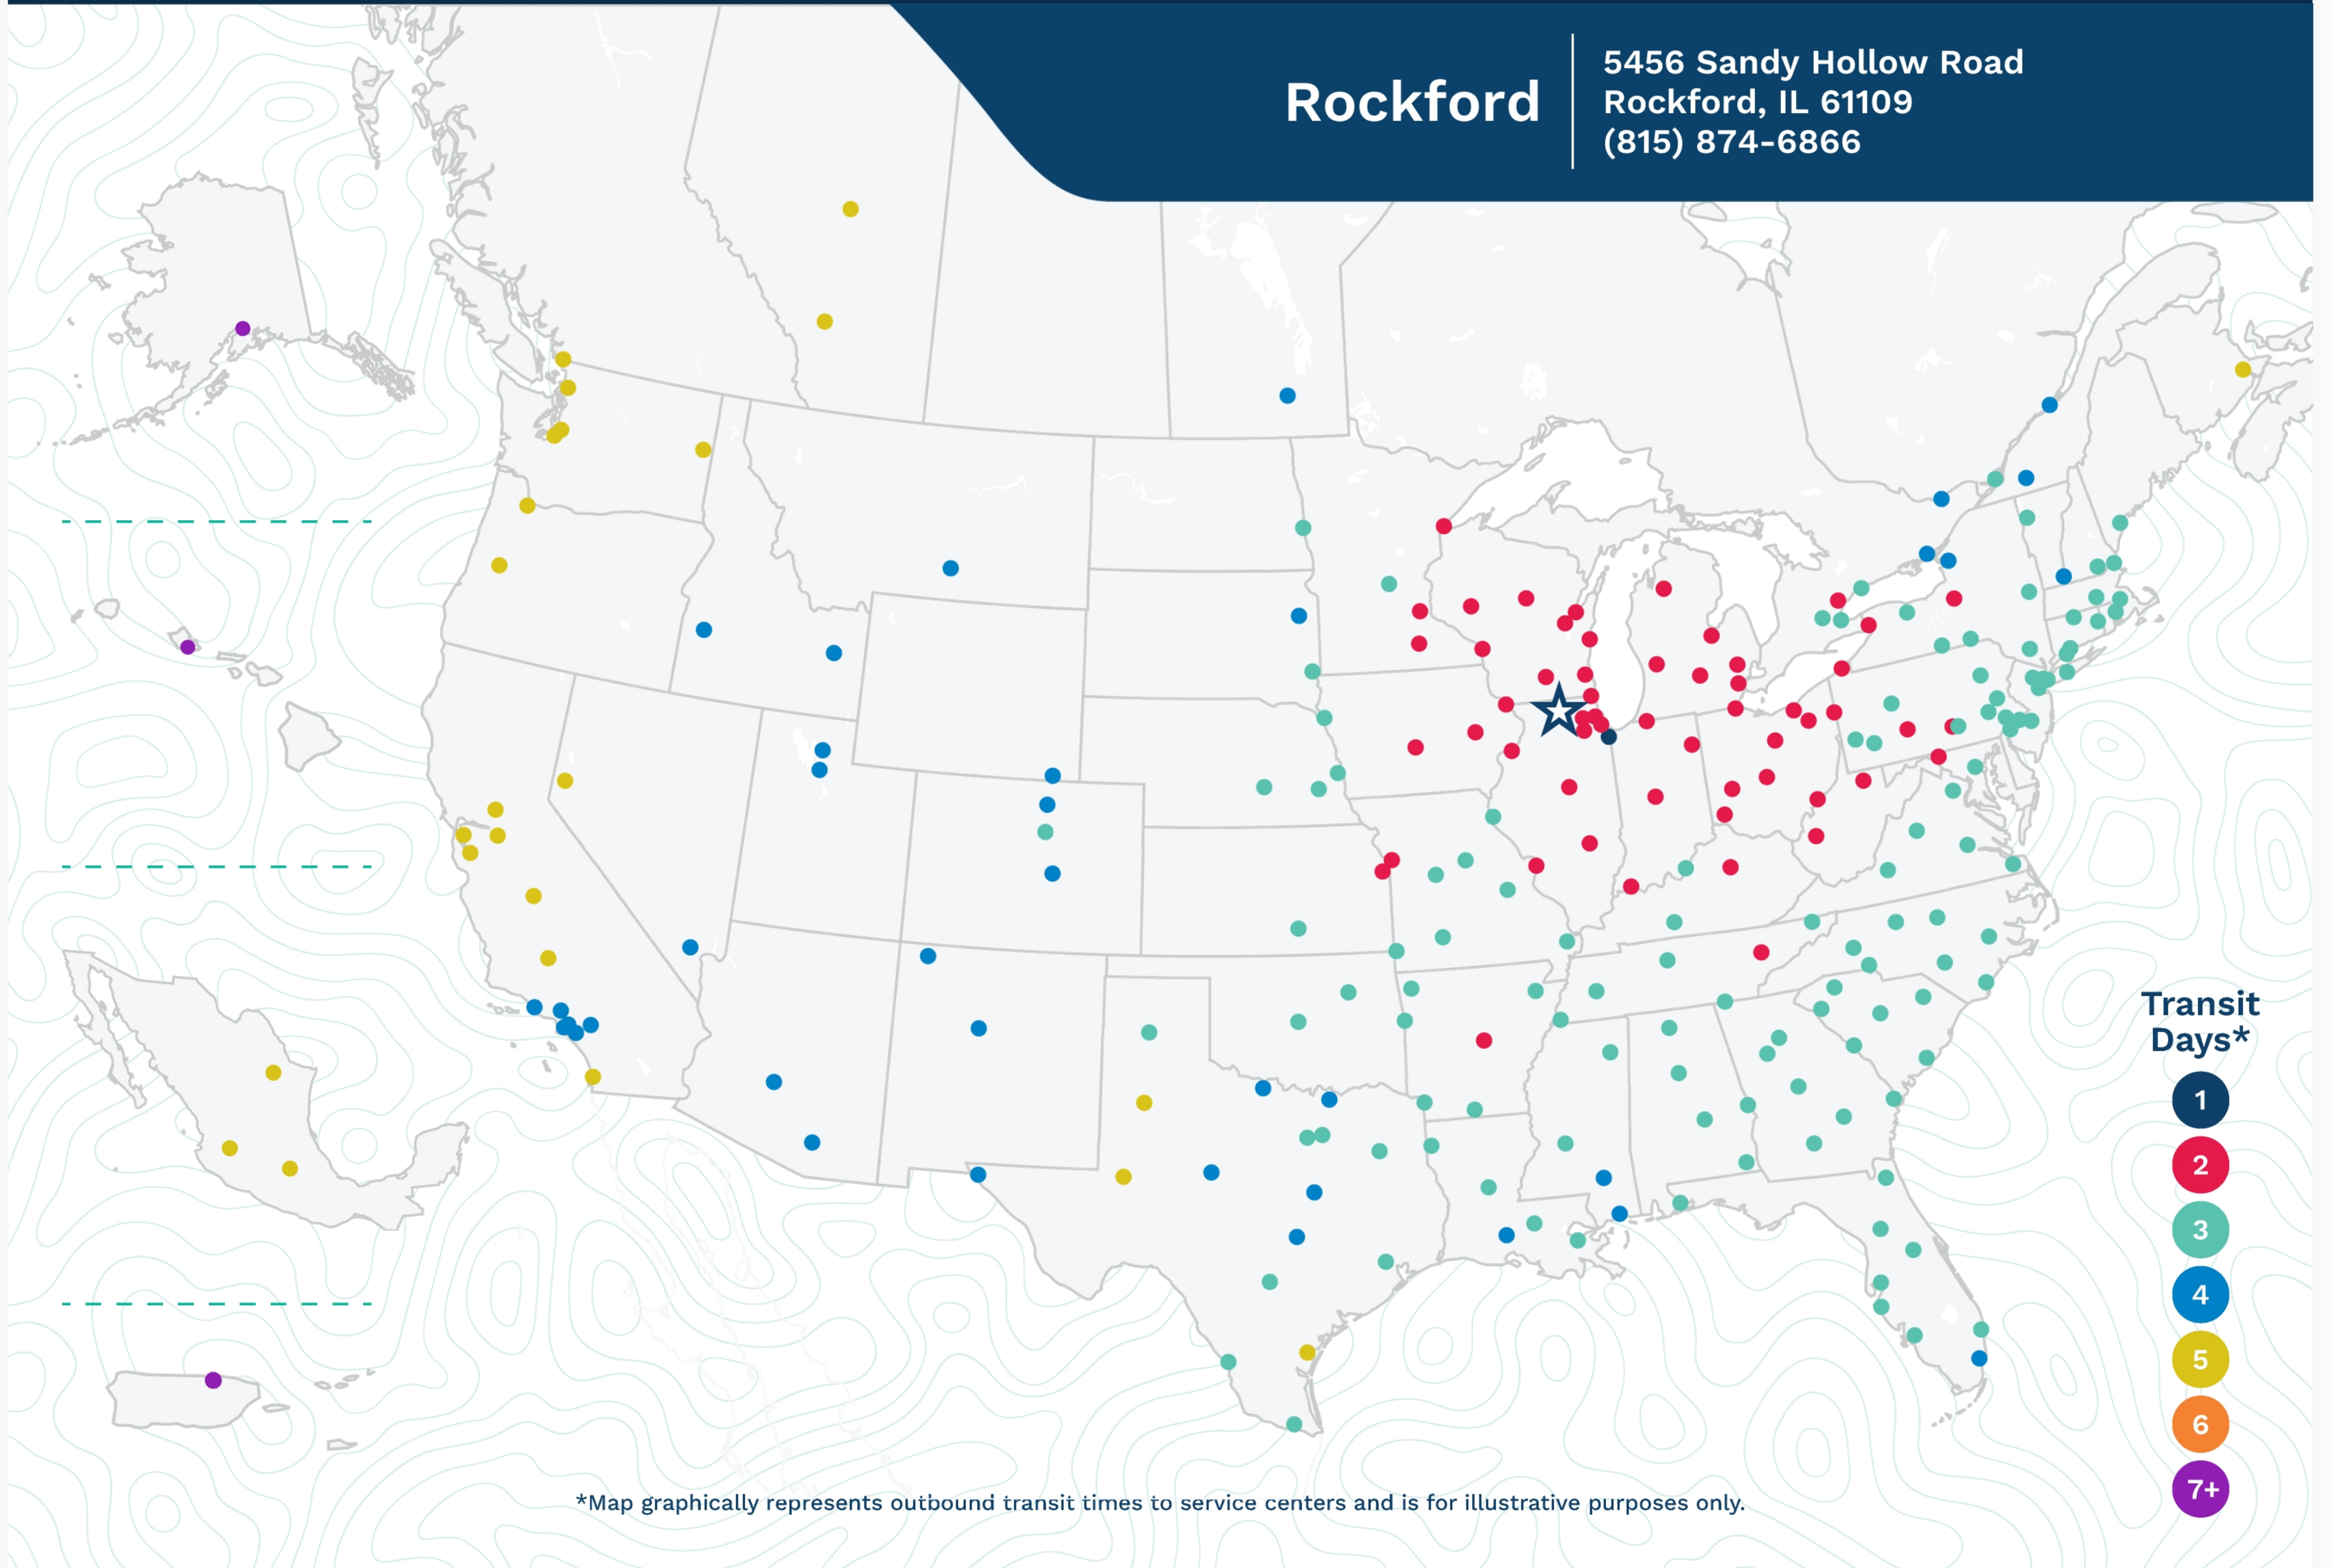

Rockford

5456 Sandy Hollow Road
Rockford, IL 61109
(815) 874-6866

*Map graphically represents outbound transit times to service centers and is for illustrative purposes only.