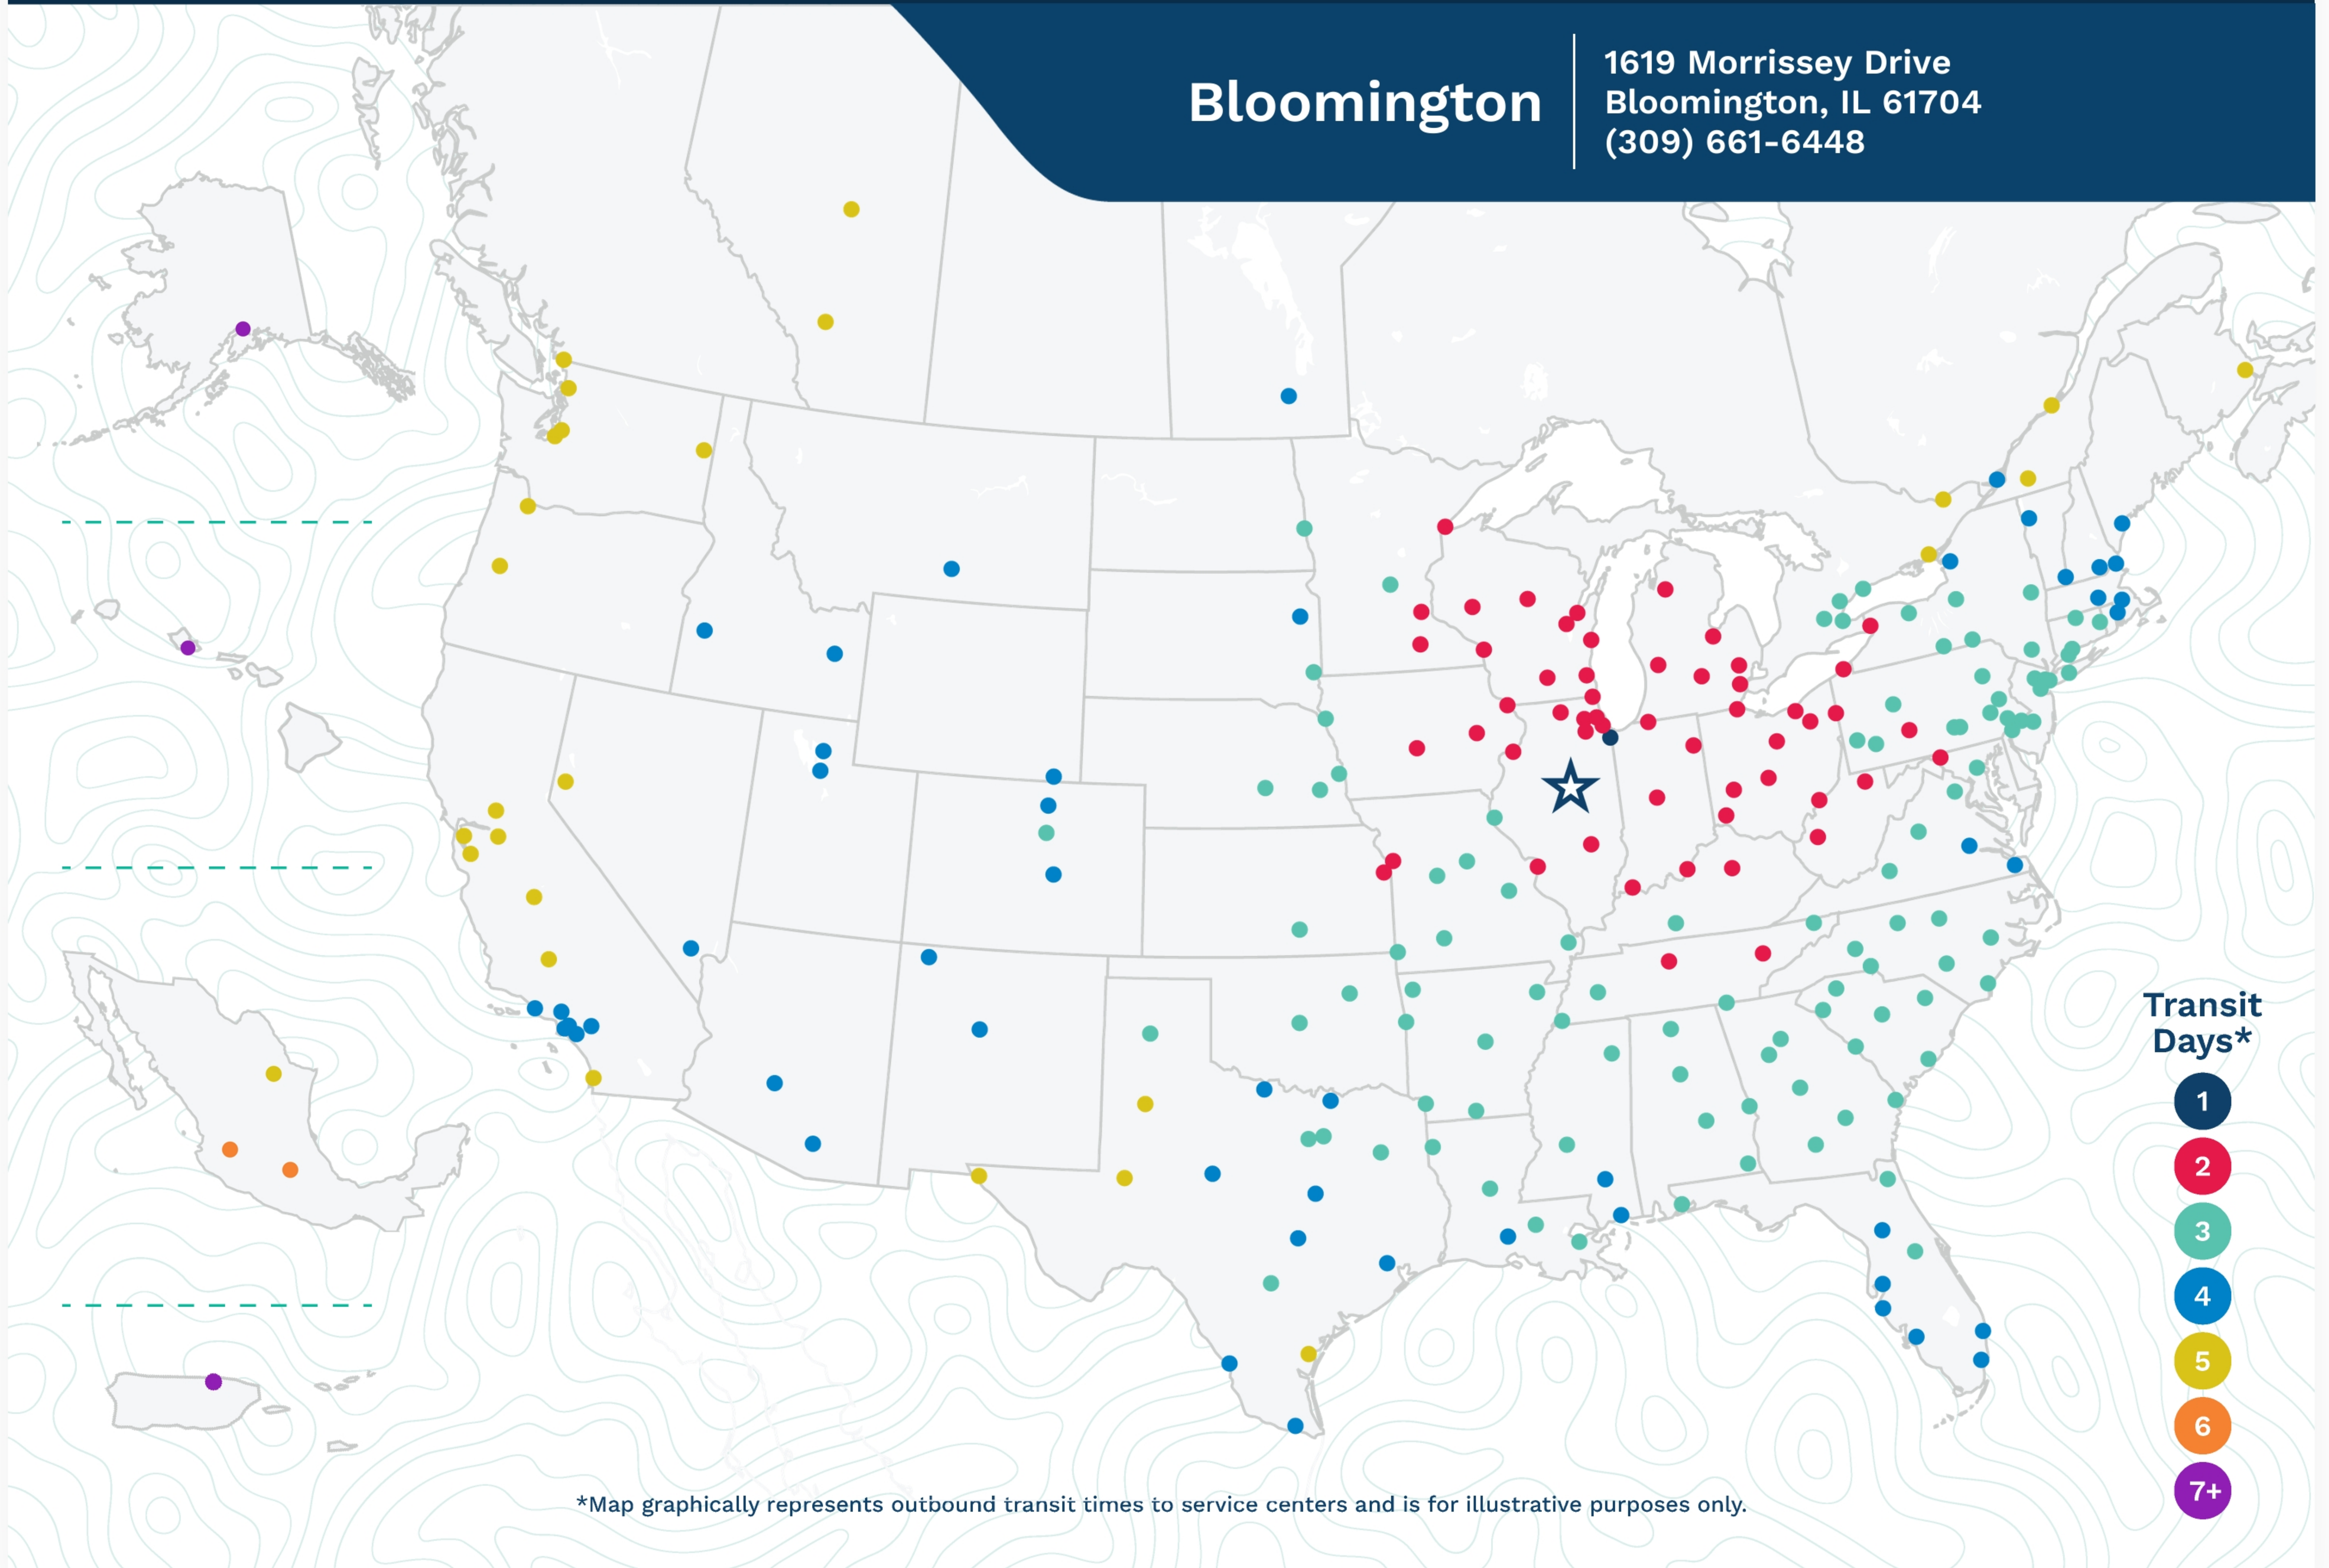

## Bloomington

1619 Morrissey Drive  
Bloomington, IL 61704  
(309) 661-6448

\*Map graphically represents outbound transit times to service centers and is for illustrative purposes only.