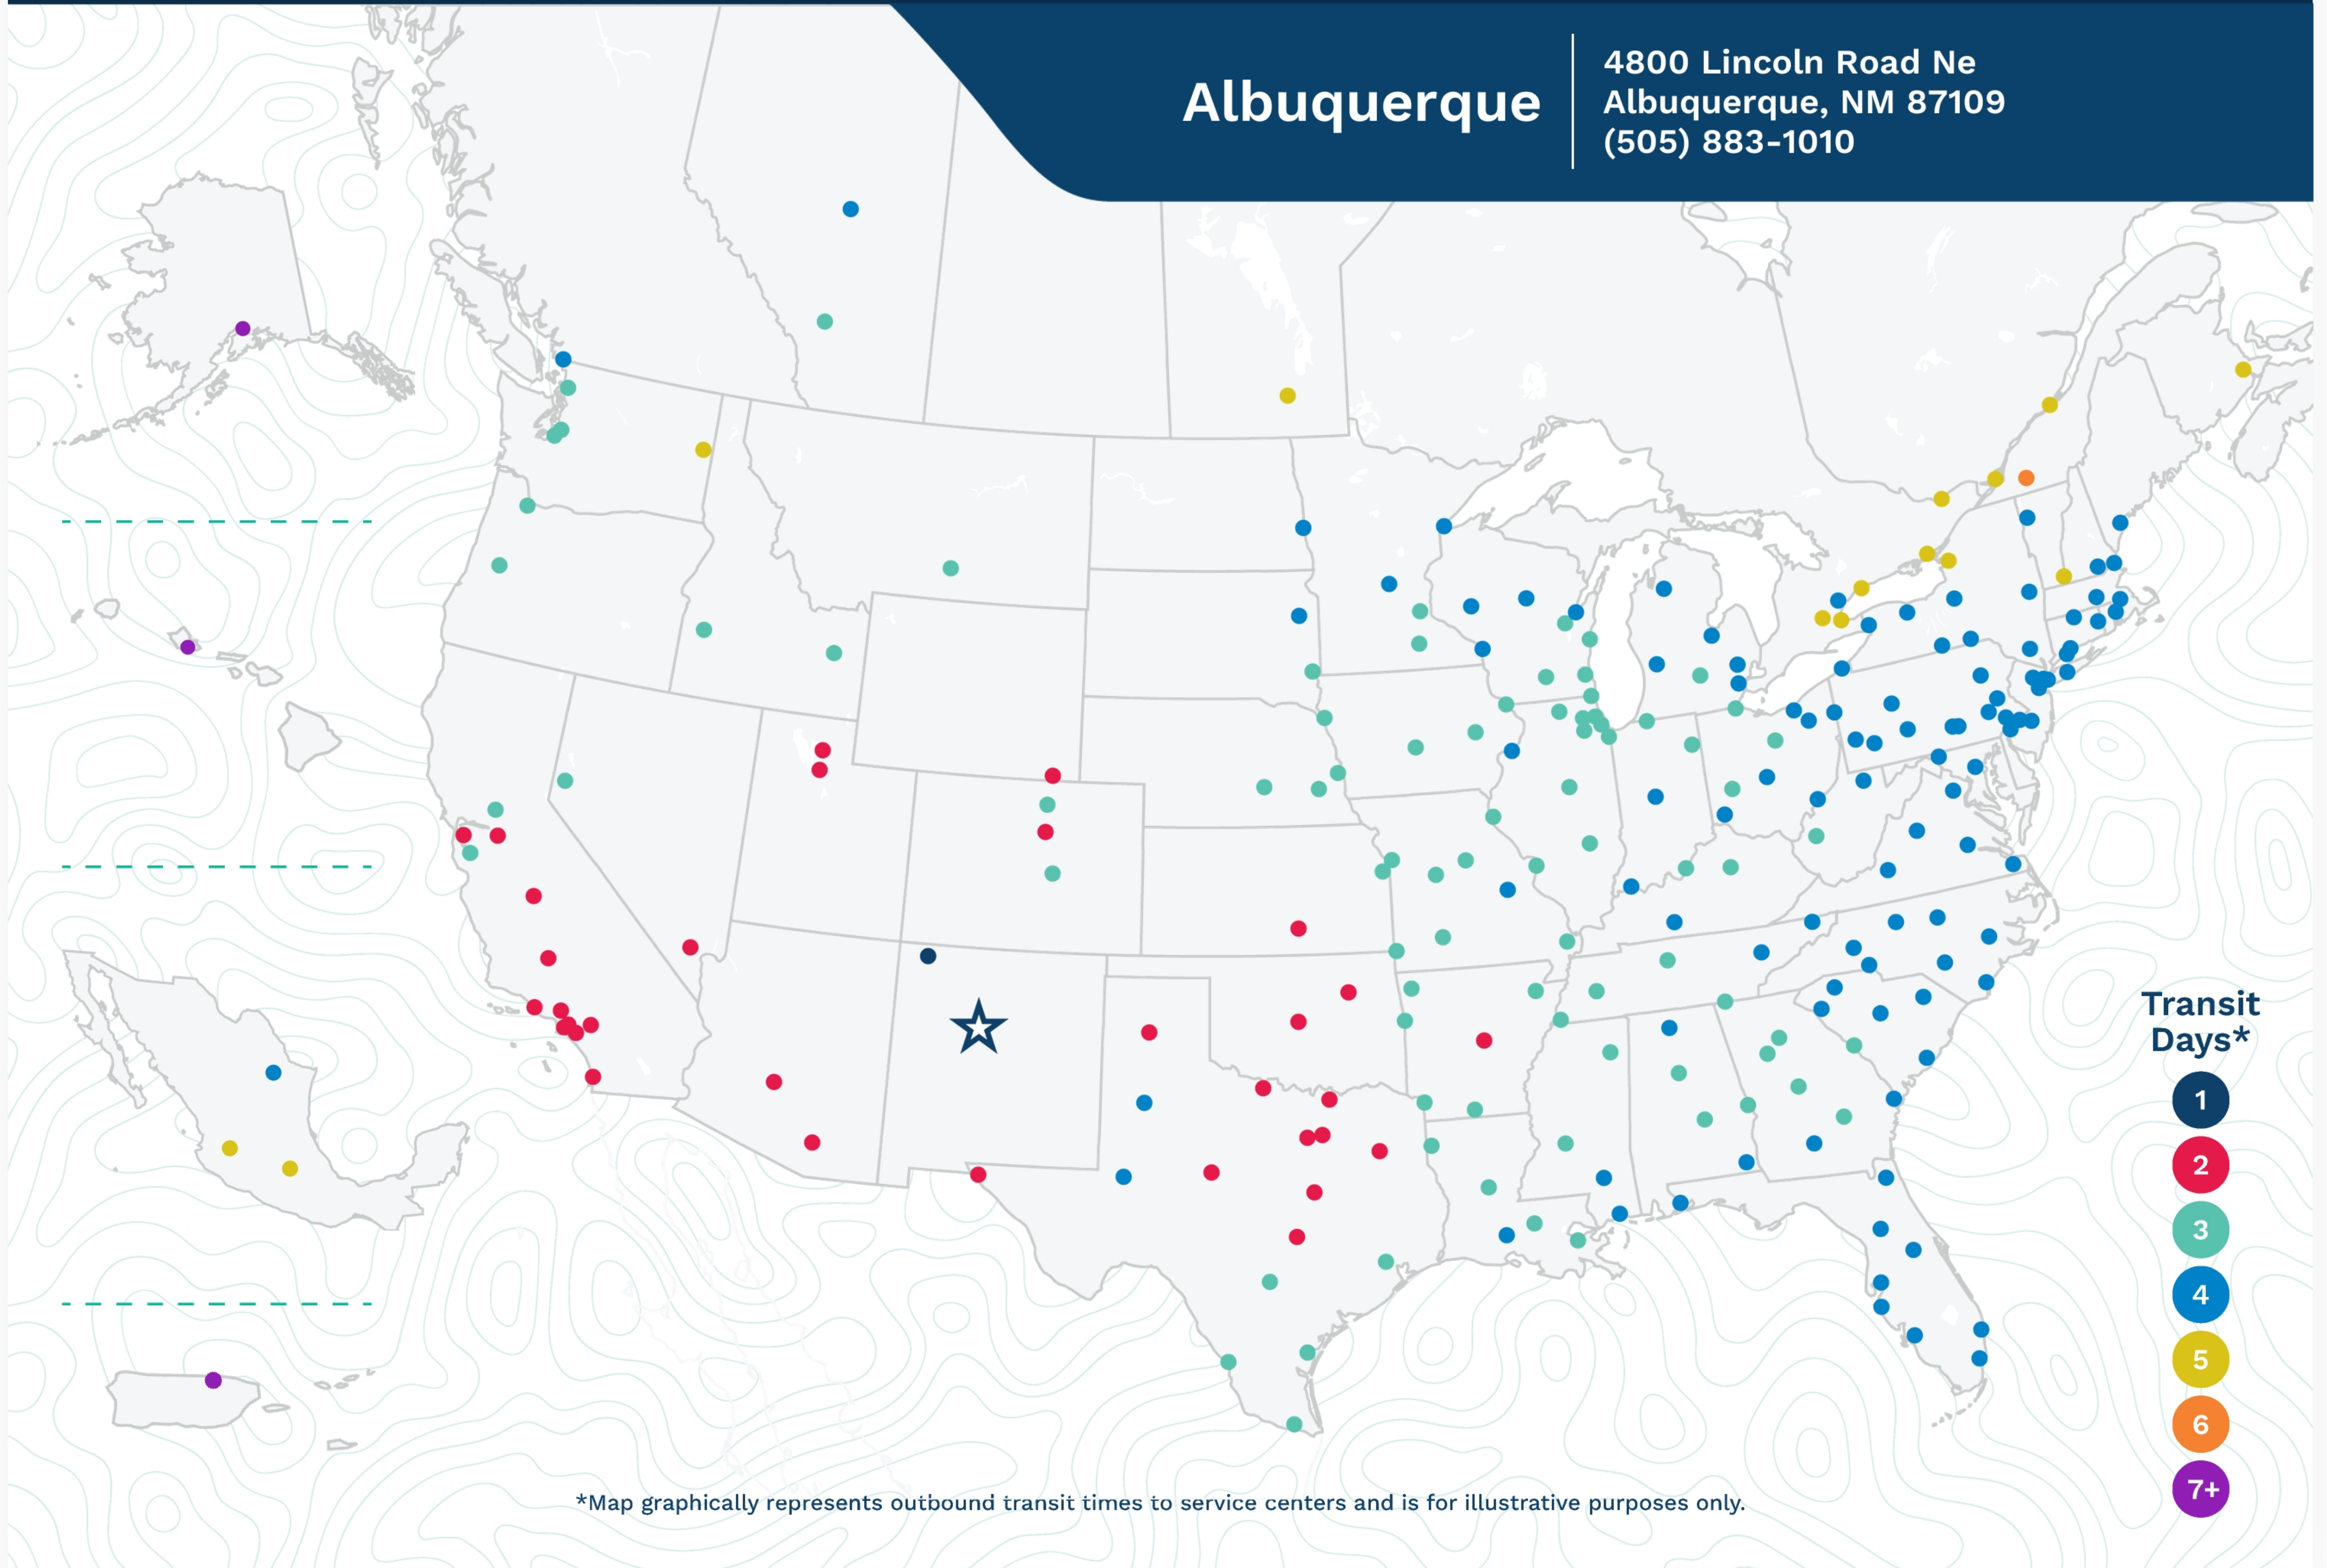

Advertised Transit Times

via the ABF Freight® Network

Albuquerque

4800 Lincoln Road Ne
Albuquerque, NM 87109
(505) 883-1010

*Map graphically represents outbound transit times to service centers and is for illustrative purposes only.