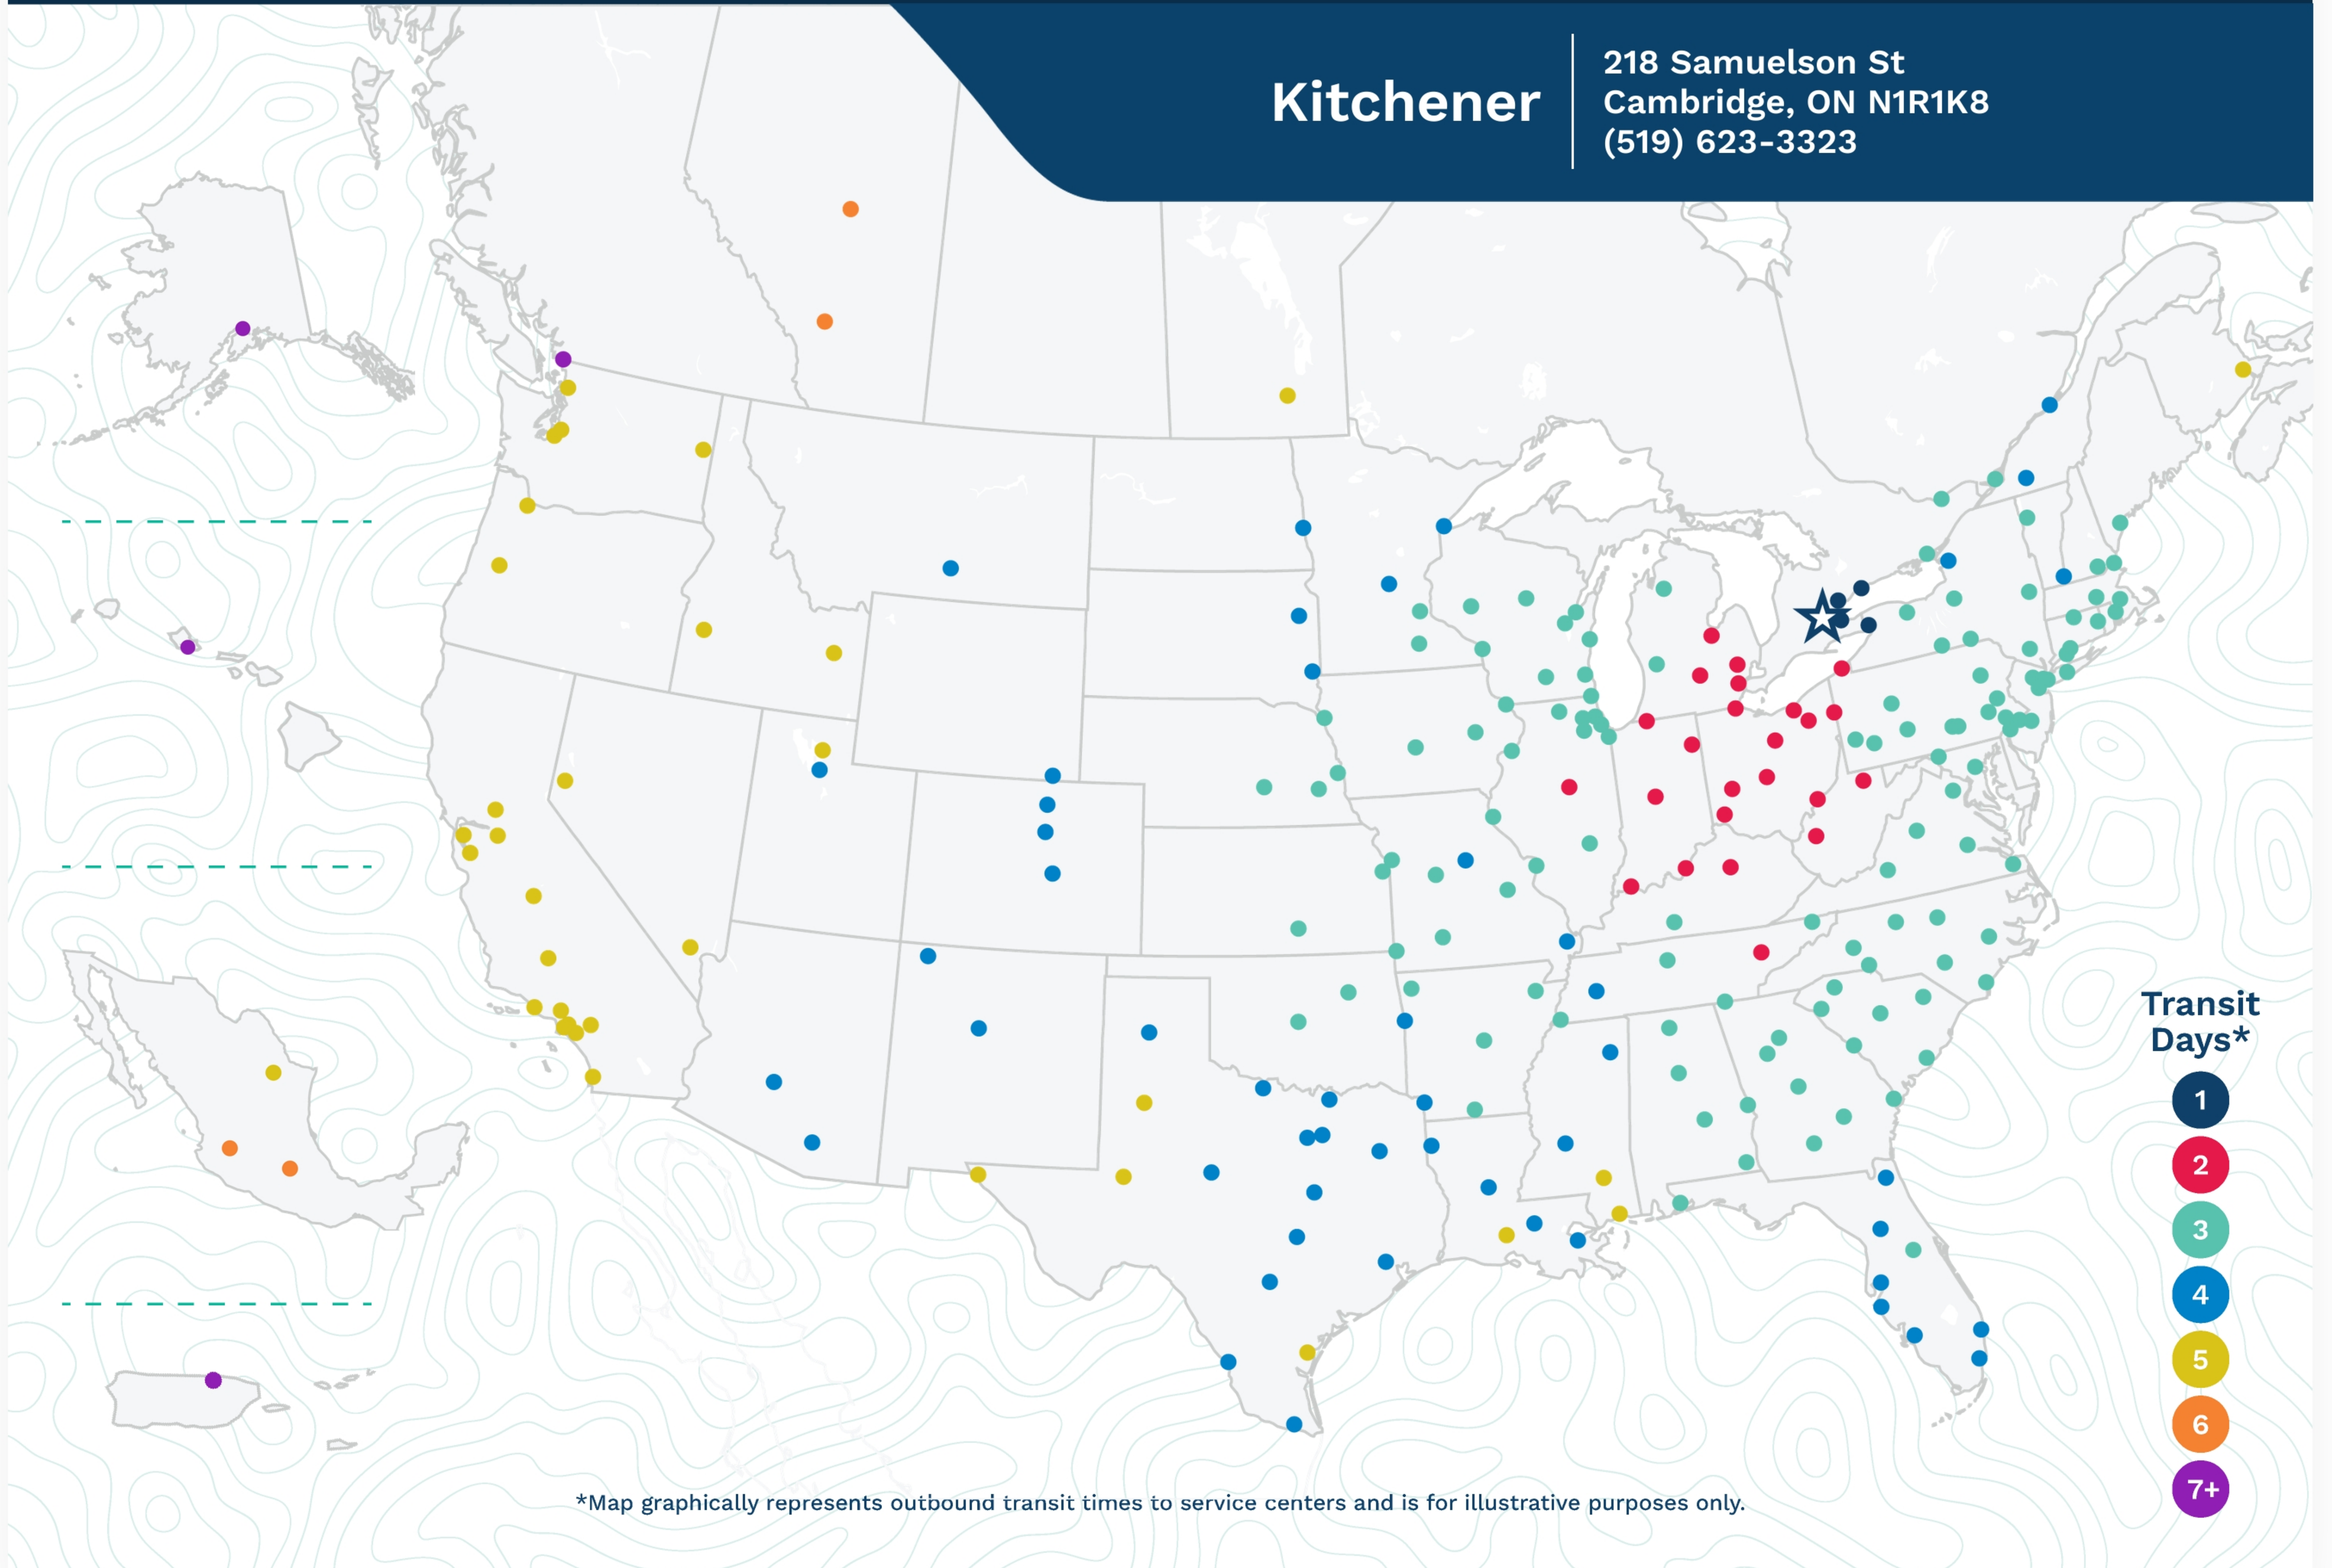

Kitchener

218 Samuelson St
Cambridge, ON N1R1K8
(519) 623-3323

*Map graphically represents outbound transit times to service centers and is for illustrative purposes only.