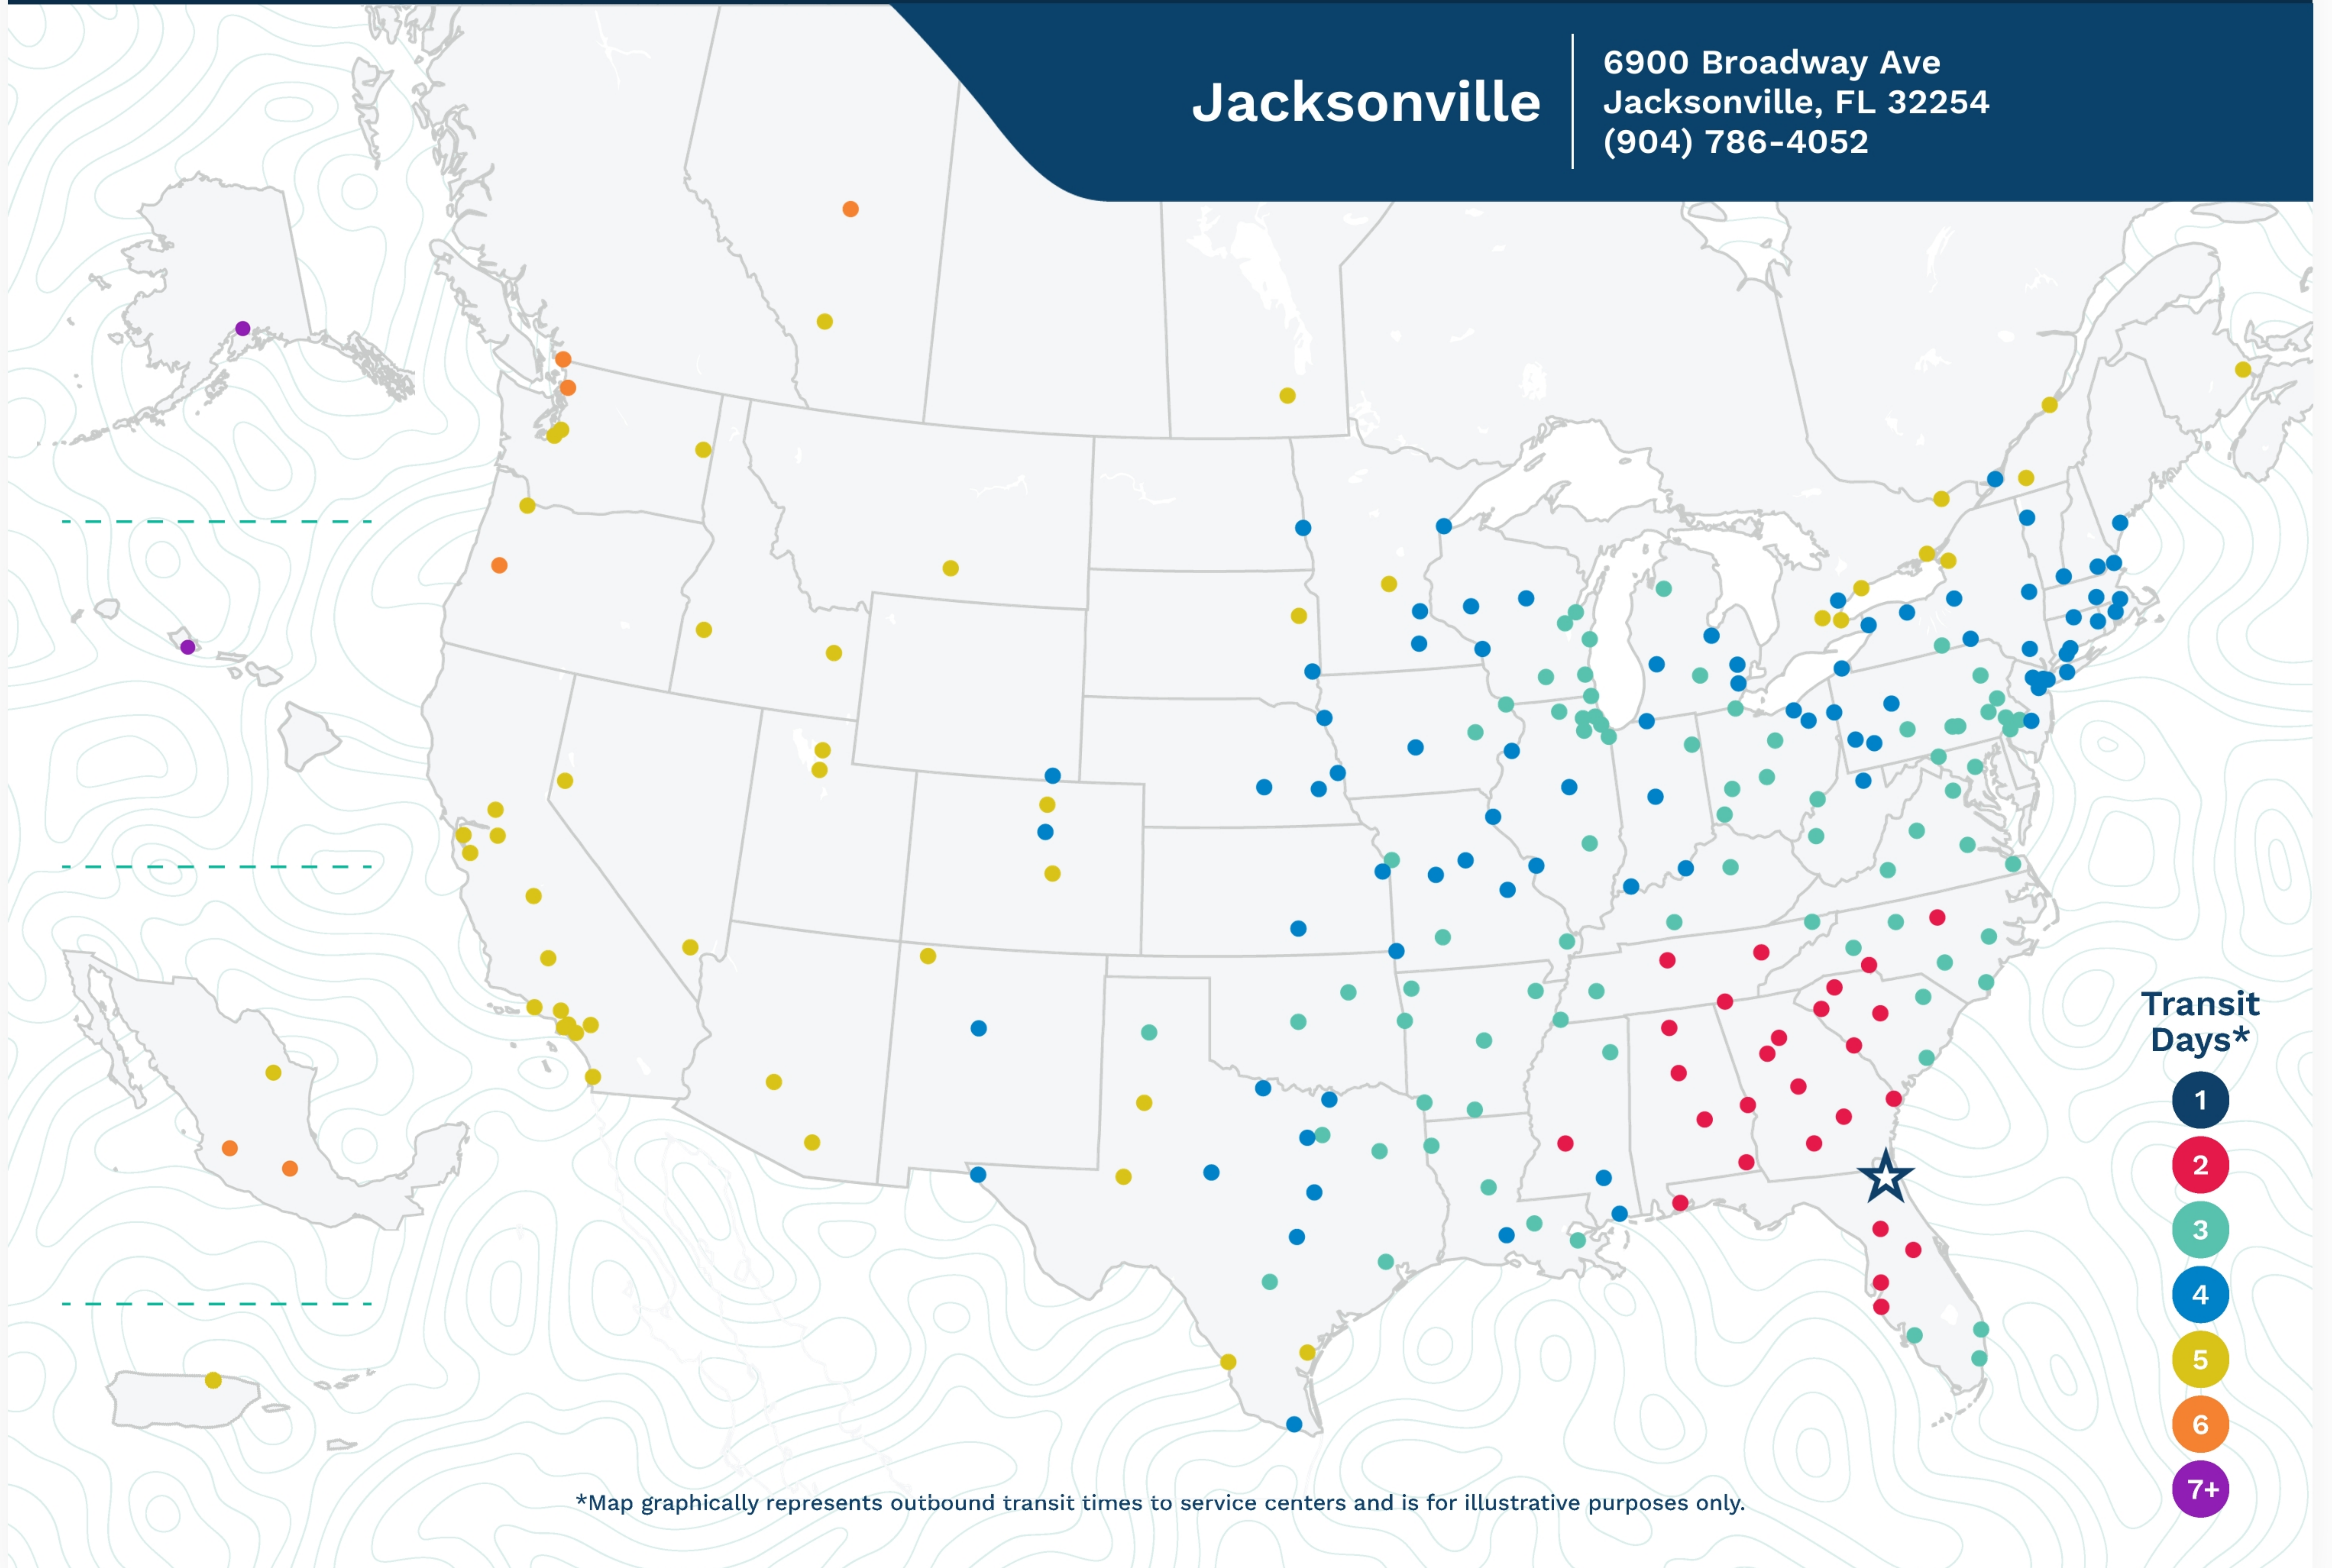

# Advertised Transit Times

via the ABF Freight® Network

## Jacksonville

6900 Broadway Ave  
Jacksonville, FL 32254  
(904) 786-4052

\*Map graphically represents outbound transit times to service centers and is for illustrative purposes only.